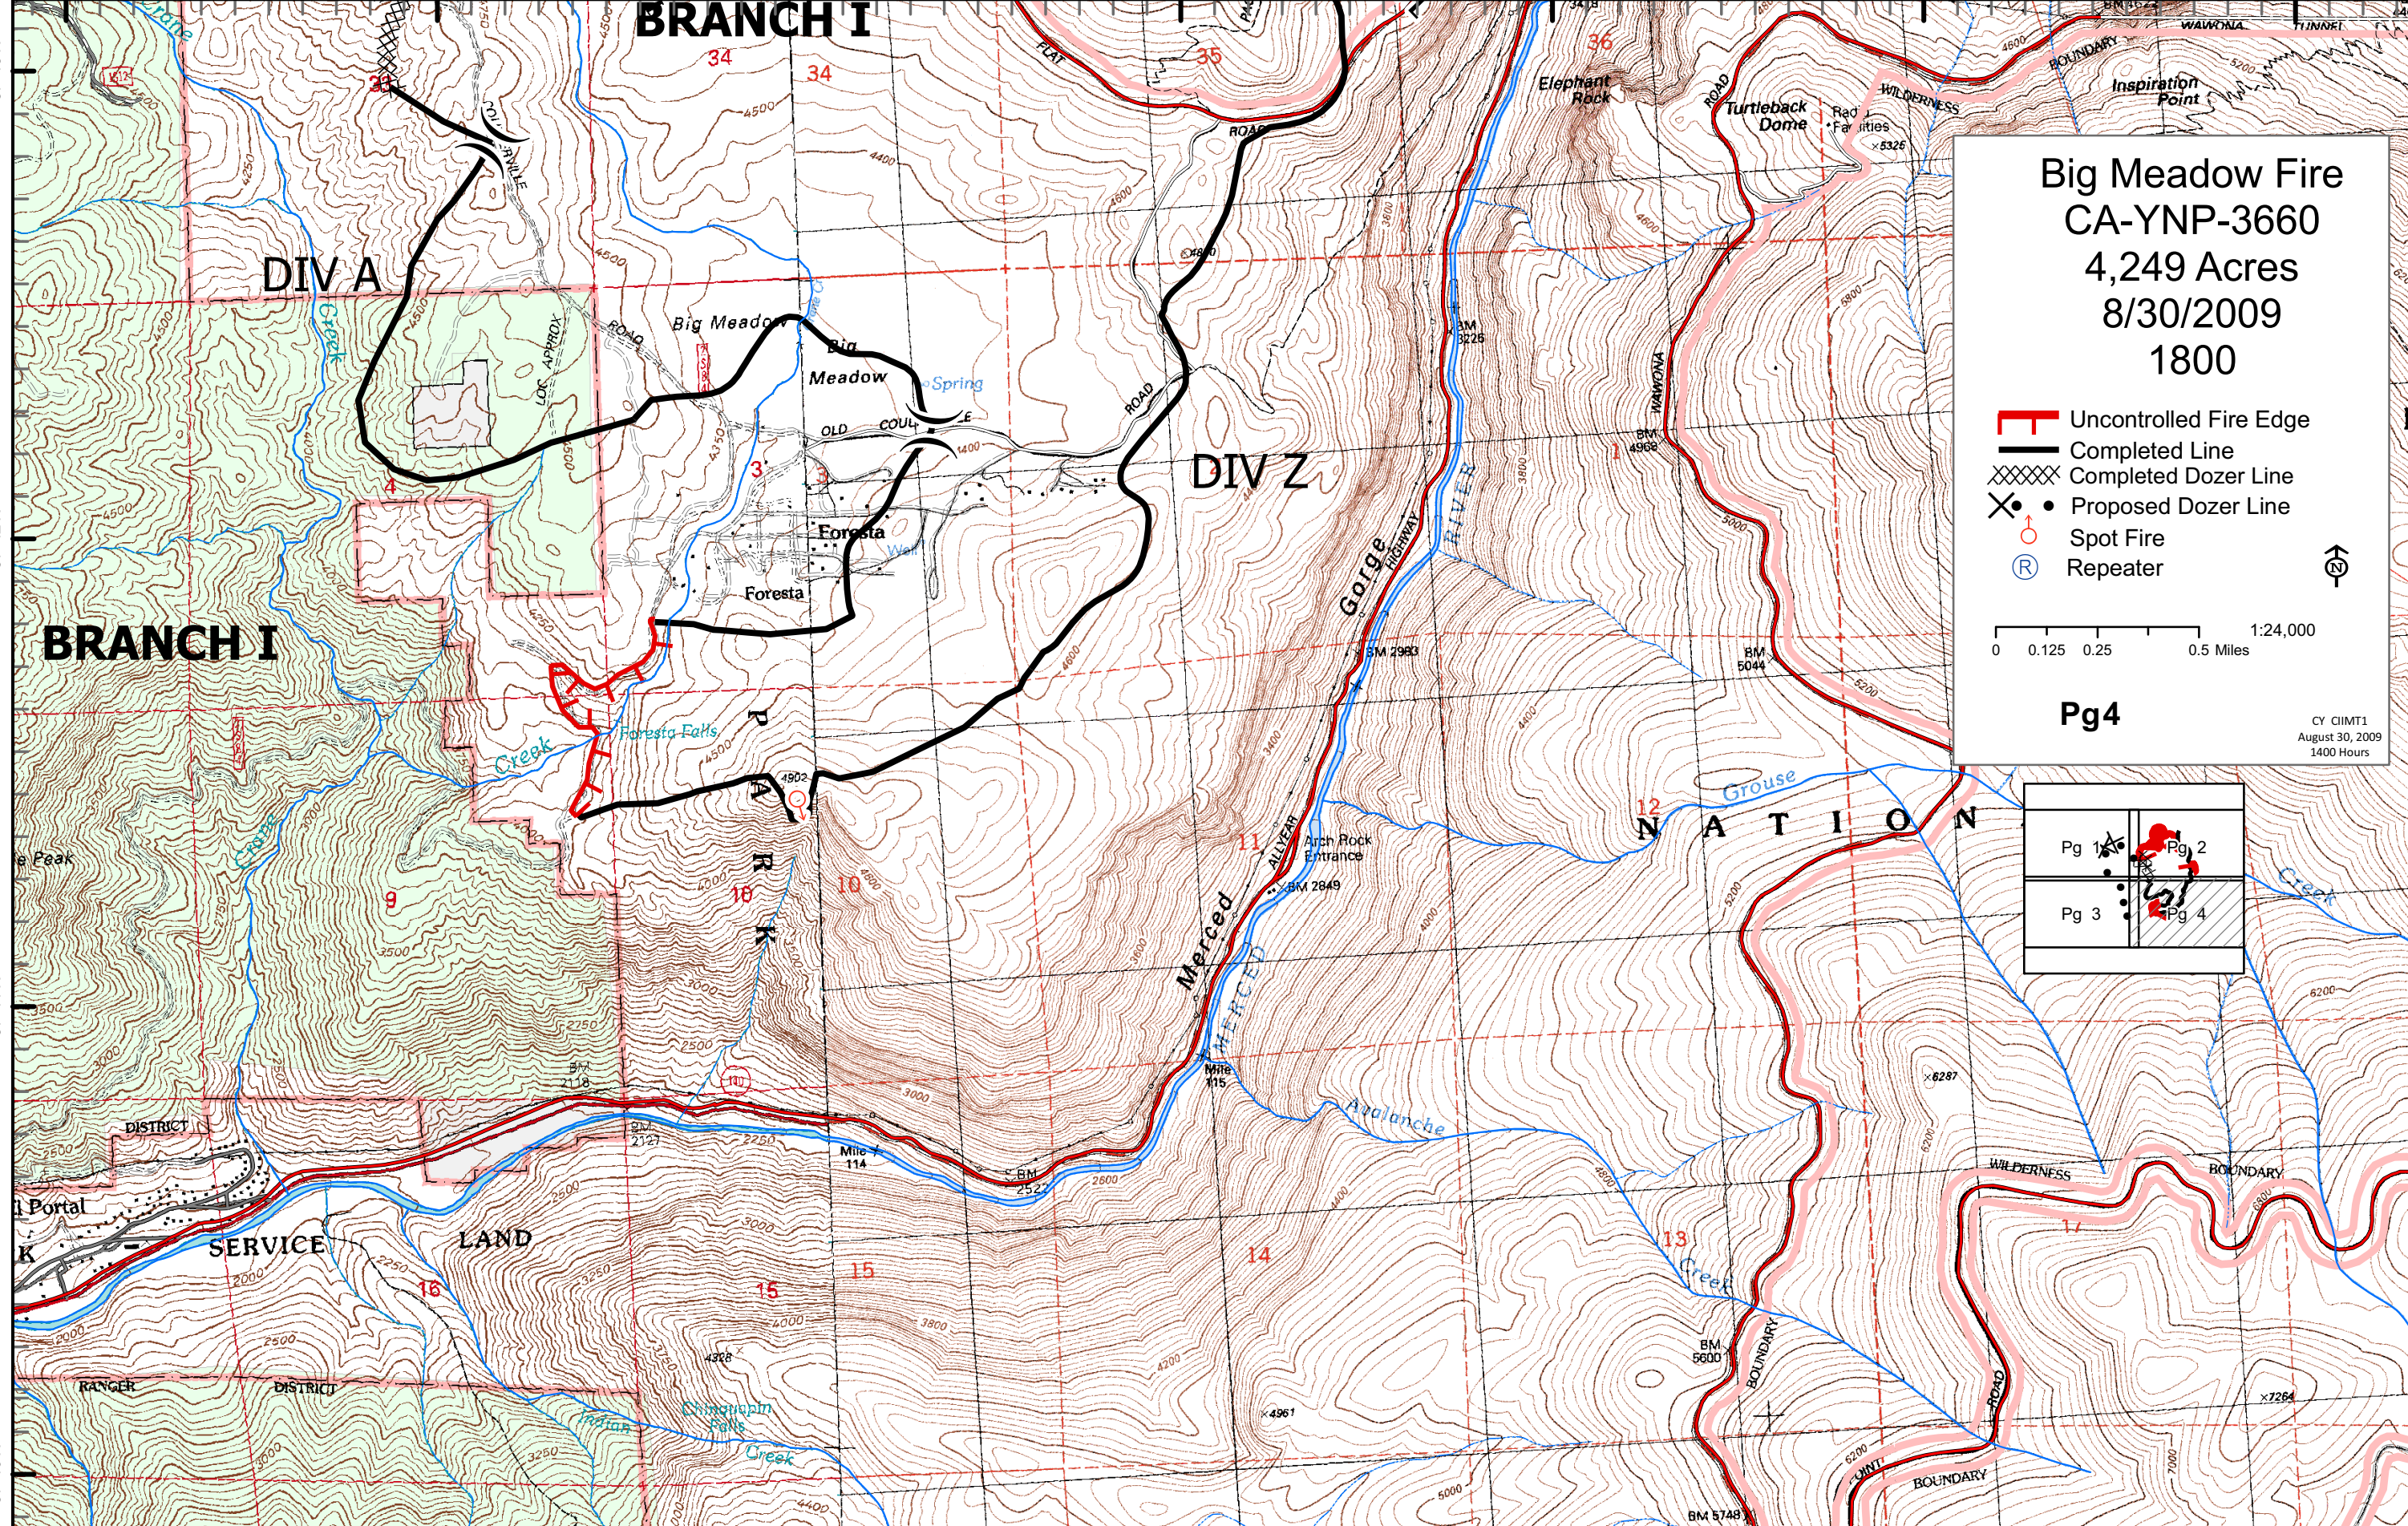

119°47'W 119°46'W 119°45'W 119°44'W 119°43'W 119°42'W 119°41'W

Big Meadow Fire
CA-YNP-3660
4,249 Acres
8/30/2009
1800

- Uncontrolled Fire Edge
- Completed Line
- Completed Dozer Line
- Proposed Dozer Line
- Spot Fire
- Repeater

0 0.125 0.25 0.5 Miles 1:24,000

Pg4

CY CIMT1
August 30, 2009
1400 Hours

119°47'W 119°46'W 119°45'W 119°44'W 119°43'W 119°42'W 119°41'W