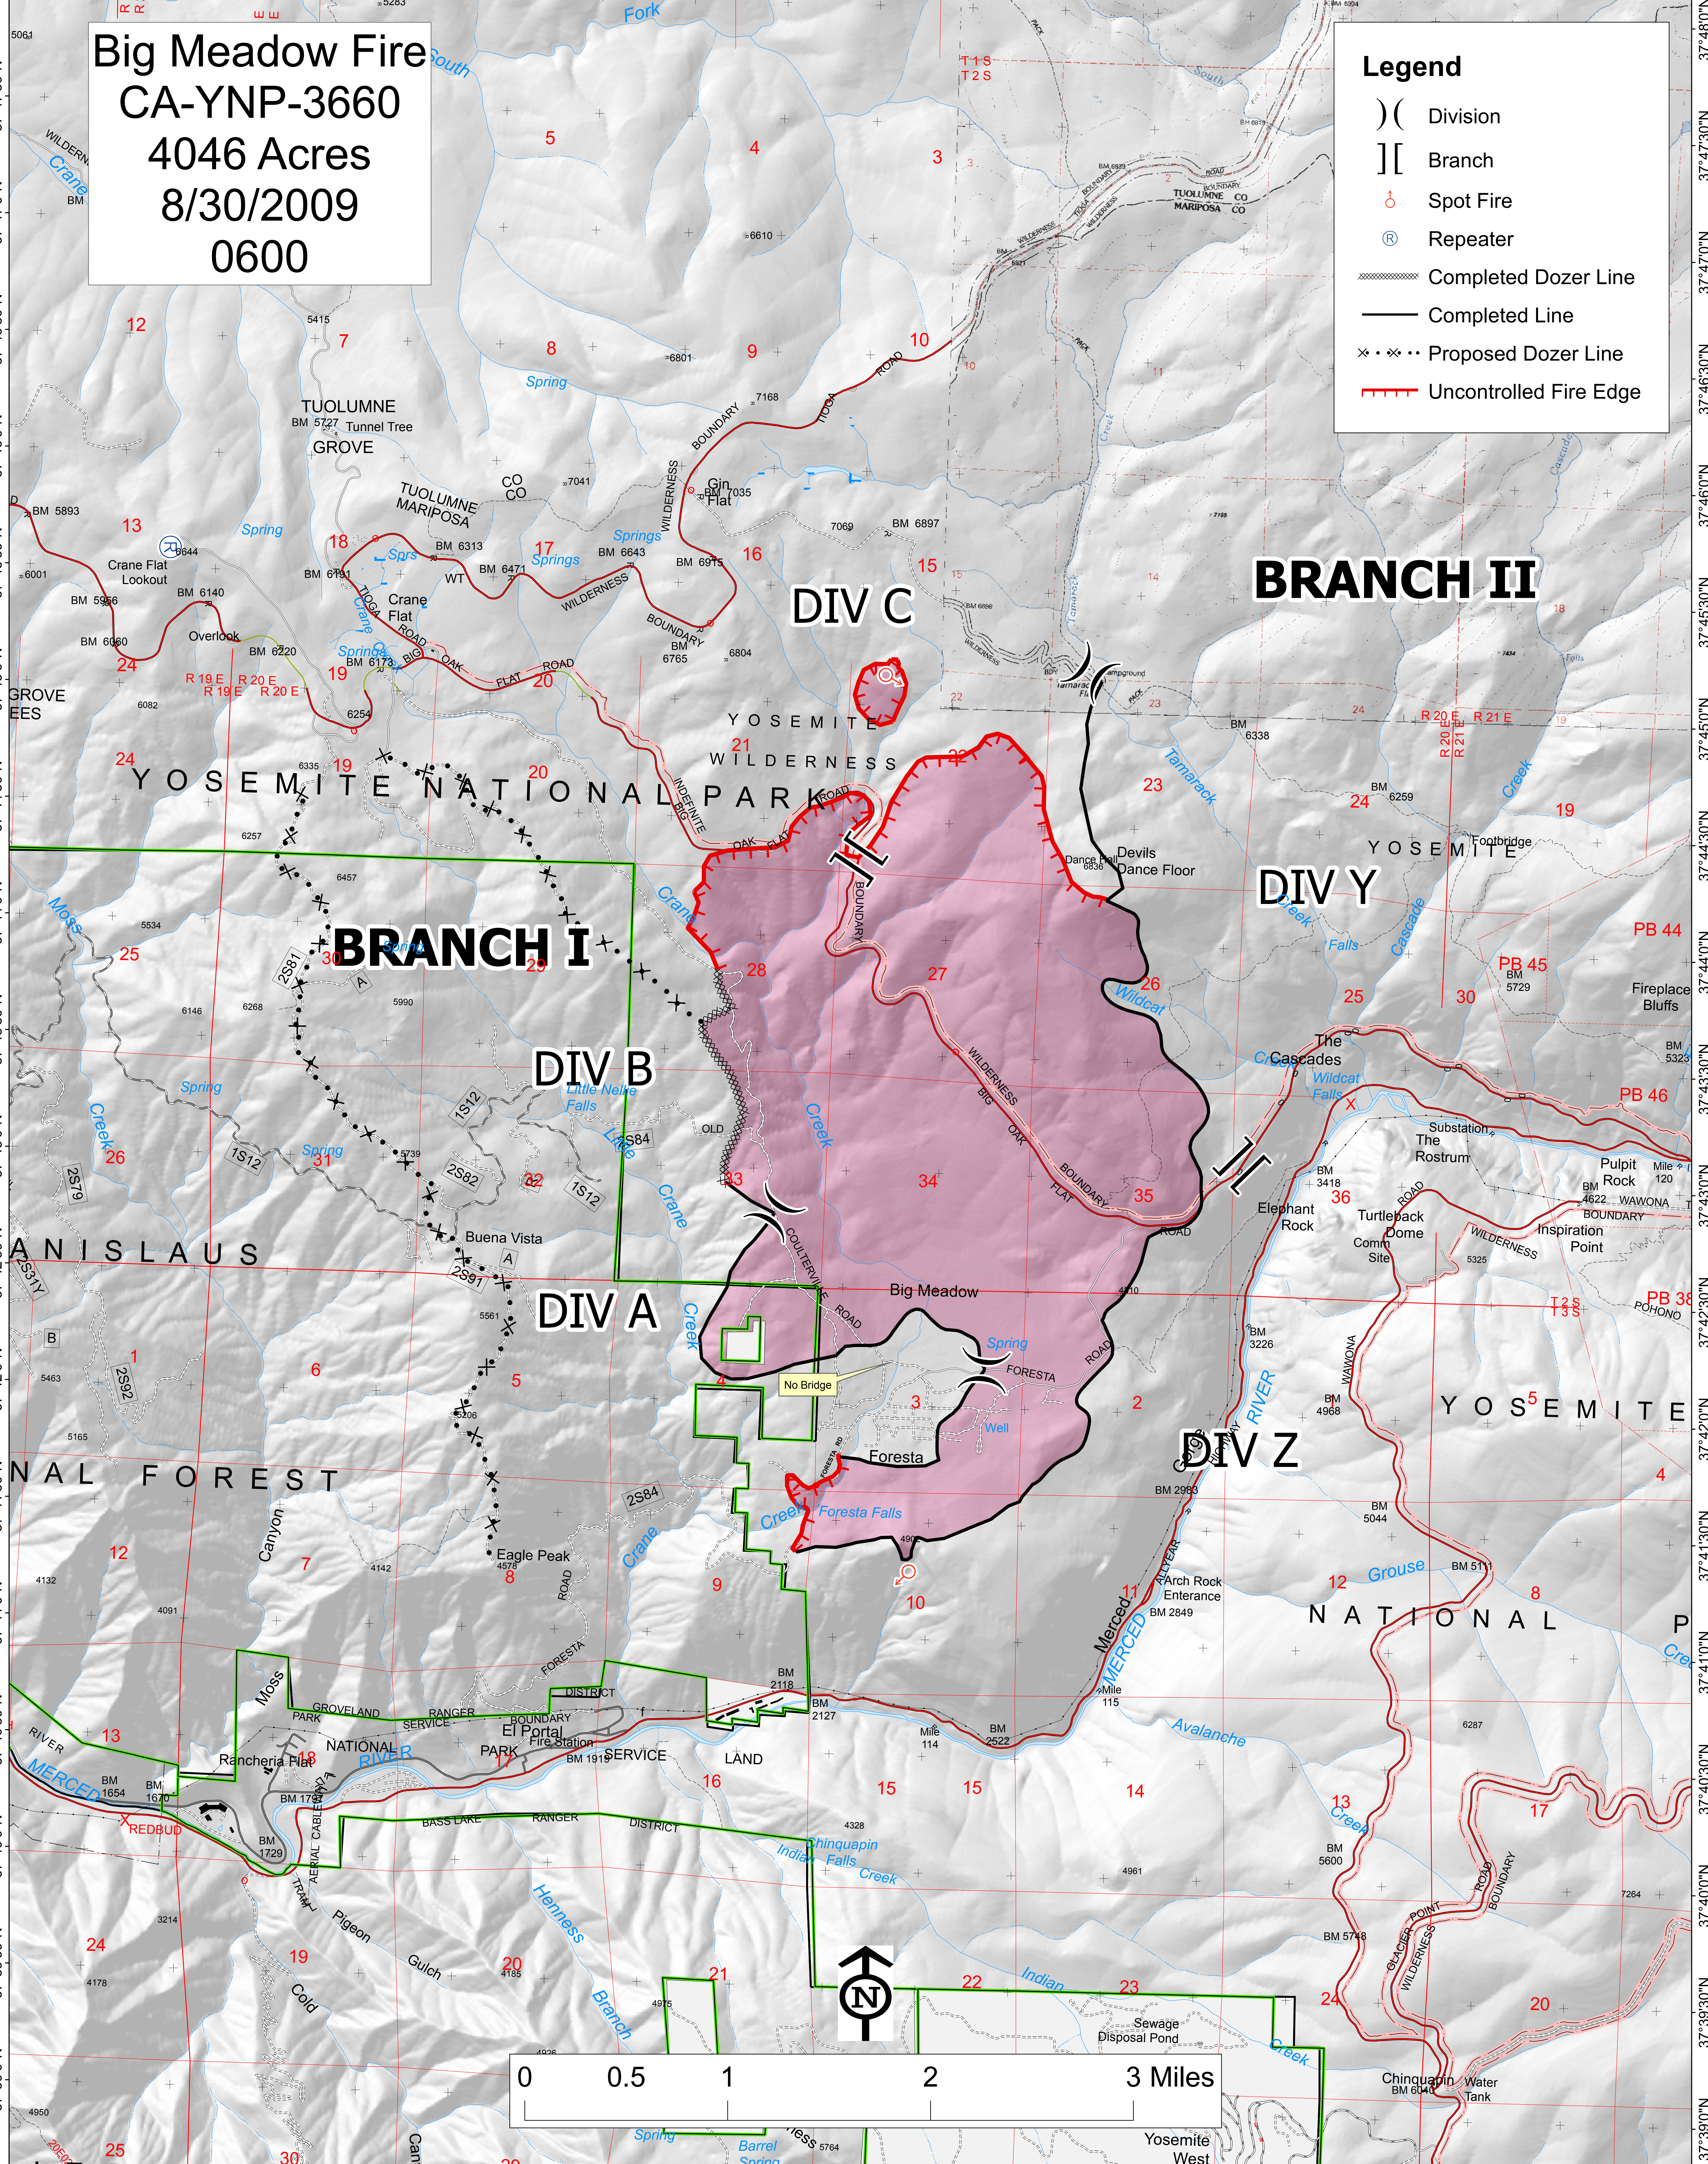

119°50'0"W 119°49'30"W 119°49'0"W 119°48'30"W 119°48'0"W 119°47'30"W 119°47'0"W 119°46'30"W 119°46'0"W 119°45'30"W 119°45'0"W 119°44'30"W 119°44'0"W 119°43'30"W 119°43'0"W 119°42'30"W 119°42'0"W 119°41'30"W

**Big Meadow Fire**  
**CA-YNP-3660**  
**4046 Acres**  
**8/30/2009**  
**0600**

**Legend**

- ) ( Division
- ][ Branch
- ⊙ Spot Fire
- Ⓡ Repeater
- ⊘ Completed Dozer Line
- Completed Line
- × · · · Proposed Dozer Line
- ▬ Uncontrolled Fire Edge

0 0.5 1 2 3 Miles

119°49'30"W 119°49'0"W 119°48'30"W 119°48'0"W 119°47'30"W 119°47'0"W 119°46'30"W 119°46'0"W 119°45'30"W 119°45'0"W 119°44'30"W 119°44'0"W 119°43'30"W 119°43'0"W 119°42'30"W 119°42'0"W 119°41'30"W 119°41'0"W