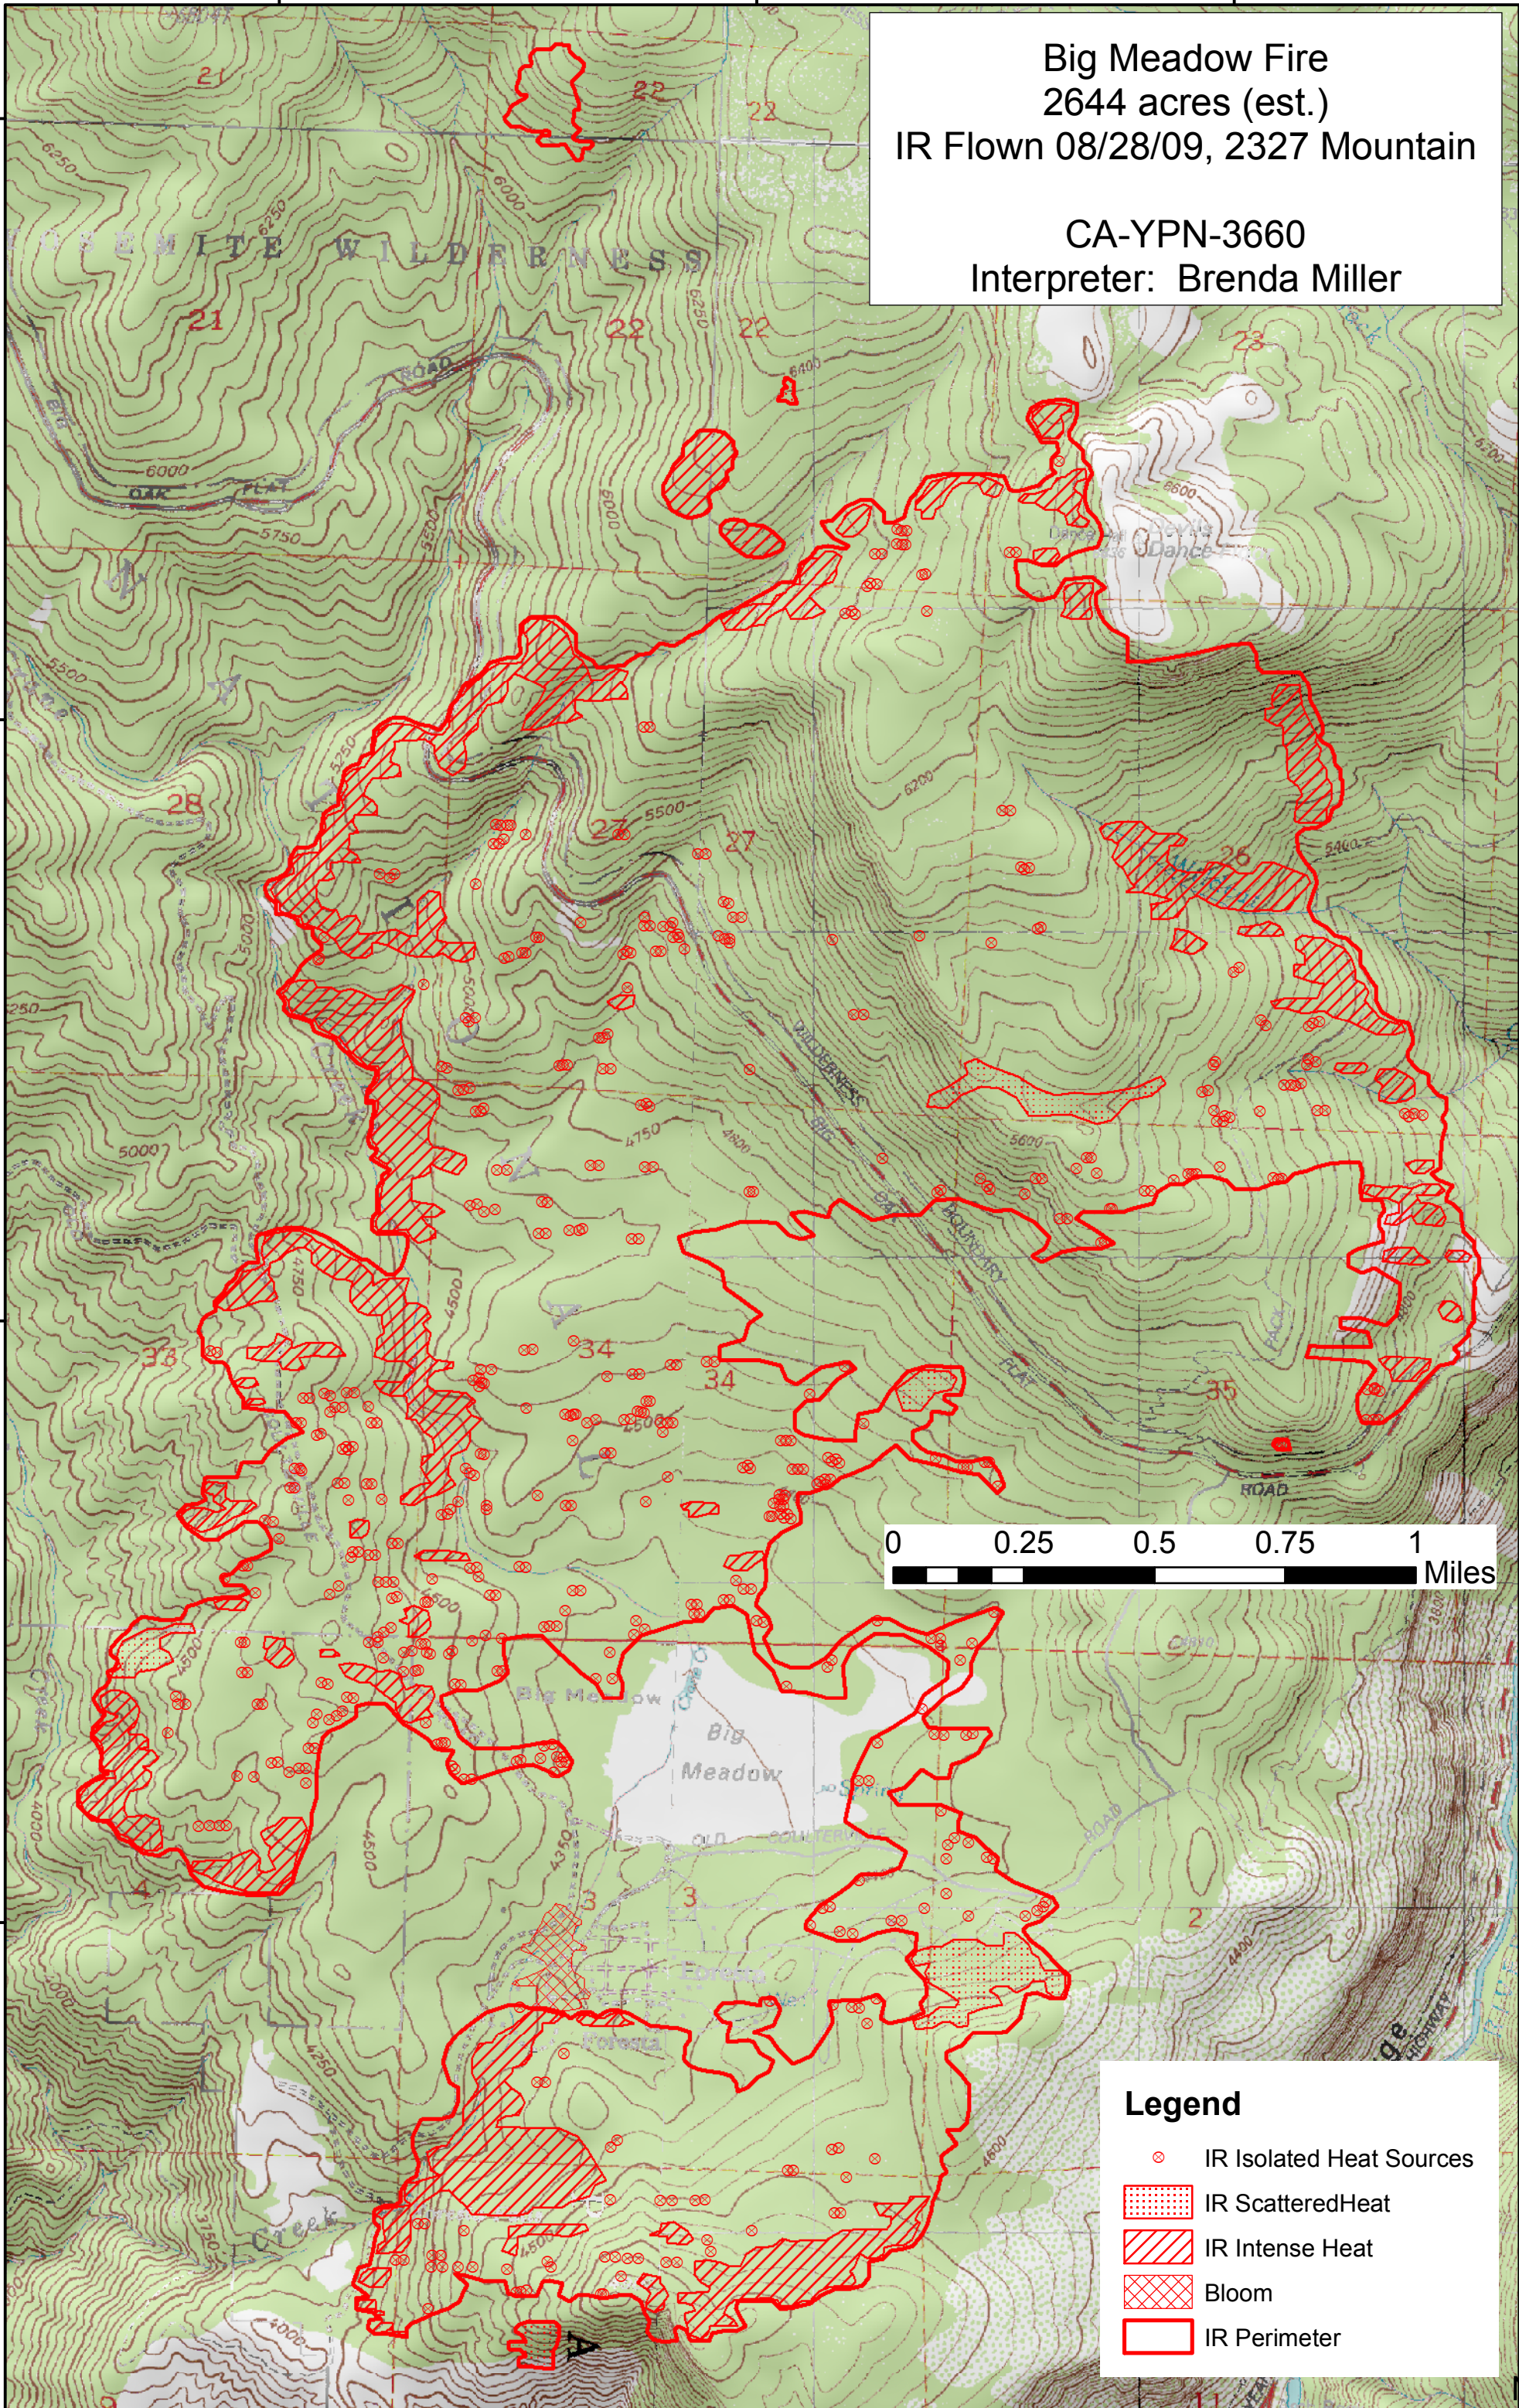

119°46'0"W

119°45'0"W

119°44'0"W

37°45'0"N

37°44'0"N

37°43'0"N

37°42'0"N

37°45'0"N

37°44'0"N

37°43'0"N

37°42'0"N

Big Meadow Fire  
 2644 acres (est.)  
 IR Flown 08/28/09, 2327 Mountain  
 CA-YPN-3660  
 Interpreter: Brenda Miller

- Legend**
- IR Isolated Heat Sources
  - ▤ IR Scattered Heat
  - ▨ IR Intense Heat
  - ▩ Bloom
  - ▭ IR Perimeter

119°46'0"W

119°45'0"W

119°44'0"W