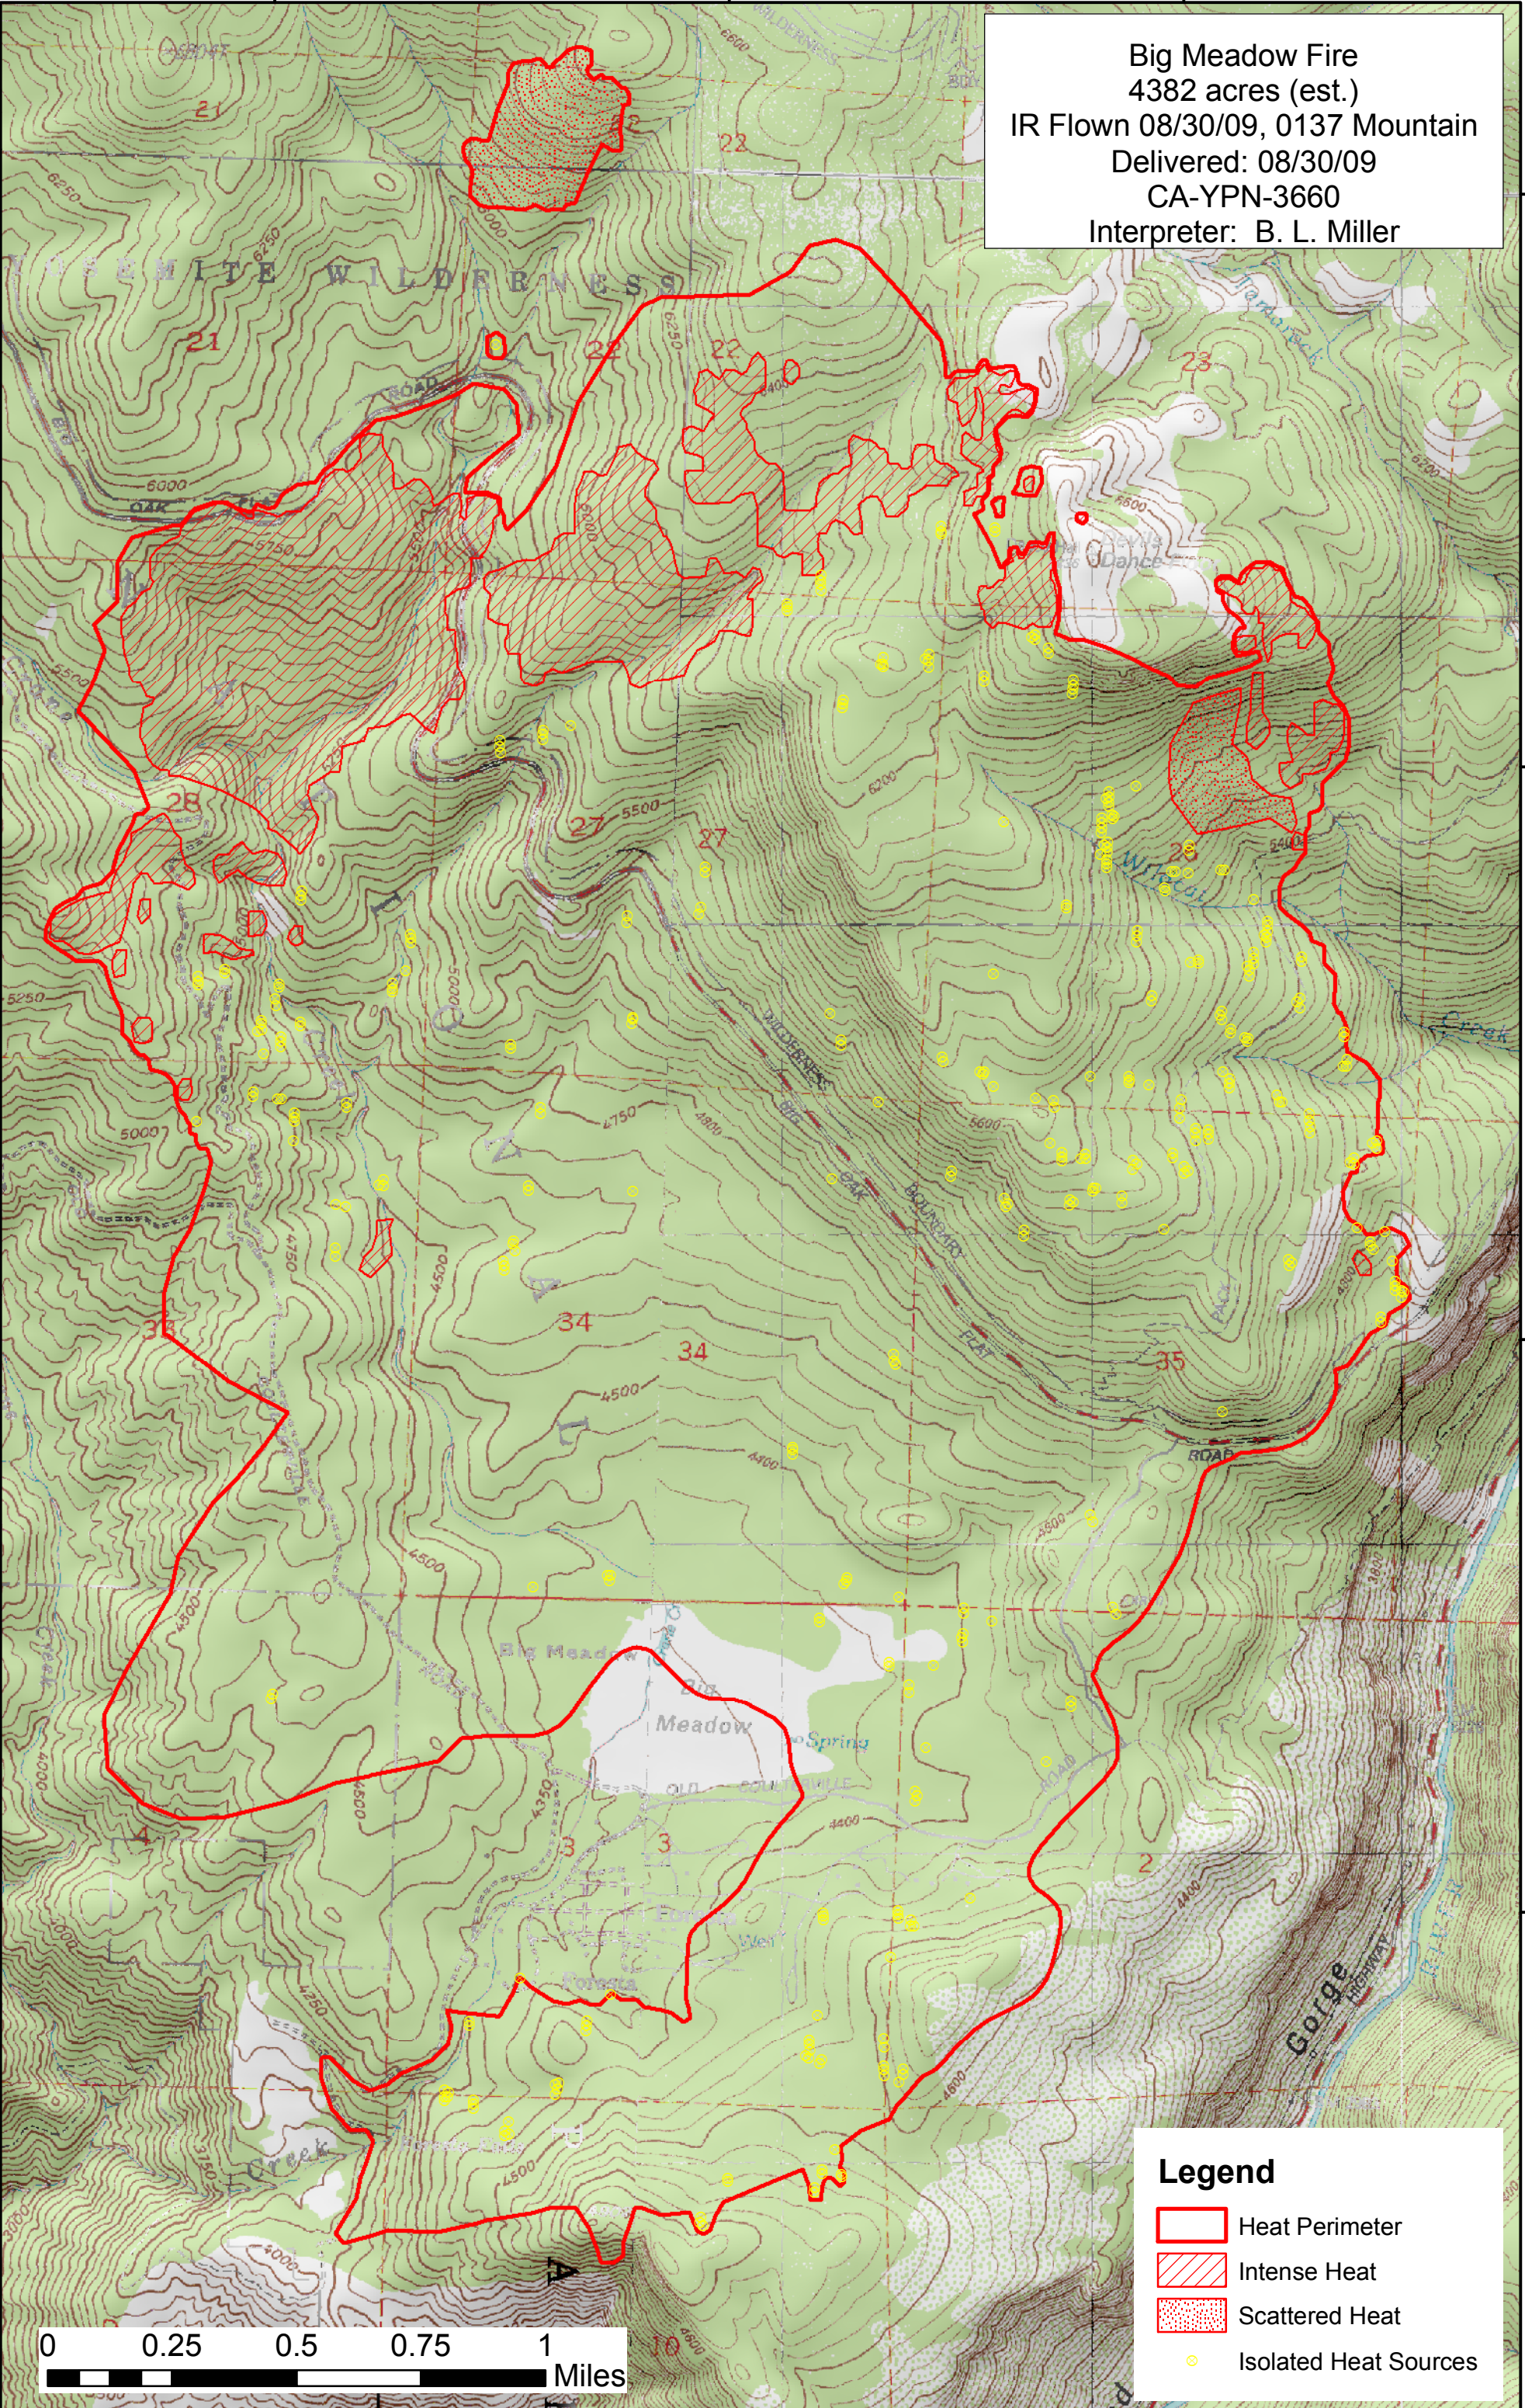

119°46'0"W

119°45'0"W

119°44'0"W

37°45'0"N

37°45'0"N

37°44'0"N

37°44'0"N

37°43'0"N

37°43'0"N

37°42'0"N

37°42'0"N

Big Meadow Fire
 4382 acres (est.)
 IR Flown 08/30/09, 0137 Mountain
 Delivered: 08/30/09
 CA-YPN-3660
 Interpreter: B. L. Miller

Legend

- Heat Perimeter
- Intense Heat
- Scattered Heat
- Isolated Heat Sources

119°46'0"W

119°45'0"W

119°44'0"W