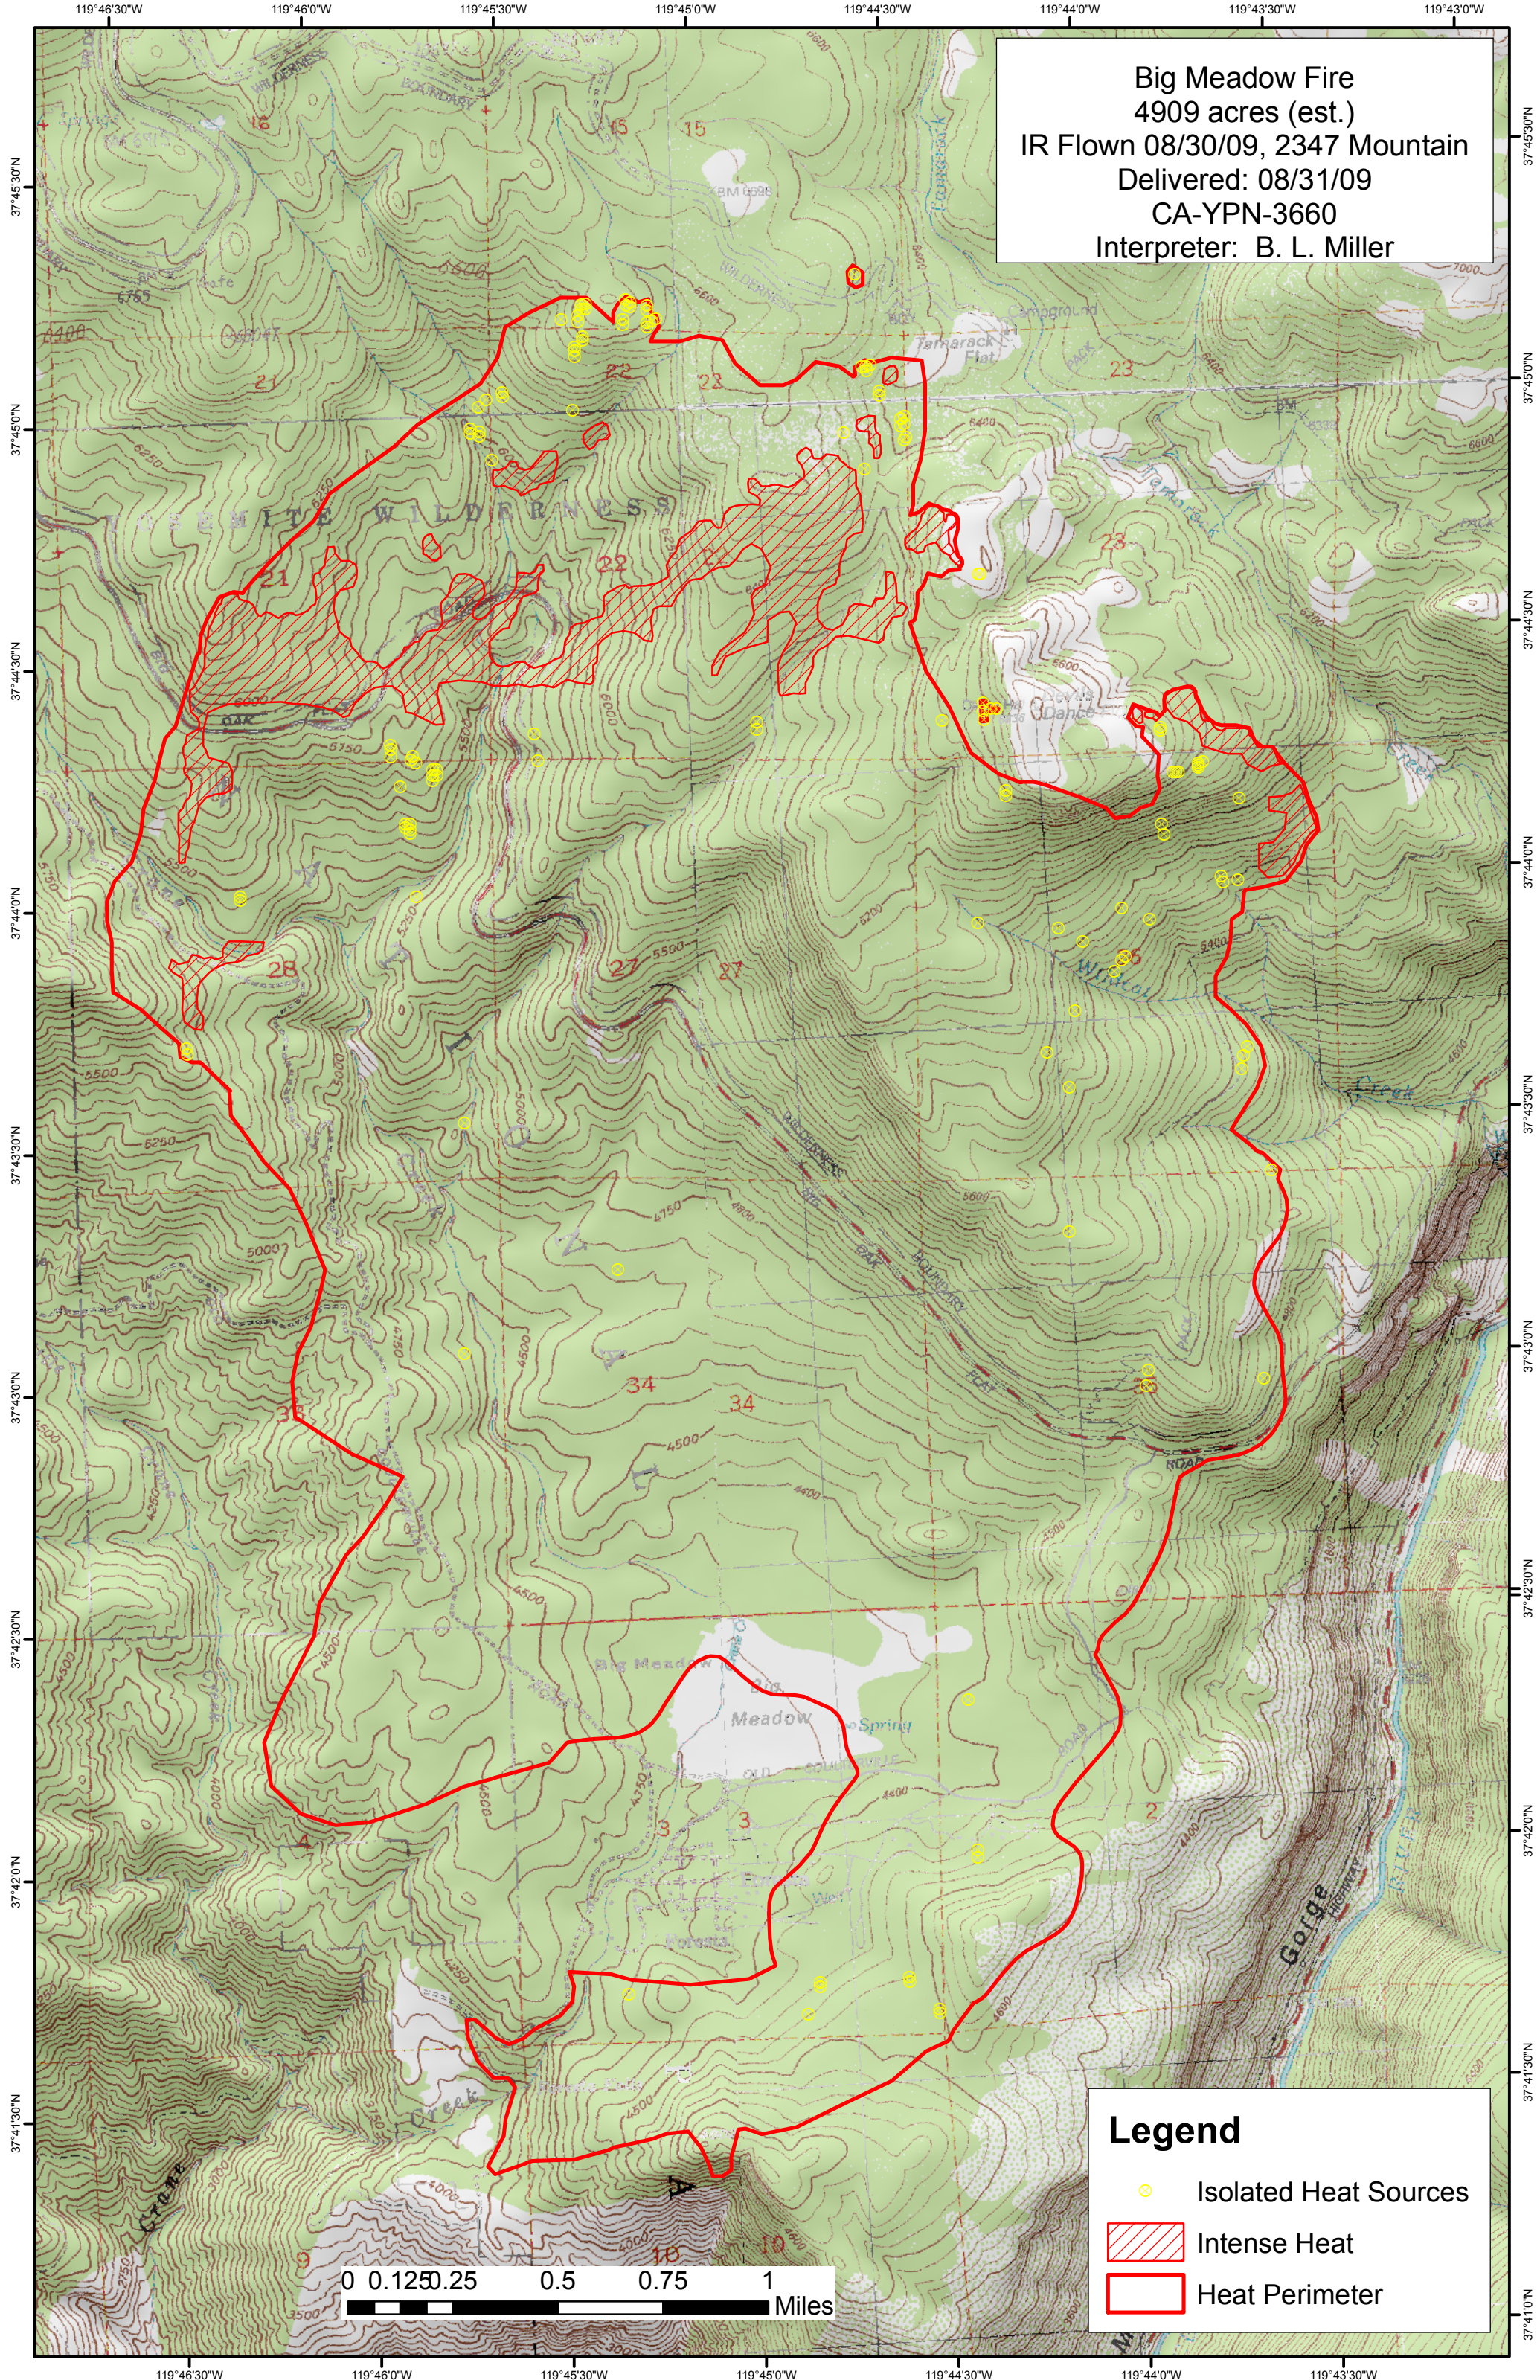

Big Meadow Fire  
4909 acres (est.)  
IR Flown 08/30/09, 2347 Mountain  
Delivered: 08/31/09  
CA-YPN-3660  
Interpreter: B. L. Miller

**Legend**

- ⊙ Isolated Heat Sources
- ▨ Intense Heat
- ▭ Heat Perimeter

0 0.125 0.25 0.5 0.75 1 Miles