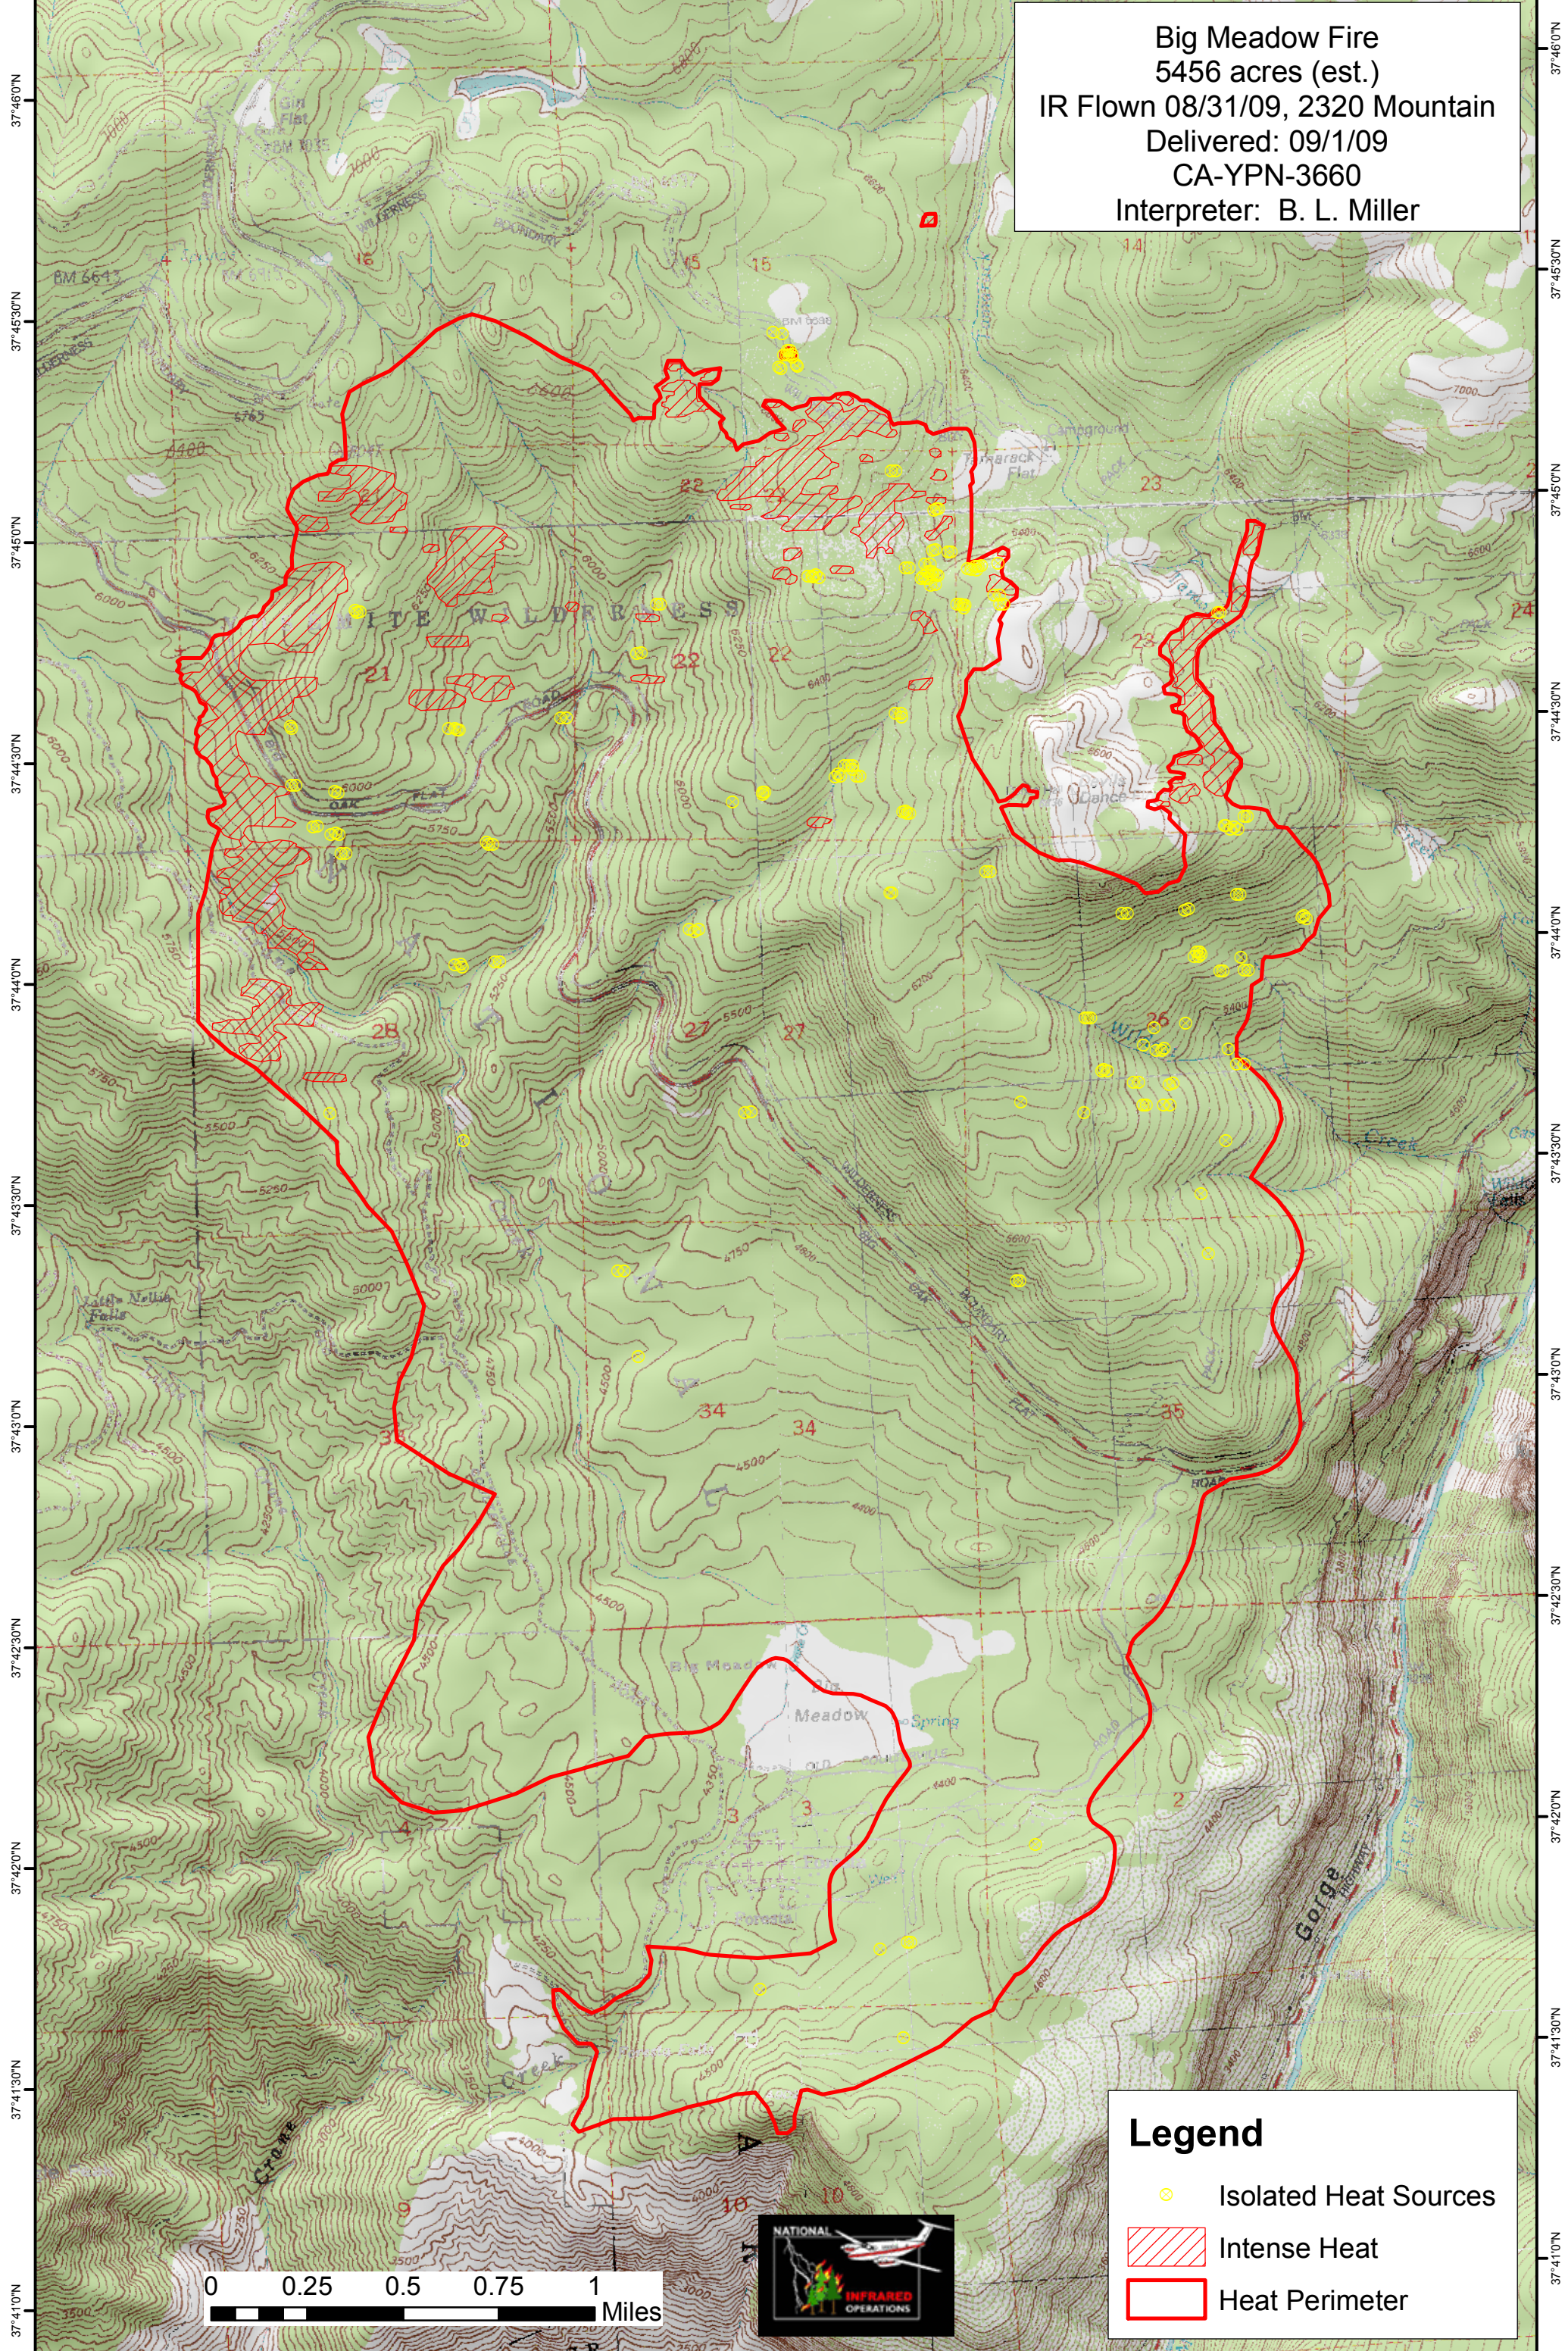

119°47'0"W 119°46'30"W 119°46'0"W 119°45'30"W 119°45'0"W 119°44'30"W 119°44'0"W 119°43'30"W 119°43'0"W

Big Meadow Fire
5456 acres (est.)
IR Flown 08/31/09, 2320 Mountain
Delivered: 09/1/09
CA-YPN-3660
Interpreter: B. L. Miller

37°46'0"N
37°45'30"N
37°45'0"N
37°44'30"N
37°44'0"N
37°43'30"N
37°43'0"N
37°42'30"N
37°42'0"N
37°41'30"N
37°41'0"N

37°46'0"N
37°45'30"N
37°45'0"N
37°44'30"N
37°44'0"N
37°43'30"N
37°43'0"N
37°42'30"N
37°42'0"N
37°41'30"N
37°41'0"N

Legend

-  Isolated Heat Sources
-  Intense Heat
-  Heat Perimeter

119°47'0"W 119°46'30"W 119°46'0"W 119°45'30"W 119°45'0"W 119°44'30"W 119°44'0"W 119°43'30"W 119°43'0"W