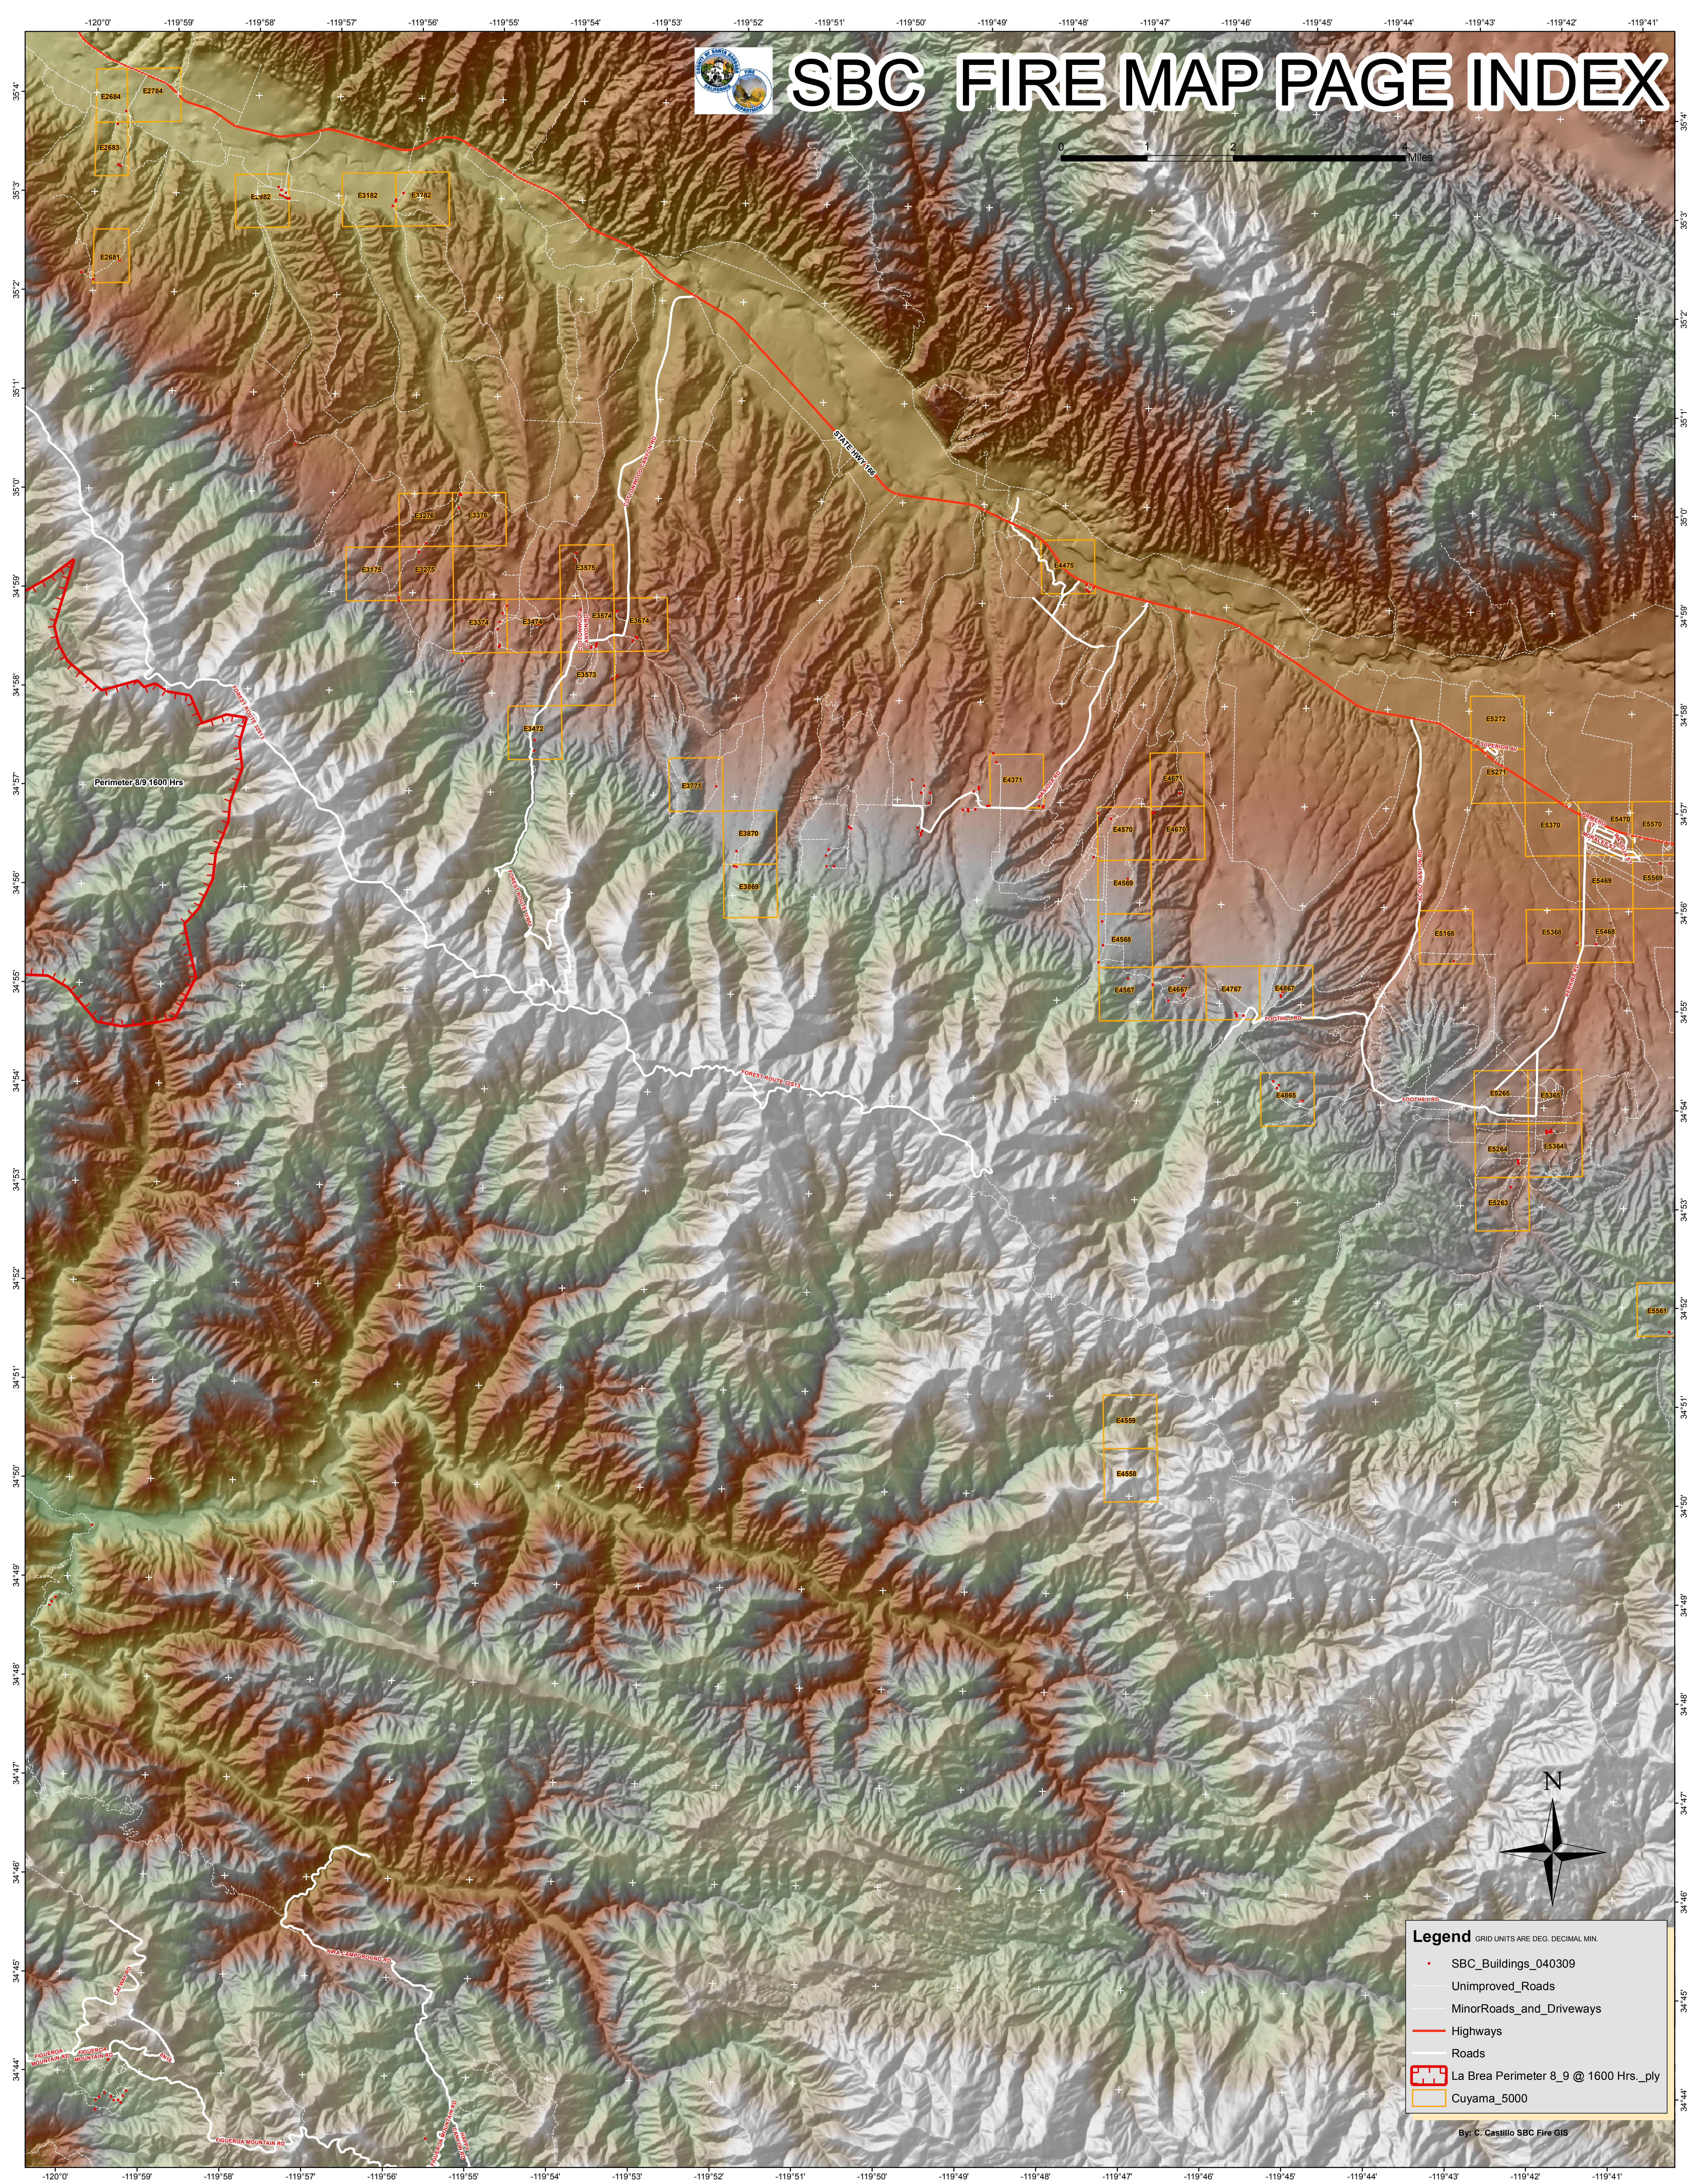

SBC FIRE MAP PAGE INDEX

0 1 2 Miles

Legend GRID UNITS ARE DEG. DECIMAL MIN.

- SBC_Buildings_040309
- Unimproved_Roads
- MinorRoads_and_Driveways
- Highways
- Roads
- La Brea Perimeter 8_9 @ 1600 Hrs_ply
- Cuyama_5000

By: C. Castillo SBC Fire GIS