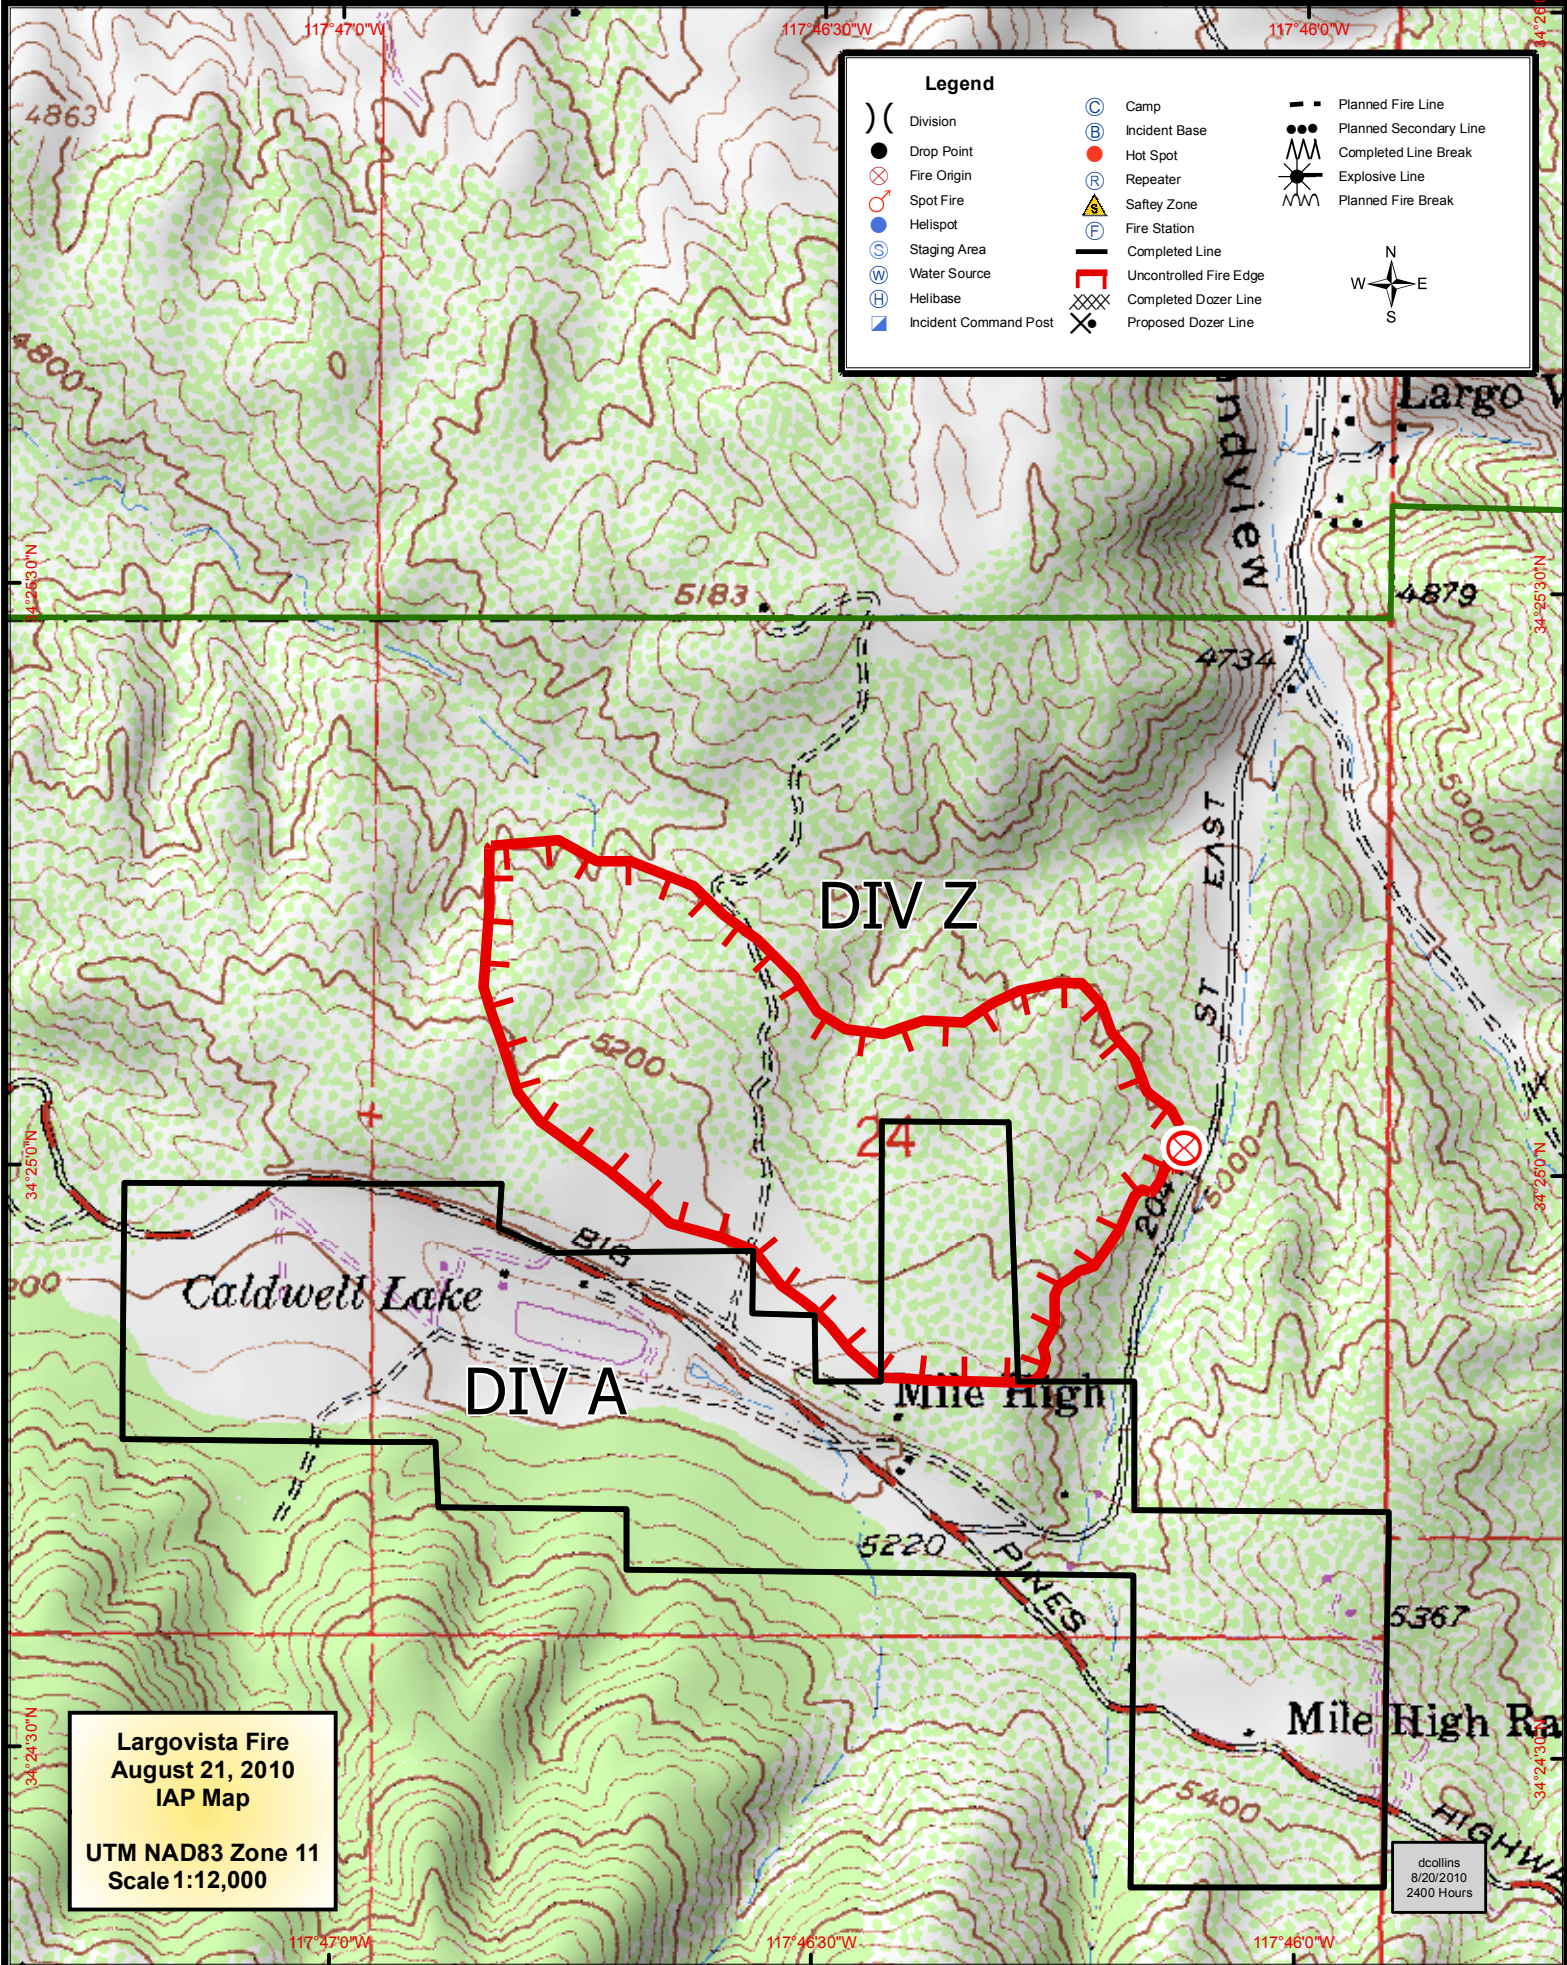

Legend

()	Division	⊙	Camp	- - -	Planned Fire Line
●	Drop Point	⊙	Incident Base	⋯	Planned Secondary Line
⊗	Fire Origin	⊙	Hot Spot	⊗	Completed Line Break
⊗	Spot Fire	⊙	Repeater	⊗	Explosive Line
⊙	Helispot	⊙	Safety Zone	⊗	Planned Fire Break
⊙	Staging Area	⊙	Fire Station		
⊙	Water Source	⊙	Completed Line		
⊙	Helibase	⊙	Uncontrolled Fire Edge		
⊙	Incident Command Post	⊙	Completed Dozer Line		
		⊙	Proposed Dozer Line		

Largovista Fire
 August 21, 2010
 IAP Map
 UTM NAD83 Zone 11
 Scale 1:12,000

dcollins
 8/20/2010
 2400 Hours