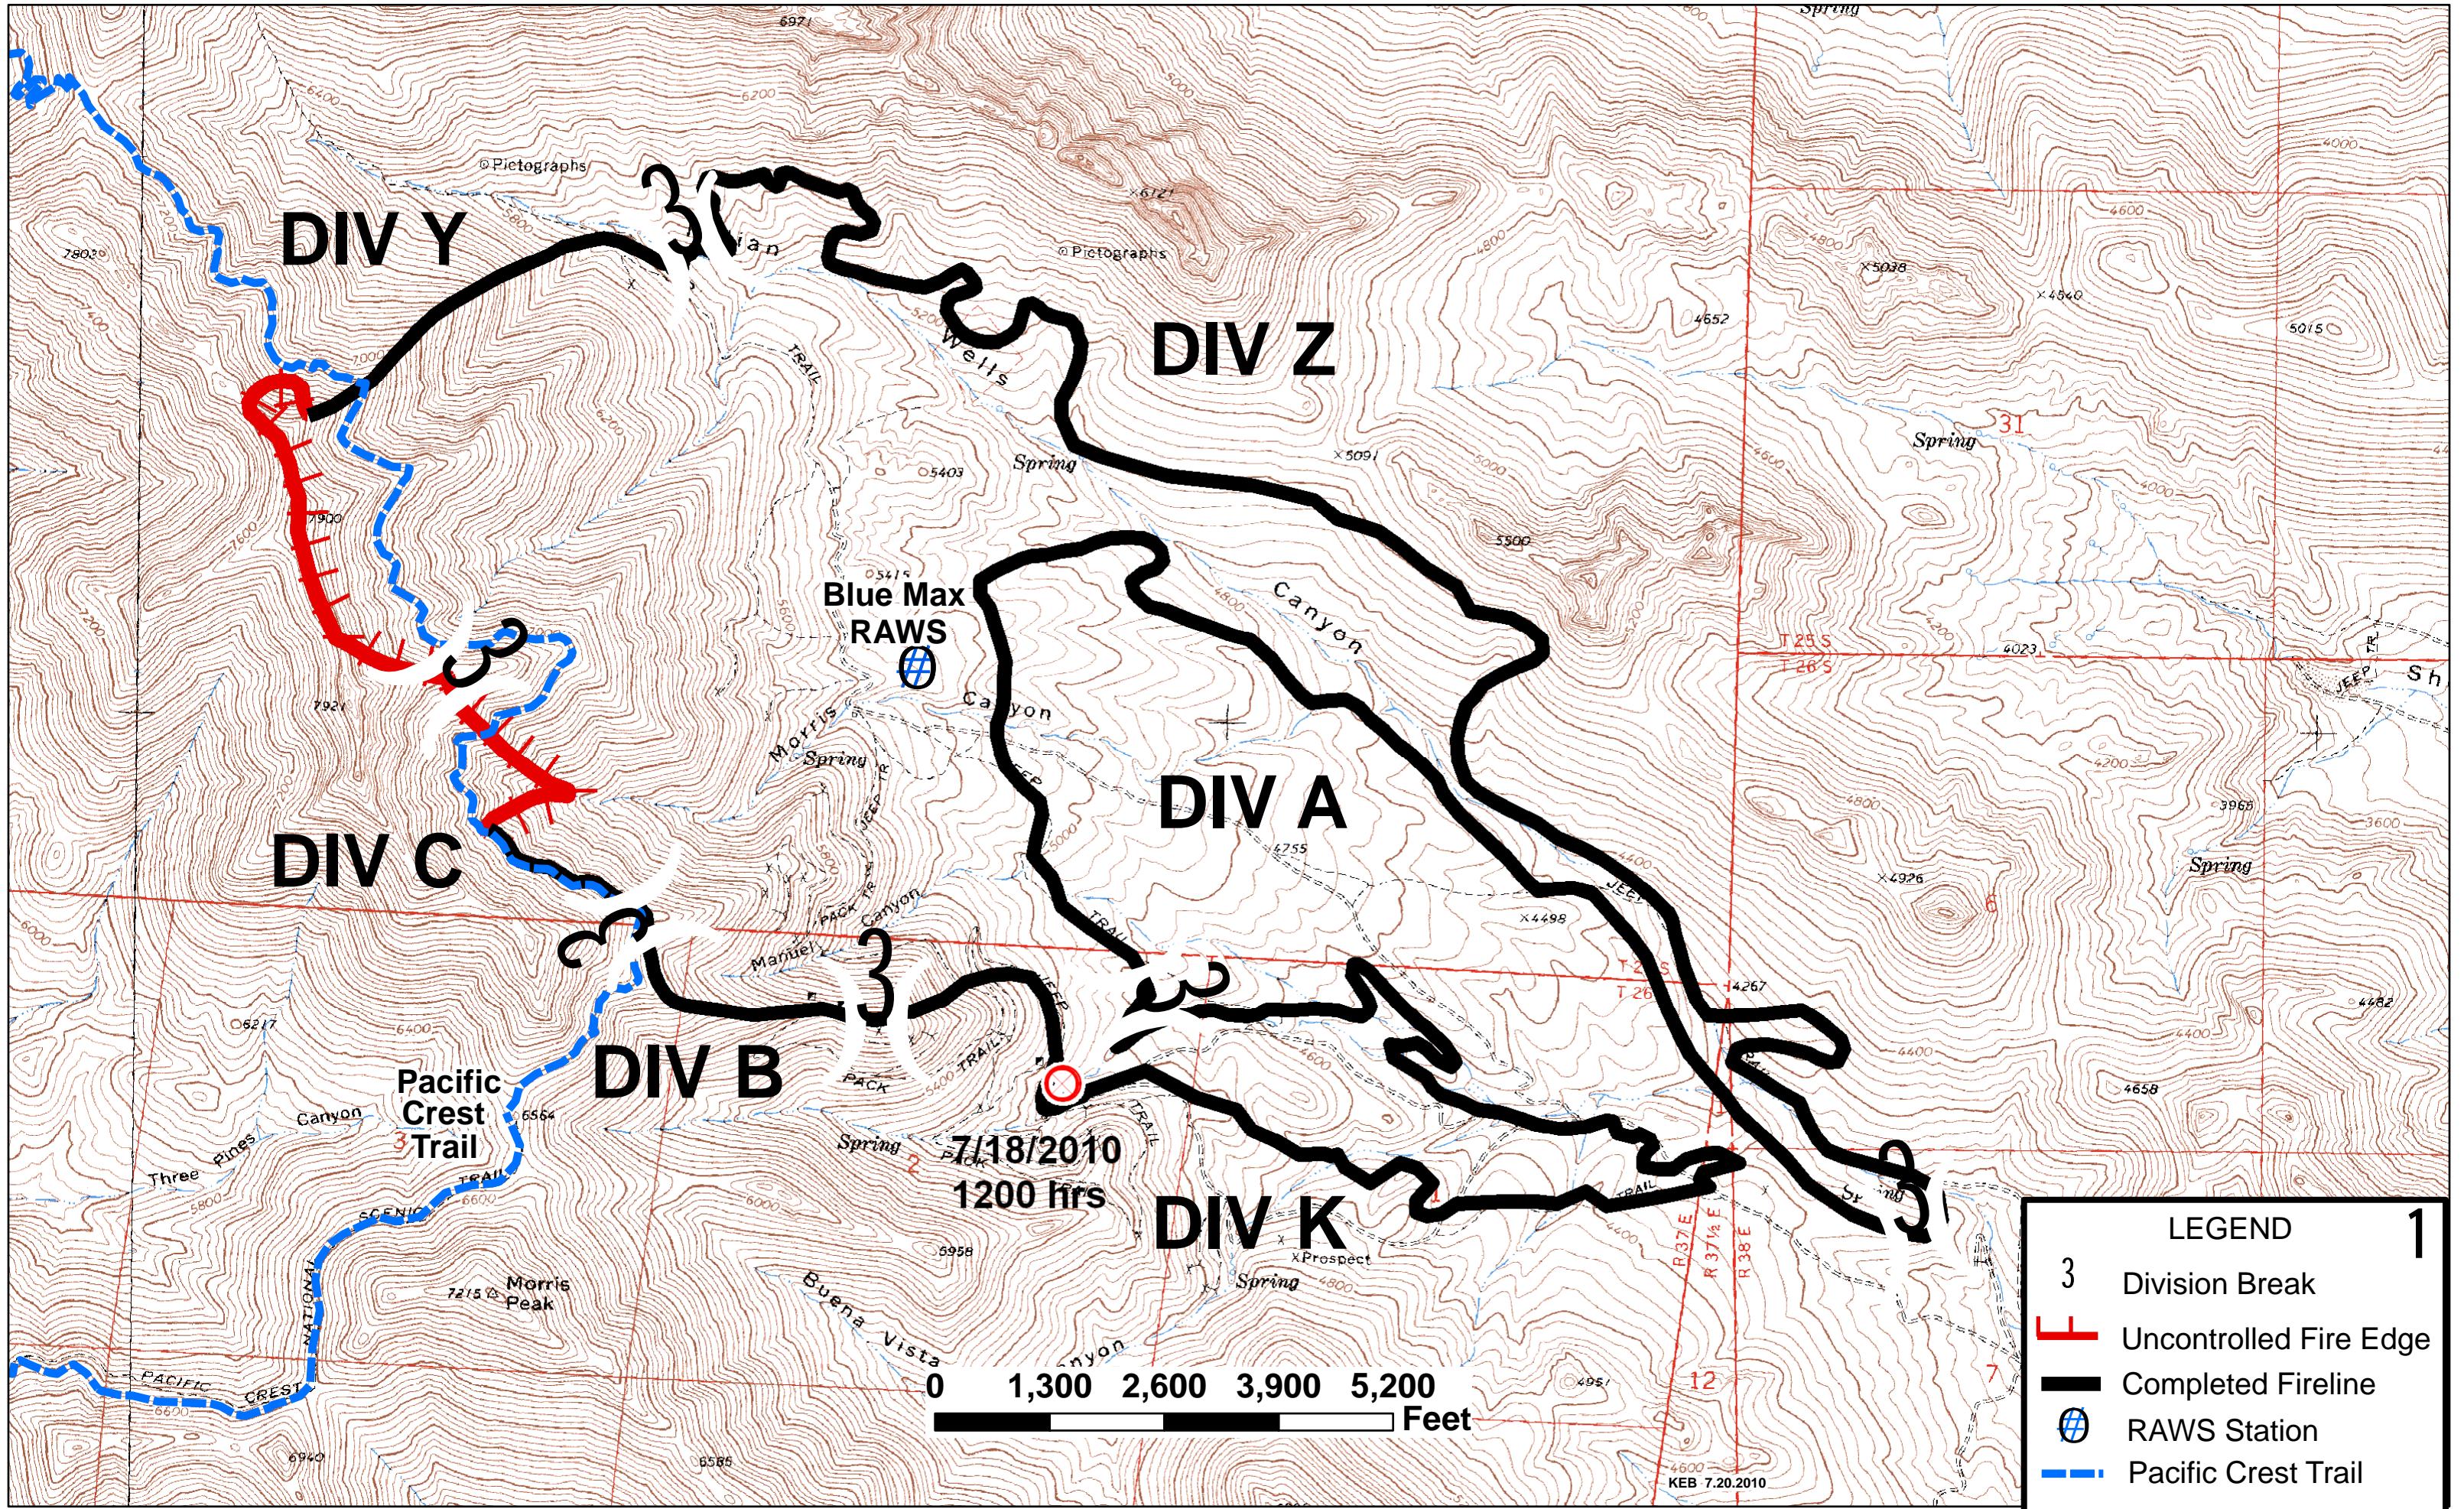

CA-CDD-011175

INDIAN INCIDENT

JULY 22, 2010 1,822 ACRES

LEGEND 1

- 3 Division Break
- Uncontrolled Fire Edge
- Completed Fireline
- RAWS Station
- Pacific Crest Trail

0 1,300 2,600 3,900 5,200 Feet

KEB 7.20.2010