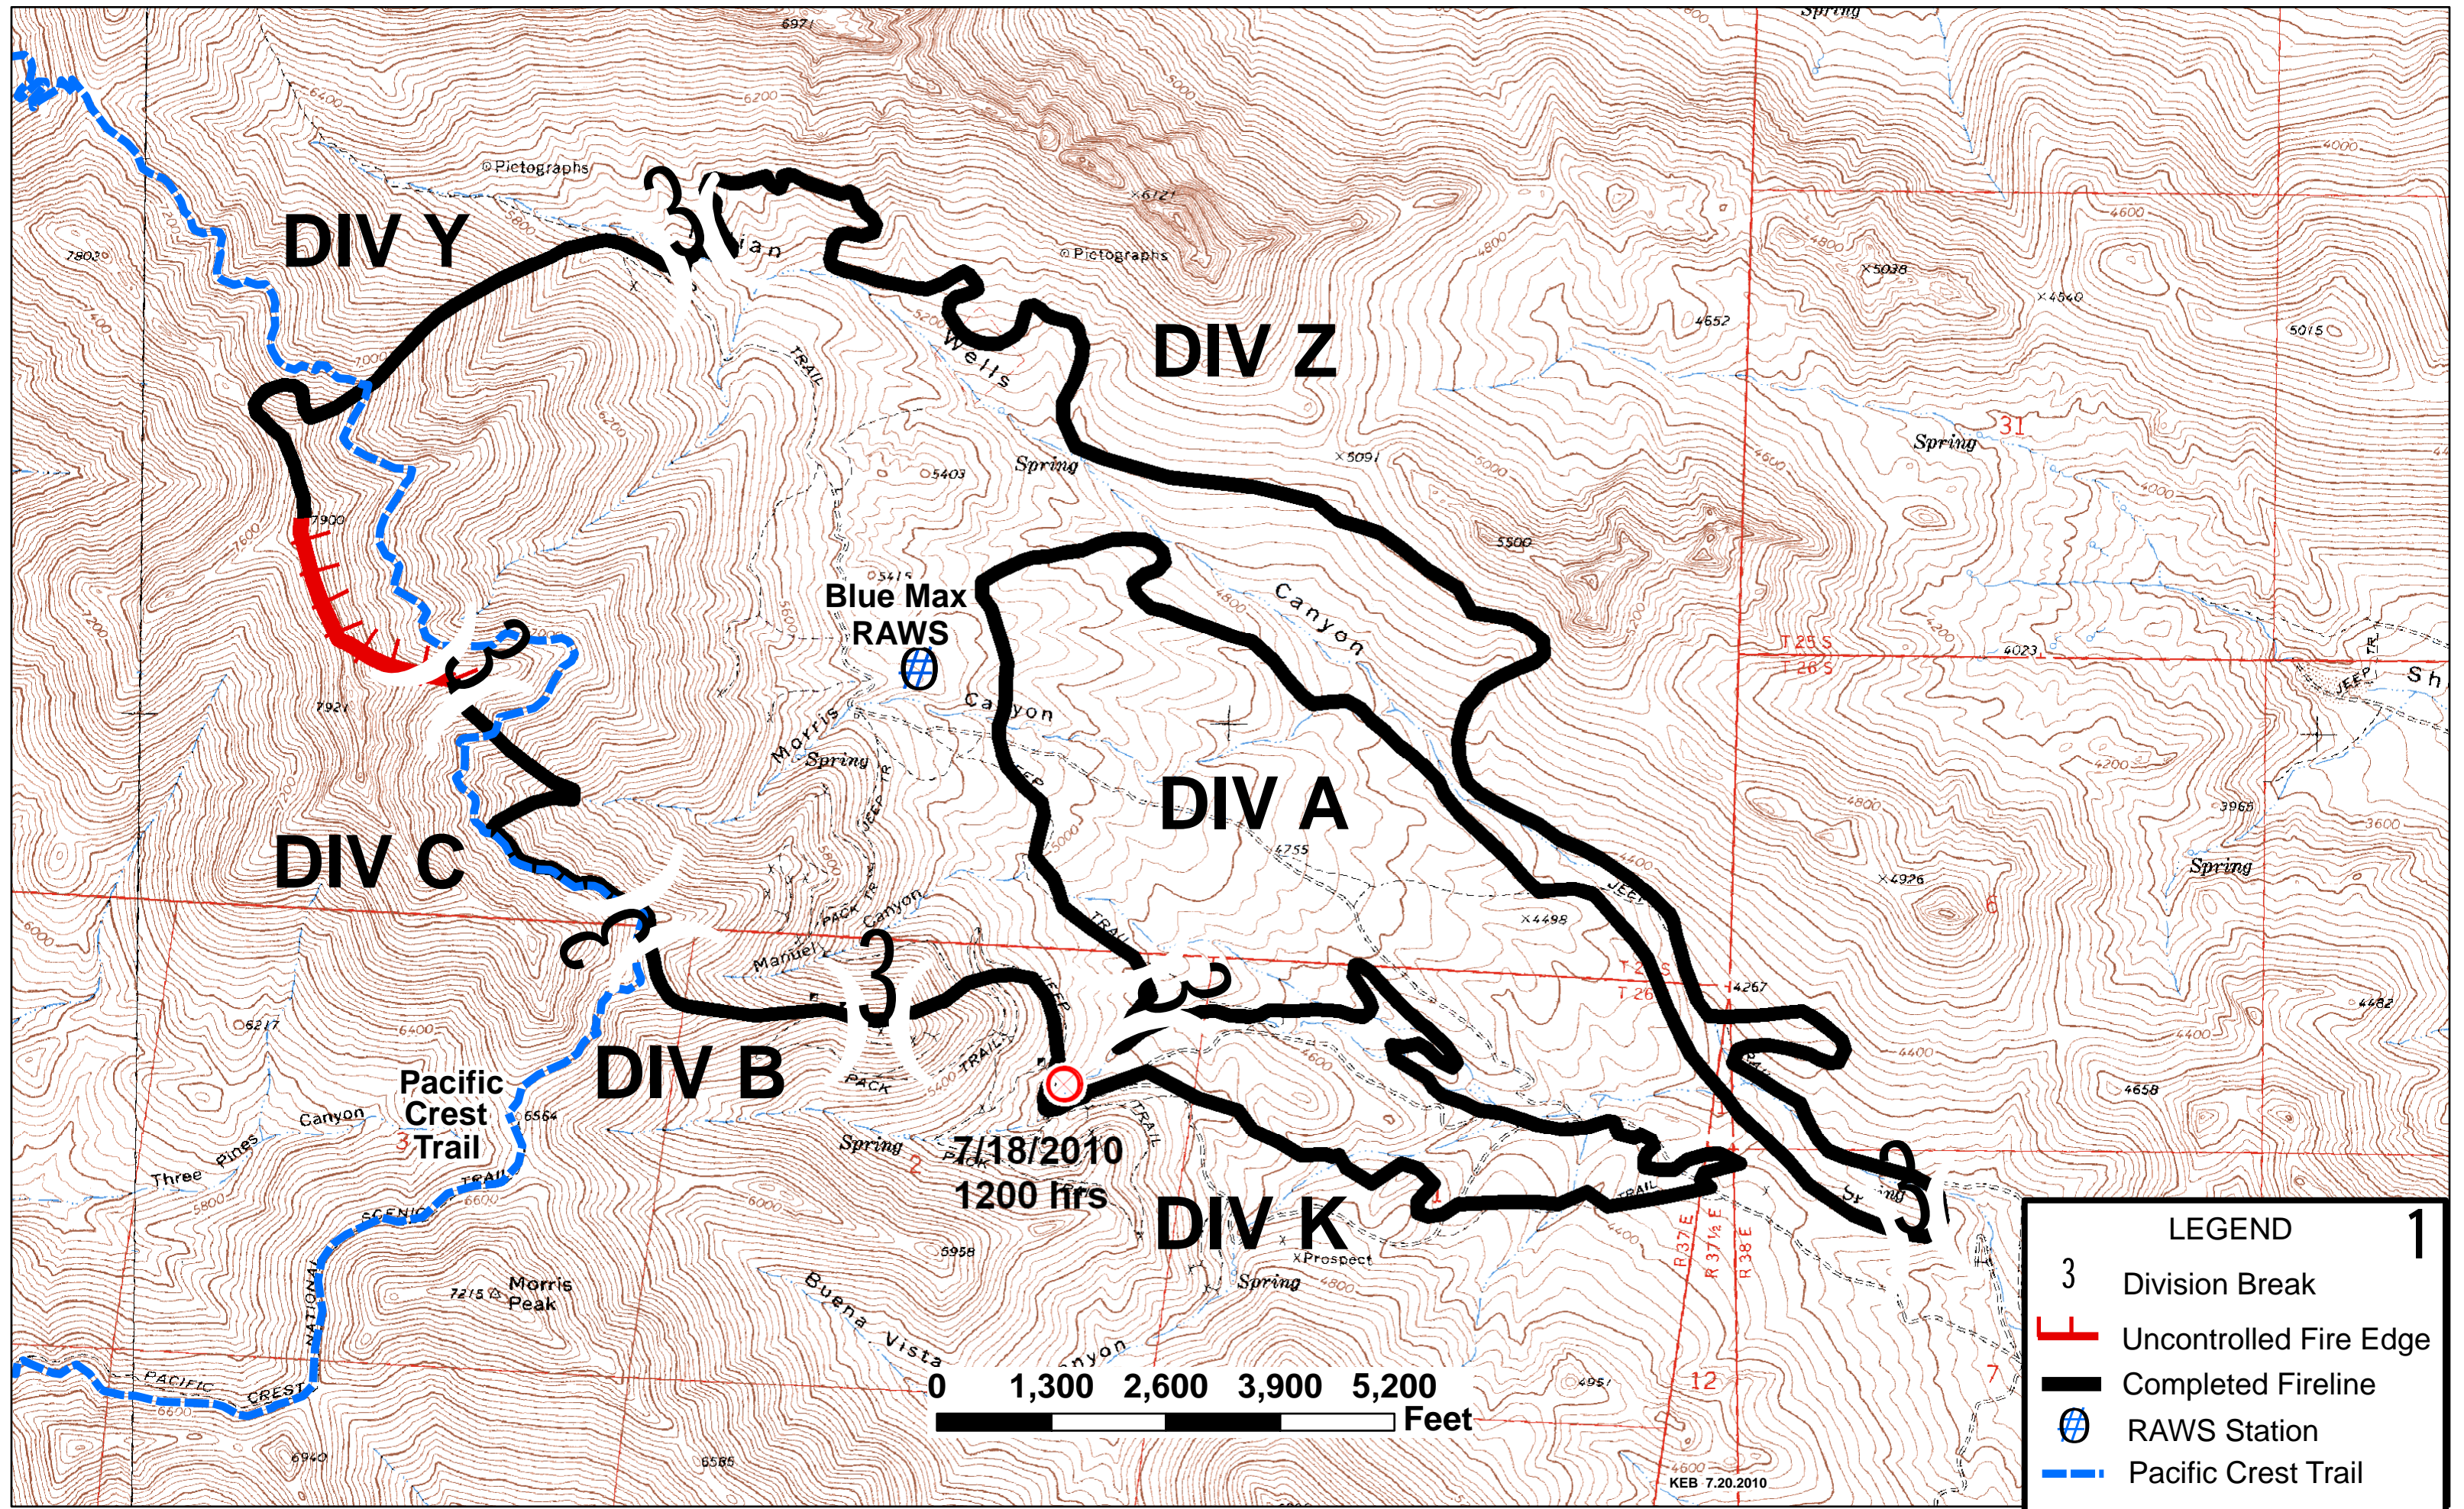

# INDIAN INCIDENT

JULY 23, 2010

CA-CDD-011175

1,822 ACRES

**LEGEND** 1

- 3 Division Break
- Uncontrolled Fire Edge
- Completed Fireline
- RAWS Station
- Pacific Crest Trail