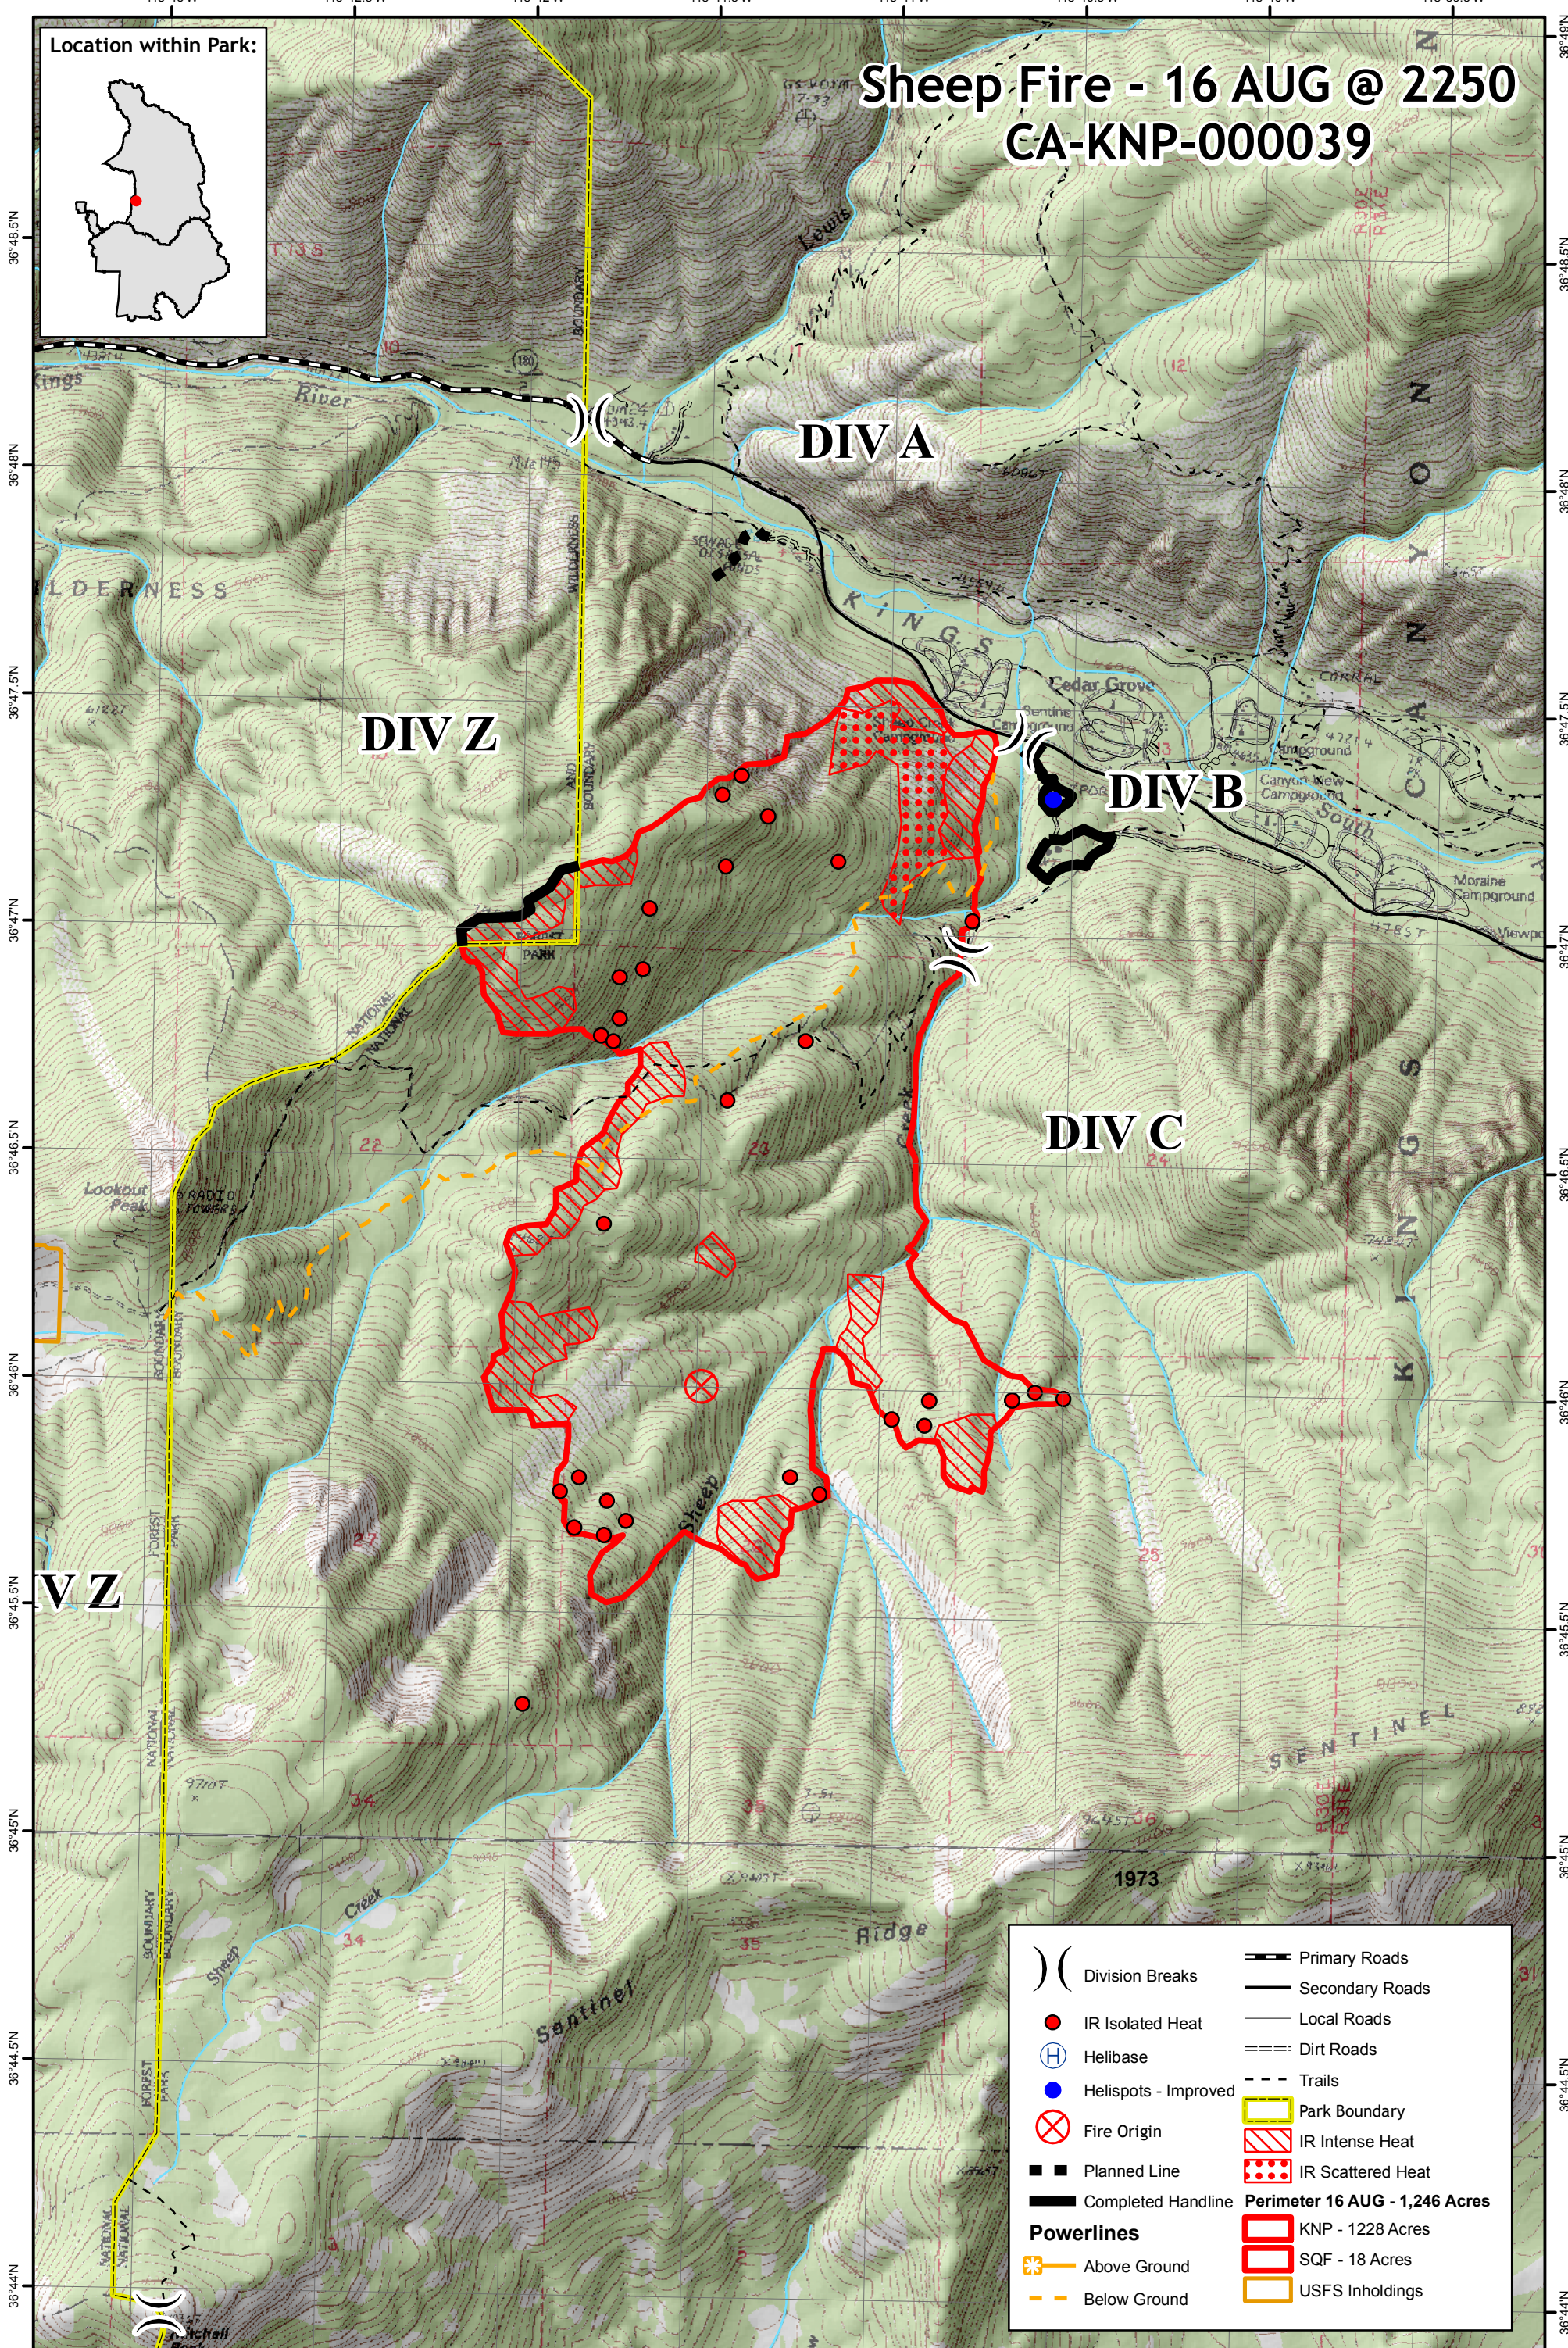

Sheep Fire - 16 AUG @ 2250

CA-KNP-000039

	Division Breaks		Primary Roads
	IR Isolated Heat		Secondary Roads
	Helibase		Local Roads
	Helispots - Improved		Dirt Roads
	Fire Origin		Trails
	Planned Line		Park Boundary
	Completed Handline		IR Intense Heat
	Above Ground		IR Scattered Heat
	Below Ground		Perimeter 16 AUG - 1,246 Acres
			KNP - 1228 Acres
			SQF - 18 Acres
			USFS Inholdings