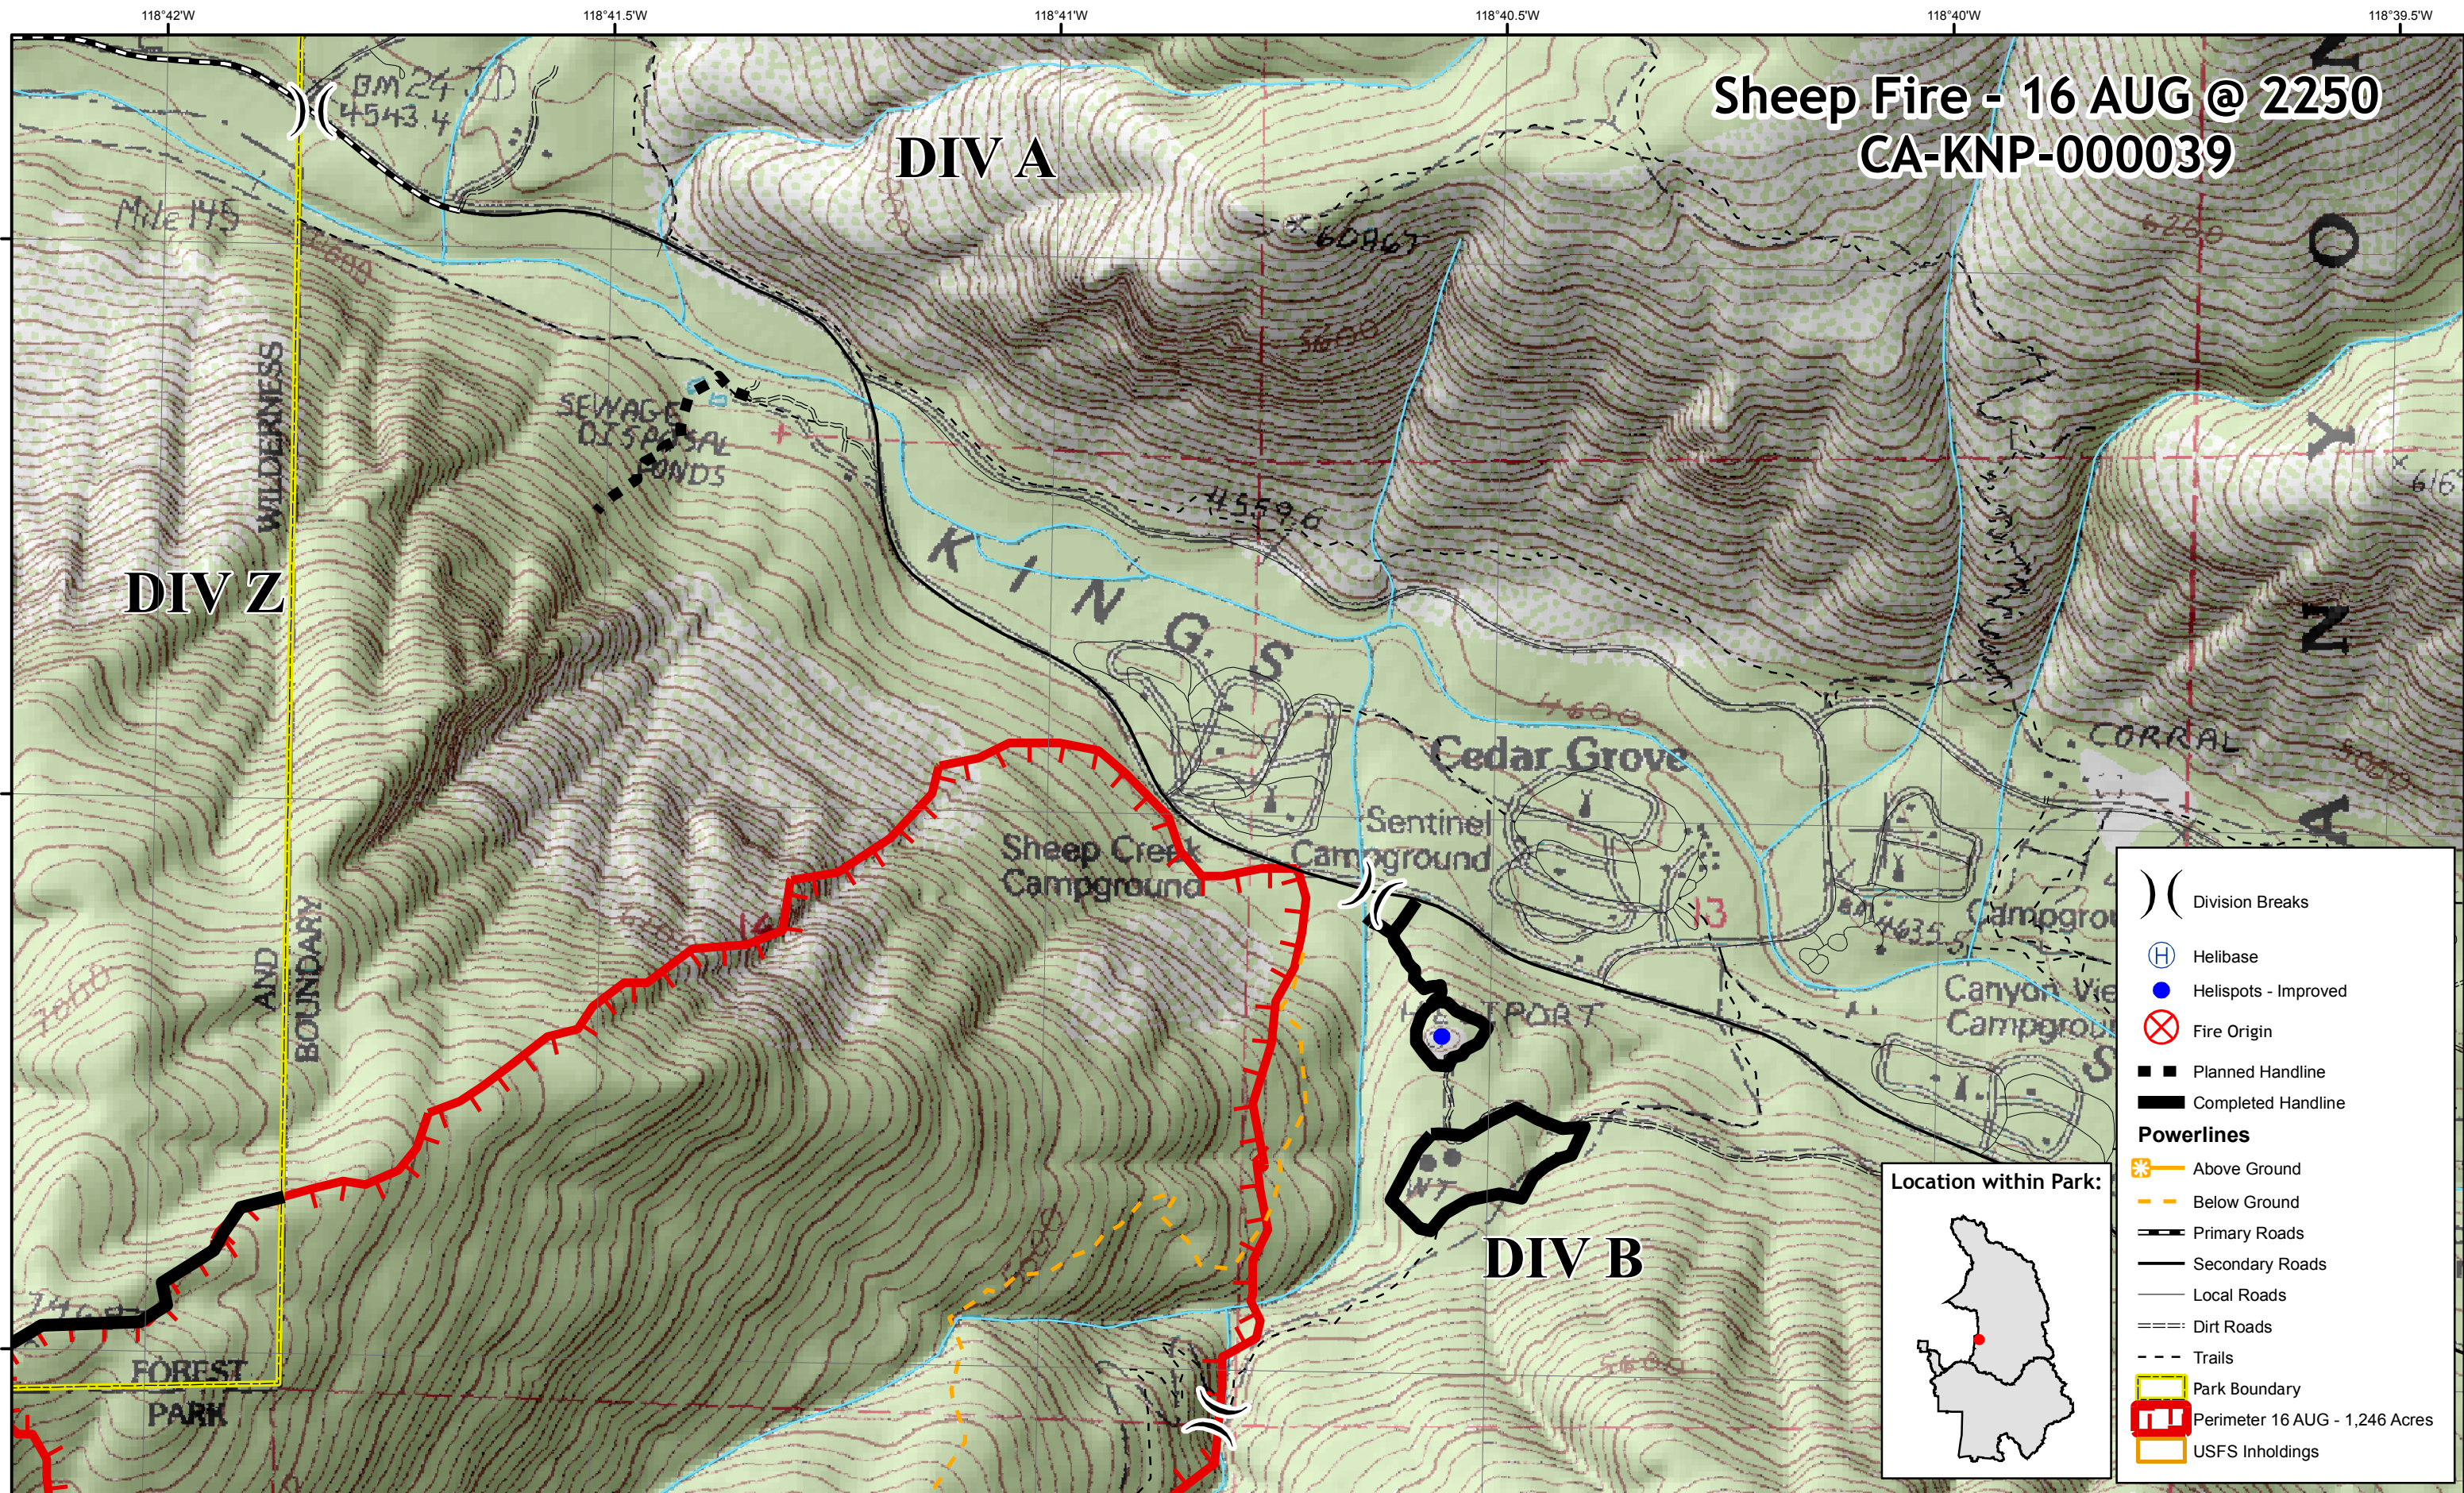

Sheep Fire - 16 AUG @ 2250 CA-KNP-000039

	Division Breaks
	Helibase
	Helispots - Improved
	Fire Origin
	Planned Handline
	Completed Handline
Powerlines	
	Above Ground
	Below Ground
	Primary Roads
	Secondary Roads
	Local Roads
	Dirt Roads
	Trails
	Park Boundary
	Perimeter 16 AUG - 1,246 Acres
	USFS Inholdings