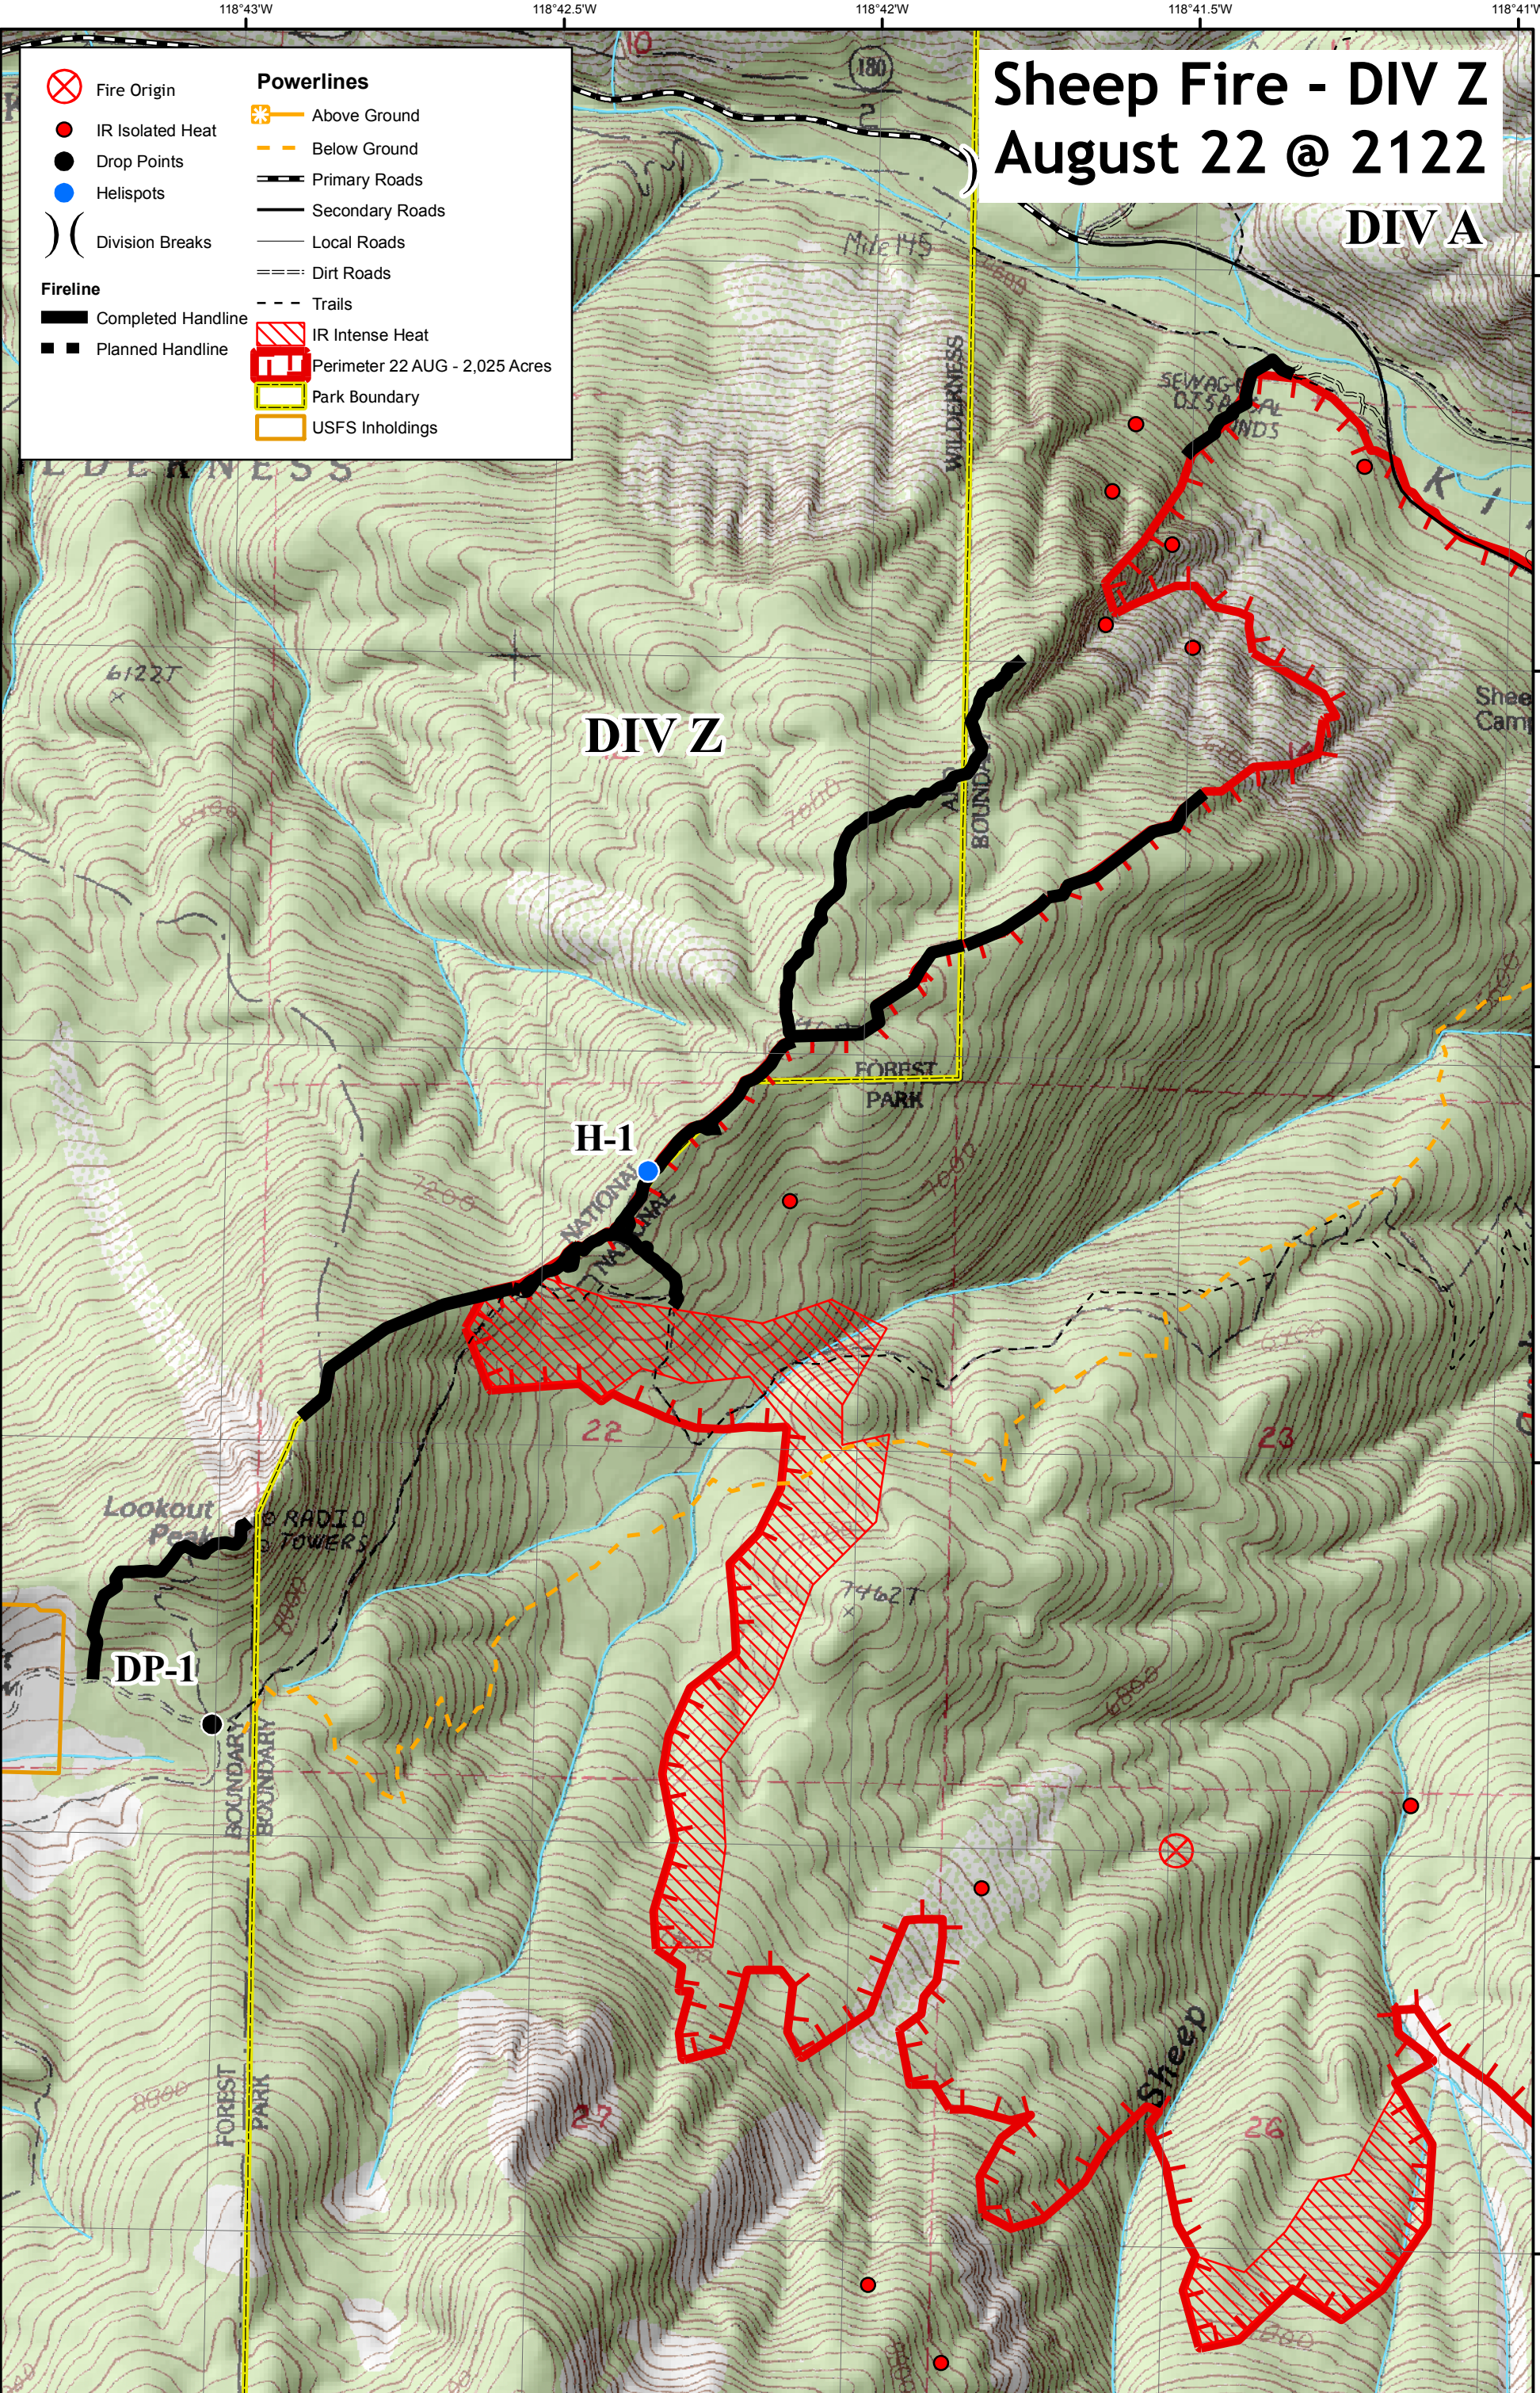

Sheep Fire - DIV Z August 22 @ 2122

DIV A

DIV Z

	Fire Origin		Above Ground Powerlines
	IR Isolated Heat		Below Ground Powerlines
	Drop Points		Primary Roads
	Helispots		Secondary Roads
	Division Breaks		Local Roads
	Completed Handline		Dirt Roads
	Planned Handline		Trails
	IR Intense Heat		Perimeter 22 AUG - 2,025 Acres
	Park Boundary		USFS Inholdings

1:14,000

Map by NPS(kf), 8/23/2010 @ 1045