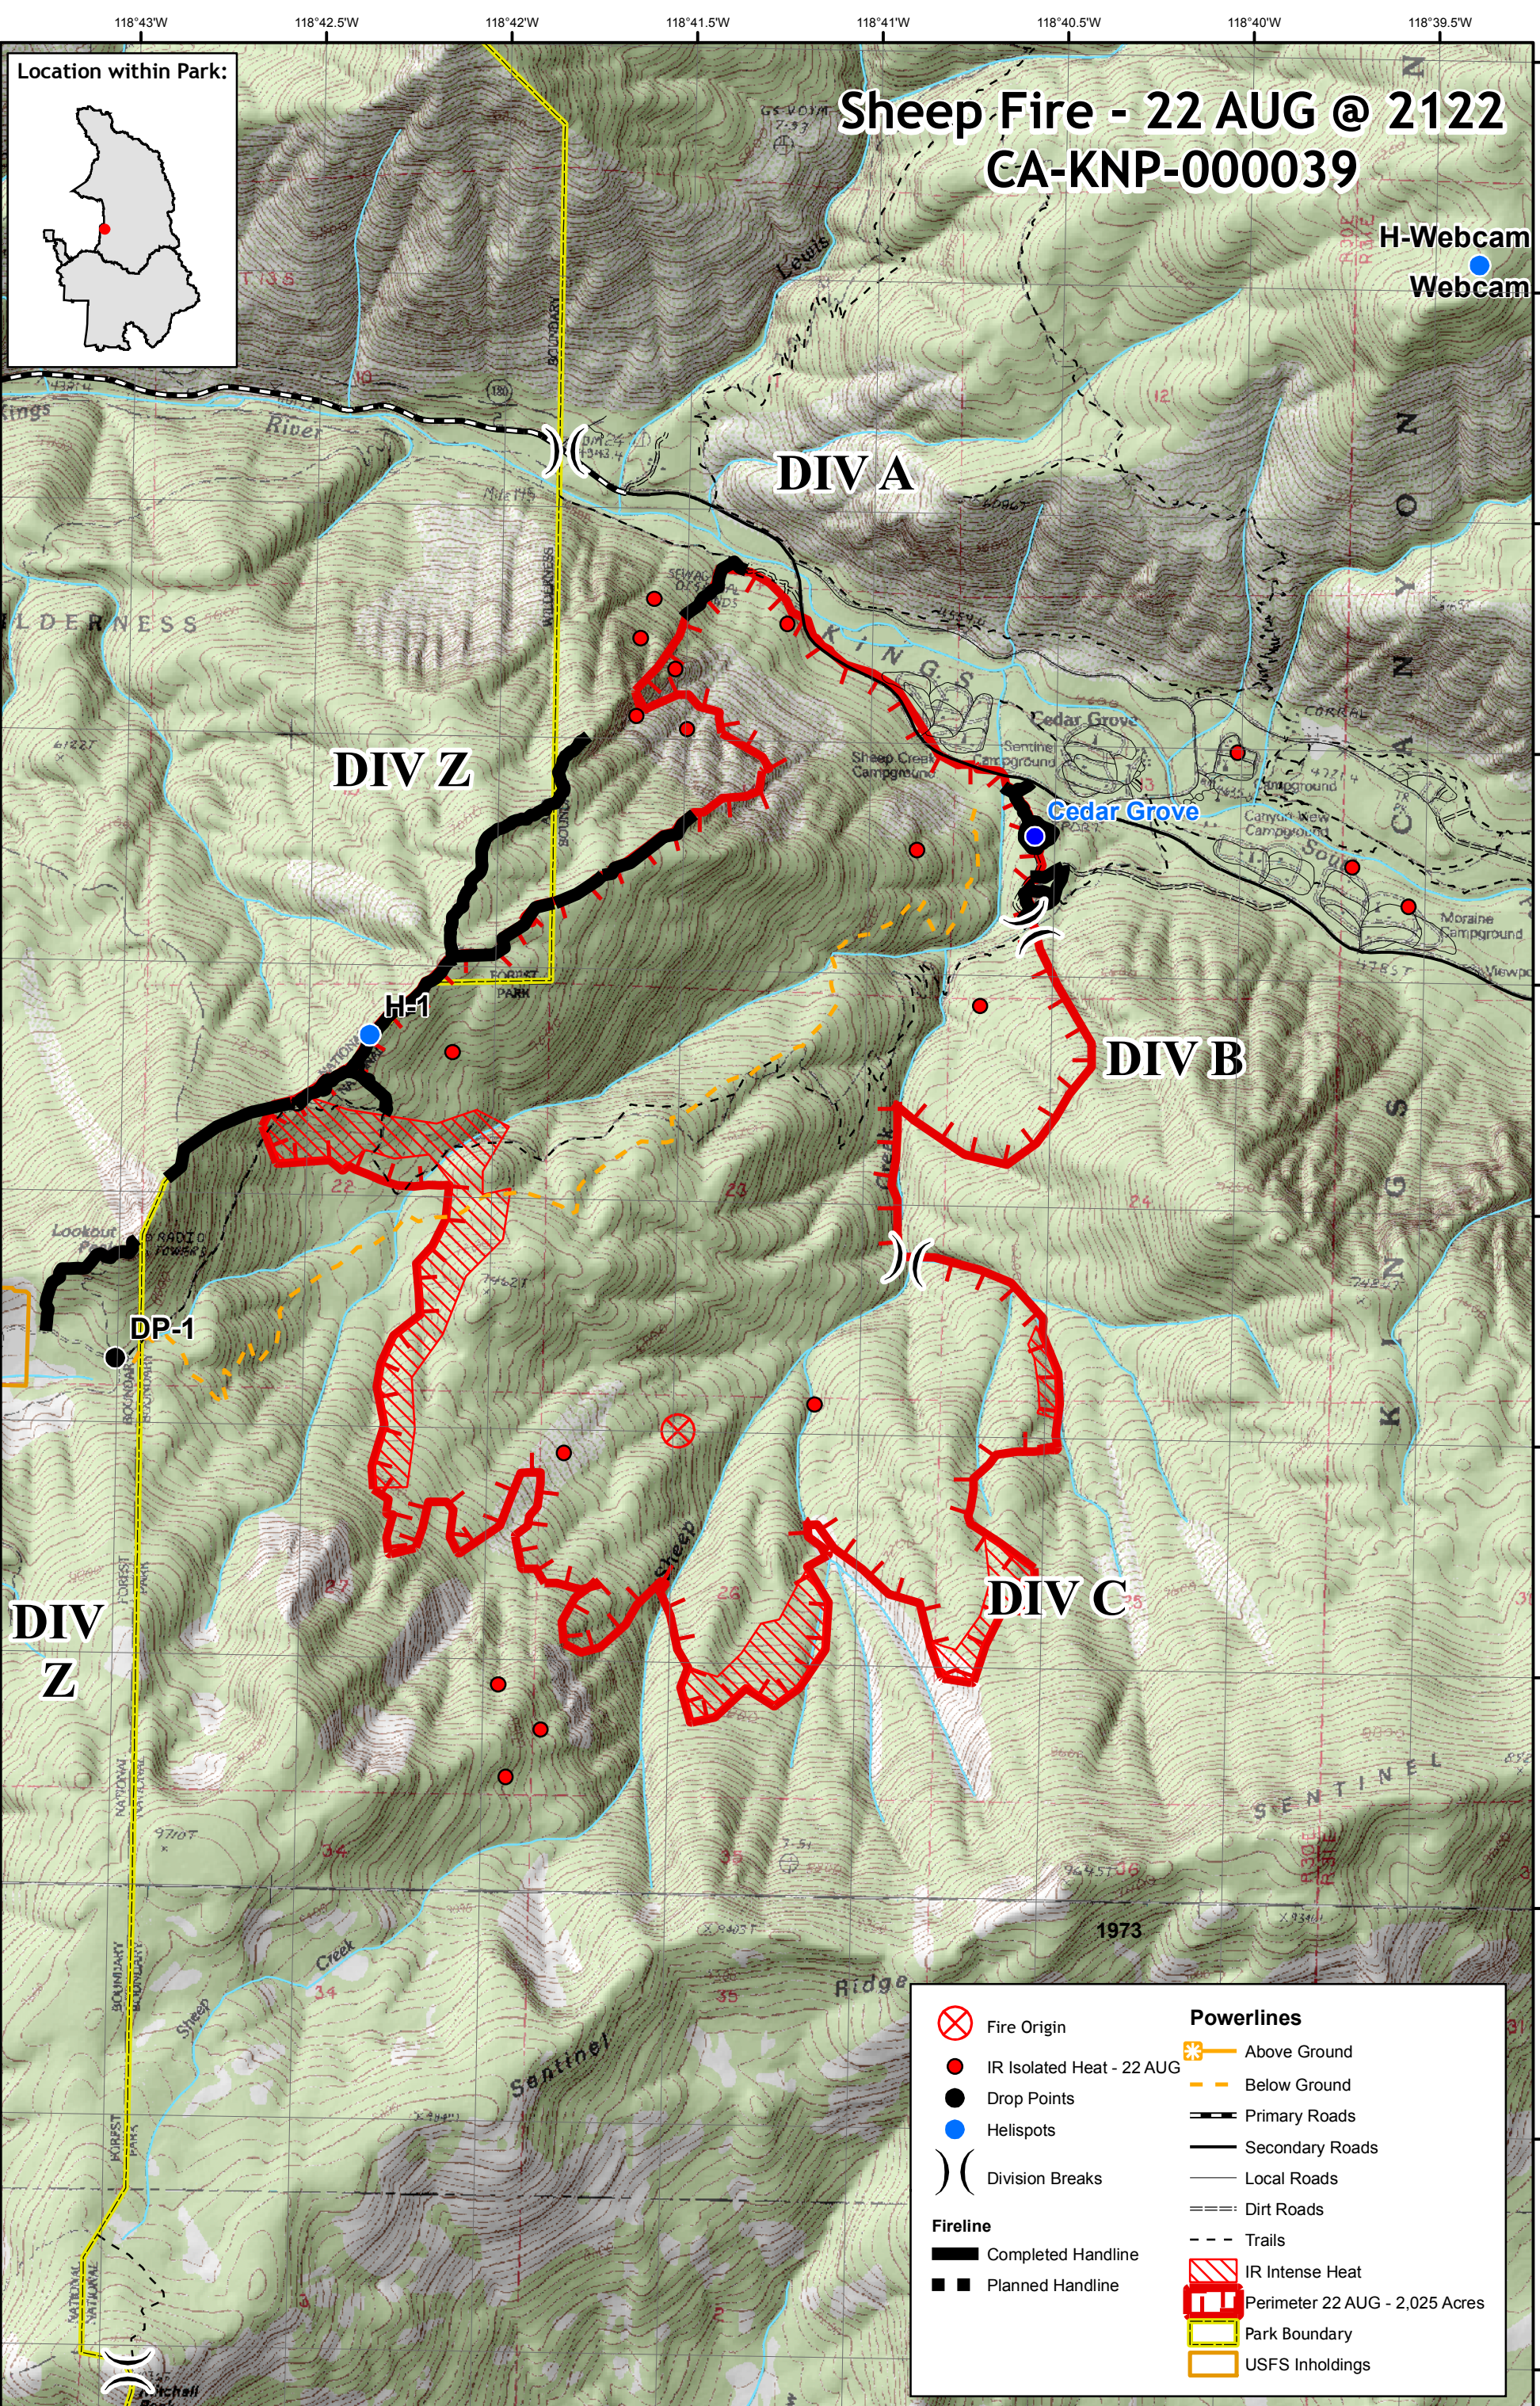

Sheep Fire - 22 AUG @ 2122

CA-KNP-000039

H-Webcam
Webcam

	Fire Origin		Powerlines
	IR Isolated Heat - 22 AUG		Above Ground
	Drop Points		Below Ground
	Helispots		Primary Roads
	Division Breaks		Secondary Roads
	Completed Handline		Local Roads
	Planned Handline		Dirt Roads
	IR Intense Heat		Trails
	Perimeter 22 AUG - 2,025 Acres		Park Boundary
	Park Boundary		USFS Inholdings