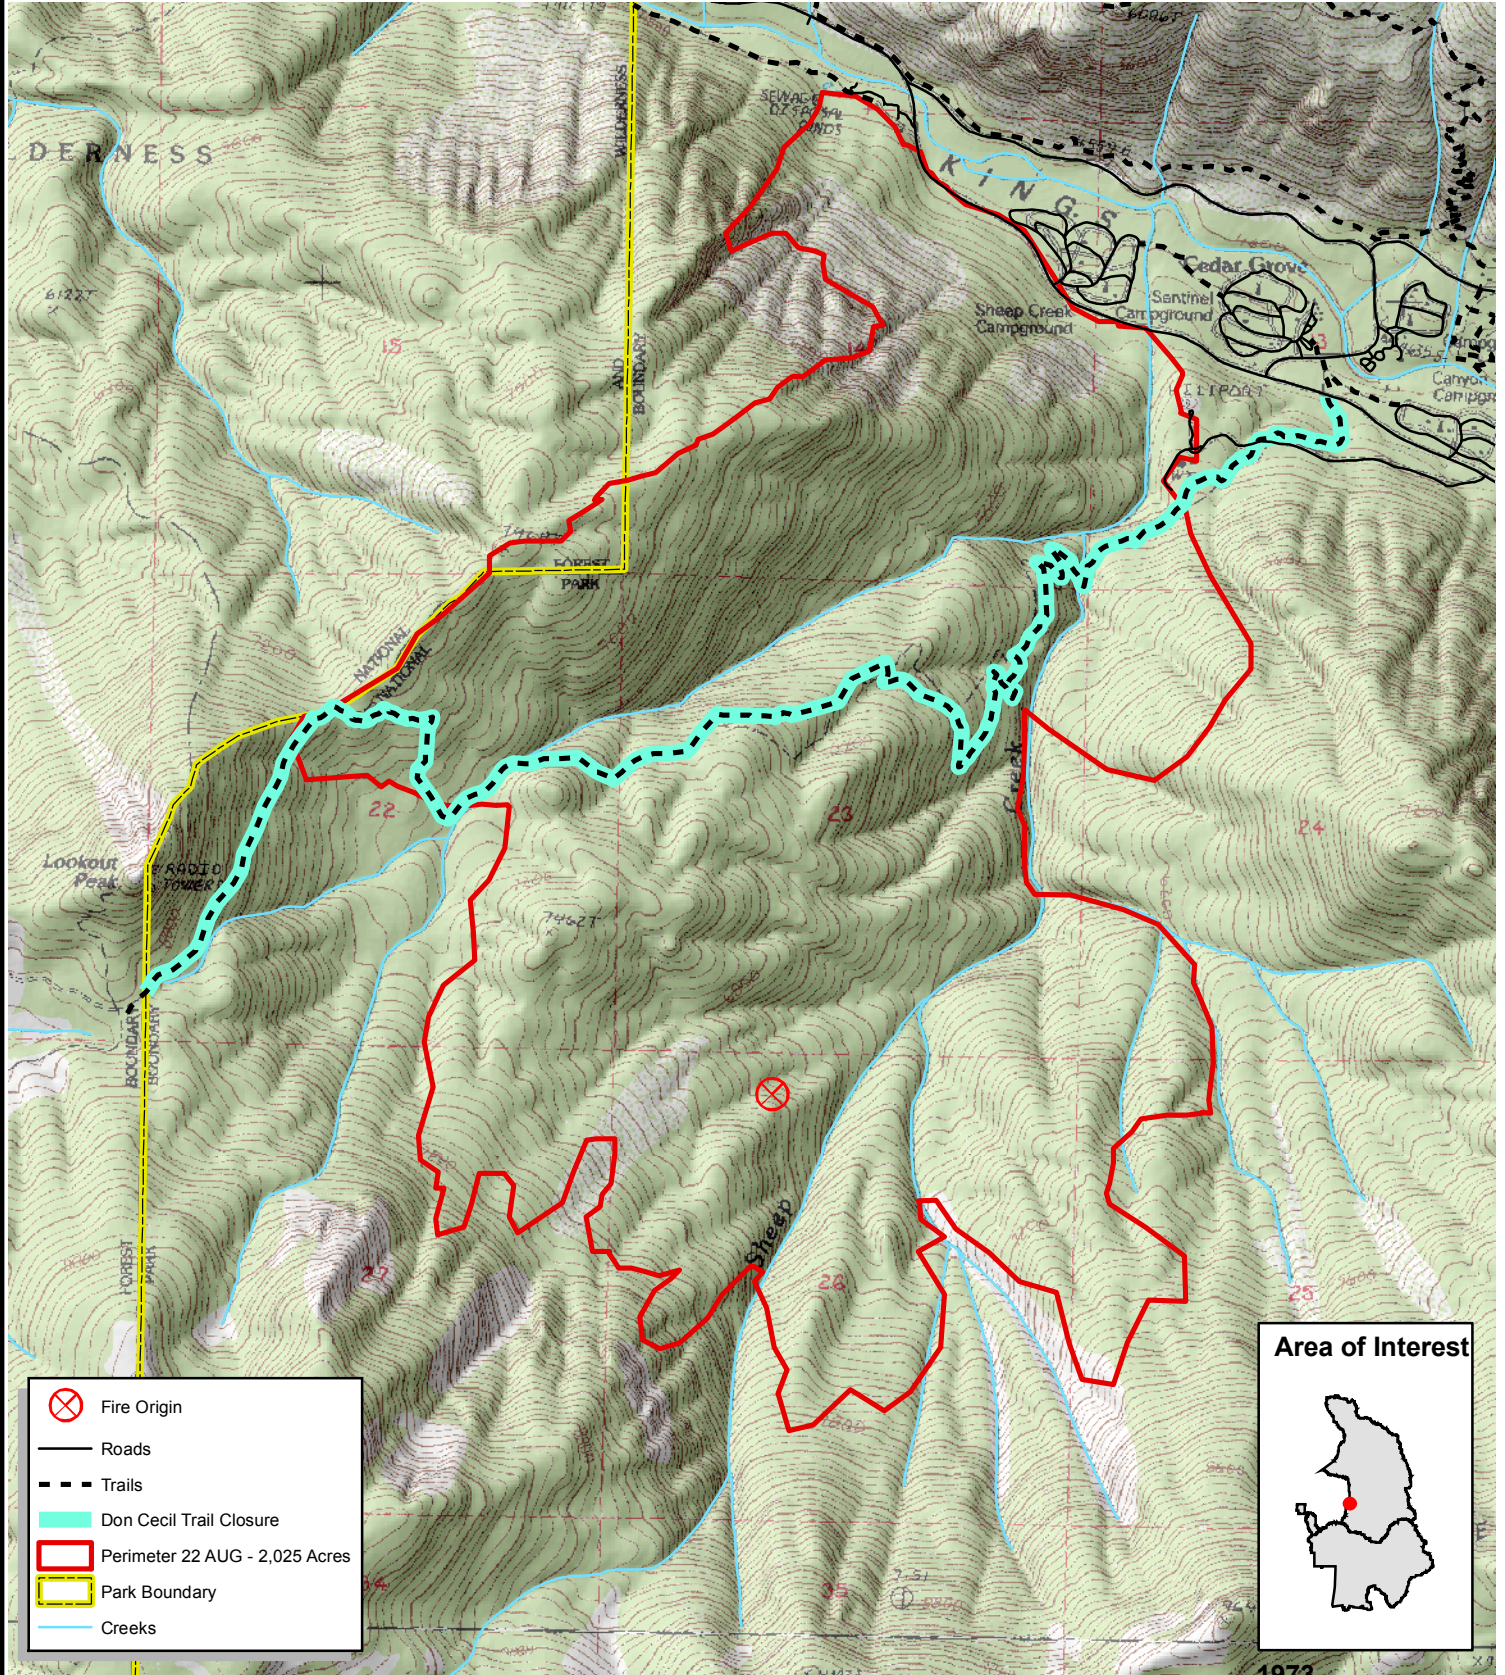

# Sheep Fire - 22 AUG @ 2122

- ⊗ Fire Origin
- Roads
- - - Trails
- Don Cecil Trail Closure
- ▭ Perimeter 22 AUG - 2,025 Acres
- ▭ Park Boundary
- Creeks

Area of Interest