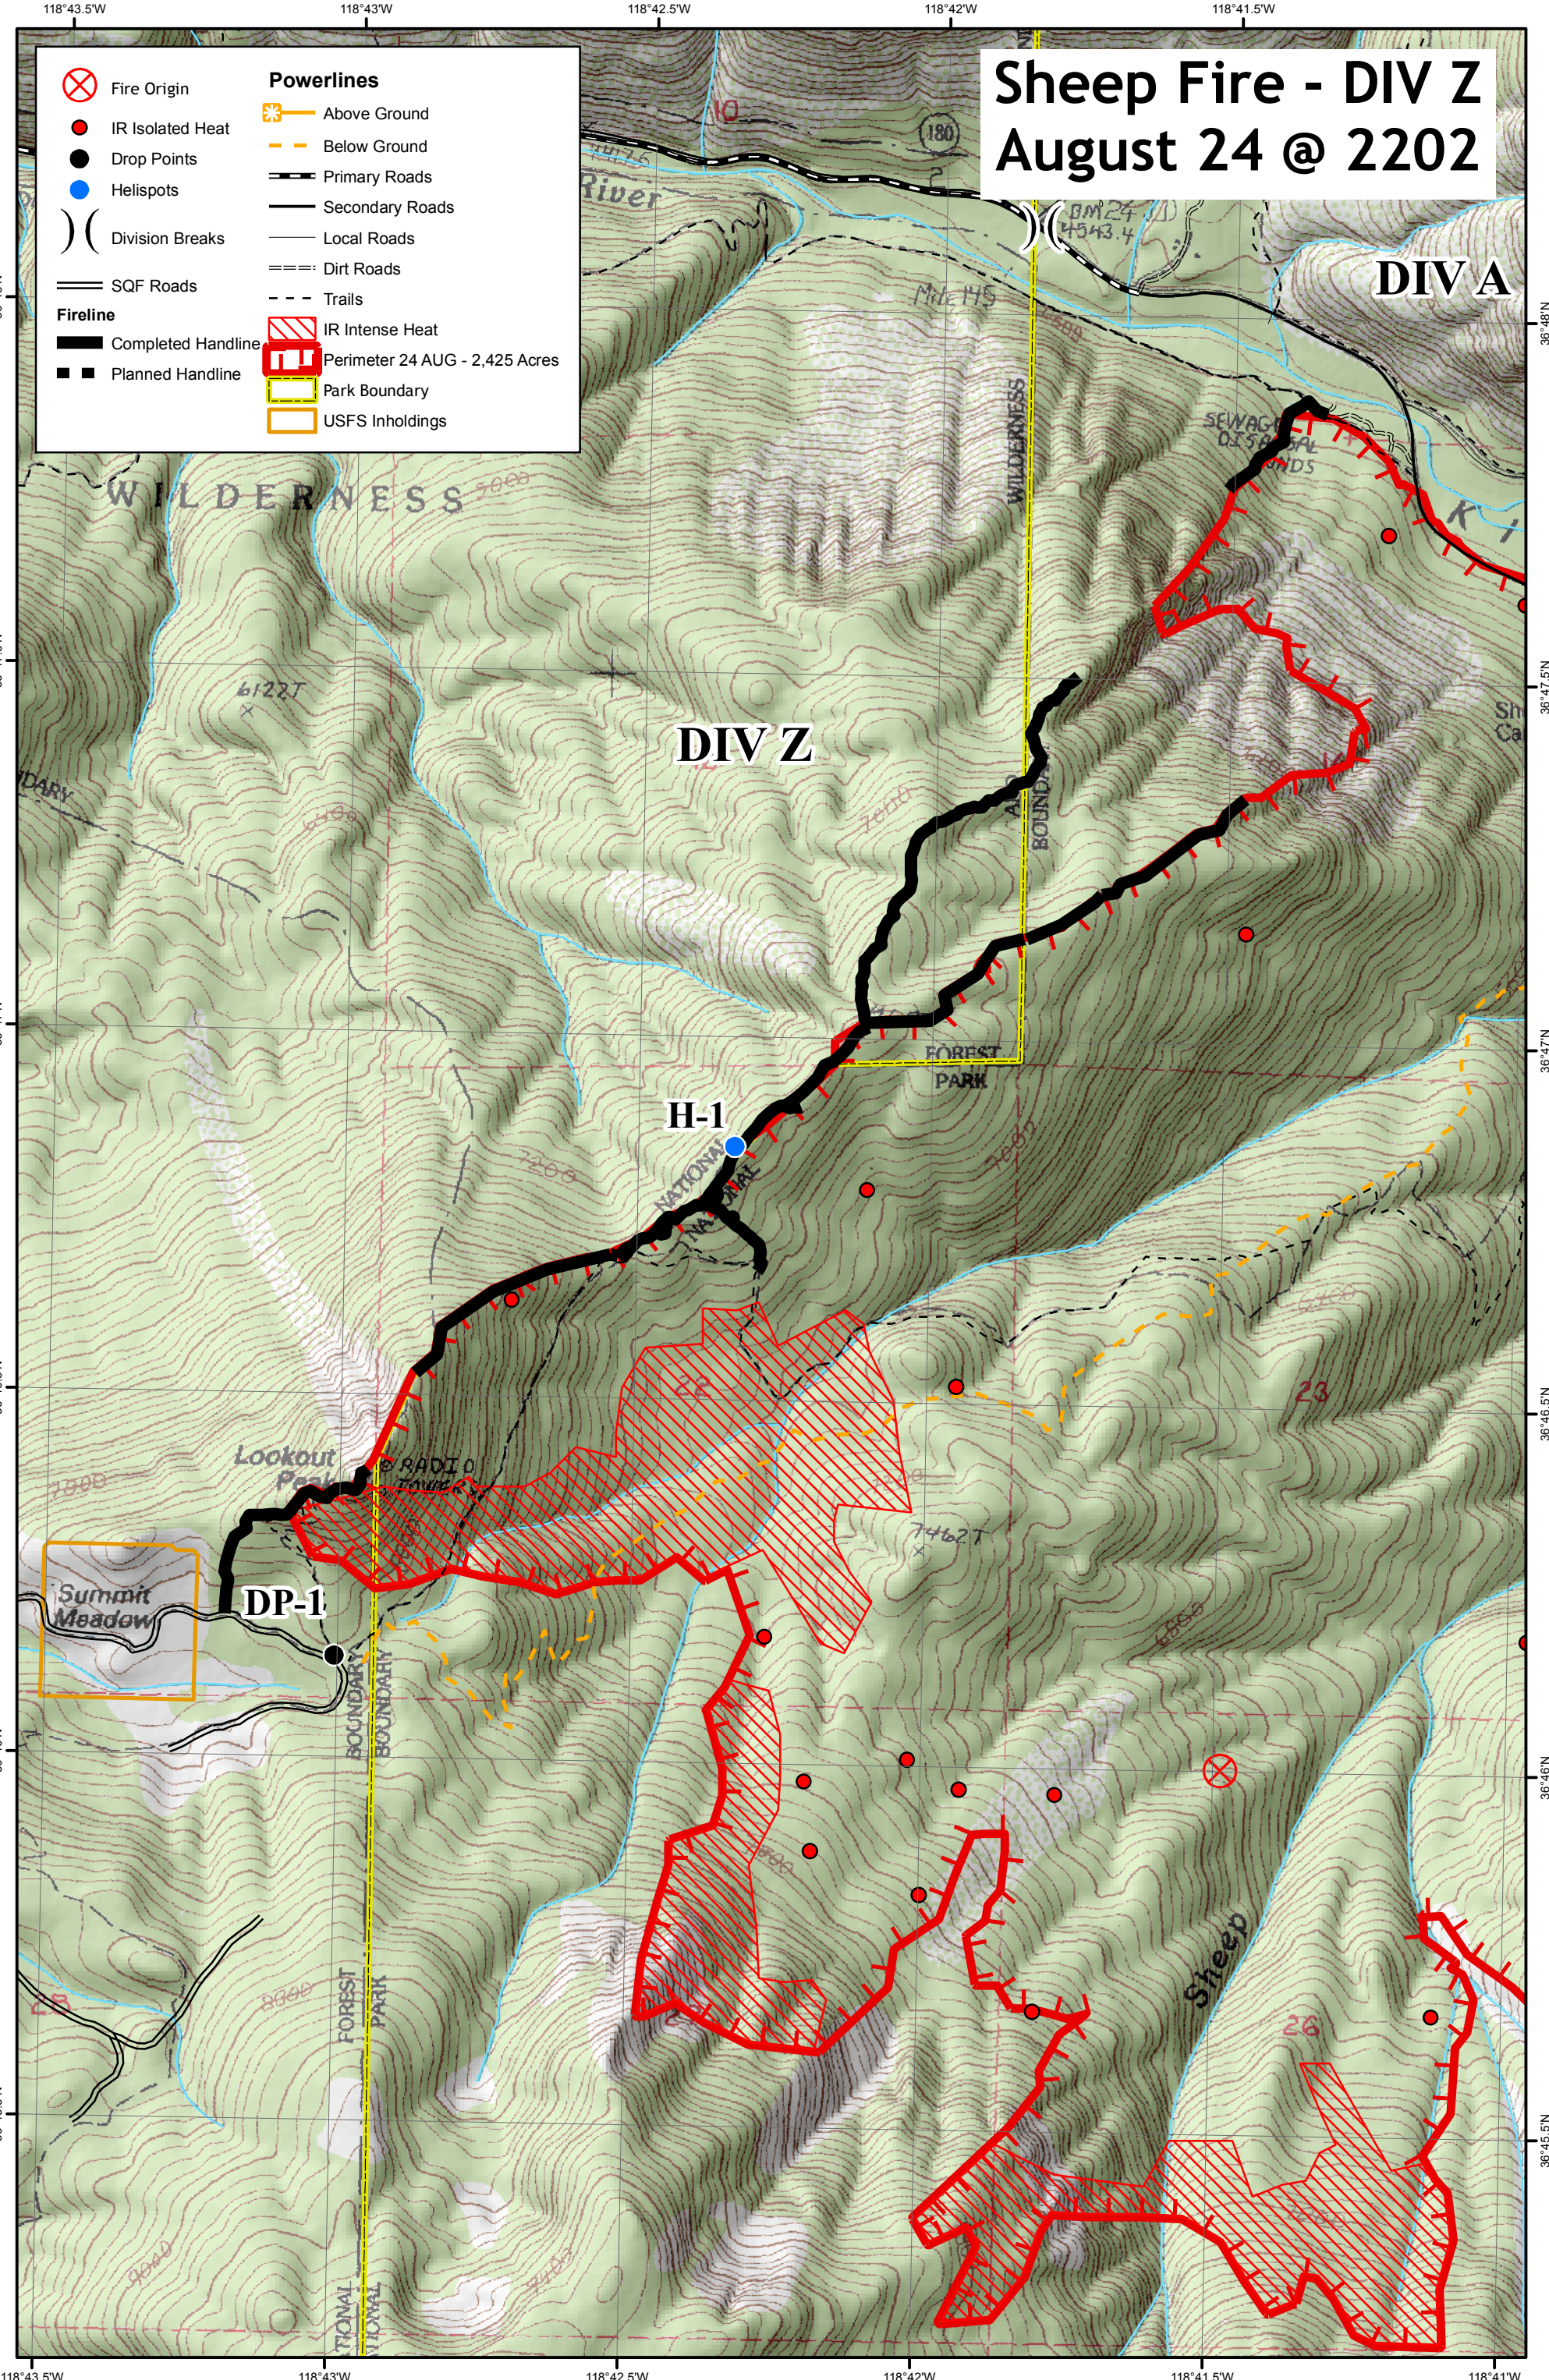

Sheep Fire - DIV Z August 24 @ 2202

	Fire Origin		Above Ground Powerlines
	IR Isolated Heat		Below Ground Powerlines
	Drop Points		Primary Roads
	Helispots		Secondary Roads
	Division Breaks		Local Roads
	SQF Roads		Dirt Roads
	Completed Handline		Trails
	Planned Handline		IR Intense Heat
	Perimeter 24 AUG - 2,425 Acres		Perimeter 24 AUG - 2,425 Acres
	Park Boundary		Park Boundary
	USFS Inholdings		USFS Inholdings

1:15,000

Map by NPS(kf), 8/25/2010 @ 0800