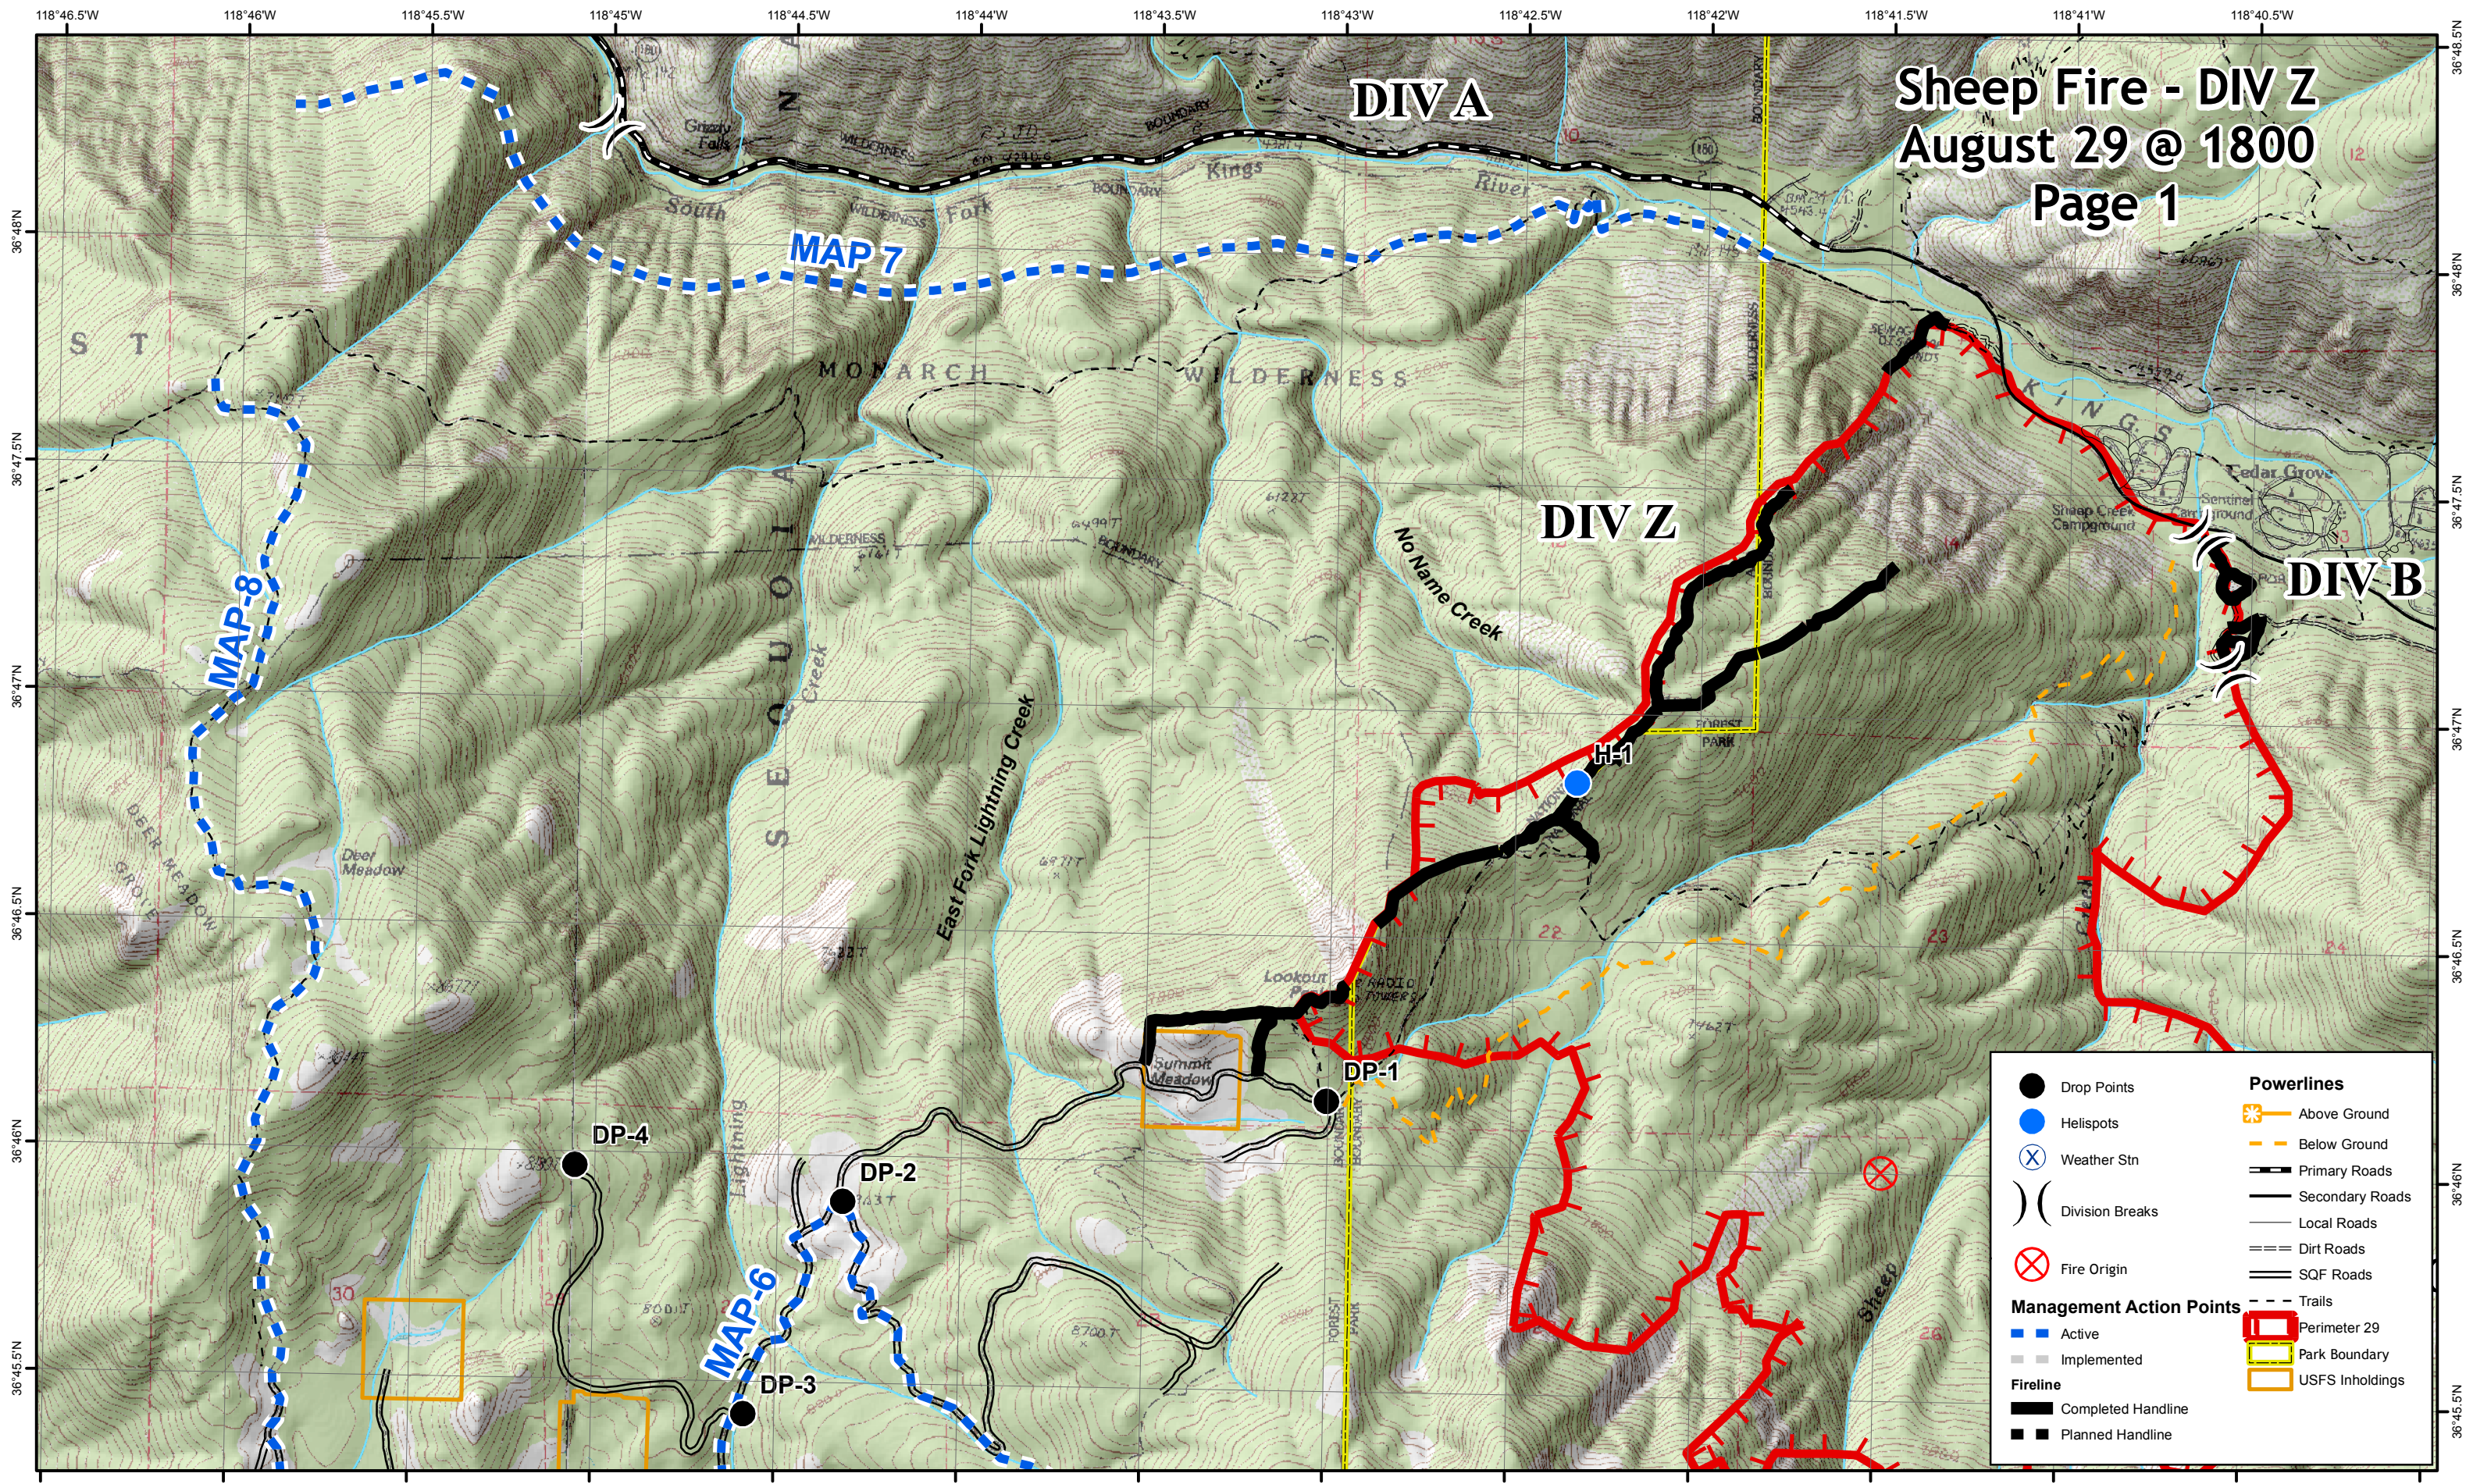

Sheep Fire - DIV Z

August 29 @ 1800

Page 1

1:24,000

0 0.25 0.5 1 Miles

Map by NPS(kf), 8/30/2010 @ 0945