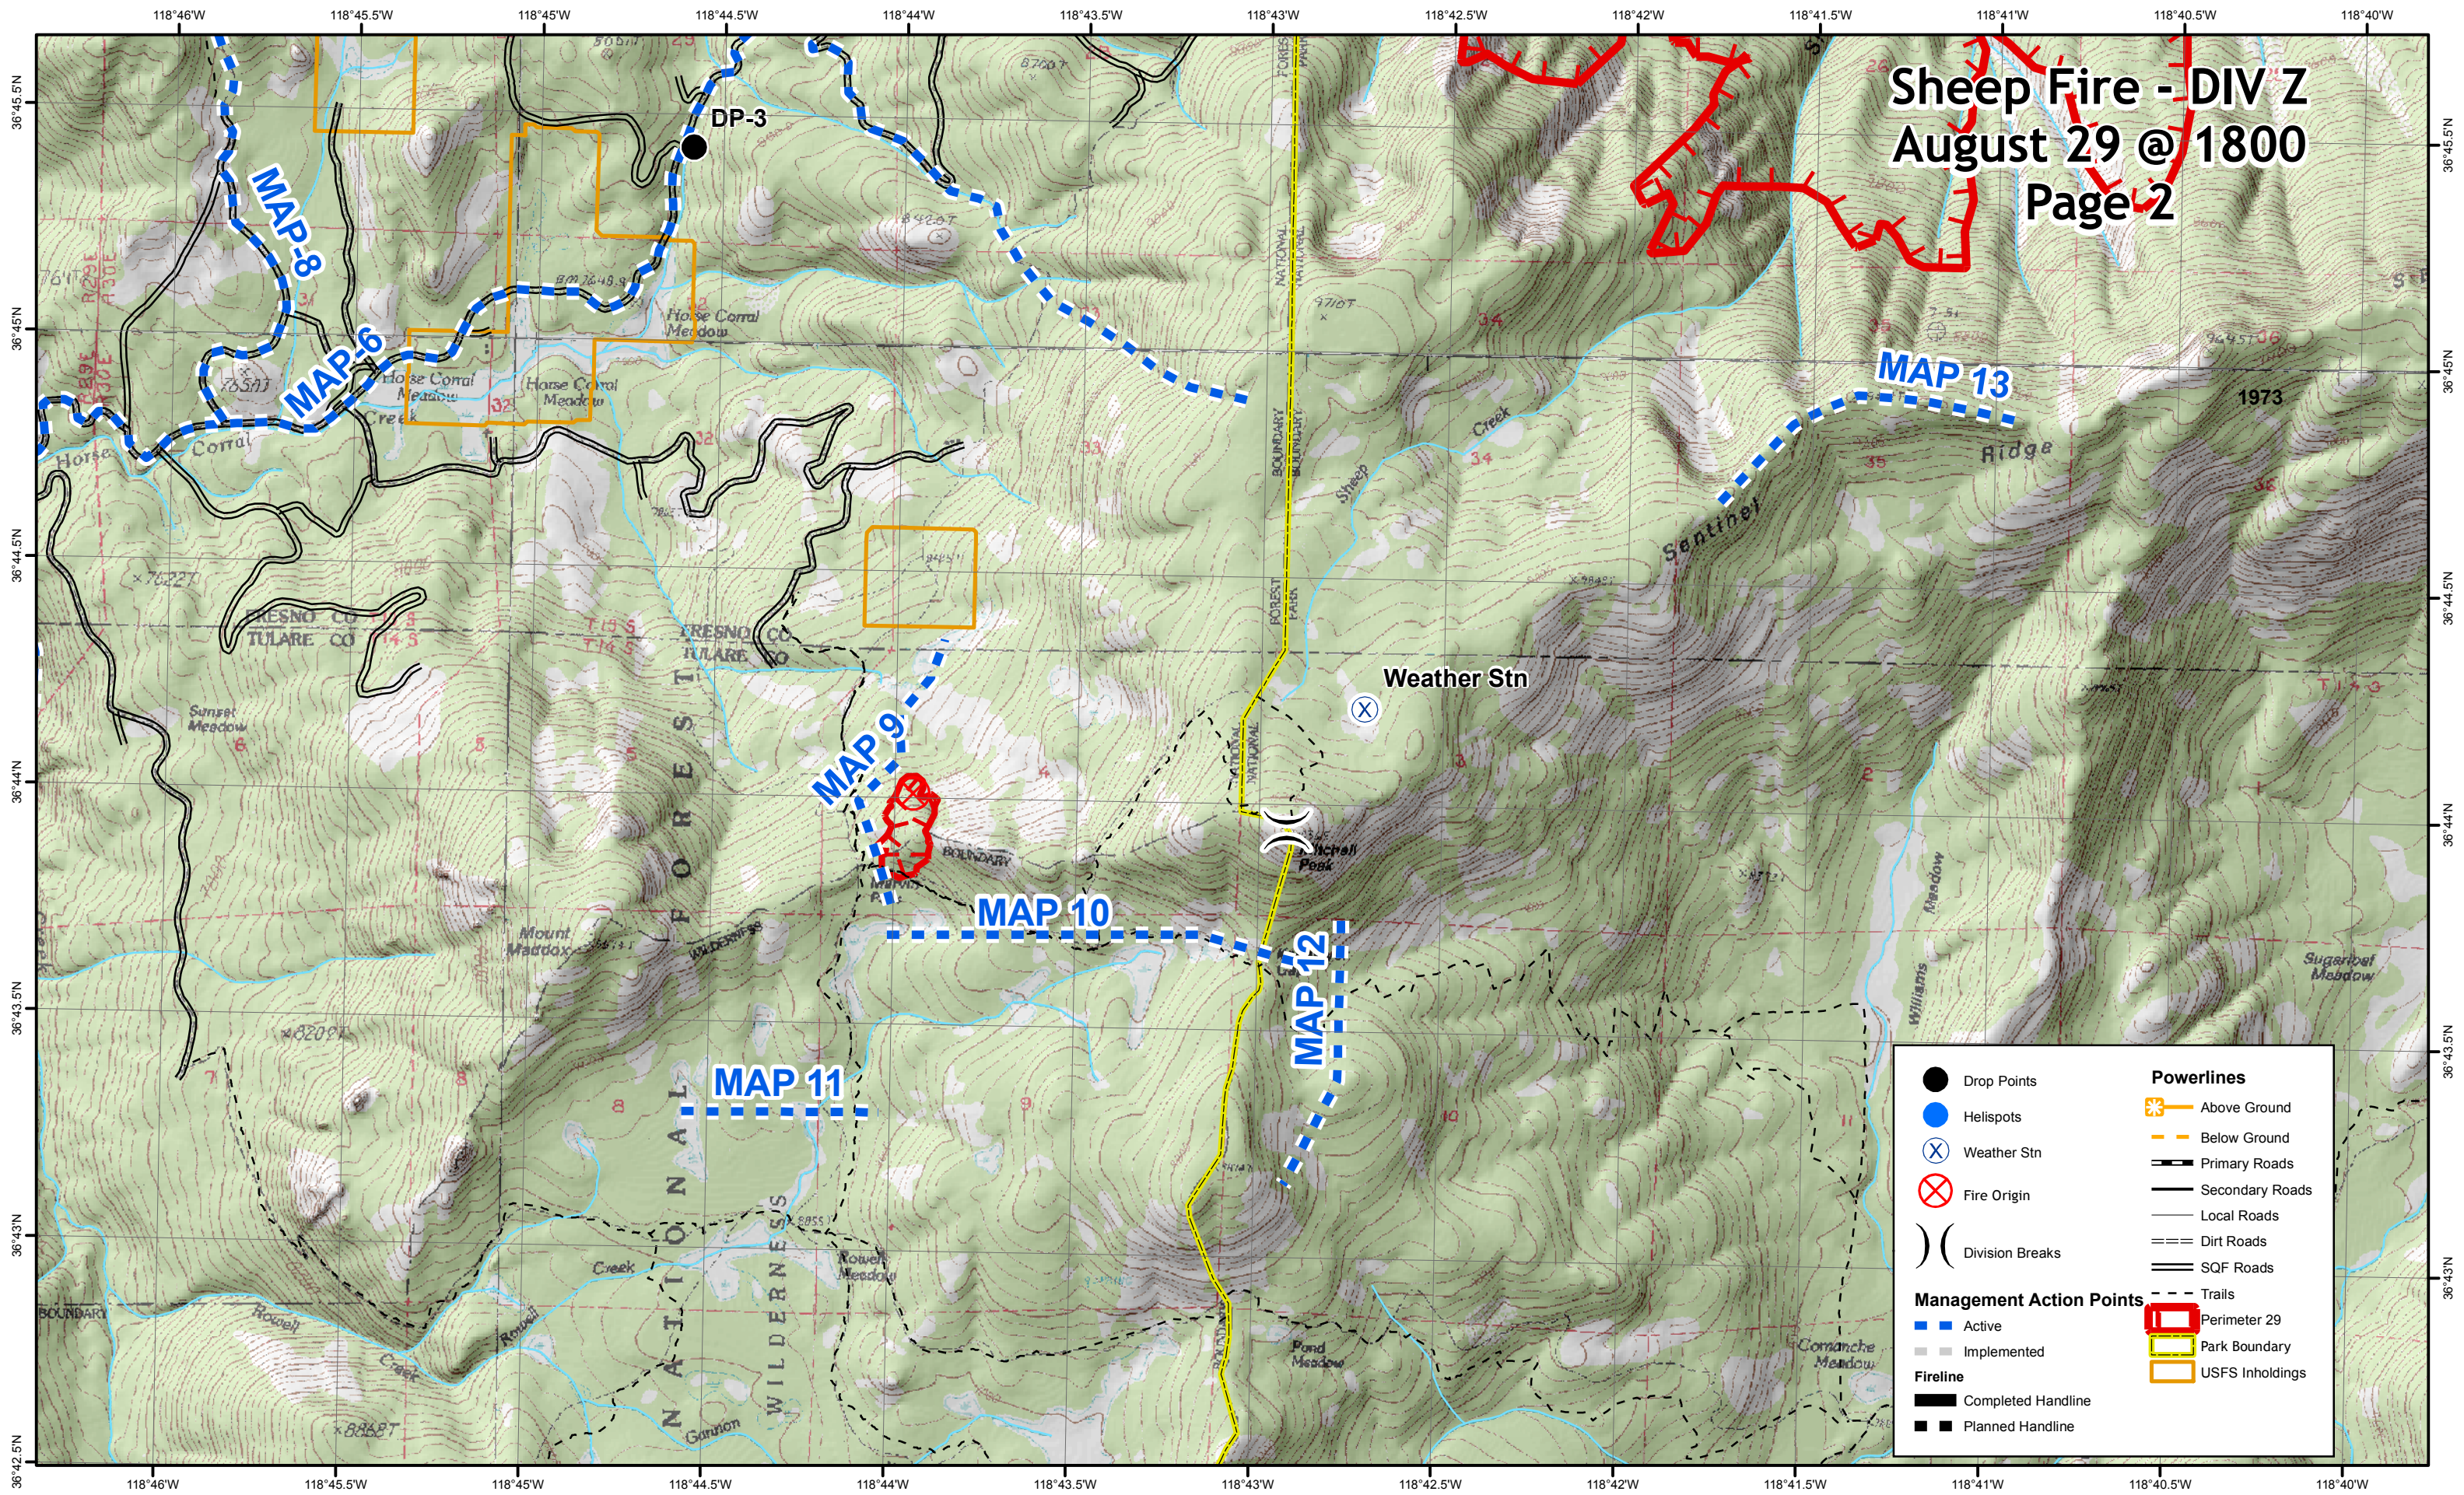

# Sheep Fire - DIV Z

## August 29 @ 1800

### Page 2

●	Drop Points	⚡	Above Ground Powerlines
●	Helispots	⚡	Below Ground Powerlines
⊗	Weather Stn	—	Primary Roads
⊗	Fire Origin	—	Secondary Roads
) (	Division Breaks	—	Local Roads
■	Management Action Points	—	Dirt Roads
■	Active	—	SQF Roads
■	Implemented	—	Trails
■	Planned Handline	⬜	Perimeter 29
		⬜	Park Boundary
		⬜	USFS Inholdings