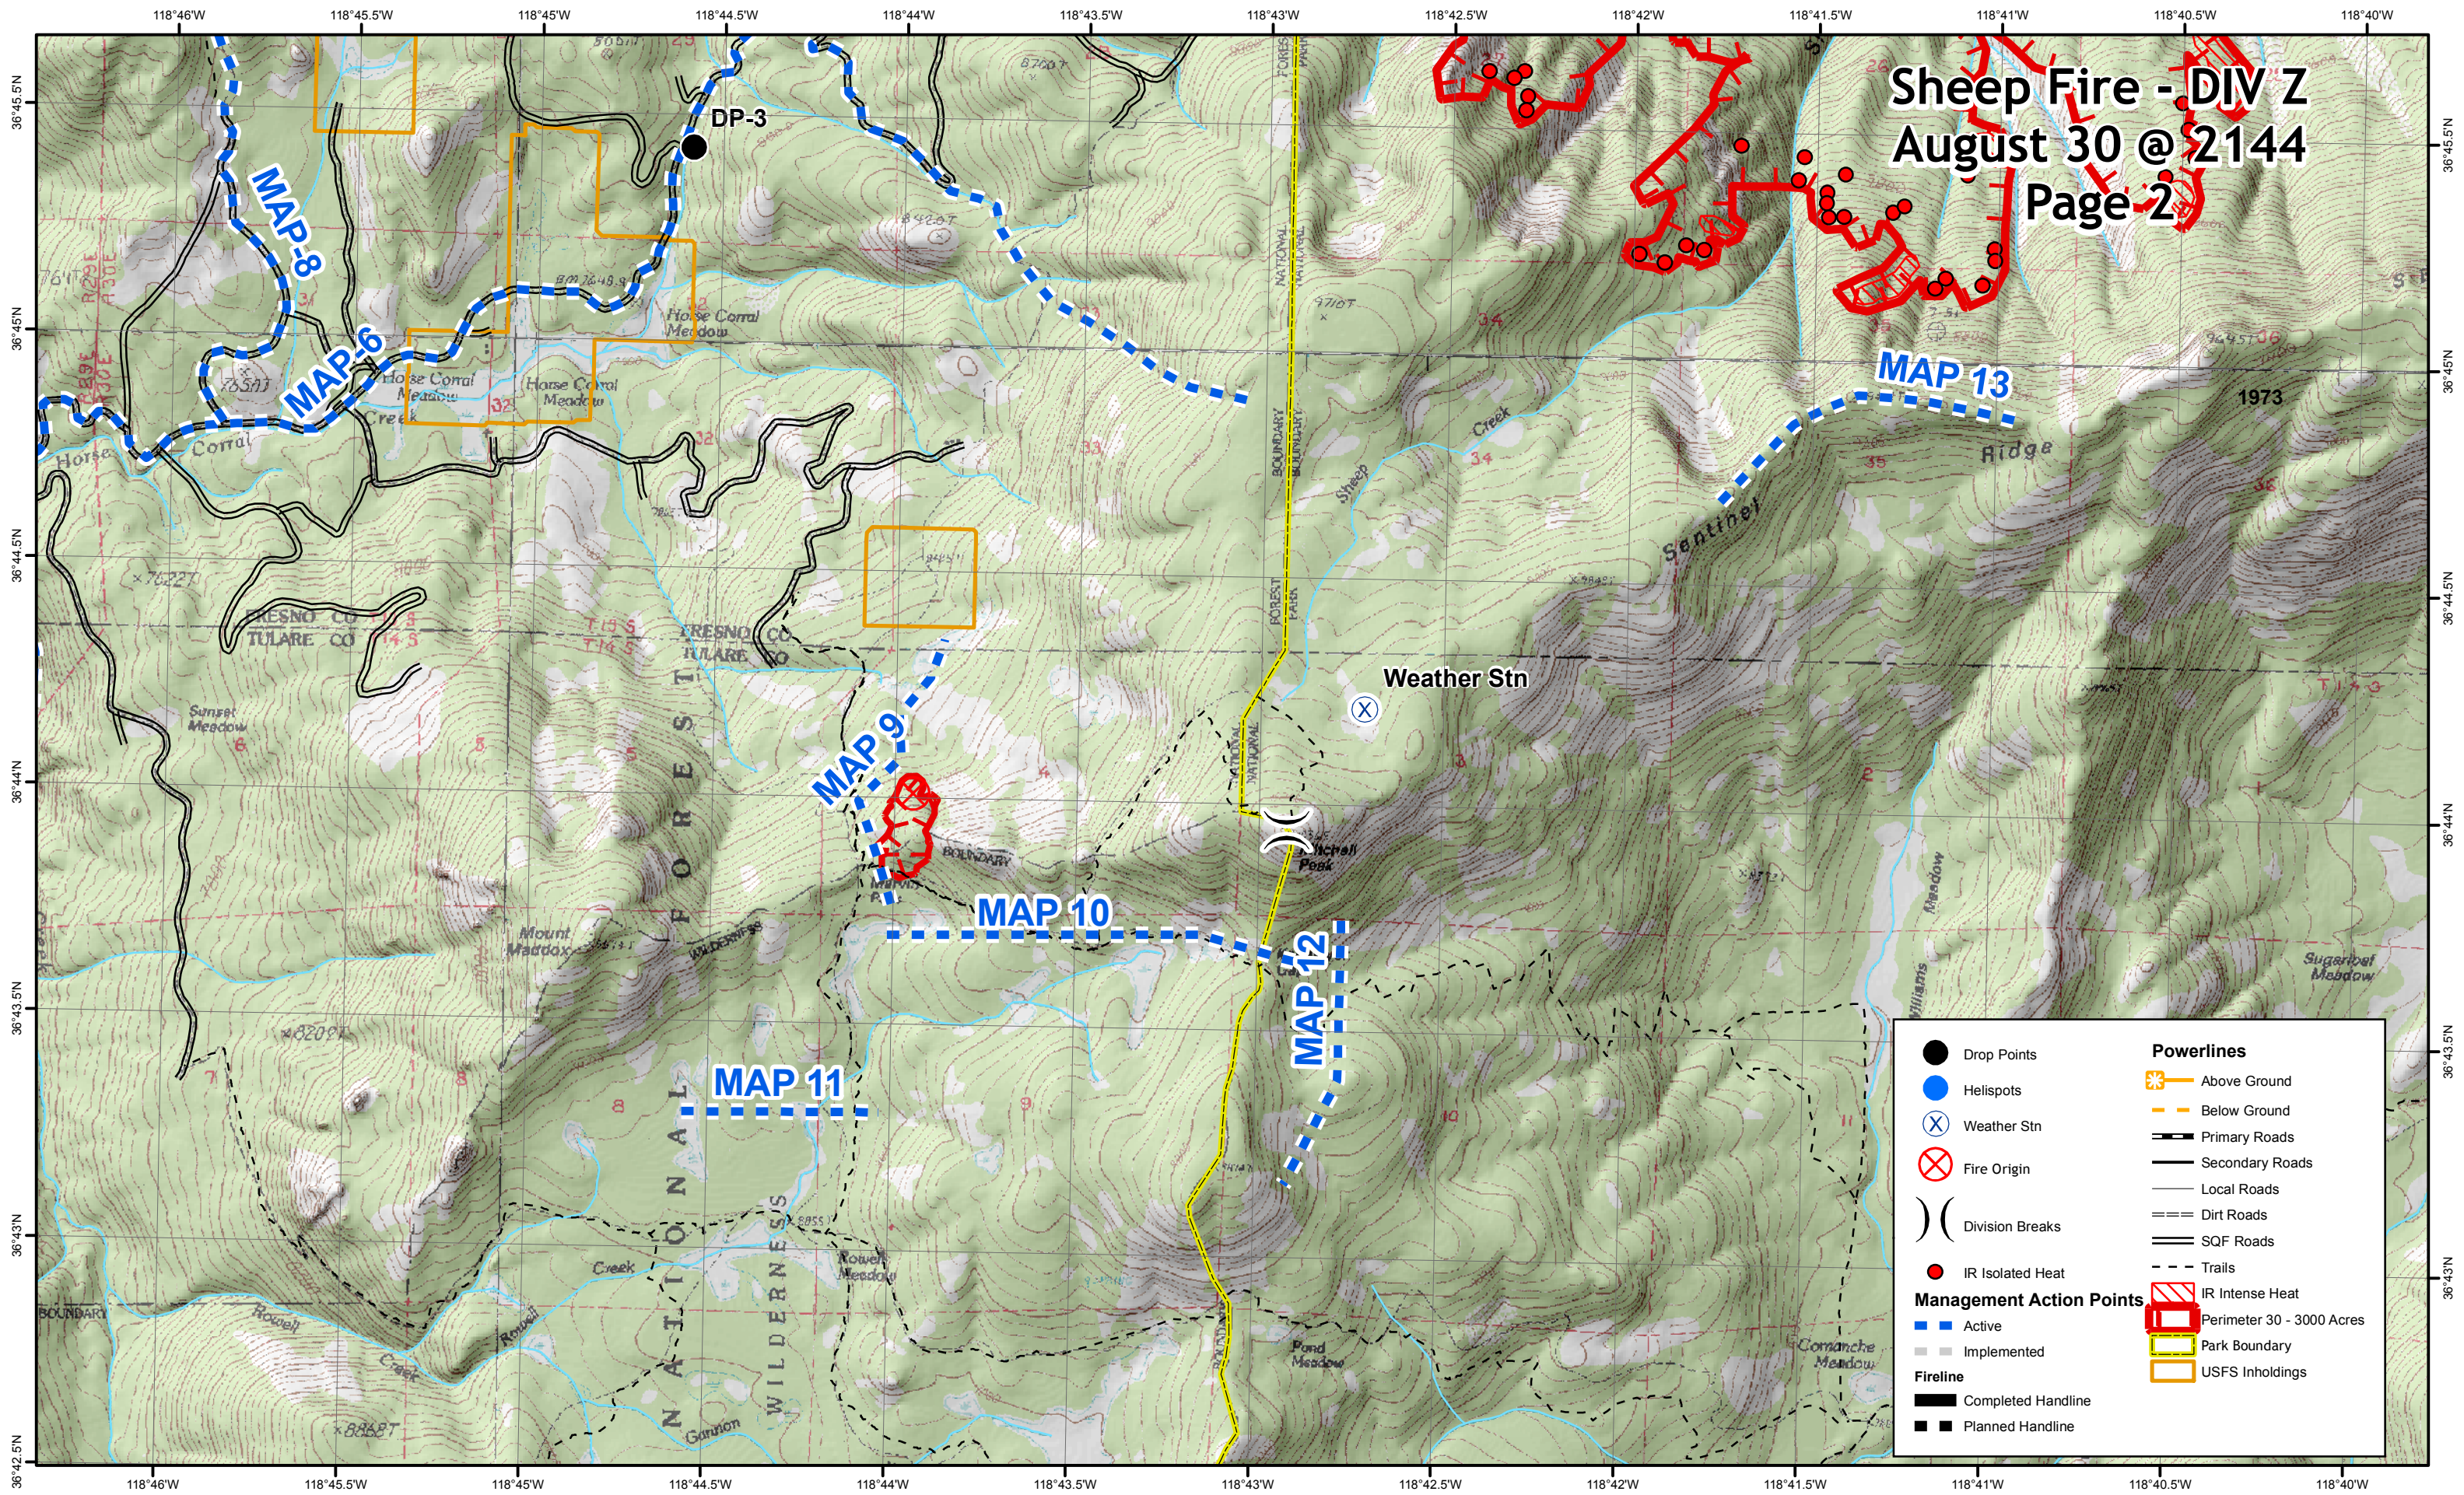

Sheep Fire - DIV Z

August 30 @ 2144

Page 2

●	Drop Points	⚡	Above Ground
●	Helispots	⚡	Below Ground
⊗	Weather Stn	—	Primary Roads
⊗	Fire Origin	—	Secondary Roads
) (Division Breaks	—	Local Roads
●	IR Isolated Heat	—	Dirt Roads
■	Active	—	SQF Roads
■	Implemented	—	Trails
■	Planned Handline	■	IR Intense Heat
		■	Perimeter 30 - 3000 Acres
		■	Park Boundary
		■	USFS Inholdings