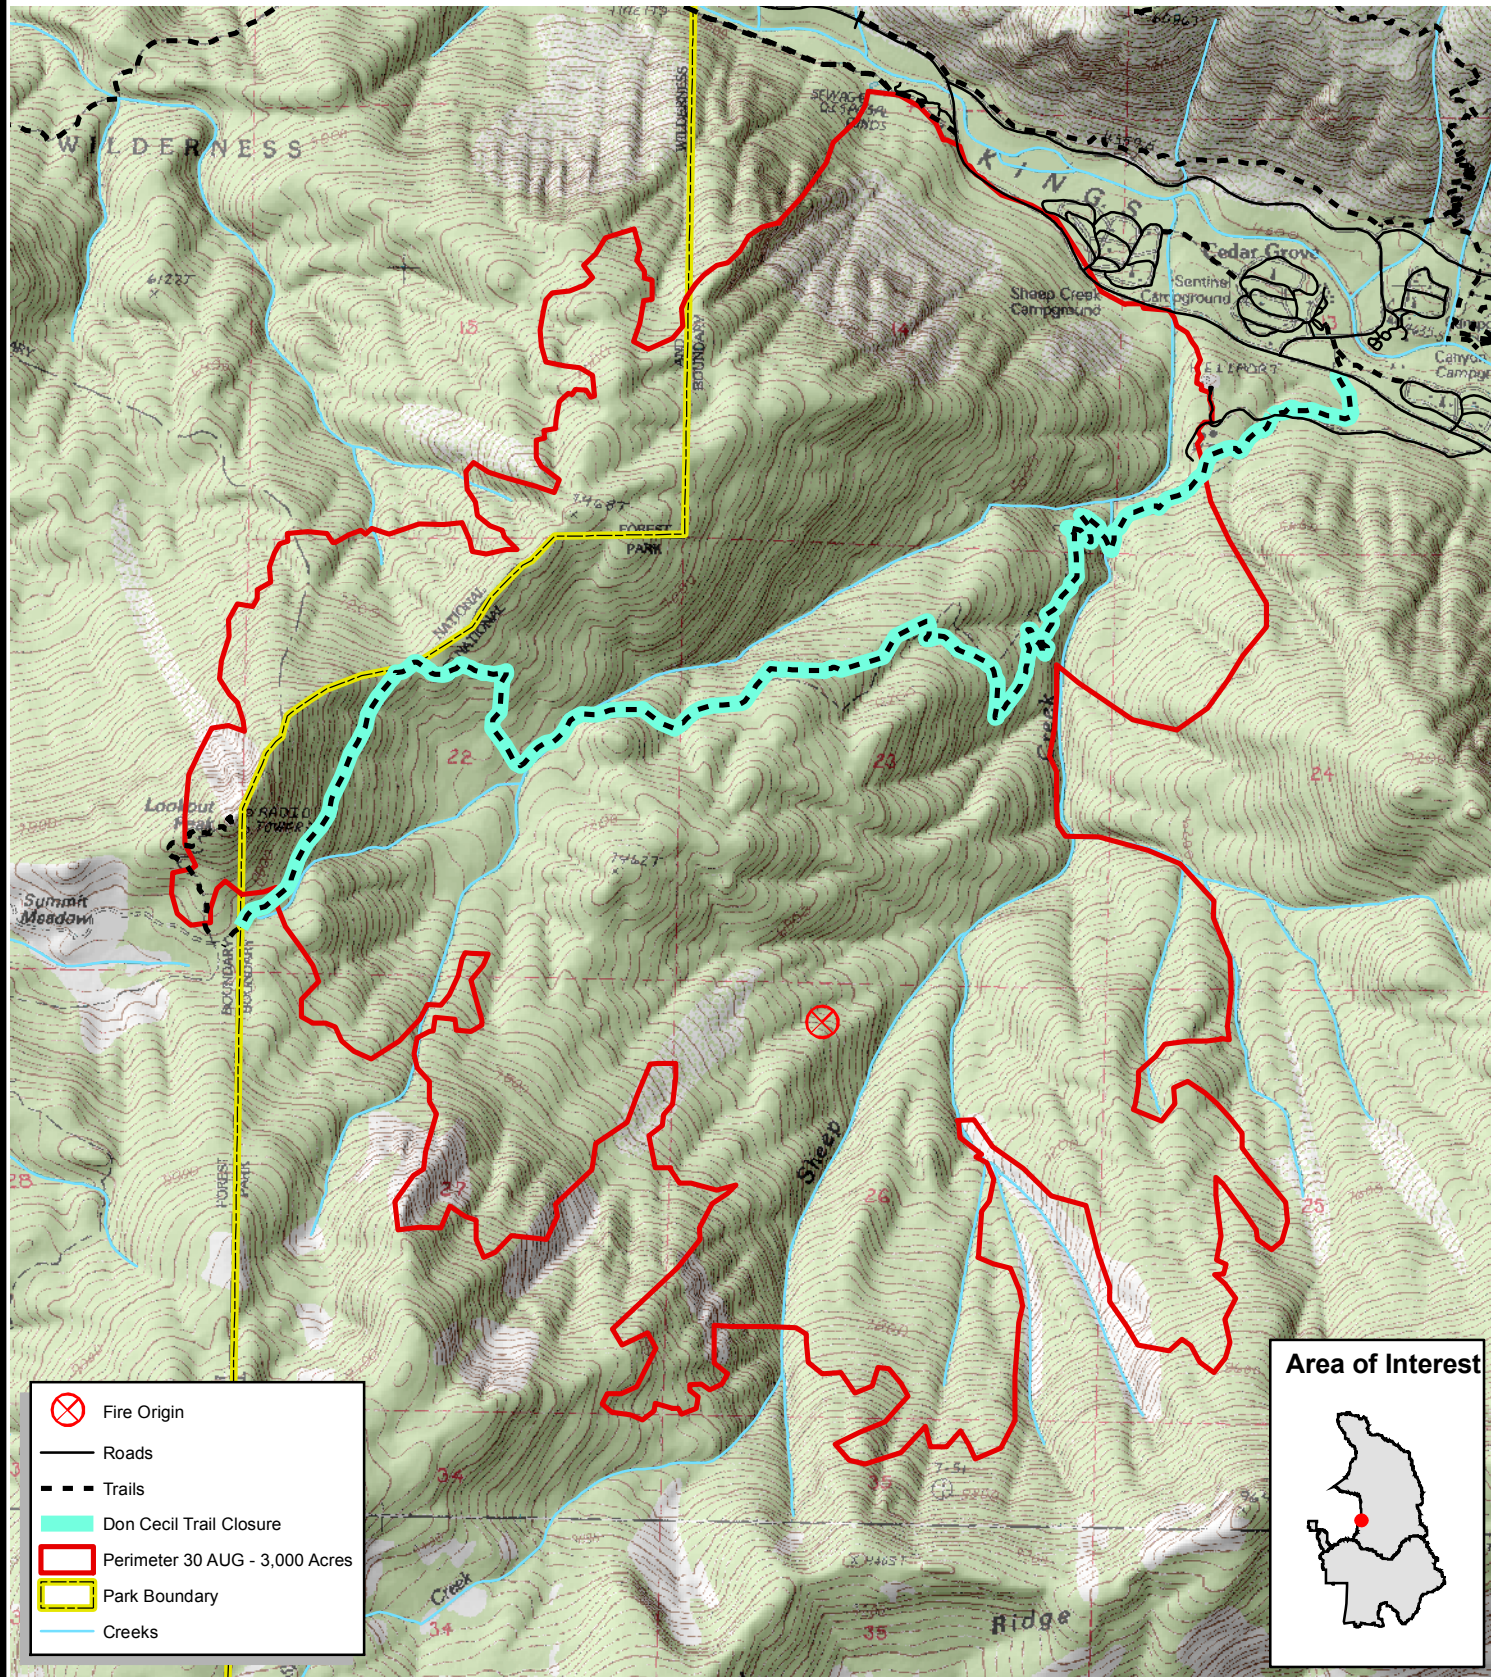

Sheep Fire - 30 AUG

- Fire Origin
- Roads
- Trails
- Don Cecil Trail Closure
- Perimeter 30 AUG - 3,000 Acres
- Park Boundary
- Creeks