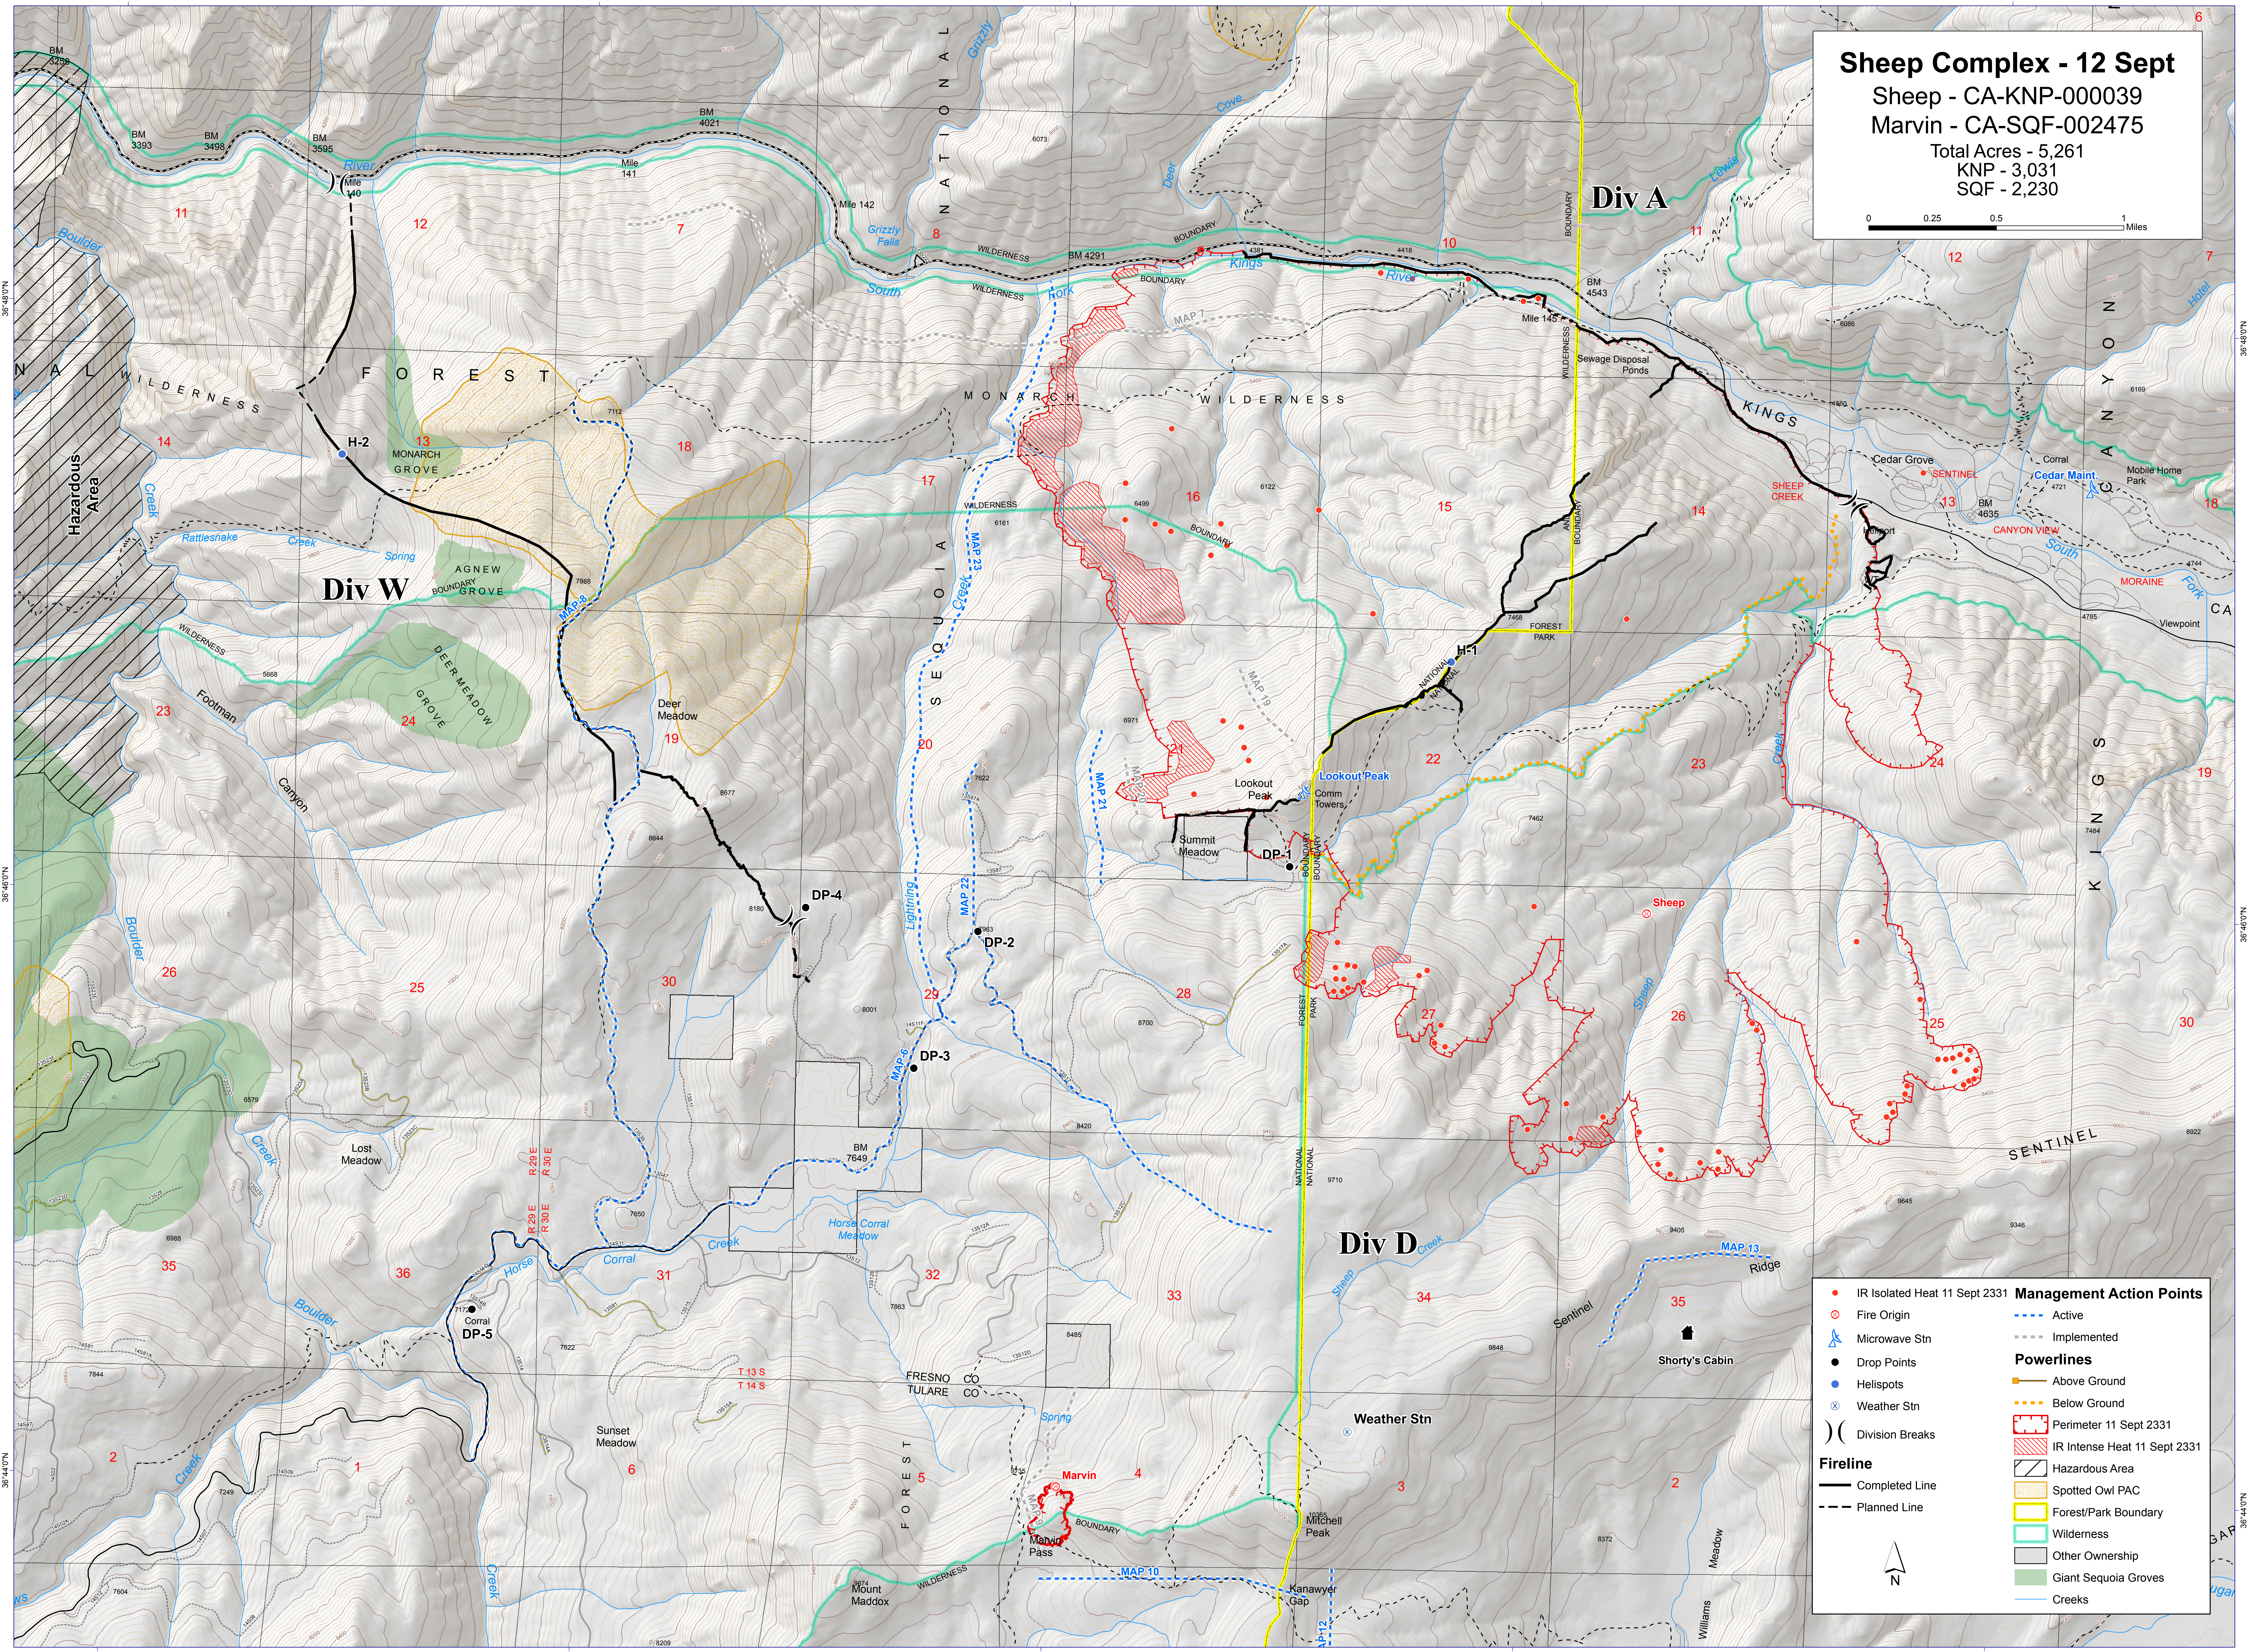

Sheep Complex - 12 Sept
 Sheep - CA-KNP-000039
 Marvin - CA-SQF-002475
 Total Acres - 5,261
 KNP - 3,031
 SQF - 2,230

IR Isolated Heat 11 Sept 2331

- IR Isolated Heat 11 Sept 2331
- Fire Origin
- ▲ Microwave Stn
- Drop Points
- Helispots
- ⊙ Weather Stn
-) Division Breaks

Fireline

- Completed Line
- - - Planned Line

Management Action Points

- Active
- - - Implemented

Powerlines

- Above Ground
- Below Ground
- ▭ Perimeter 11 Sept 2331
- ▨ IR Intense Heat 11 Sept 2331
- ▧ Hazardous Area
- ▩ Spotted Owl PAC
- ▭ Forest/Park Boundary
- ▭ Wilderness
- ▭ Other Ownership
- ▭ Giant Sequoia Groves
- Creeks

Other Features:

- ▲ Weather Stn
- ▲ Shorty's Cabin
- ▲ Mitchell Peak
- ▲ Kanawyer Gap