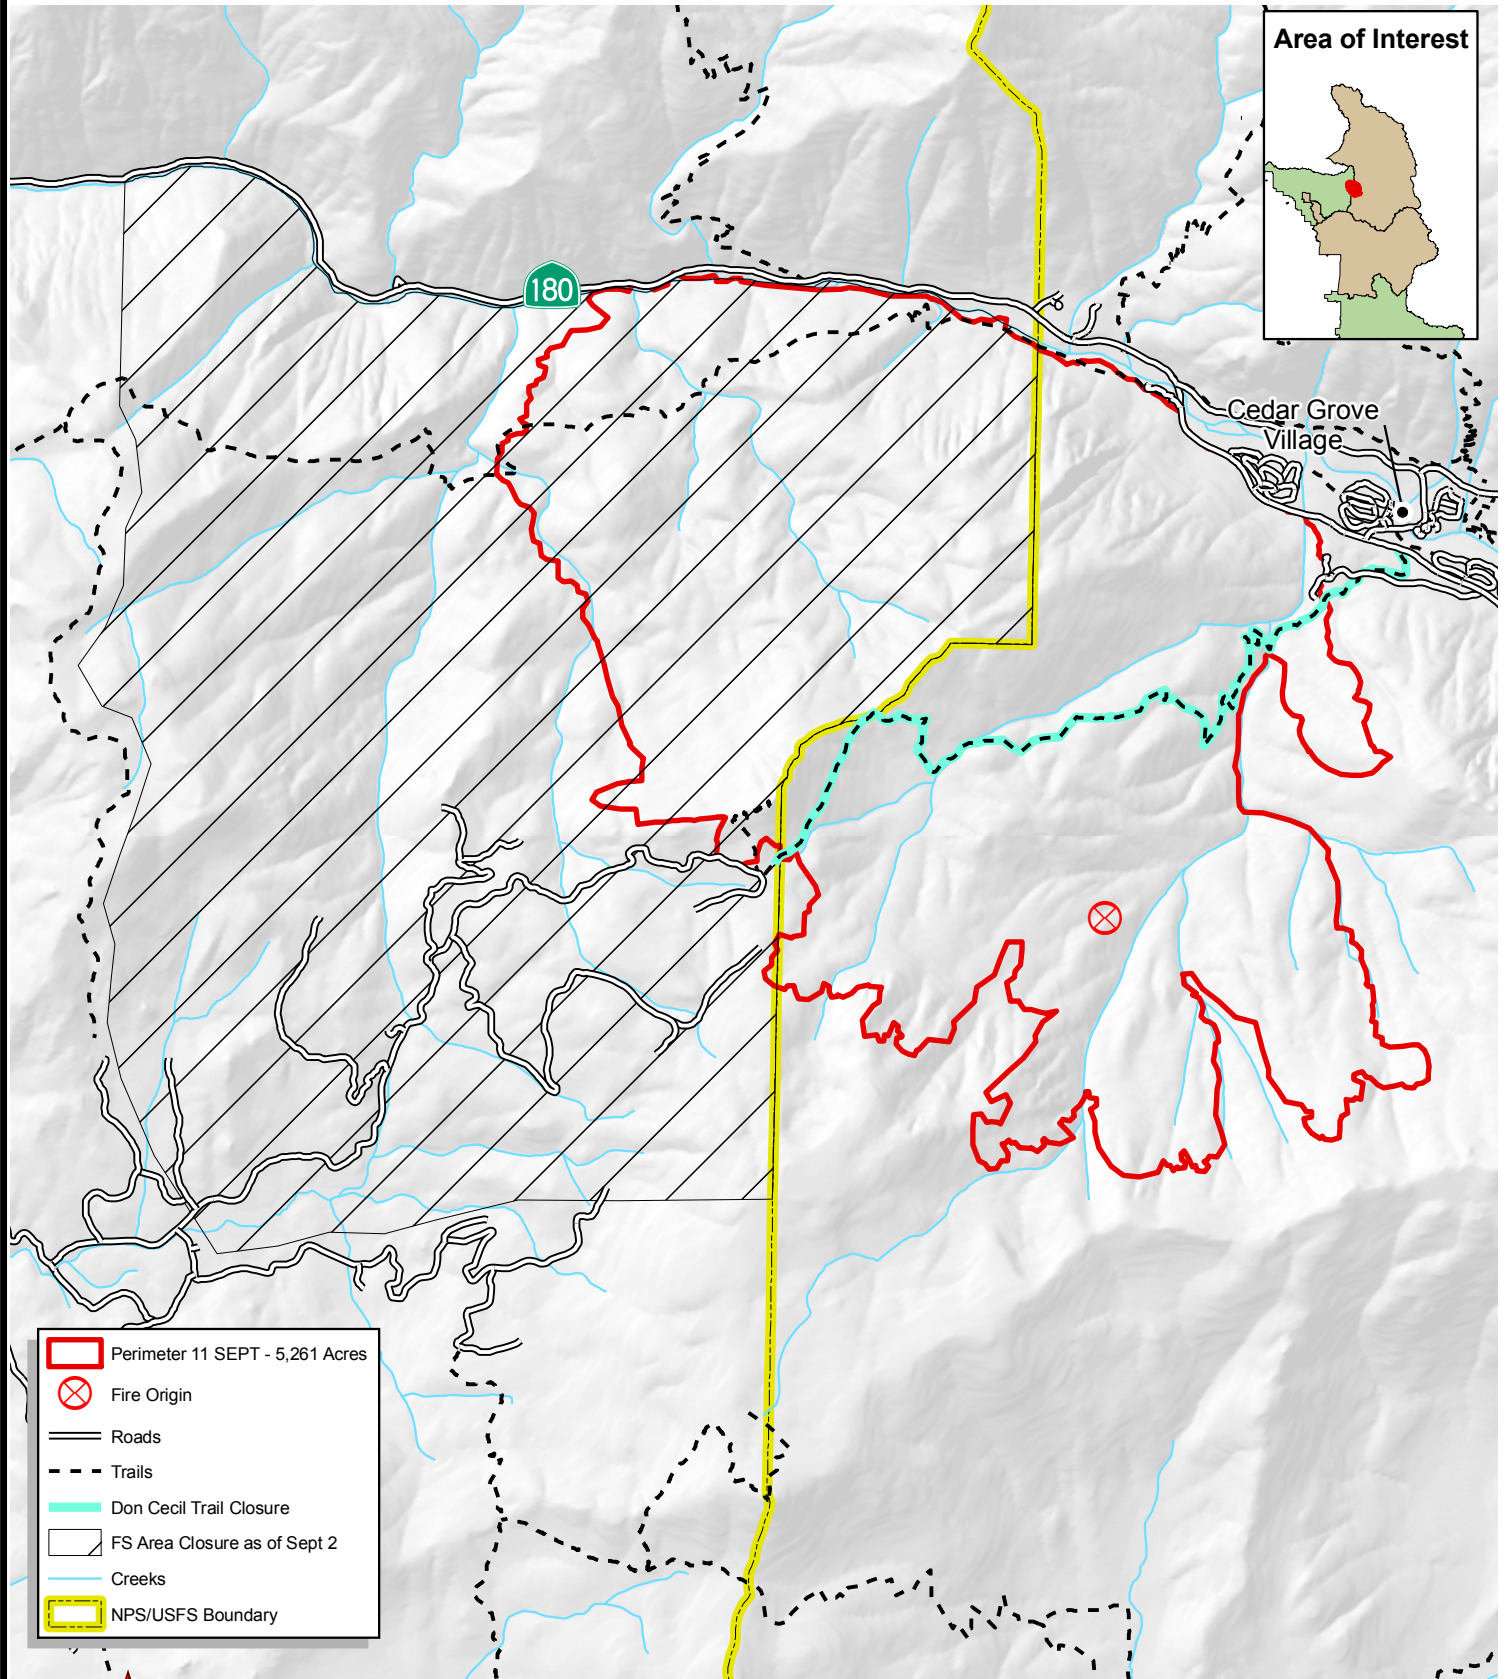

Sheep Fire - 12 SEPT

-  Perimeter 11 SEPT - 5,261 Acres
-  Fire Origin
-  Roads
-  Trails
-  Don Cecil Trail Closure
-  FS Area Closure as of Sept 2
-  Creeks
-  NPS/USFS Boundary