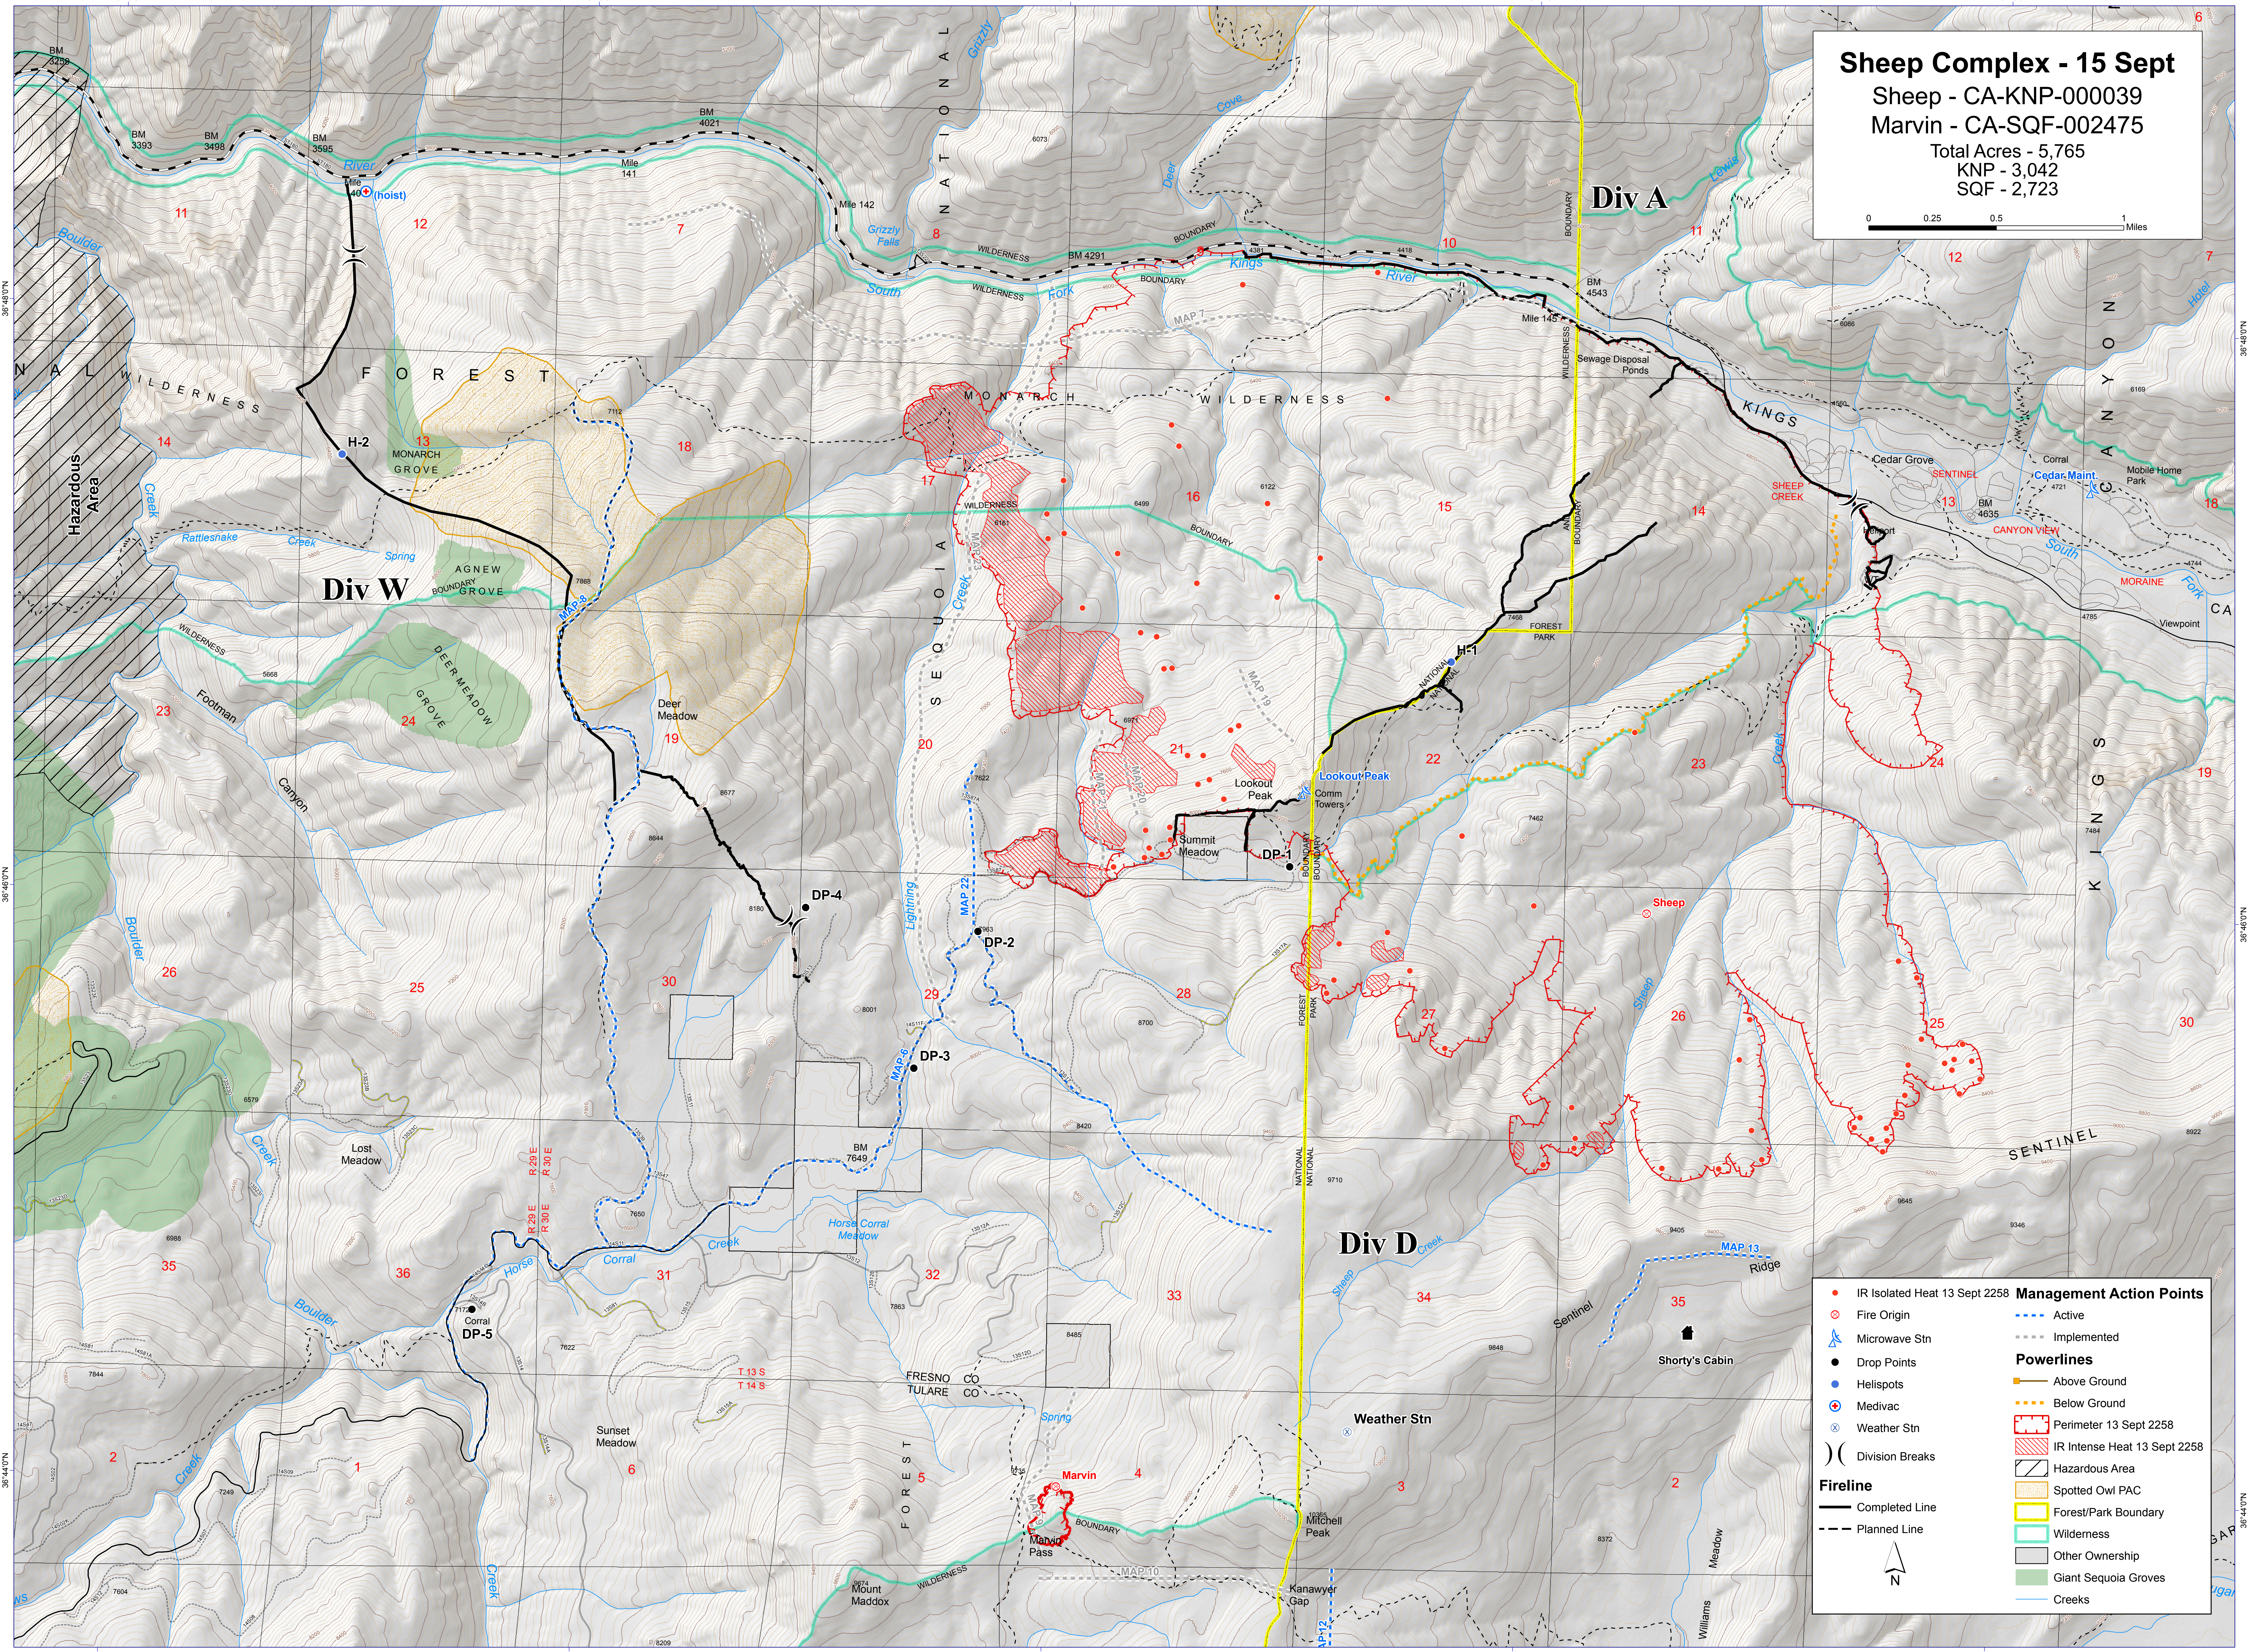

**Sheep Complex - 15 Sept**  
 Sheep - CA-KNP-000039  
 Marvin - CA-SQF-002475  
 Total Acres - 5,765  
 KNP - 3,042  
 SQF - 2,723

● IR Isolated Heat 13 Sept 2258	Management Action Points
○ Fire Origin	--- Active
▲ Microwave Stn	--- Implemented
● Drop Points	<b>Powerlines</b>
● Helispots	— Above Ground
● Medivac	--- Below Ground
⊗ Weather Stn	▭ Perimeter 13 Sept 2258
⊗ Weather Stn	▭ IR Intense Heat 13 Sept 2258
) Division Breaks	▭ Hazardous Area
<b>Fireline</b>	▭ Spotted Owl PAC
— Completed Line	▭ Forest/Park Boundary
- - - Planned Line	▭ Wilderness
	▭ Other Ownership
	▭ Giant Sequoia Groves
	▭ Creeks