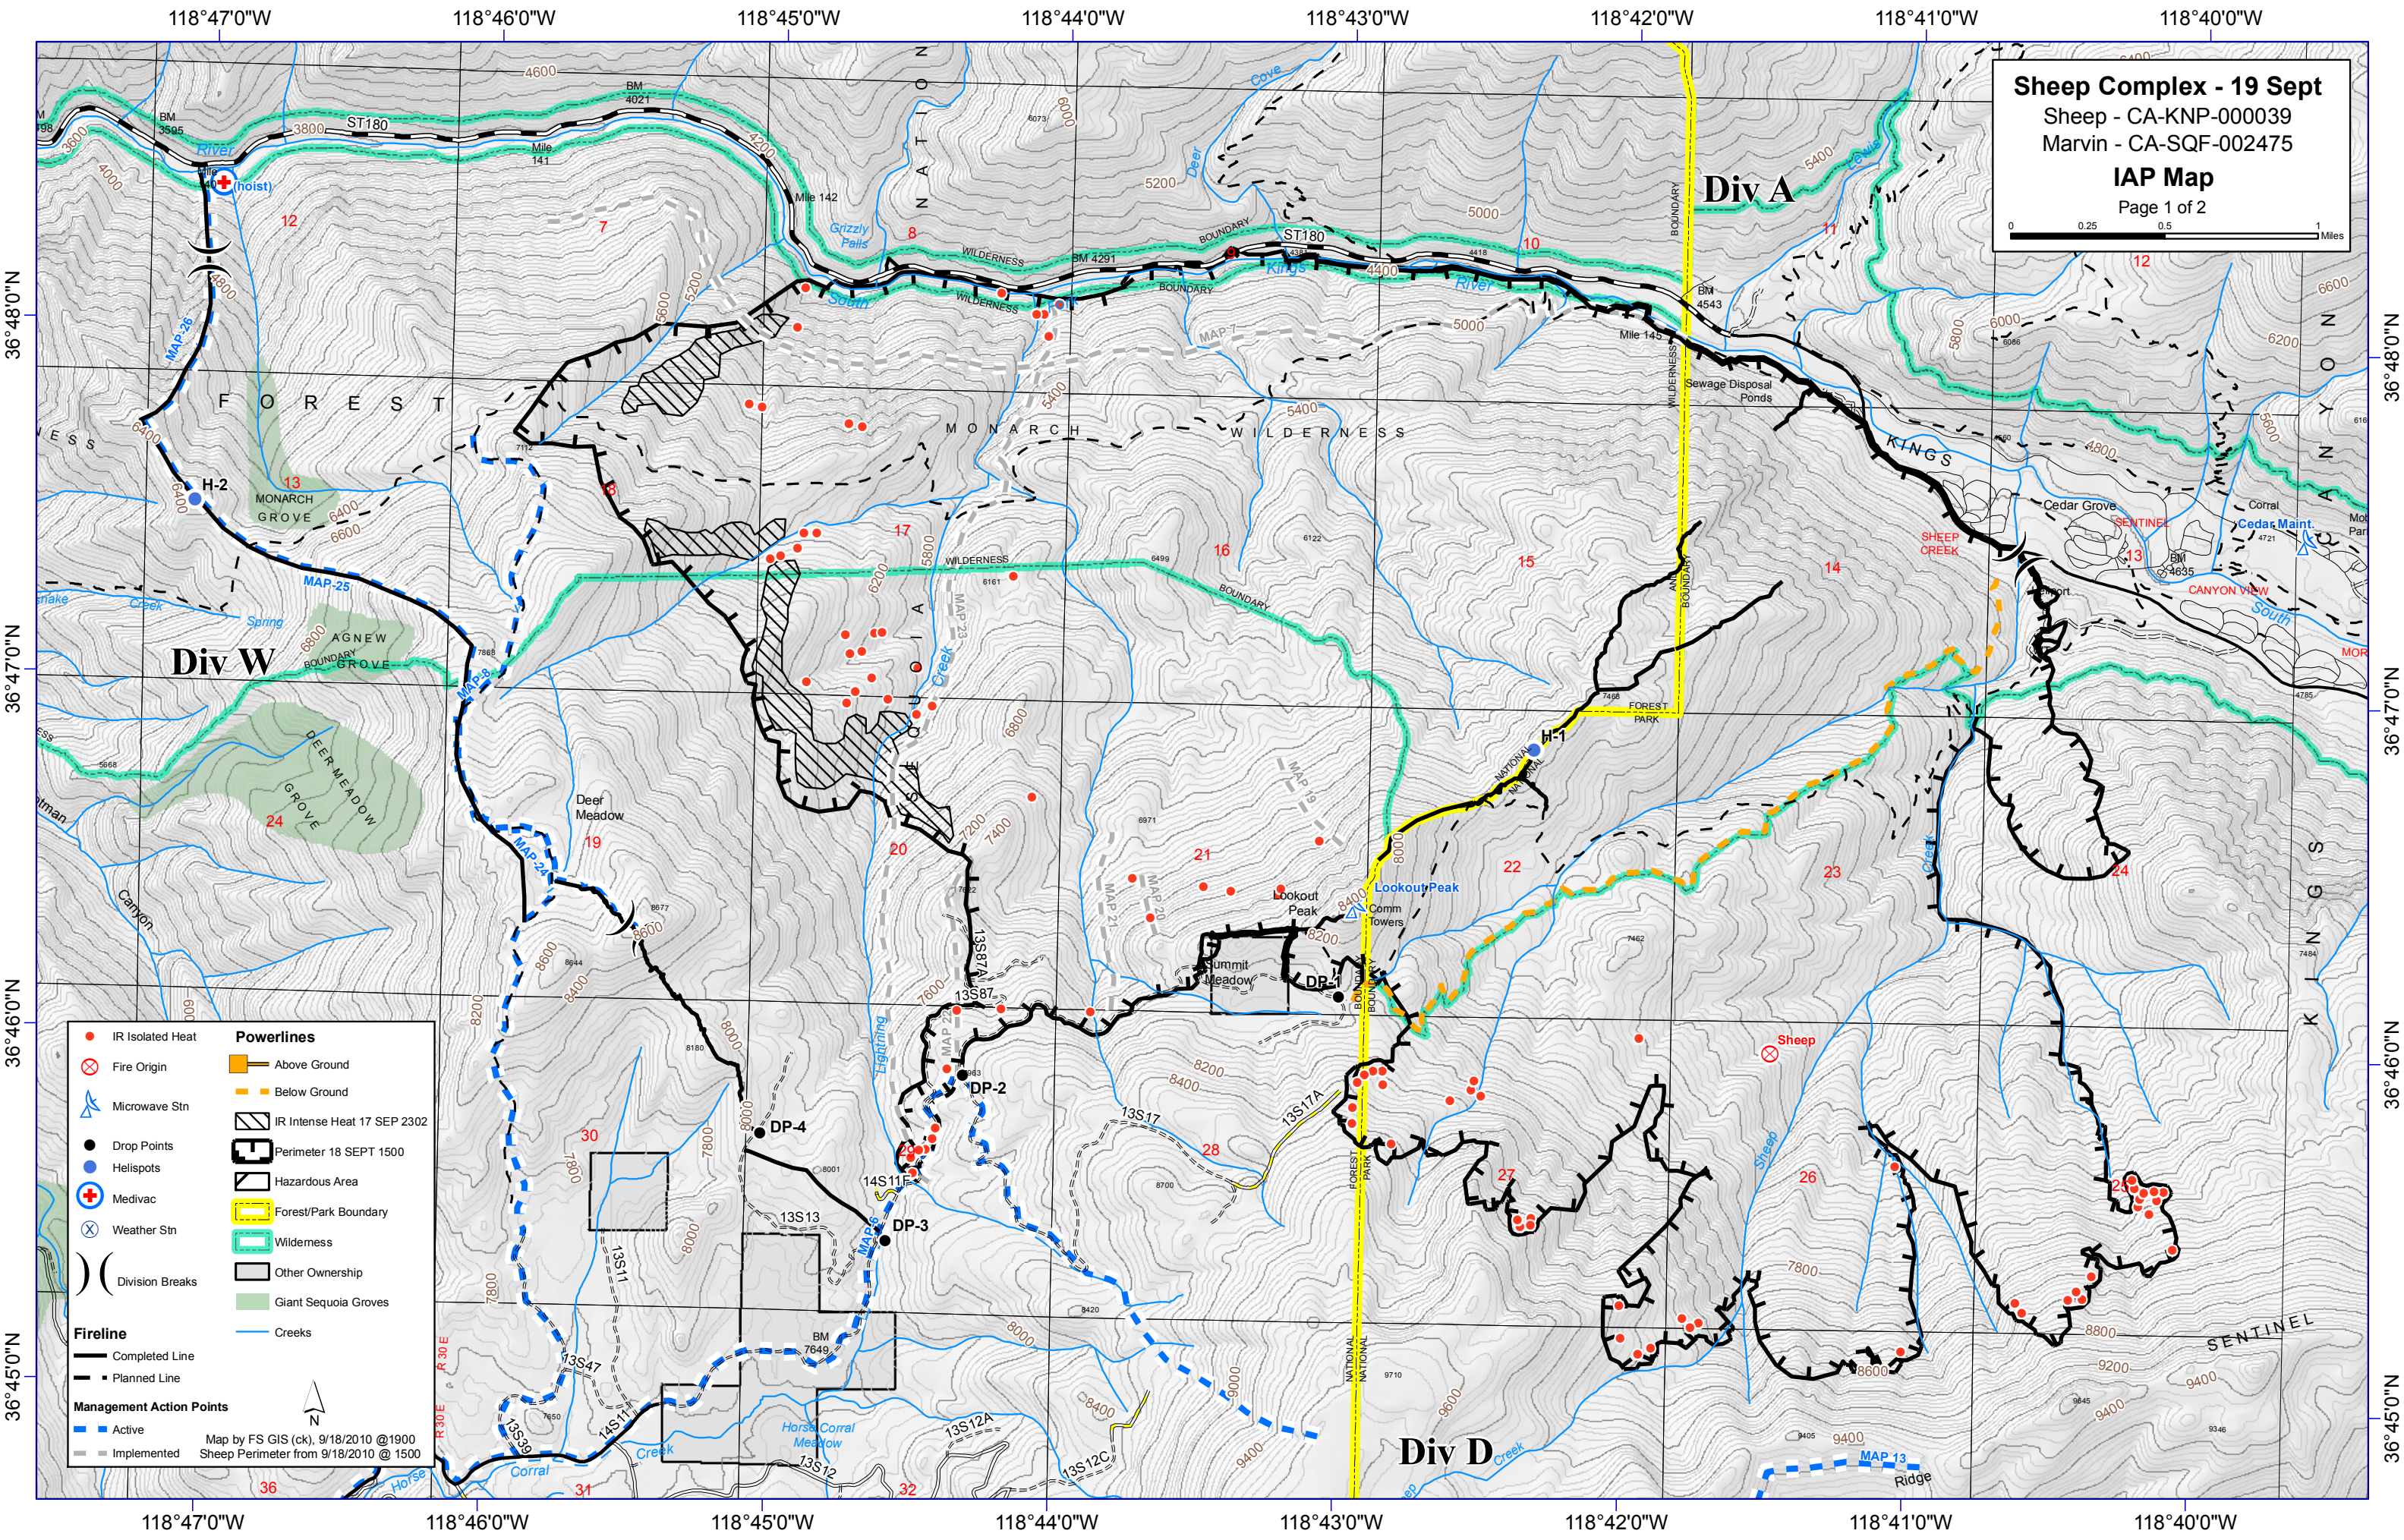

Sheep Complex - 19 Sept
 Sheep - CA-KNP-000039
 Marvin - CA-SQF-002475
IAP Map
 Page 1 of 2

● IR Isolated Heat	Powerlines
⊗ Fire Origin	■ Above Ground
⚡ Microwave Stn	▬ Below Ground
● Drop Points	▨ IR Intense Heat 17 SEP 2302
● Helispots	▩ Perimeter 18 SEPT 1500
⊕ Medivac	▩ Hazardous Area
⊗ Weather Stn	▩ Forest/Park Boundary
) (Division Breaks	▩ Wilderness
	▩ Other Ownership
	▩ Giant Sequoia Groves
	▬ Creeks
Fireline	
— Completed Line	
- - - Planned Line	
Management Action Points	
■ Active	
■ Implemented	

Map by FS GIS (ck), 9/18/2010 @1900
 Sheep Perimeter from 9/18/2010 @ 1500