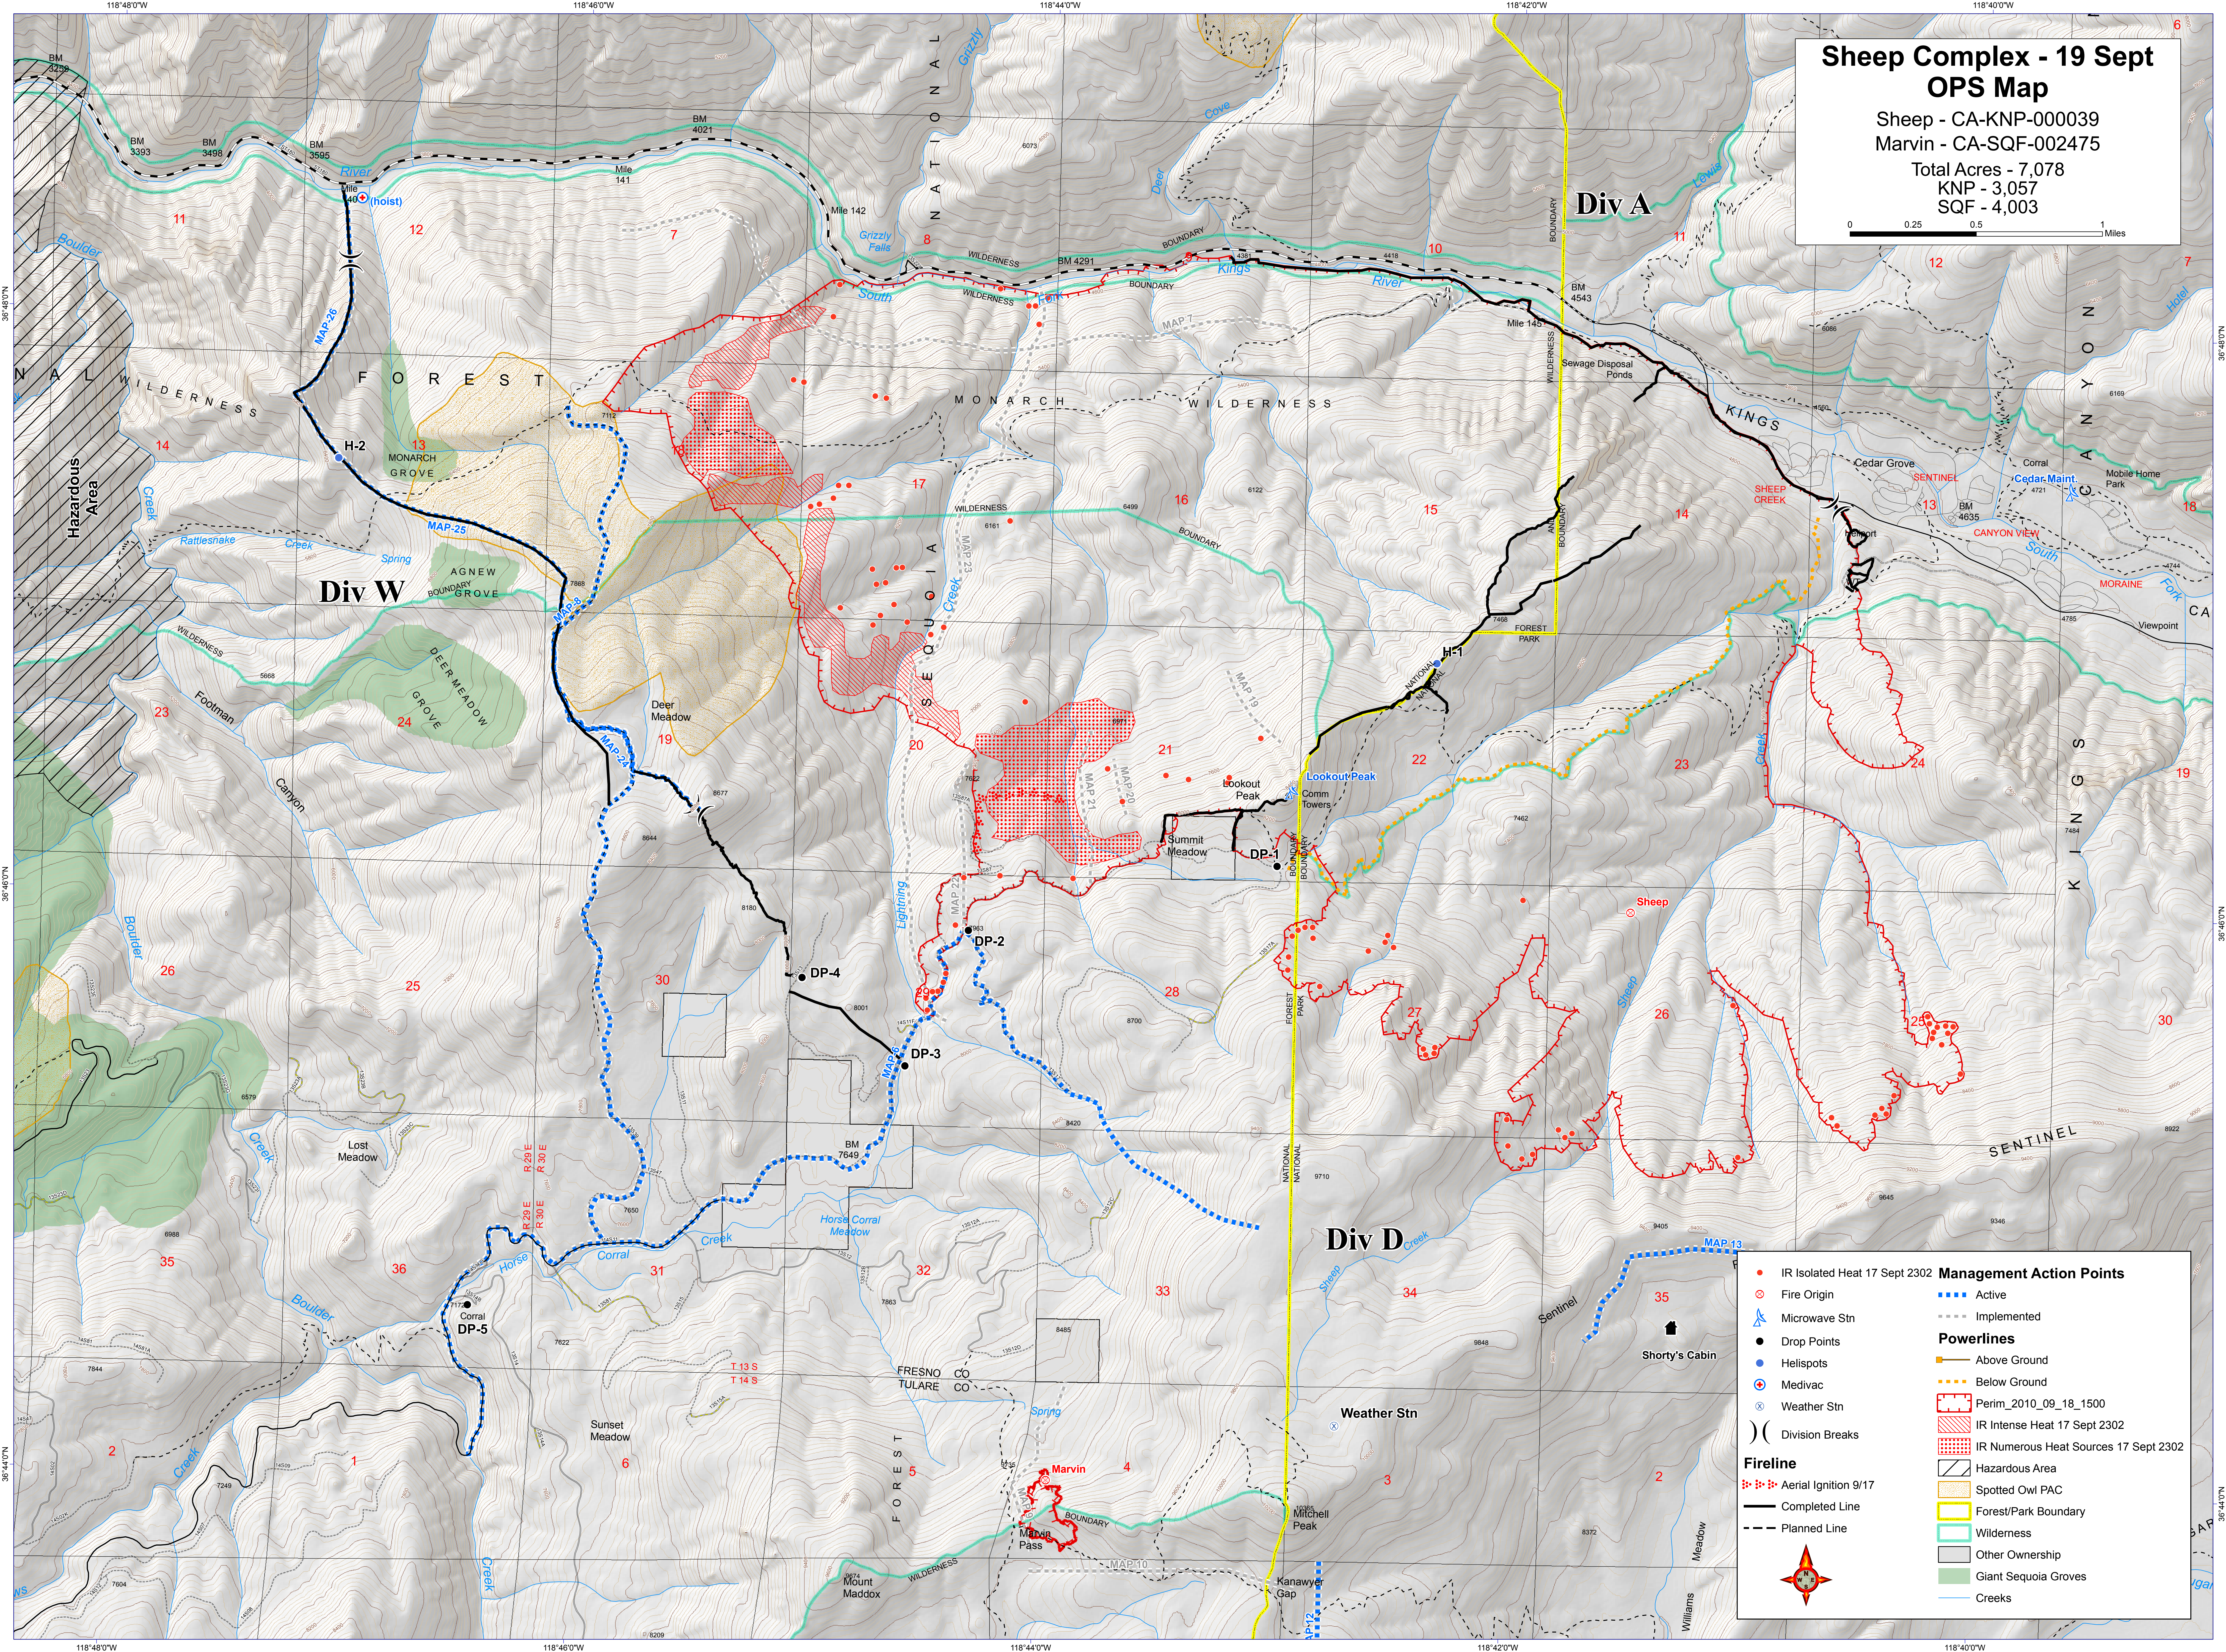

Sheep Complex - 19 Sept OPS Map

Sheep - CA-KNP-000039
 Marvin - CA-SQF-002475

Total Acres - 7,078
 KNP - 3,057
 SQF - 4,003

<ul style="list-style-type: none"> ● IR Isolated Heat 17 Sept 2302 ⊗ Fire Origin ⊗ Microwave Stn ● Drop Points ● Helispots ⊗ Medivac ⊗ Weather Stn) Division Breaks 	<ul style="list-style-type: none"> ● Active --- Implemented 	<p>Powerlines</p> <ul style="list-style-type: none"> — Above Ground --- Below Ground ▭ Perim_2010_09_18_1500 ▭ IR Intense Heat 17 Sept 2302 ▭ IR Numerous Heat Sources 17 Sept 2302 ▭ Hazardous Area ▭ Spotted Owl PAC ▭ Forest/Park Boundary ▭ Wilderness ▭ Other Ownership ▭ Giant Sequoia Groves — Creeks
<p>Fireline</p> <ul style="list-style-type: none"> --- Aerial Ignition 9/17 — Completed Line --- Planned Line 	<p>Management Action Points</p>	