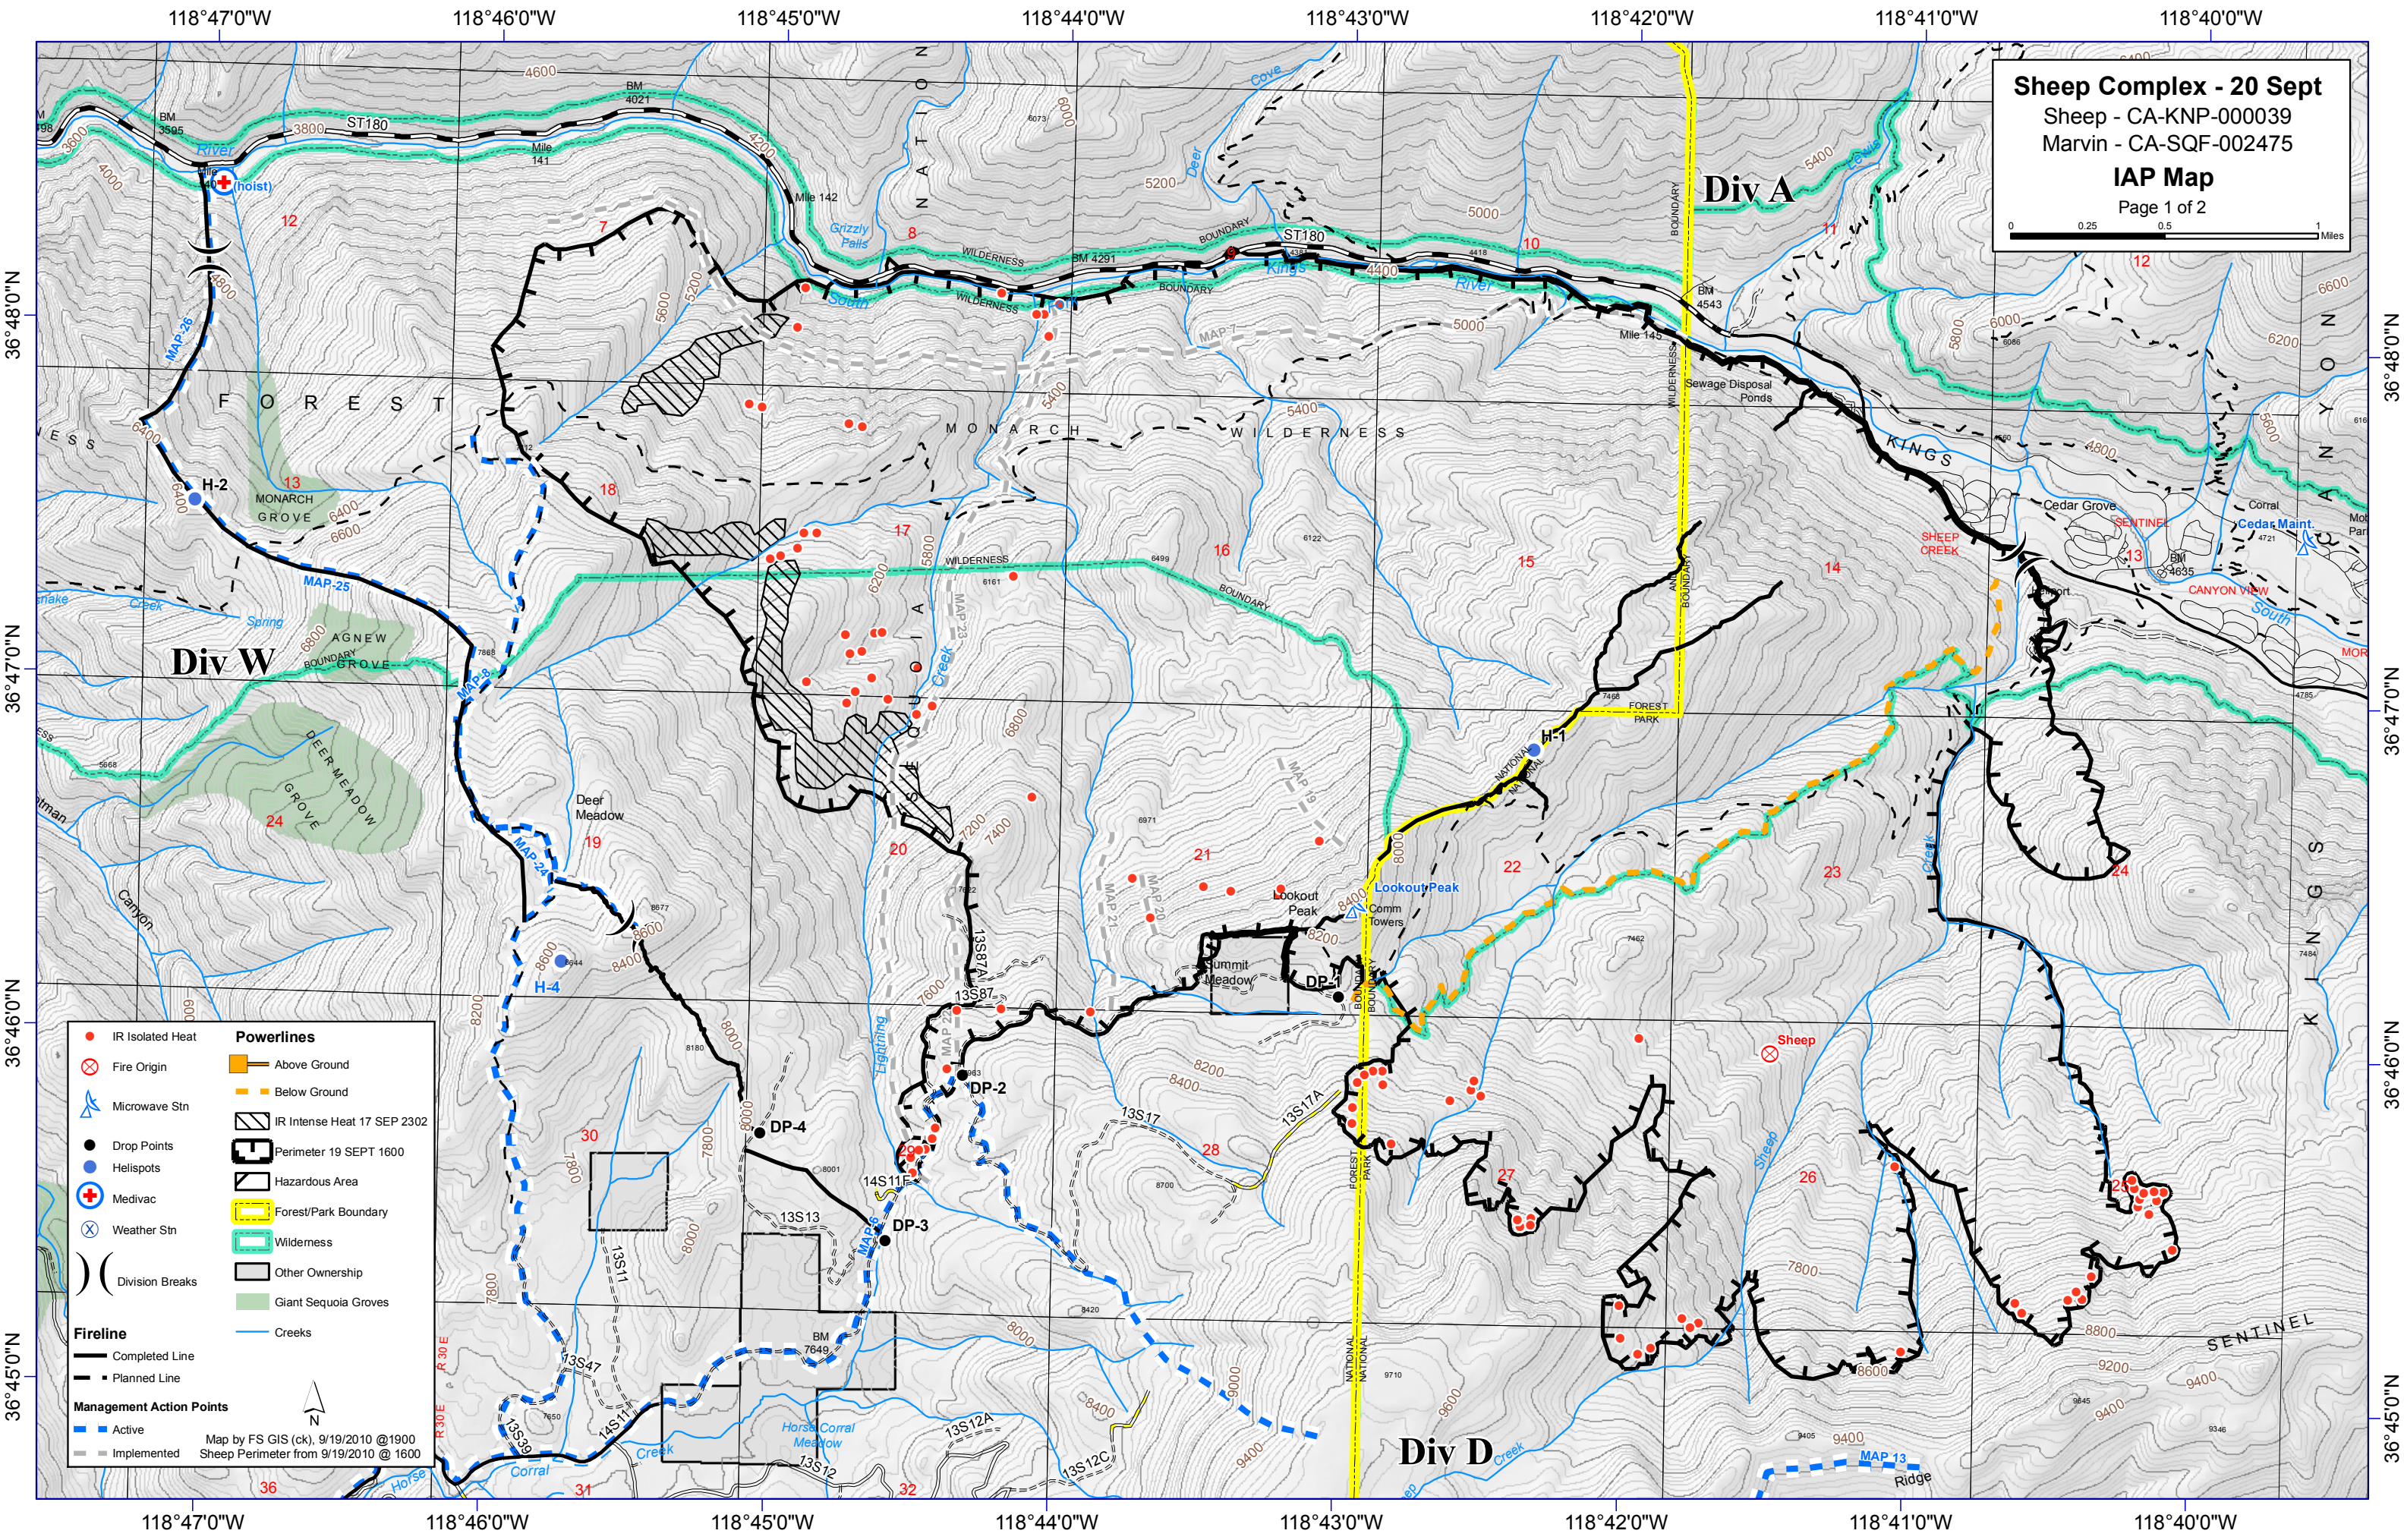

Sheep Complex - 20 Sept
 Sheep - CA-KNP-000039
 Marvin - CA-SQF-002475
IAP Map
 Page 1 of 2

IR Isolated Heat	Powerlines
Fire Origin	Above Ground
Microwave Stn	Below Ground
Drop Points	IR Intense Heat 17 SEP 2302
Helispots	Perimeter 19 SEPT 1600
Medivac	Hazardous Area
Weather Stn	Forest/Park Boundary
Division Breaks	Wilderness
Fireline	Other Ownership
Completed Line	Giant Sequoia Groves
Planned Line	Creeks
Management Action Points	
Active	
Implemented	

Map by FS GIS (ck), 9/19/2010 @1900
 Sheep Perimeter from 9/19/2010 @ 1600