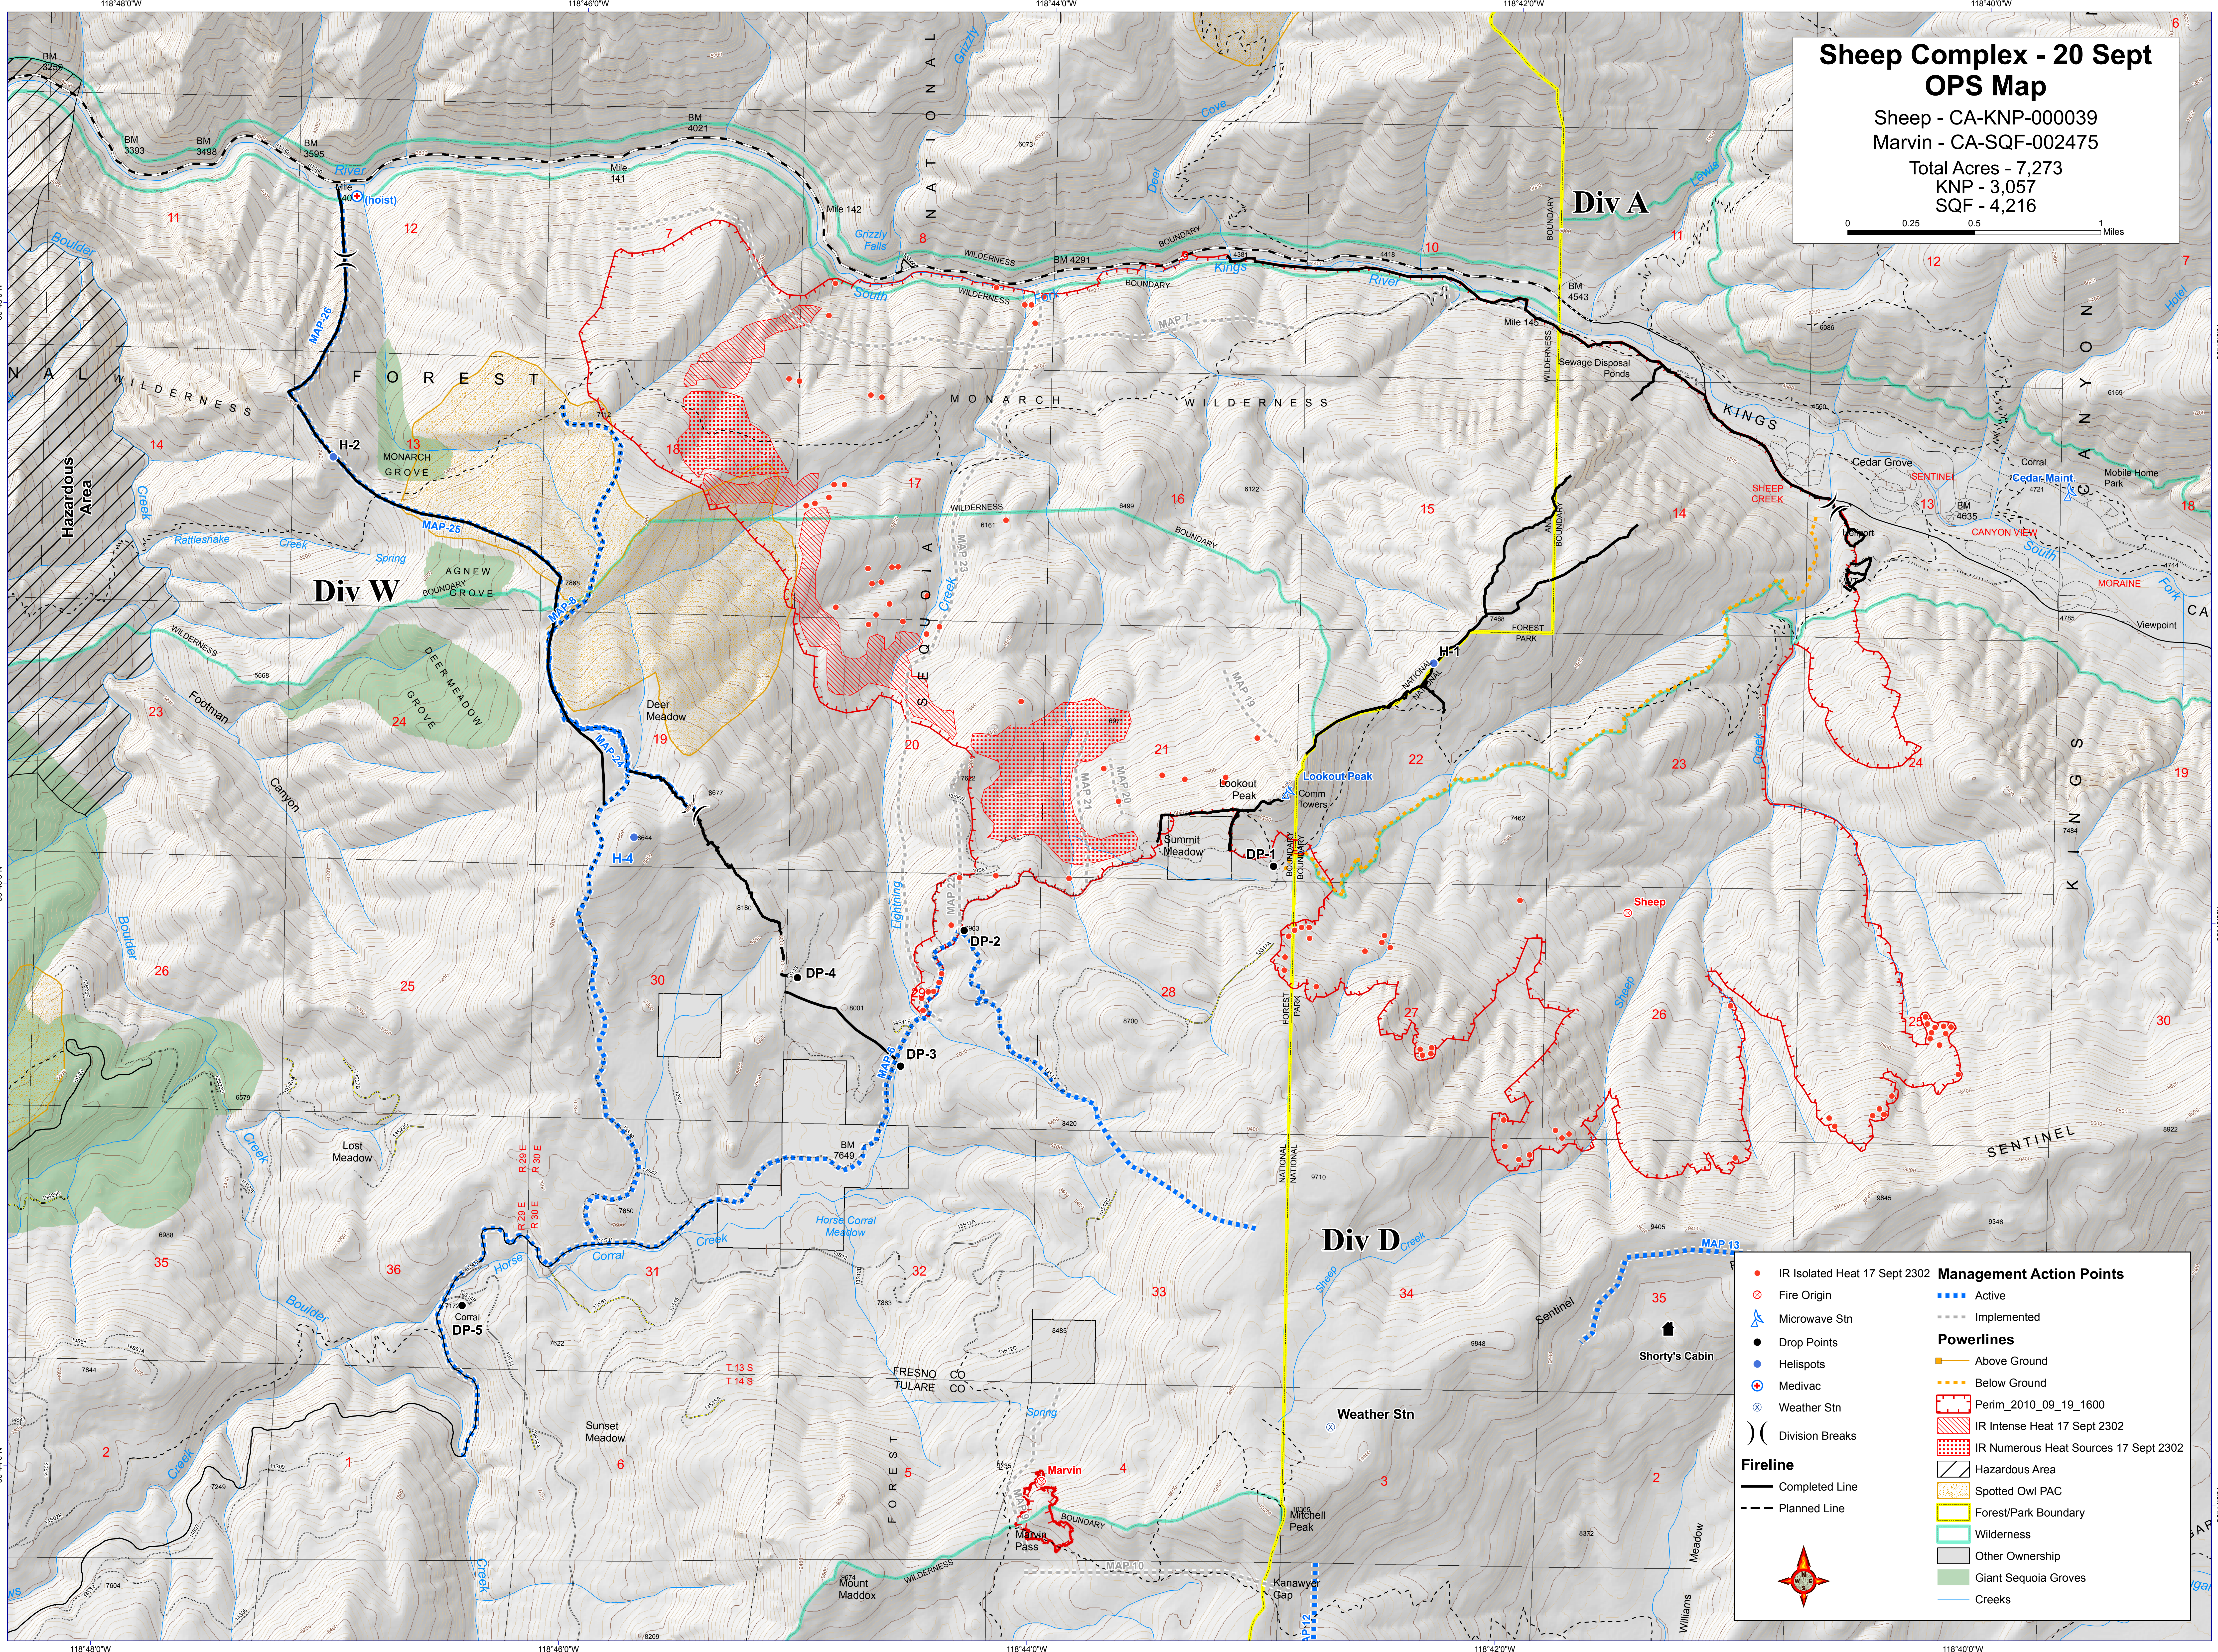

Sheep Complex - 20 Sept OPS Map

Sheep - CA-KNP-000039
 Marvin - CA-SQF-002475
 Total Acres - 7,273
 KNP - 3,057
 SQF - 4,216

● IR Isolated Heat 17 Sept 2302	● Management Action Points
⊗ Fire Origin	■ Active
⊕ Microwave Stn	--- Implemented
● Drop Points	Powerlines
⊕ Helispots	— Above Ground
⊕ Medivac	--- Below Ground
⊕ Weather Stn	▭ Perim_2010_09_19_1600
⊕ Division Breaks	▭ IR Intense Heat 17 Sept 2302
	▭ IR Numerous Heat Sources 17 Sept 2302
Fireline	▭ Hazardous Area
— Completed Line	▭ Spotted Owl PAC
- - - Planned Line	▭ Forest/Park Boundary
	▭ Wilderness
	▭ Other Ownership
	▭ Giant Sequoia Groves
	— Creeks