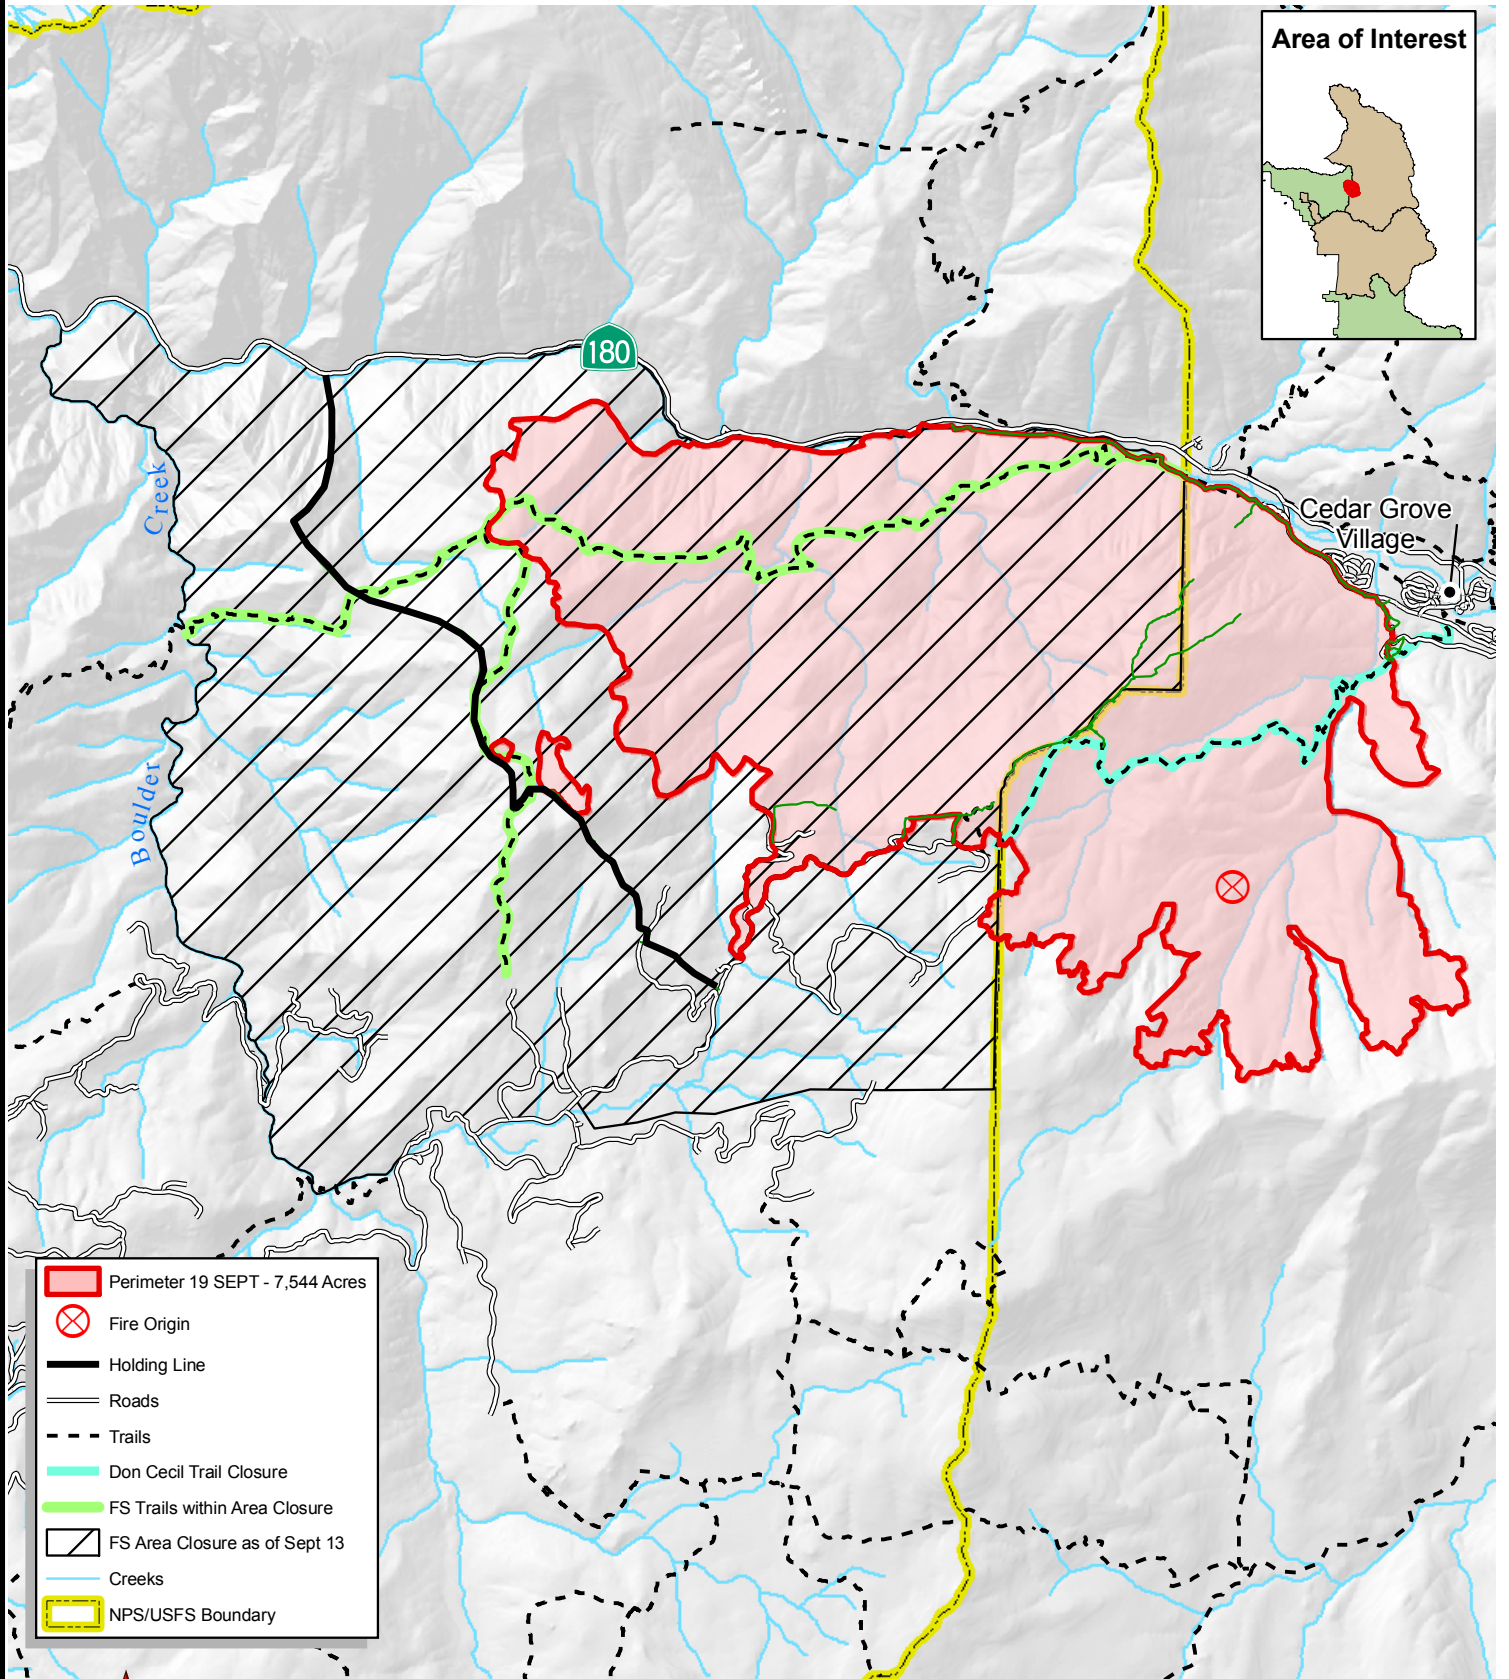

# Sheep Fire - 20 SEPT

- Perimeter 19 SEPT - 7,544 Acres
- Fire Origin
- Holding Line
- Roads
- Trails
- Don Cecil Trail Closure
- FS Trails within Area Closure
- FS Area Closure as of Sept 13
- Creeks
- NPS/USFS Boundary