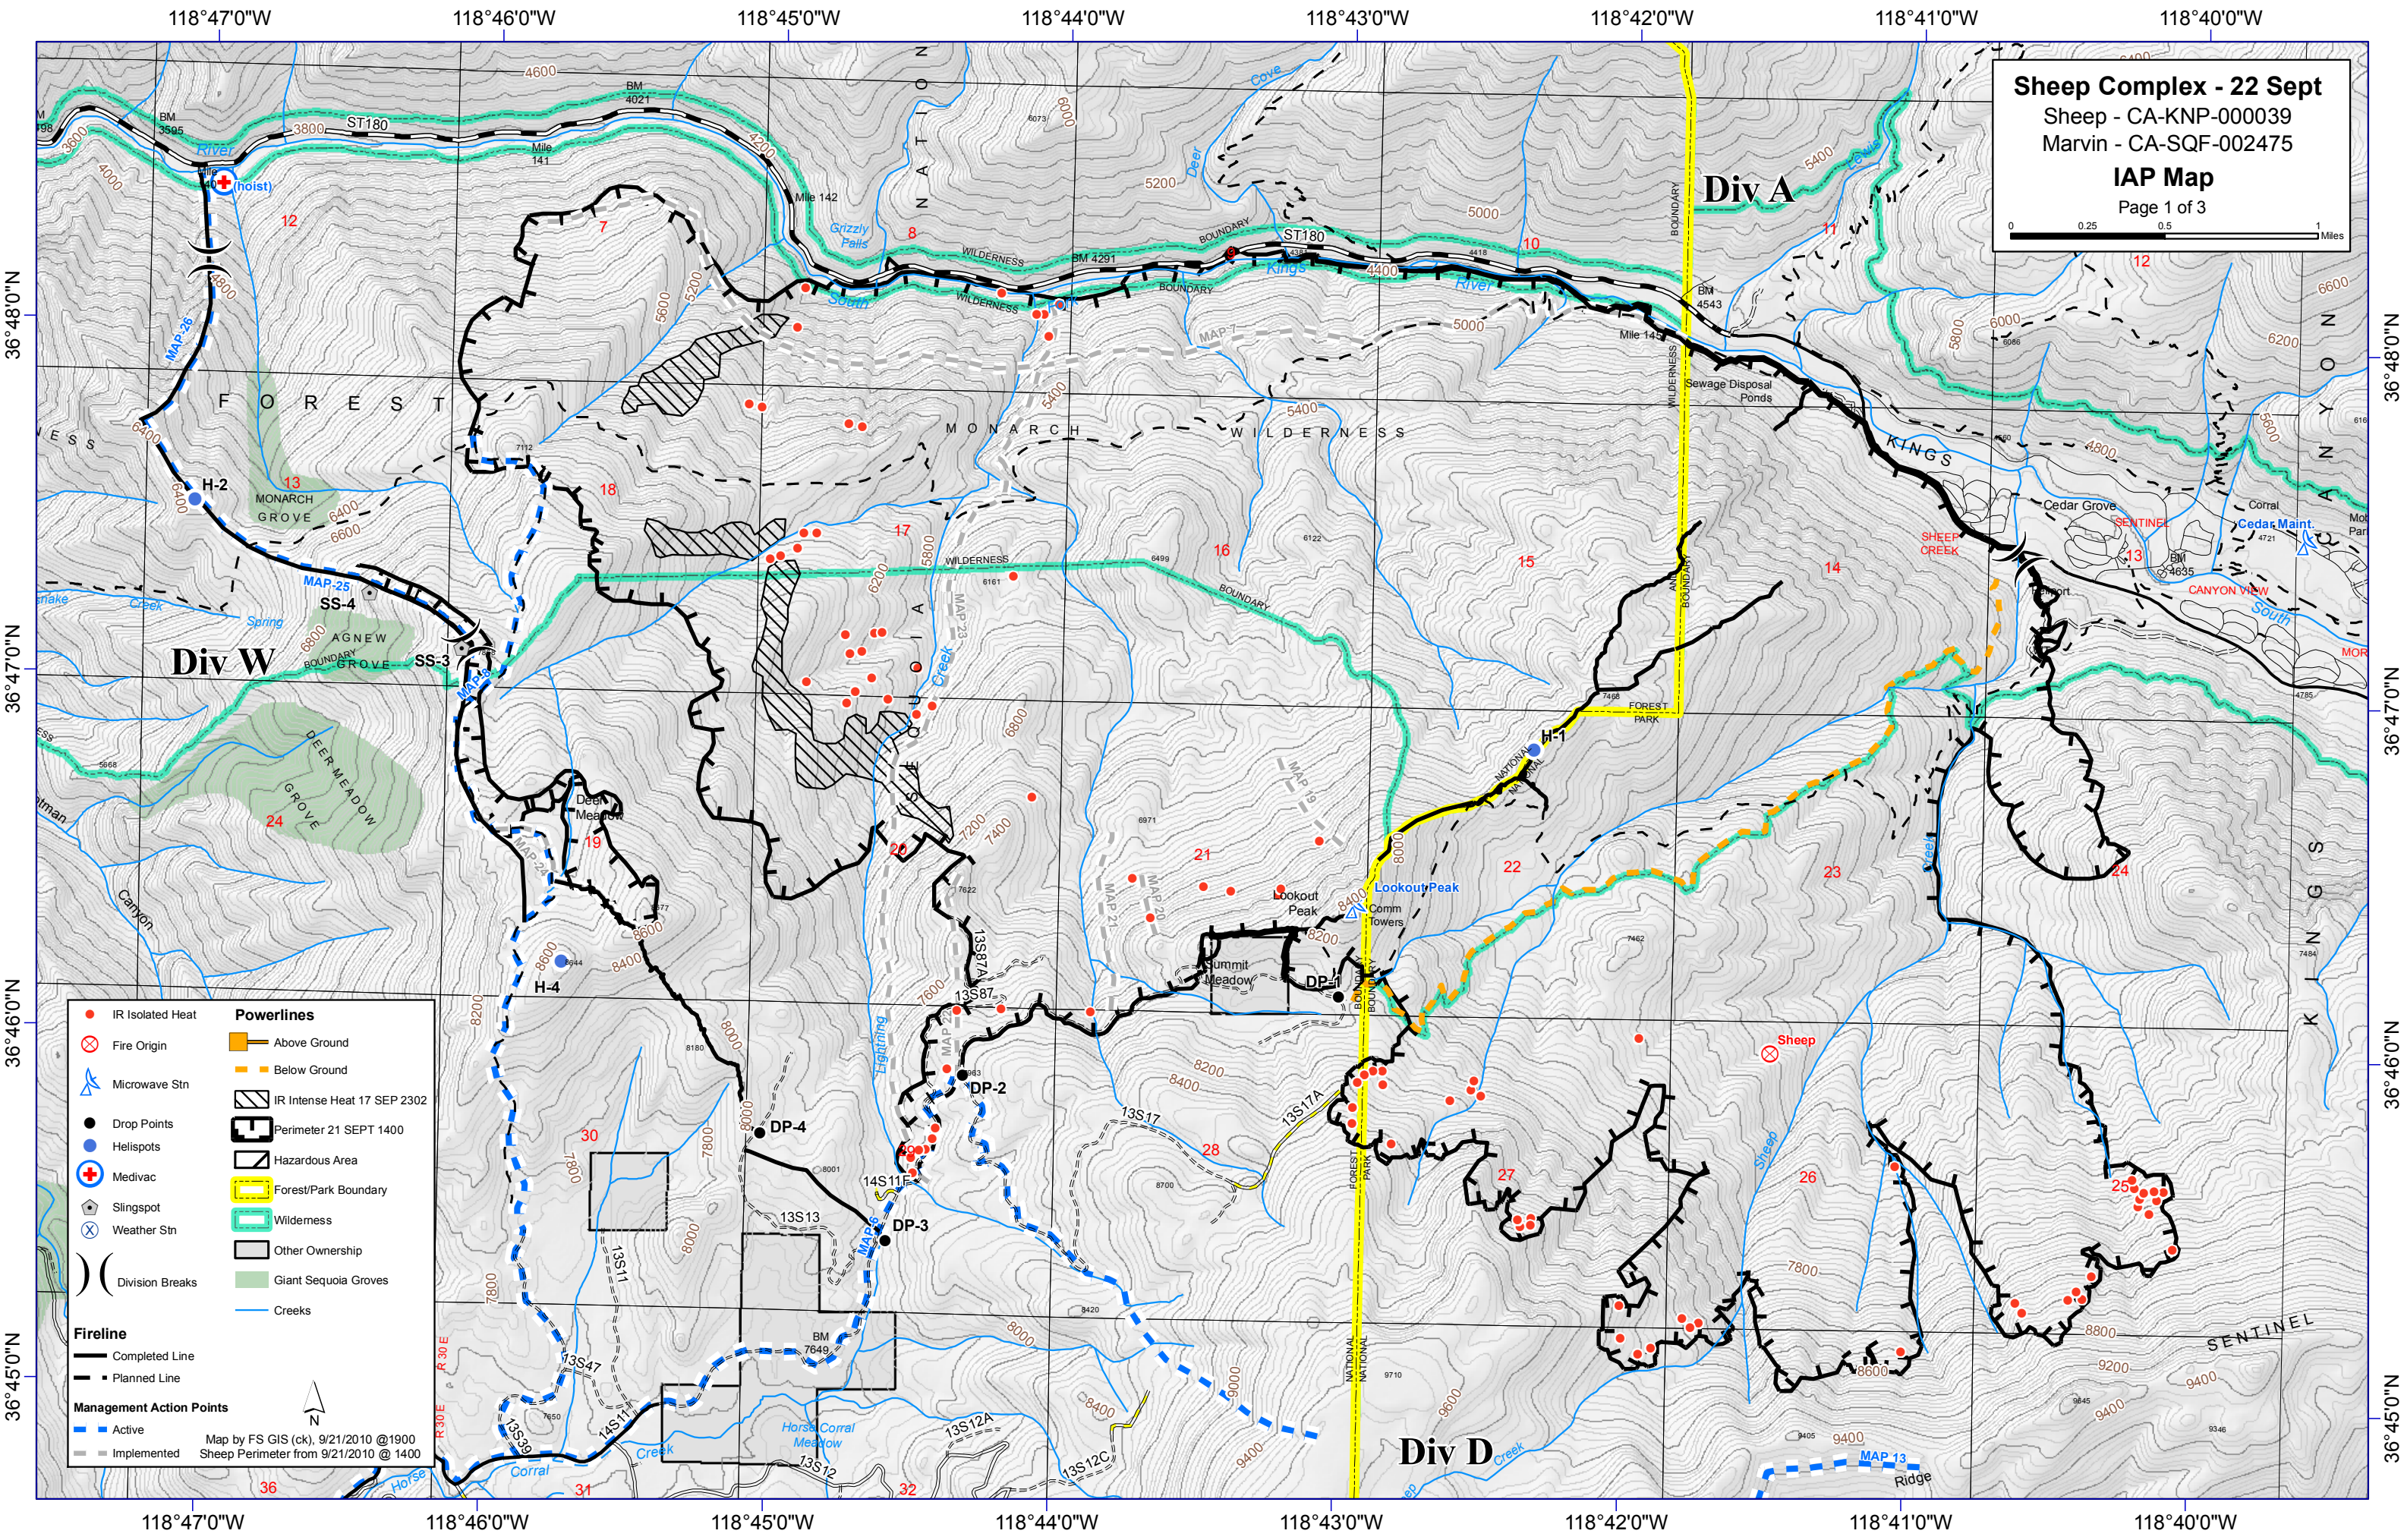

**Sheep Complex - 22 Sept**  
 Sheep - CA-KNP-000039  
 Marvin - CA-SQF-002475  
**IAP Map**  
 Page 1 of 3

IR Isolated Heat	Powerlines
Fire Origin	Above Ground
Microwave Stn	Below Ground
Drop Points	IR Intense Heat 17 SEP 2302
Helispots	Perimeter 21 SEPT 1400
Medivac	Hazardous Area
Slingspot	Forest/Park Boundary
Weather Stn	Wilderness
Division Breaks	Other Ownership
Completed Line	Giant Sequoia Groves
Planned Line	Creeks
Active	
Implemented	

Map by FS GIS (ck), 9/21/2010 @1900  
 Sheep Perimeter from 9/21/2010 @ 1400