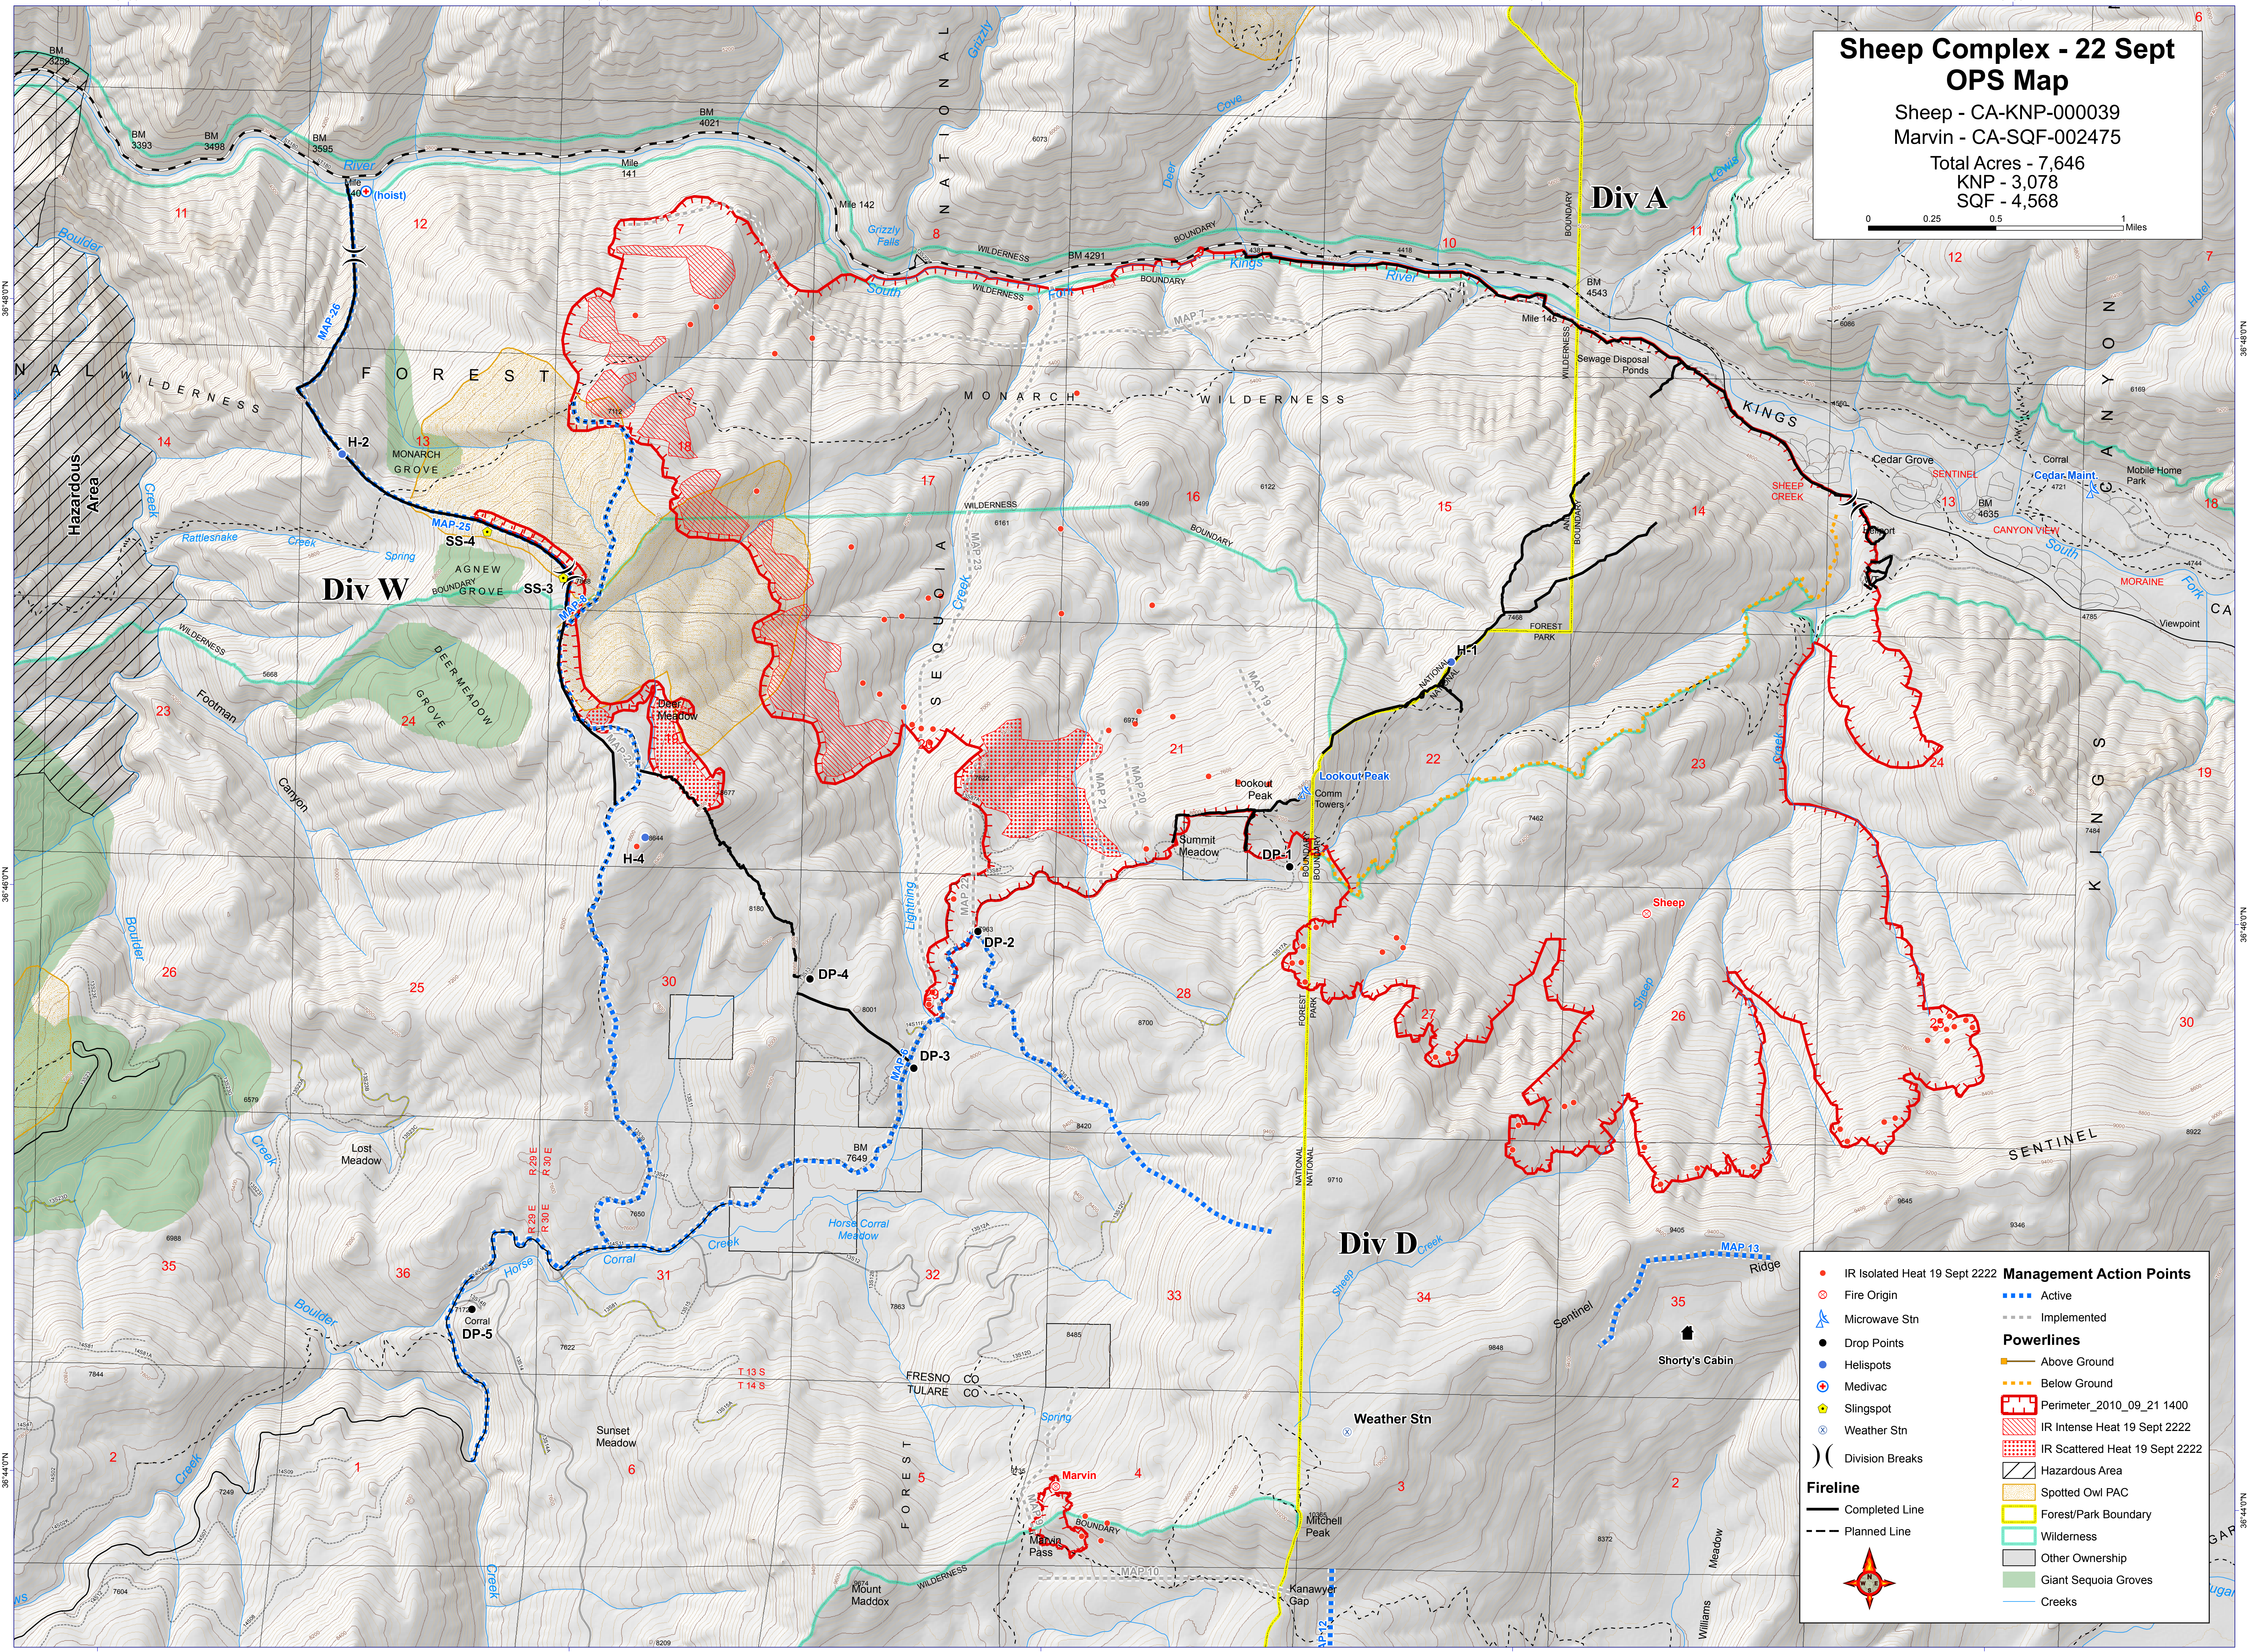

Sheep Complex - 22 Sept OPS Map

Sheep - CA-KNP-000039
 Marvin - CA-SQF-002475
 Total Acres - 7,646
 KNP - 3,078
 SQF - 4,568

● IR Isolated Heat 19 Sept 2222	Management Action Points
⊗ Fire Origin	● Active
⚡ Microwave Stn	⋯ Implemented
● Drop Points	Powerlines
● Helispots	— Above Ground
⊕ Medivac	⋯ Below Ground
⊙ Slingspot	⊠ Perimeter_2010_09_21 1400
⊗ Weather Stn	▨ IR Intense Heat 19 Sept 2222
) Division Breaks	▨ IR Scattered Heat 19 Sept 2222
	▨ Hazardous Area
Fireline	▨ Spotted Owl PAC
— Completed Line	▨ Forest/Park Boundary
- - - Planned Line	▨ Wilderness
	▨ Other Ownership
	▨ Giant Sequoia Groves
	▨ Creeks