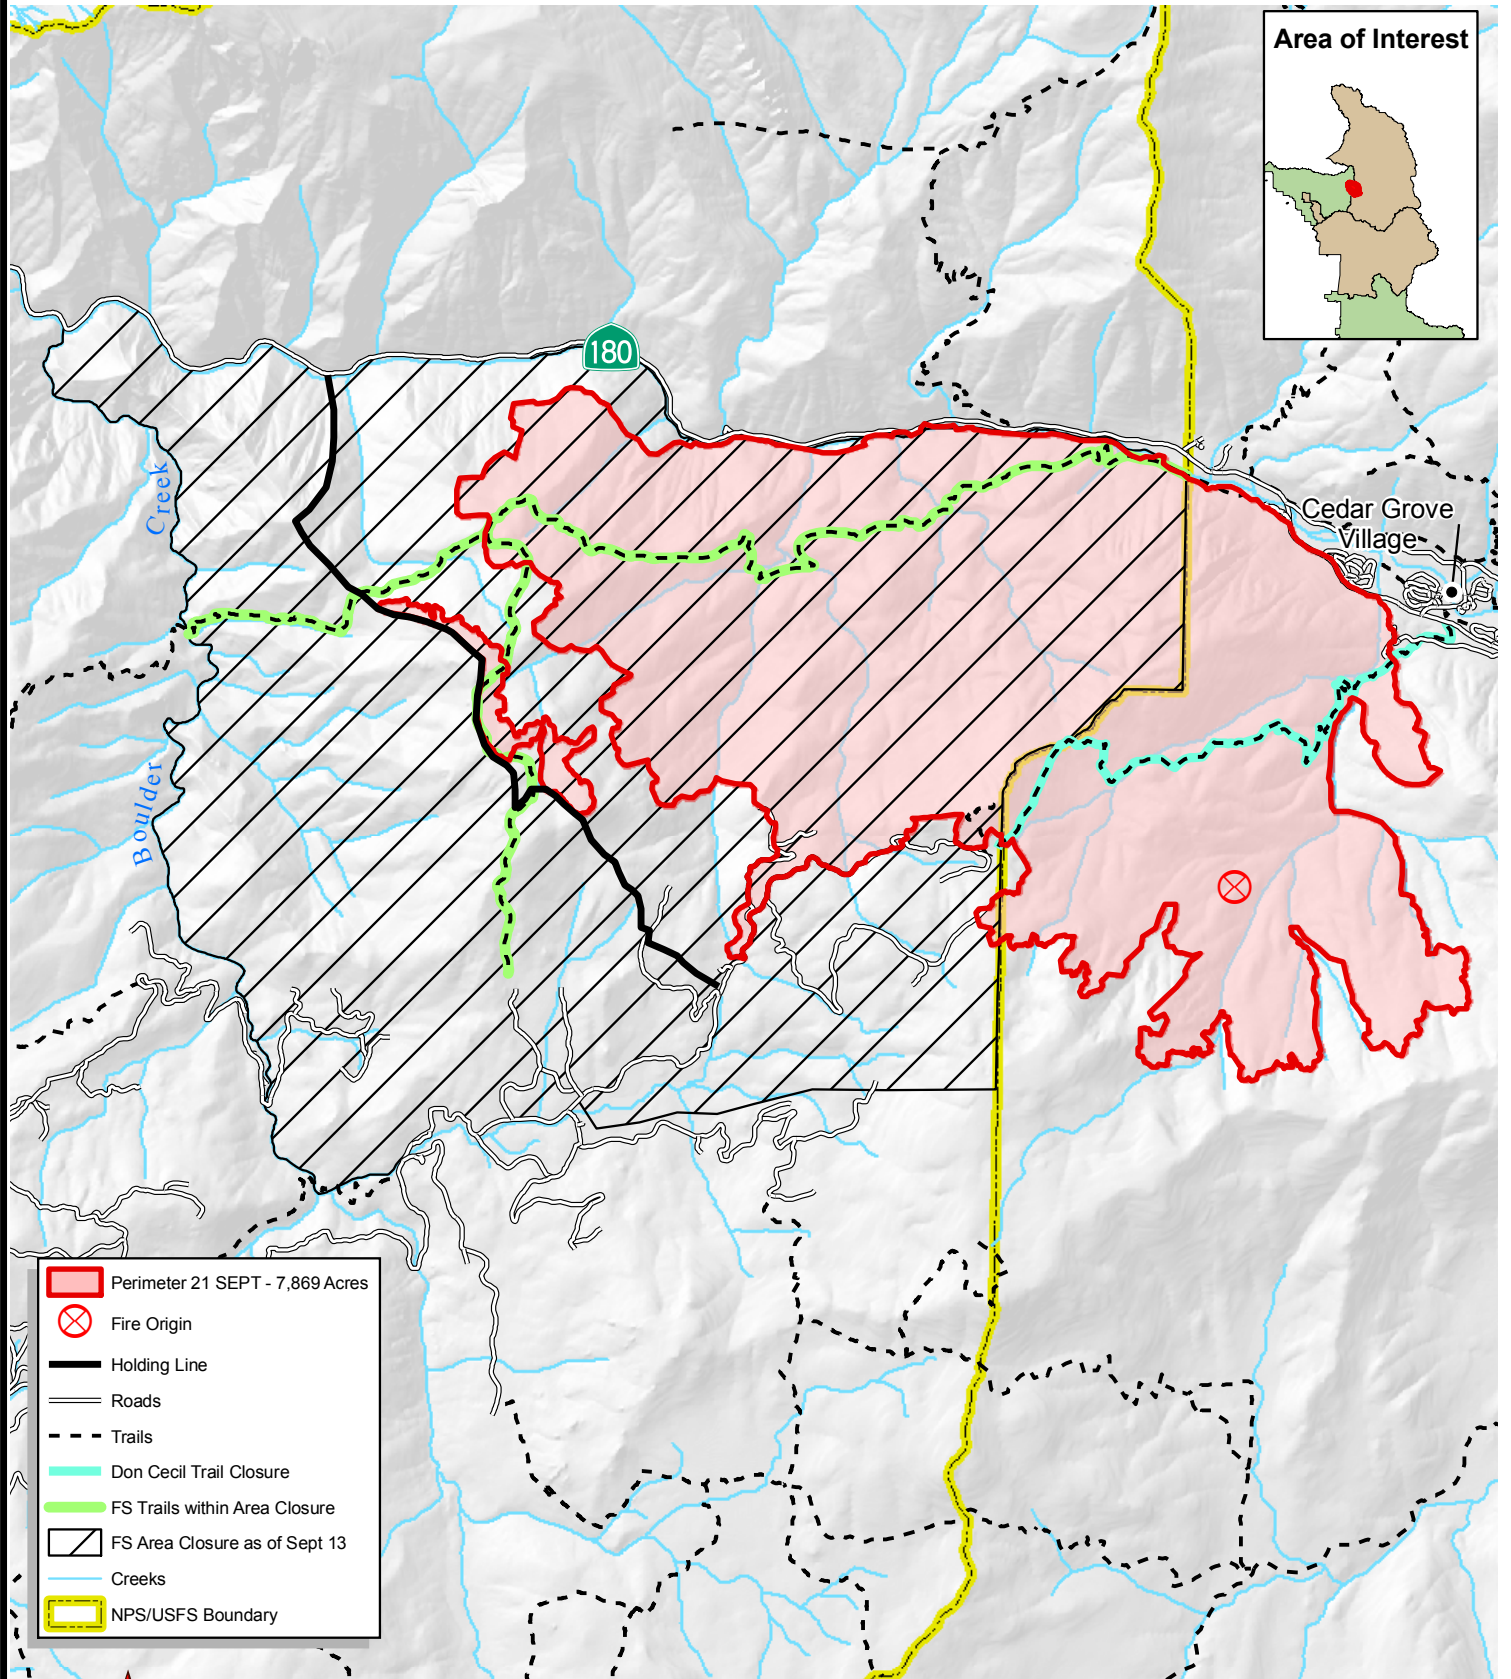

Sheep Fire - 22 SEPT

- Perimeter 21 SEPT - 7,869 Acres
- Fire Origin
- Holding Line
- Roads
- Trails
- Don Cecil Trail Closure
- FS Trails within Area Closure
- FS Area Closure as of Sept 13
- Creeks
- NPS/USFS Boundary