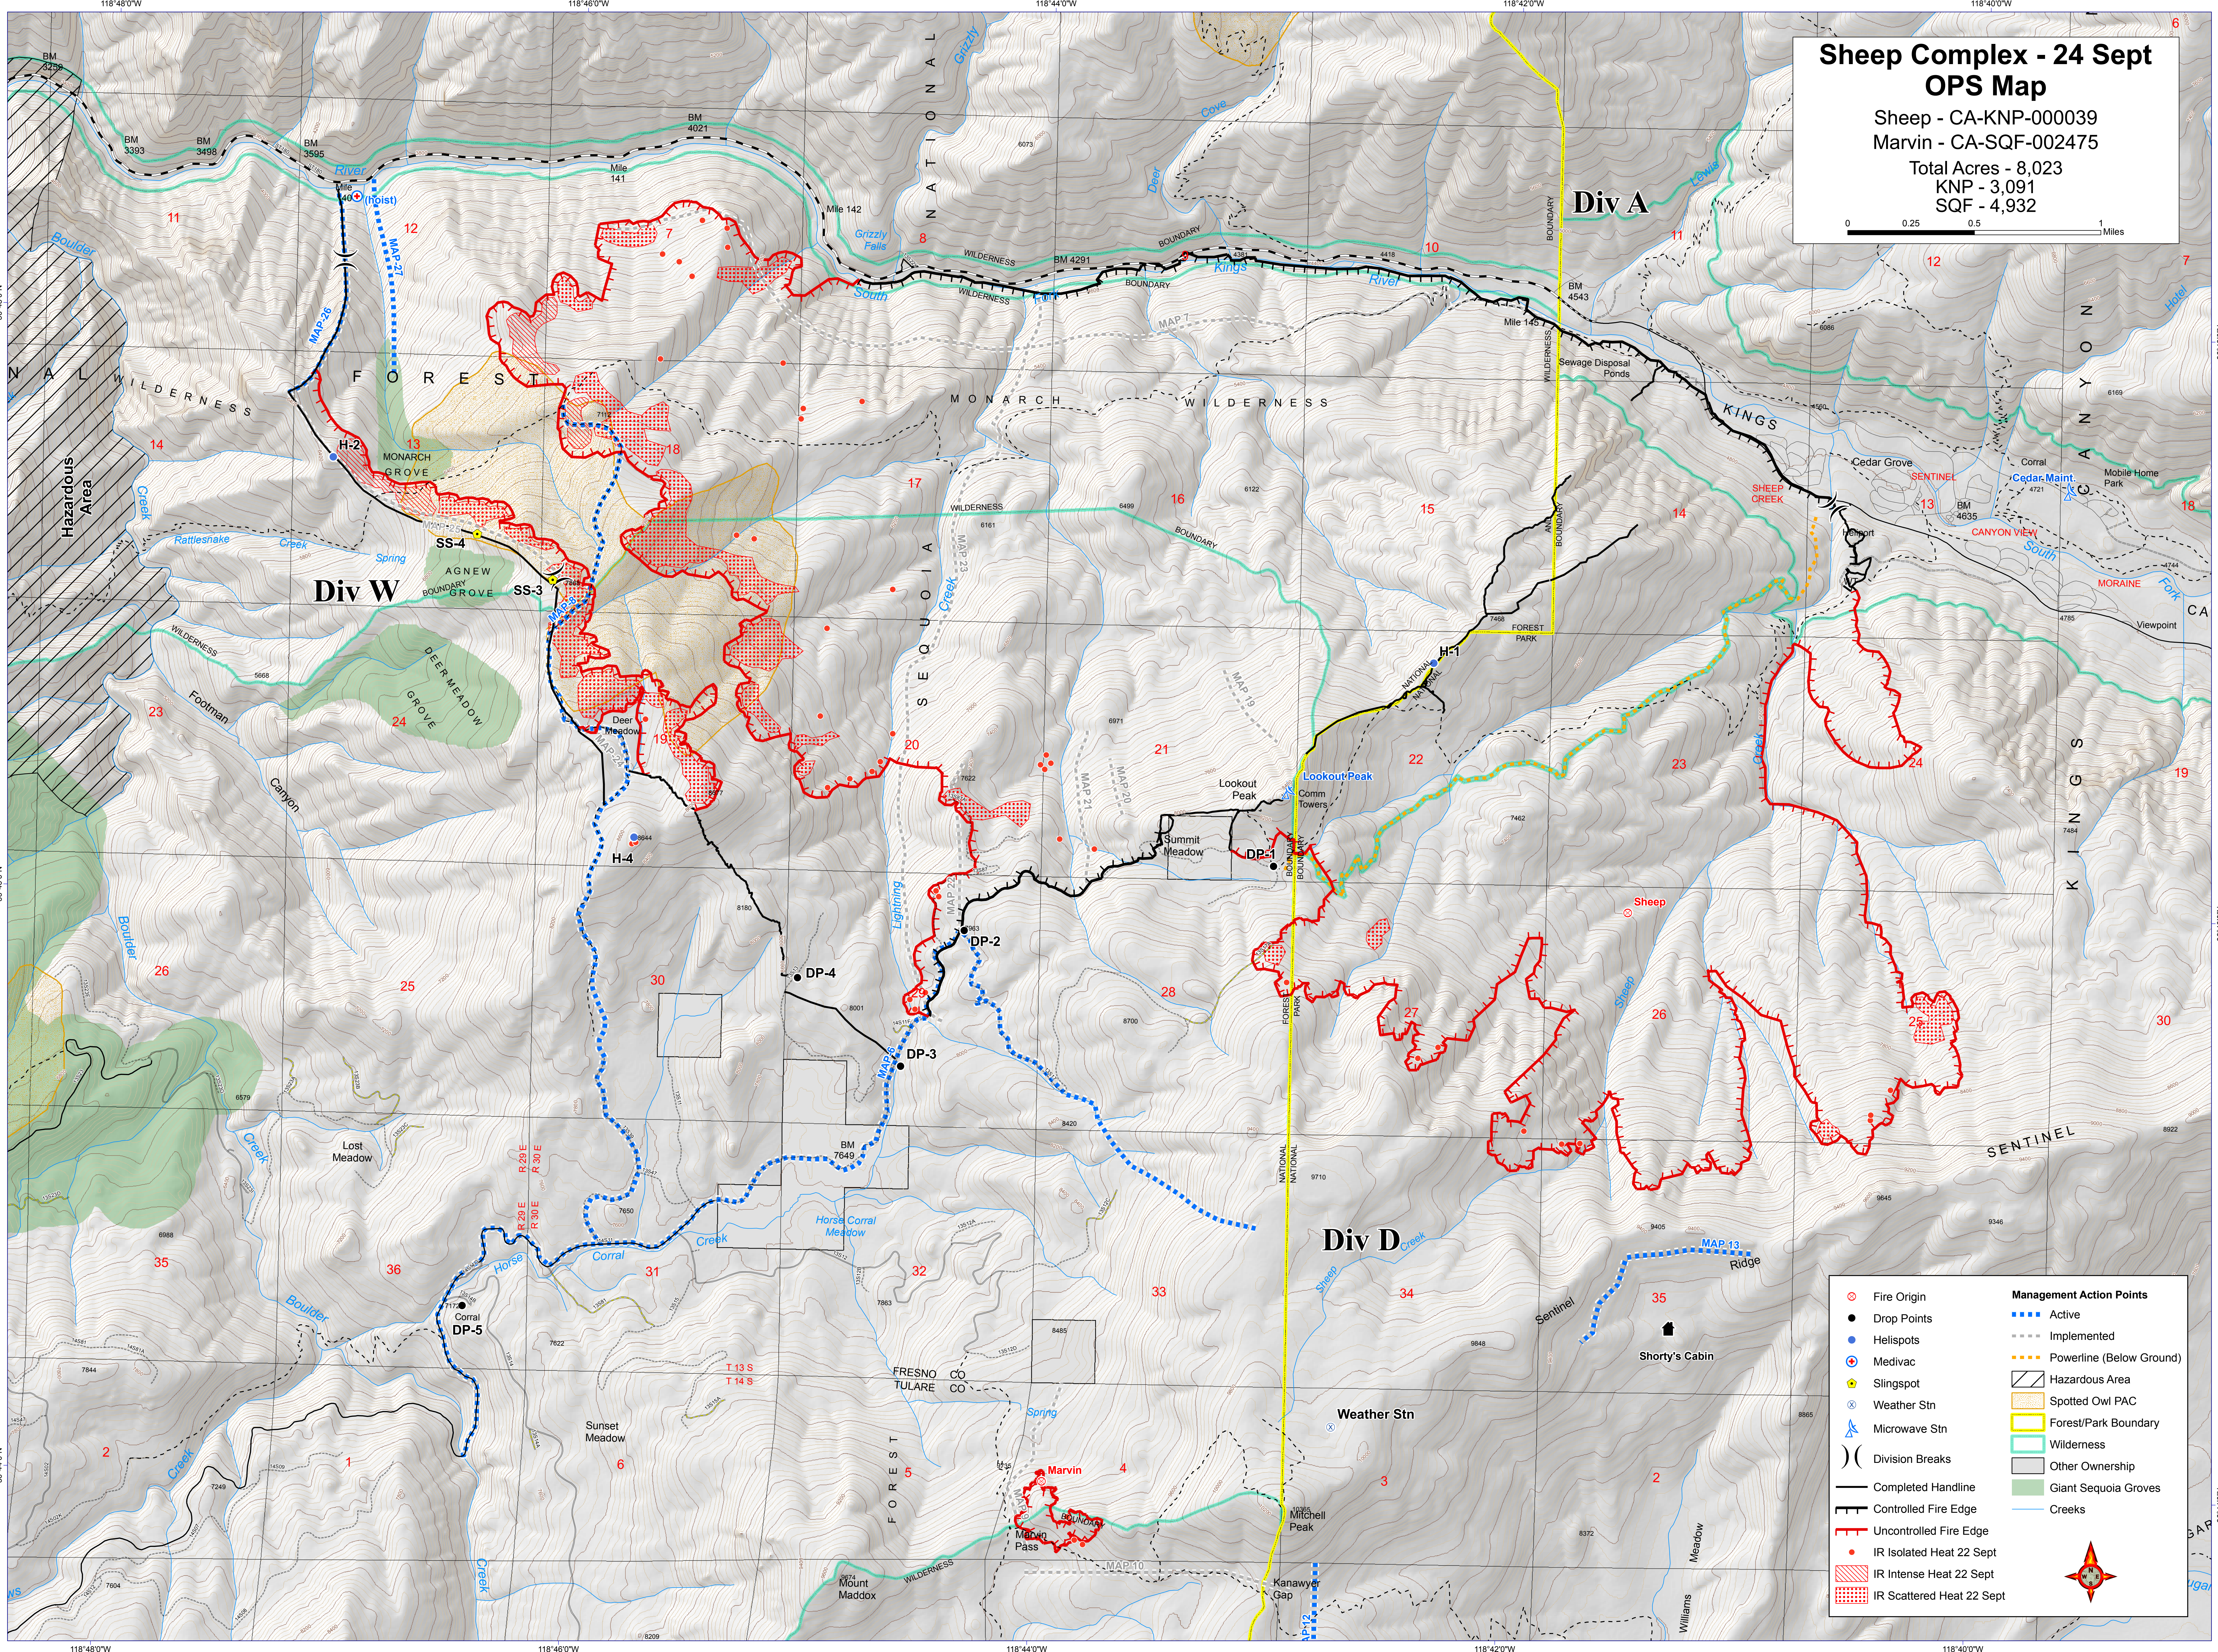

Sheep Complex - 24 Sept OPS Map

Sheep - CA-KNP-000039
 Marvin - CA-SQF-002475
 Total Acres - 8,023
 KNP - 3,091
 SQF - 4,932

Fire Origin	Active
Drop Points	Implemented
Helispots	Powerline (Below Ground)
Medivac	Hazardous Area
Slingspot	Spotted Owl PAC
Weather Stn	Forest/Park Boundary
Microwave Stn	Wilderness
Division Breaks	Other Ownership
Completed Handline	Giant Sequoia Groves
Controlled Fire Edge	Creeks
Uncontrolled Fire Edge	
IR Isolated Heat 22 Sept	
IR Intense Heat 22 Sept	
IR Scattered Heat 22 Sept	