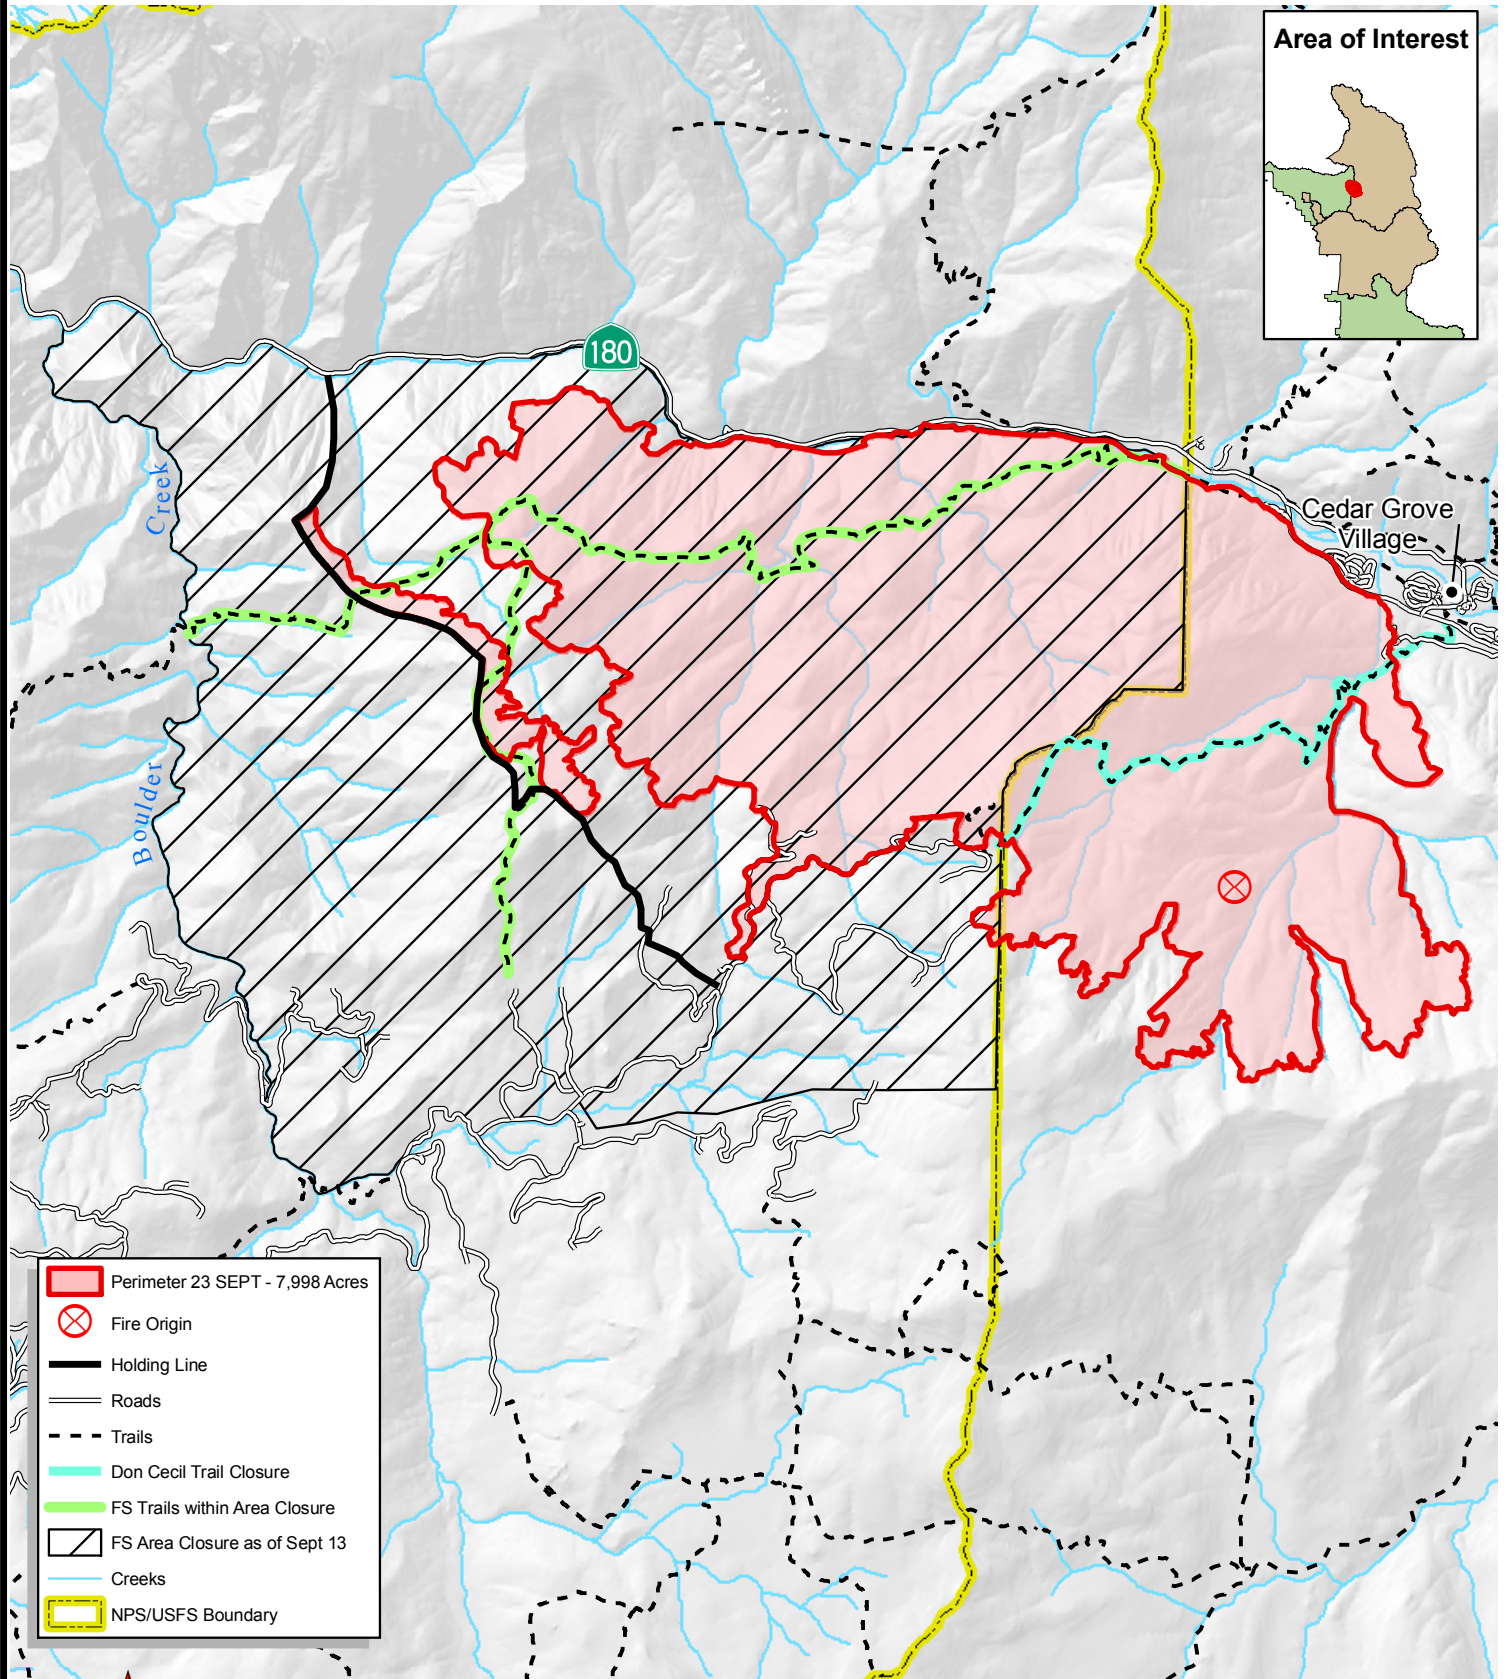

Sheep Fire - 24 SEPT

- Perimeter 23 SEPT - 7,998 Acres
- Fire Origin
- Holding Line
- Roads
- Trails
- Don Cecil Trail Closure
- FS Trails within Area Closure
- FS Area Closure as of Sept 13
- Creeks
- NPS/USFS Boundary