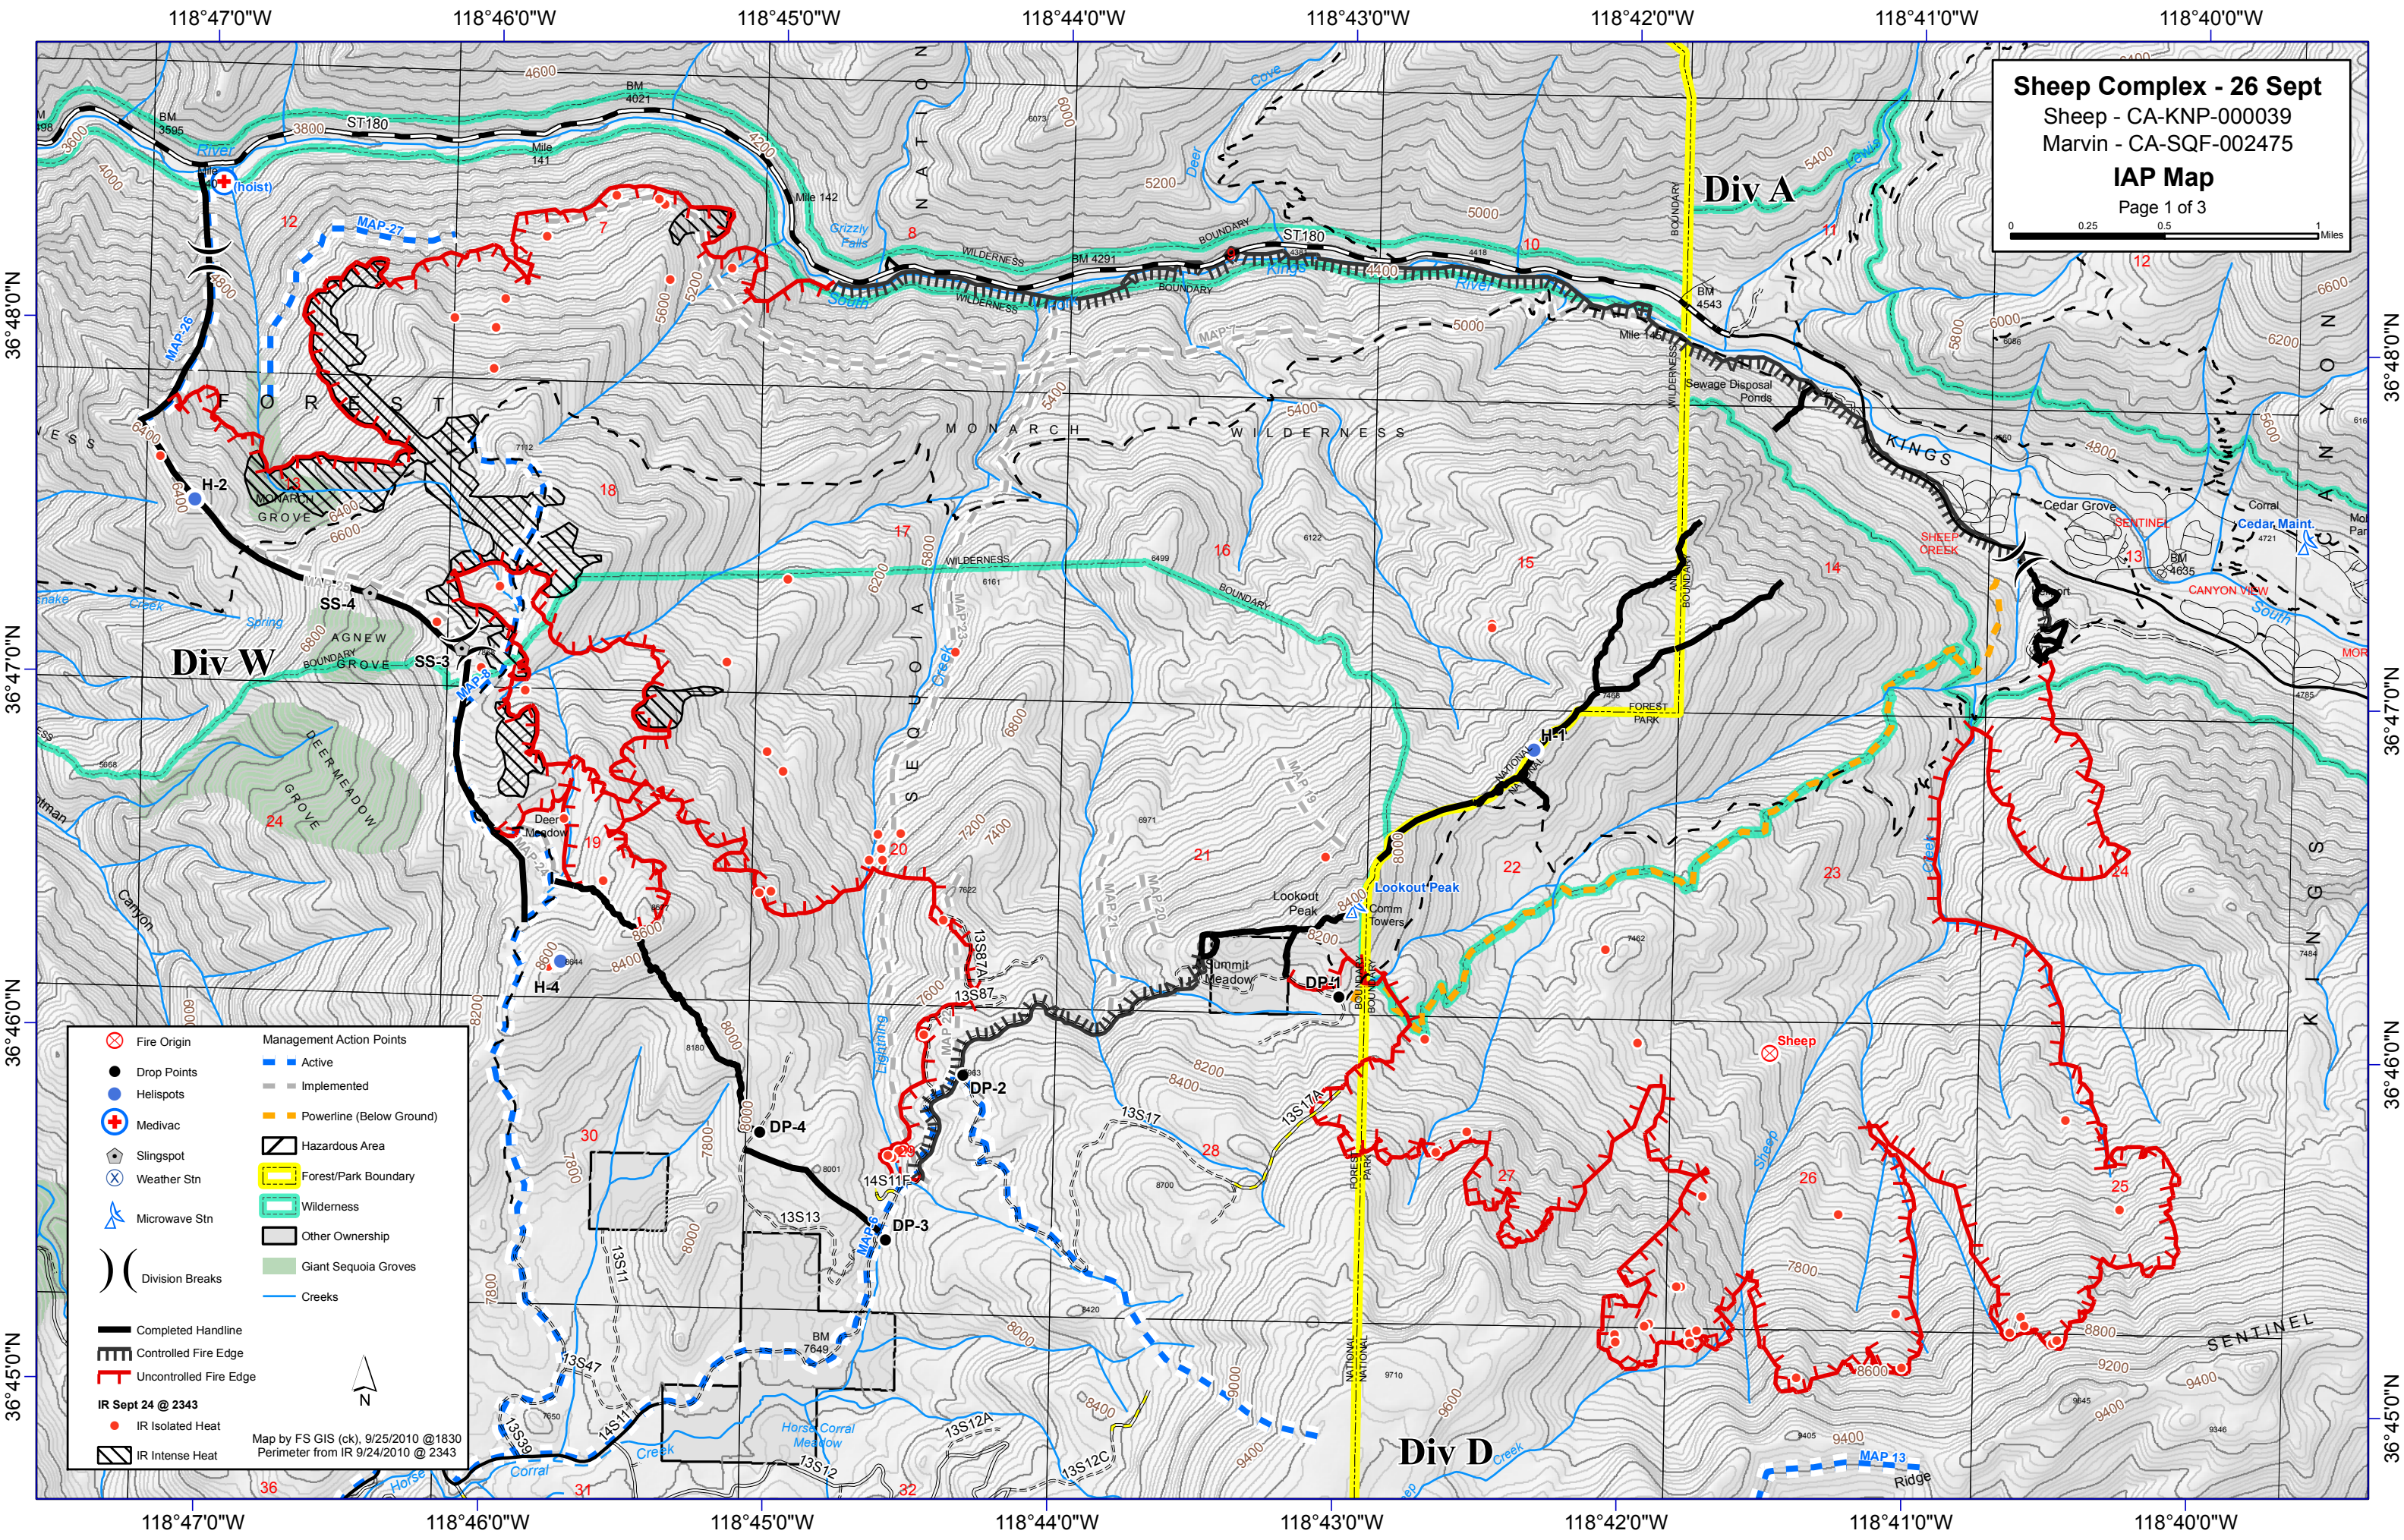

Sheep Complex - 26 Sept
 Sheep - CA-KNP-000039
 Marvin - CA-SQF-002475
IAP Map
 Page 1 of 3

	Fire Origin		Management Action Points
	Drop Points		Active
	Helispots		Implemented
	Medivac		Powerline (Below Ground)
	Slingspot		Hazardous Area
	Weather Stn		Forest/Park Boundary
	Microwave Stn		Wilderness
	Division Breaks		Other Ownership
	Giant Sequoia Groves		Creeks
	Completed Handline		
	Controlled Fire Edge		
	Uncontrolled Fire Edge		

IR Sept 24 @ 2343

- IR Isolated Heat
- IR Intense Heat

Map by FS GIS (ck), 9/25/2010 @ 1830
 Perimeter from IR 9/24/2010 @ 2343