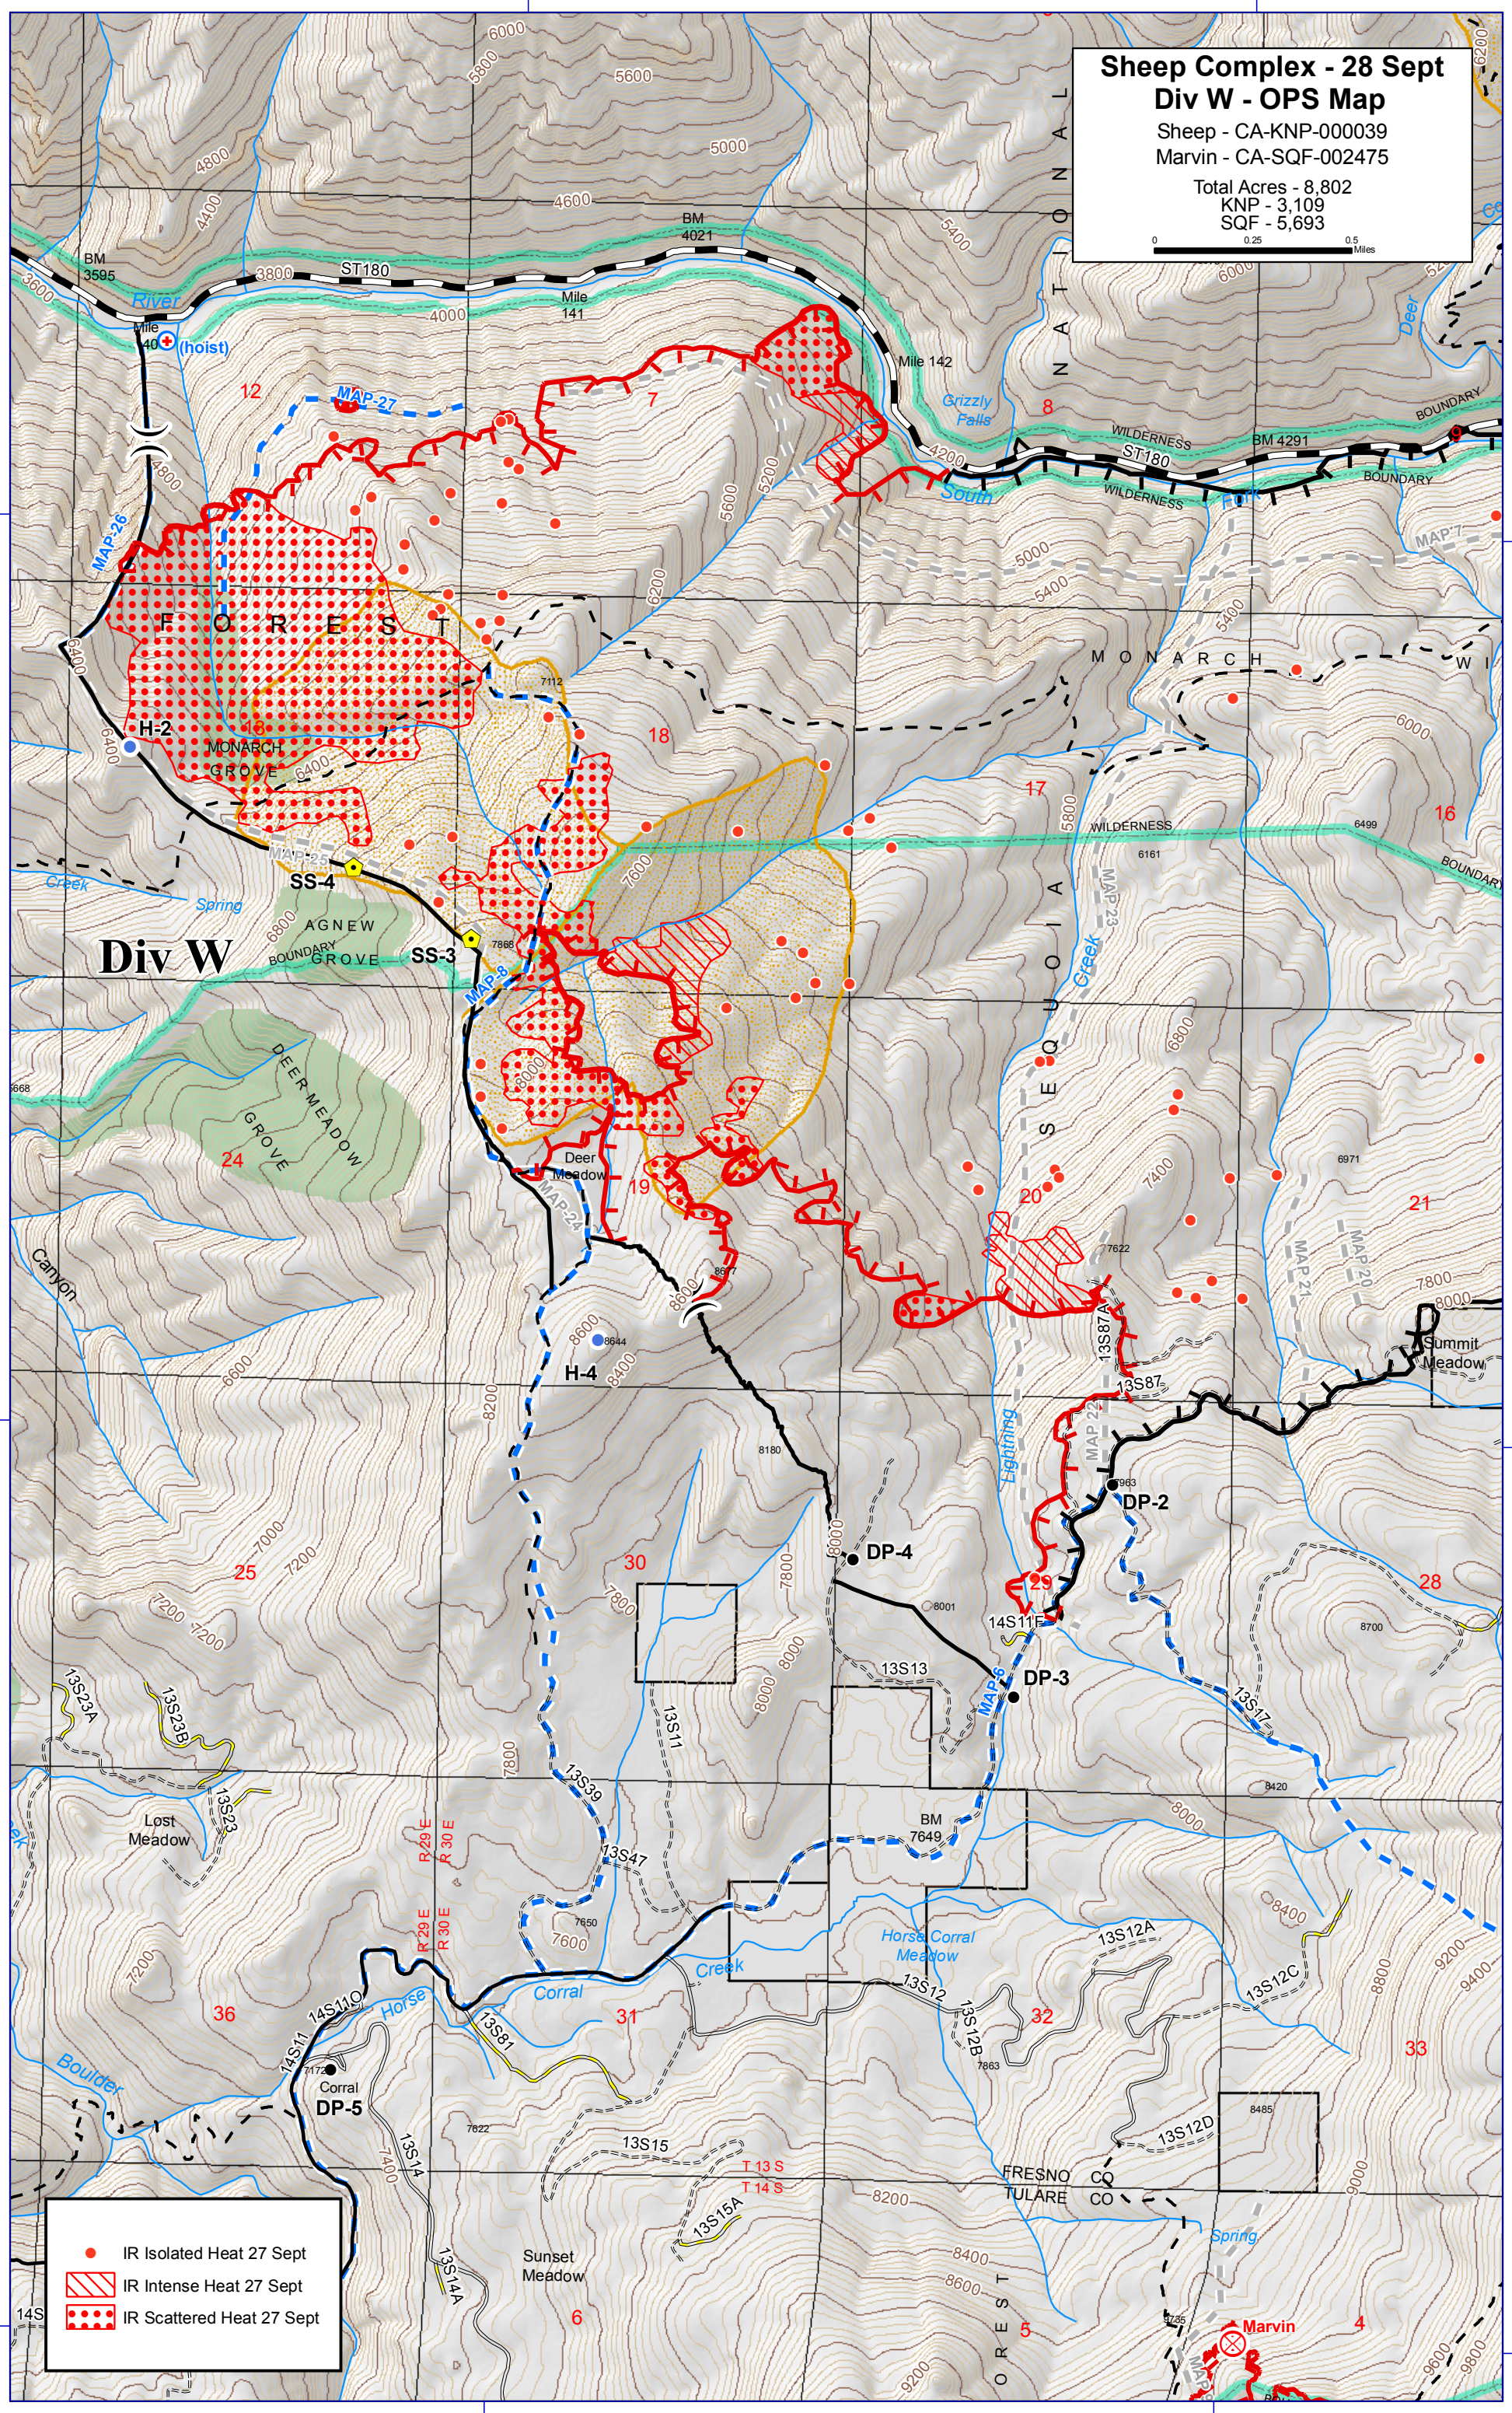

118°46'0"W

118°44'0"W

Sheep Complex - 28 Sept
Div W - OPS Map
 Sheep - CA-KNP-000039
 Marvin - CA-SQF-002475

Total Acres - 8,802
 KNP - 3,109
 SQF - 5,693

0 0.25 0.5 Miles

36°48'0"N

36°48'0"N

36°46'0"N

36°46'0"N

36°44'0"N

36°44'0"N

118°46'0"W

118°44'0"W

● IR Isolated Heat 27 Sept
 ▨ IR Intense Heat 27 Sept
 ● IR Scattered Heat 27 Sept