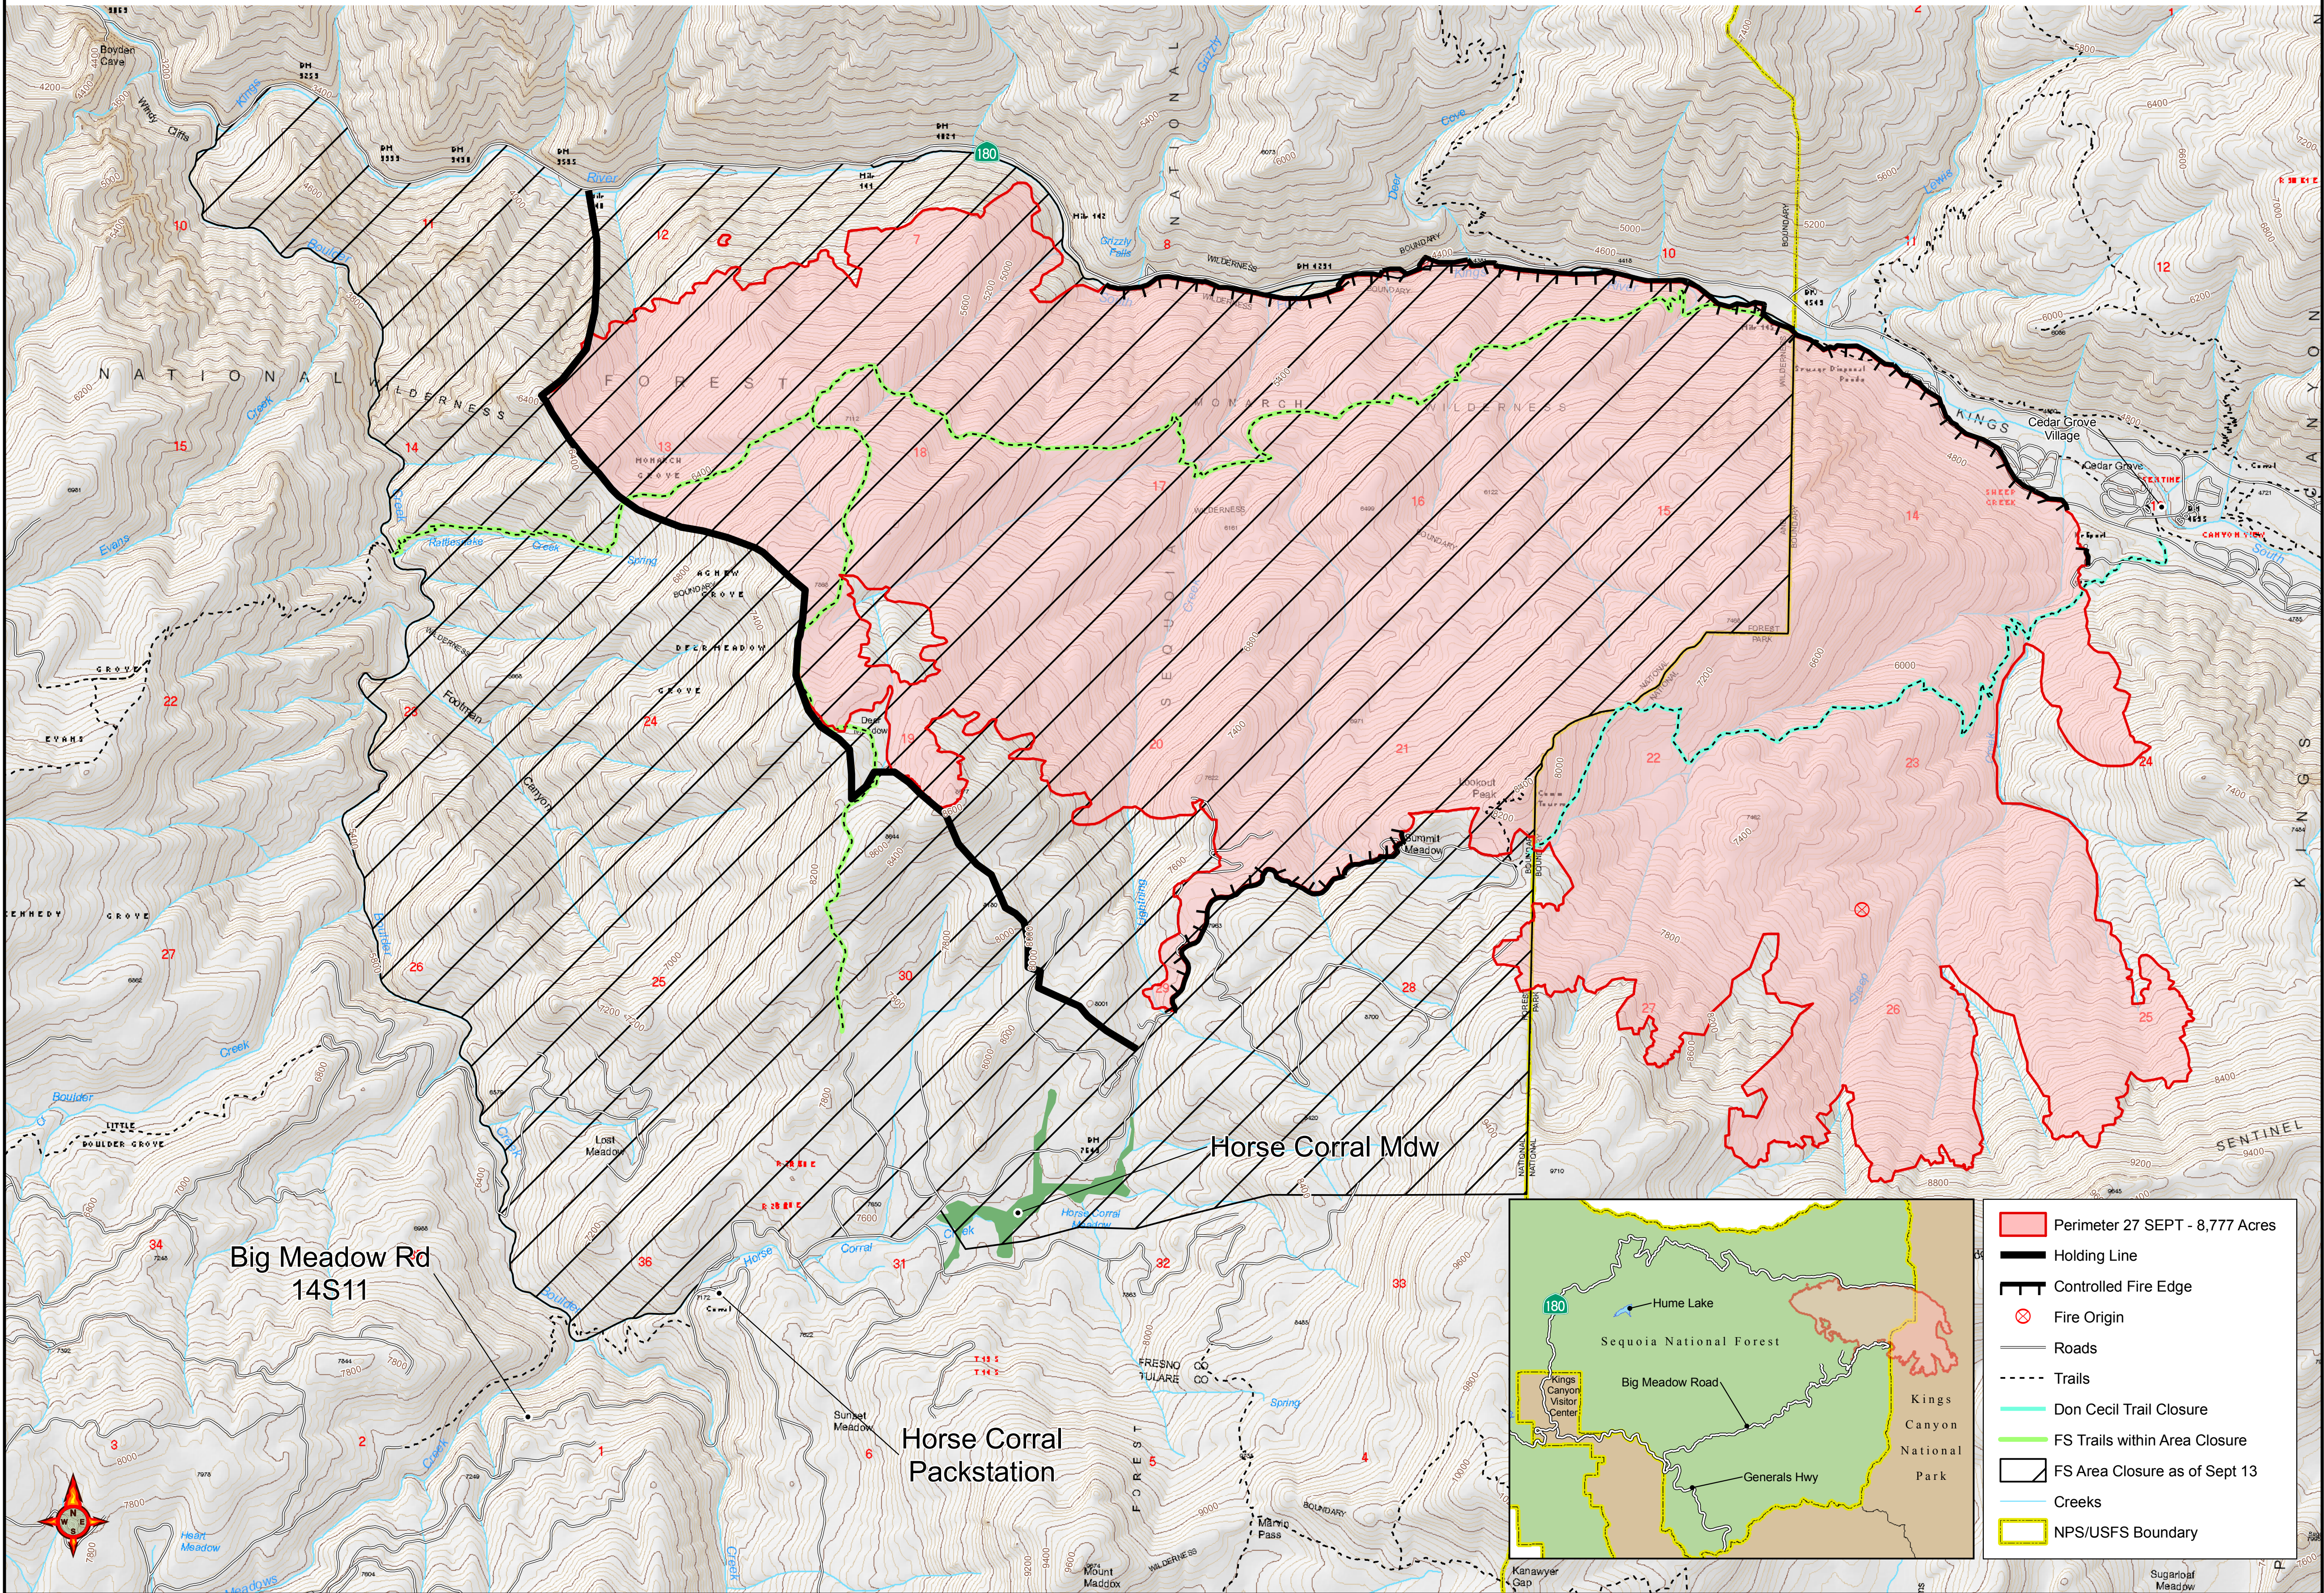

# Sheep Fire - 28 SEPT

Area of Interest

- Perimeter 27 SEPT - 8,777 Acres
- Holding Line
- Controlled Fire Edge
- Fire Origin
- Roads
- Trails
- Don Cecil Trail Closure
- FS Trails within Area Closure
- FS Area Closure as of Sept 13
- Creeks
- NPS/USFS Boundary

0 0.5 1 Miles