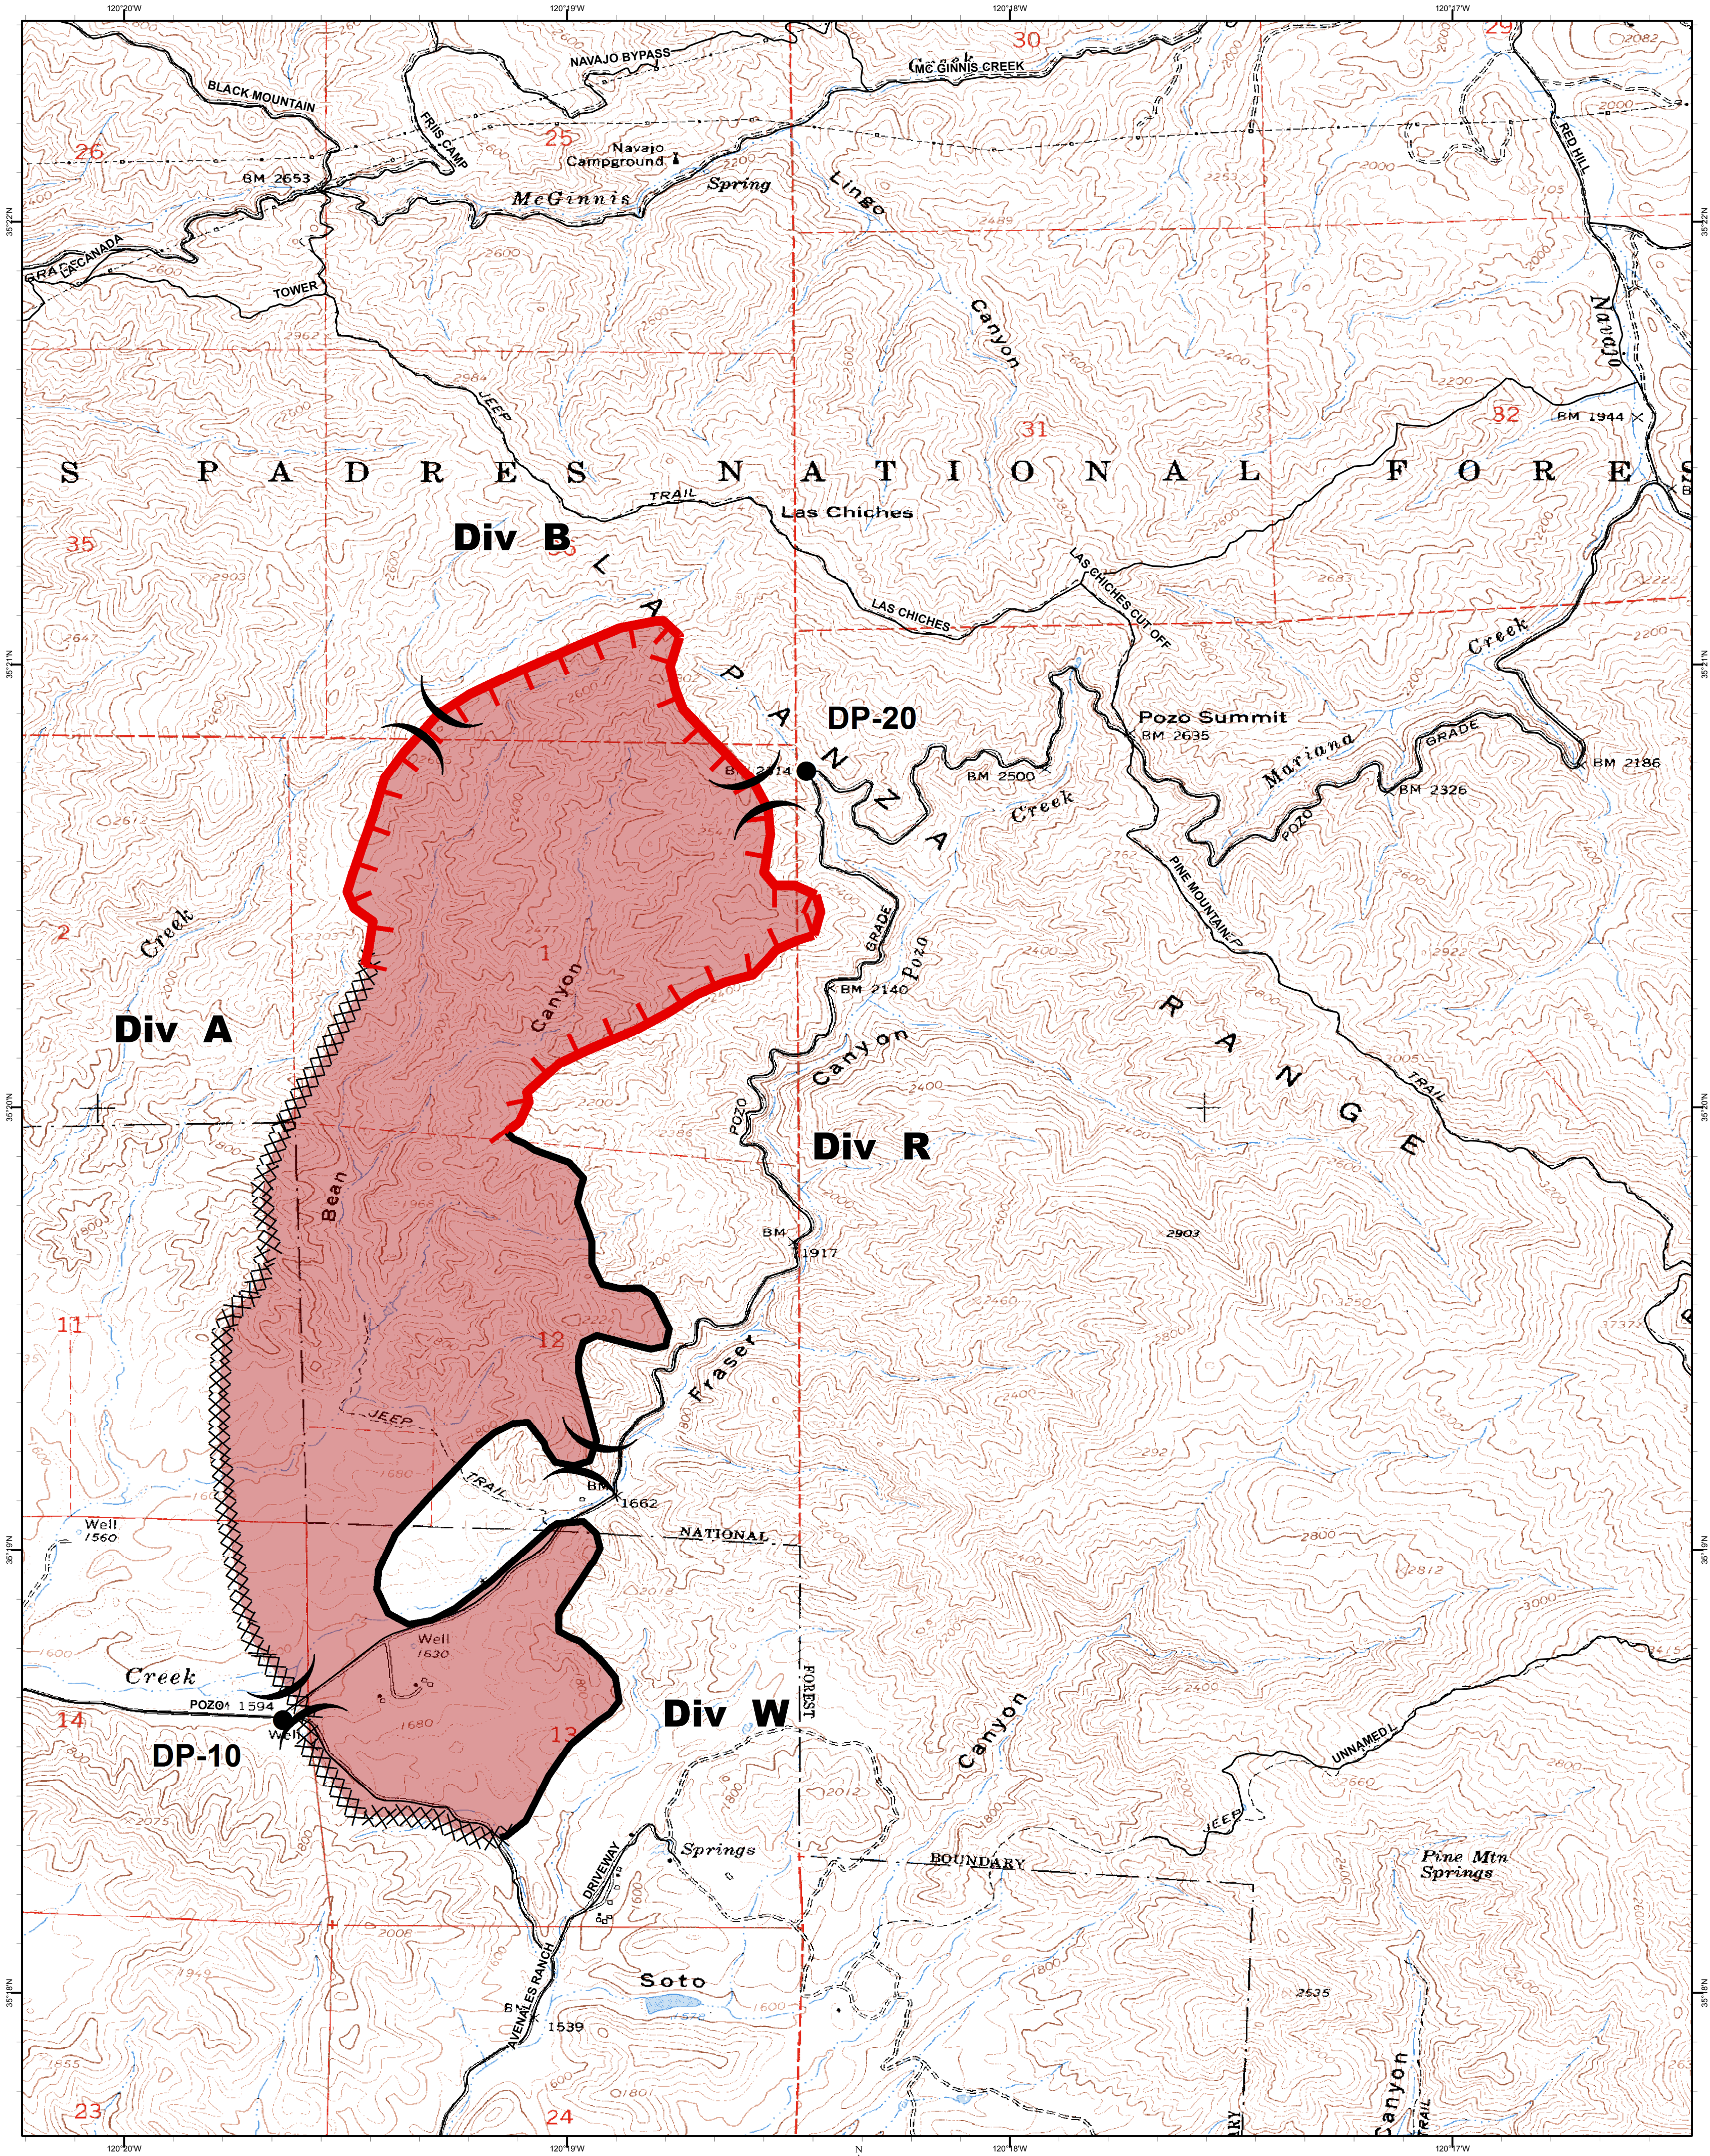

CA-LPF-002596 Pozo Incident

August 22, 2010

Author: CAL FIRE / San Luis Obispo County Fire - SLU GIS