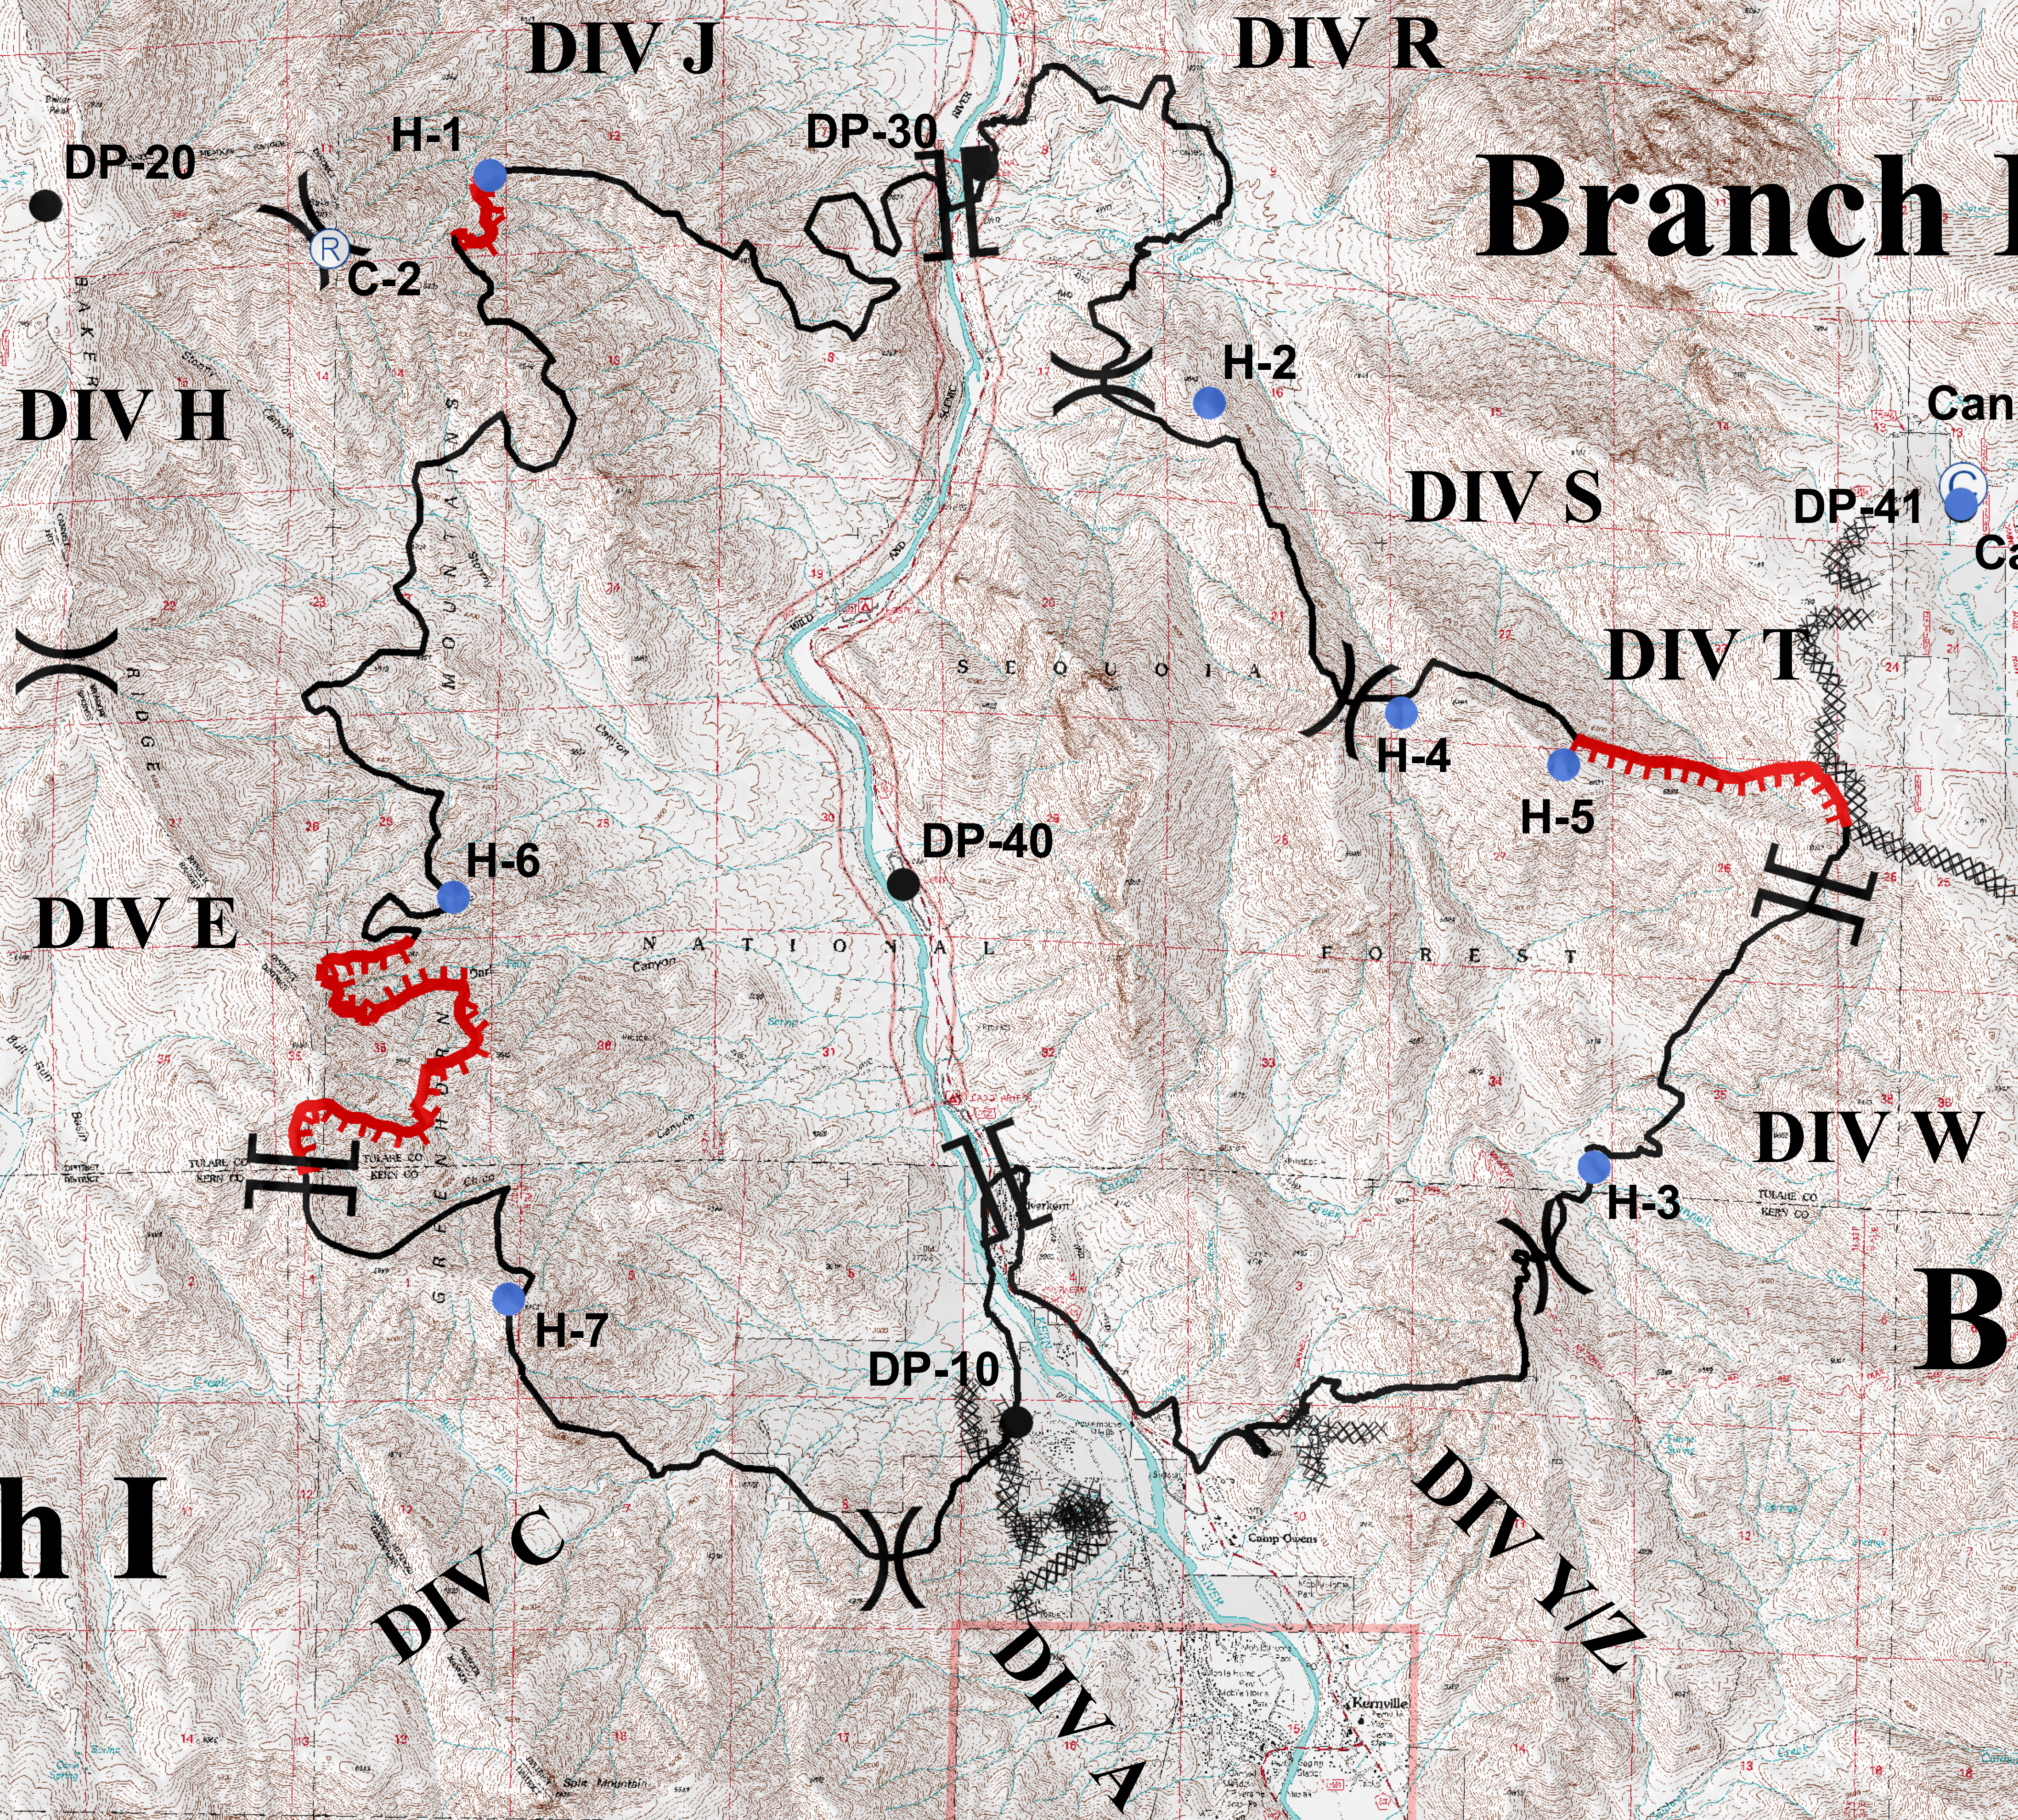

Bull Fire
CA-SQF-002701
August 1, 2010
Day Shift
16460 ac.

Branch II

Branch III

Branch IV

Branch I

Legend

- () Division
- [] Branch
- Ⓢ Camp
- Drop Point
- Helispot
- Ⓡ Repeater
- Uncontrolled Fire Edge
- Completed Line
- ⊗ Completed Dozer Line