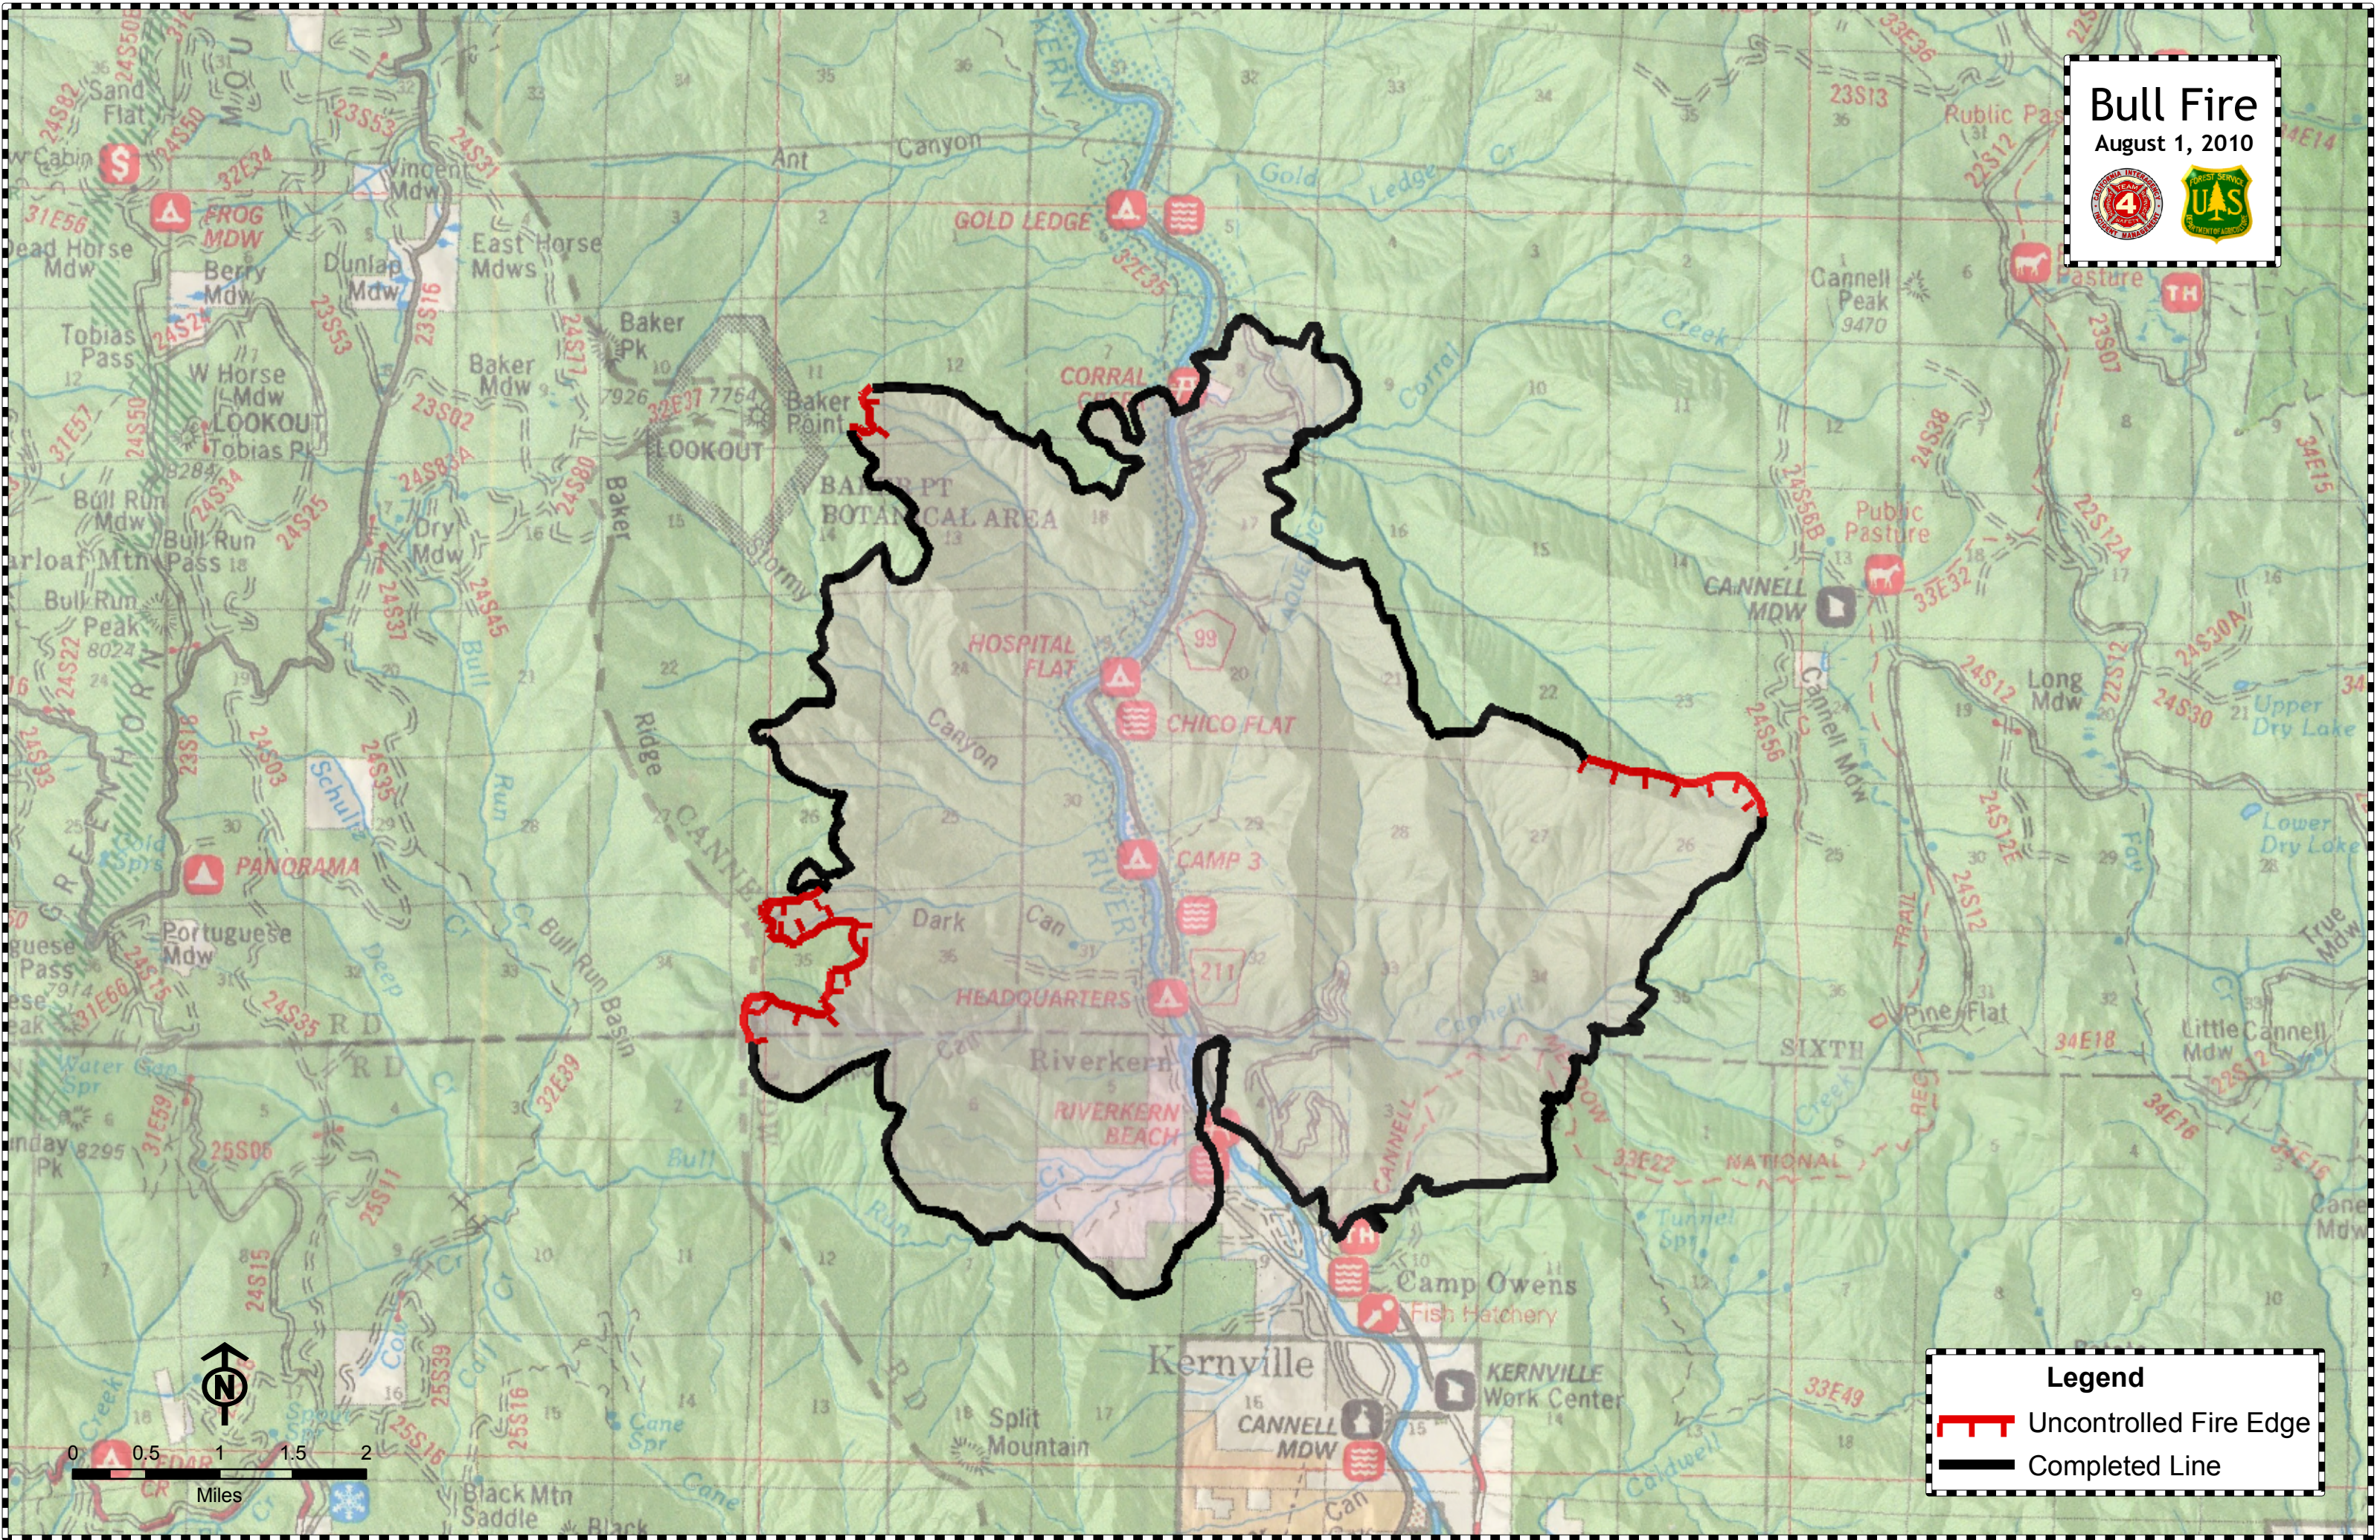

Bull Fire

August 1, 2010

Legend

-  Uncontrolled Fire Edge
-  Completed Line