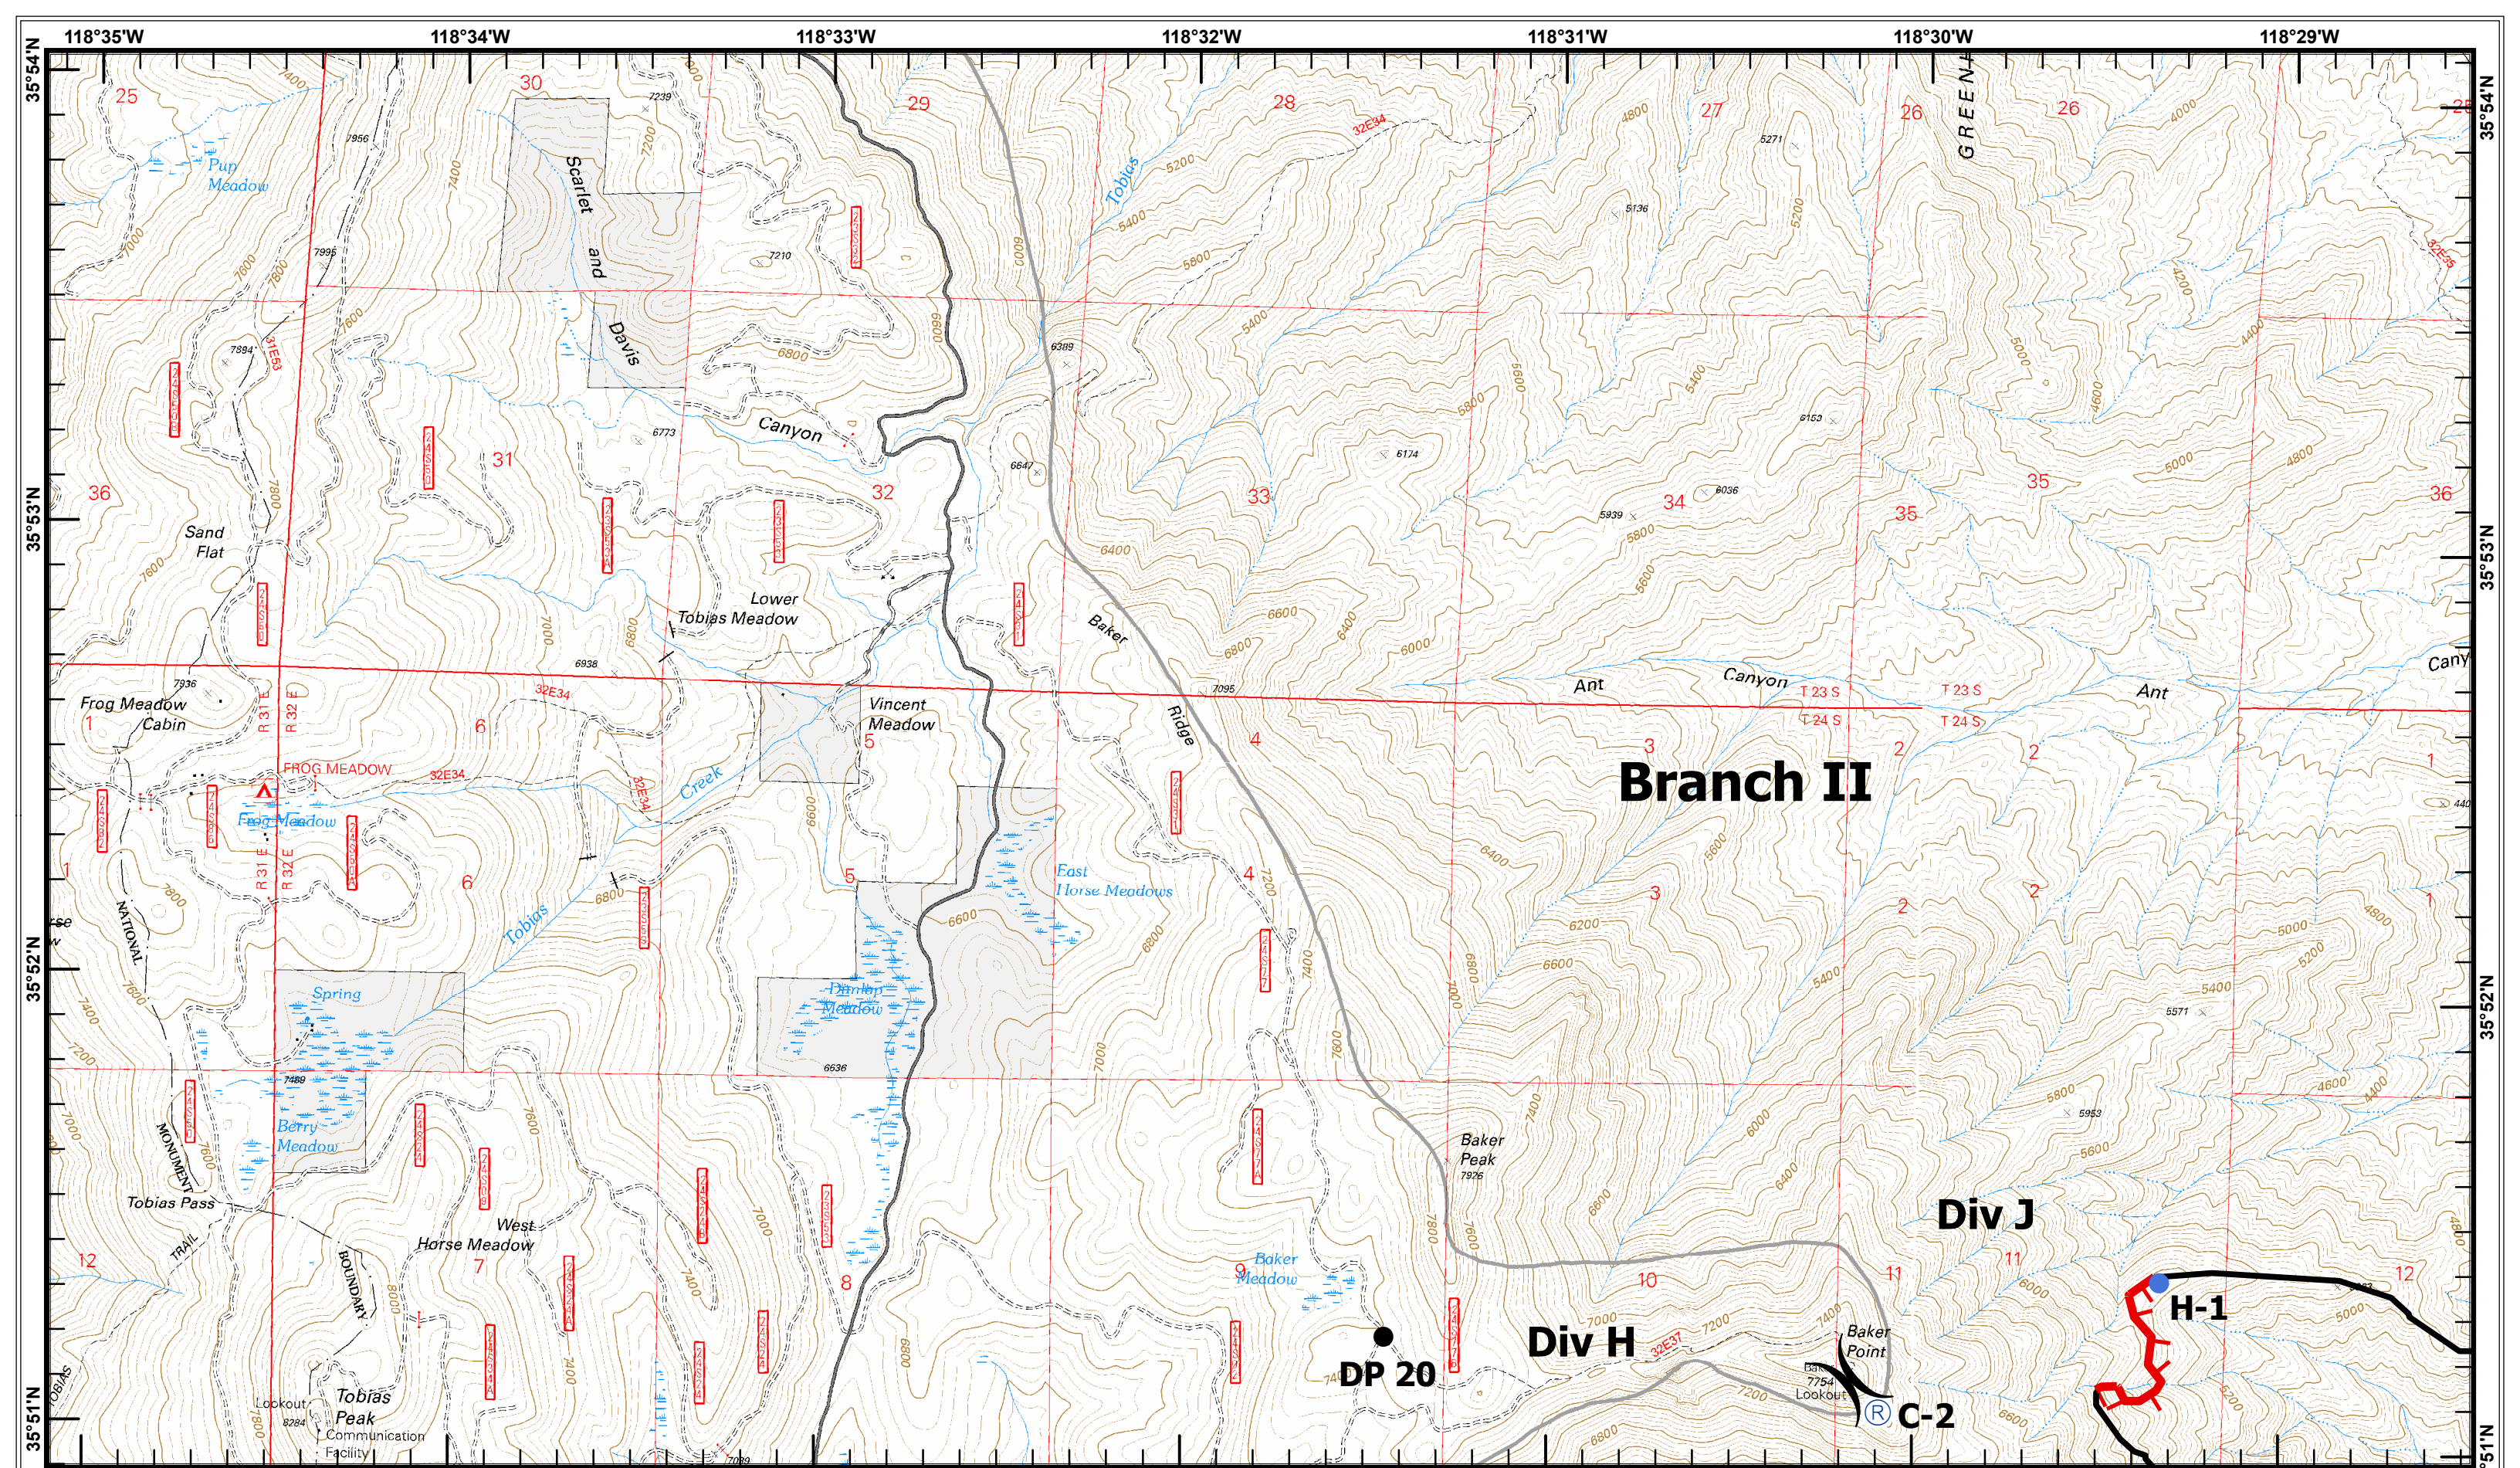

0 0.5 1 2 Miles

M5 IAP Grid Tiles

- Uncontrolled Fire Edge
- Completed Line
- Completed Dozer Line

Bull Fire

CA-SQF-2701
August 1, 2010

- Division Breaks
- Branch Breaks
- Drop Point
- Repeater
- Camp
- Helispot

0600 Hours

0 0.25 0.5 1 Miles

1:24,000

	L5	L6
M4	M5	M6
N4	N5	N6

Page: L4

Bull Fire

CA-SQF-2701
August 1, 2010

- Division Breaks
- Branch Breaks
- Completed Dozer Line
- Drop Point
- Uncontrolled Fire Edge
- Completed Line
- Camp
- Repeater
- Helispot

0600 Hours

0 0.25 0.5 1 Miles

1:24,000

L4	L5	L6
M4	M5	M6
N4	N5	N6

Page: L5

Bull Fire

CA-SQF-2701
August 1, 2010

- Division Breaks
 - Branch Breaks
 - Completed Dozer Line
 - Drop Point
 - Uncontrolled Fire Edge
 - Completed Line
 - Camp
 - Repeater
 - Helispot
- 0600 Hours**