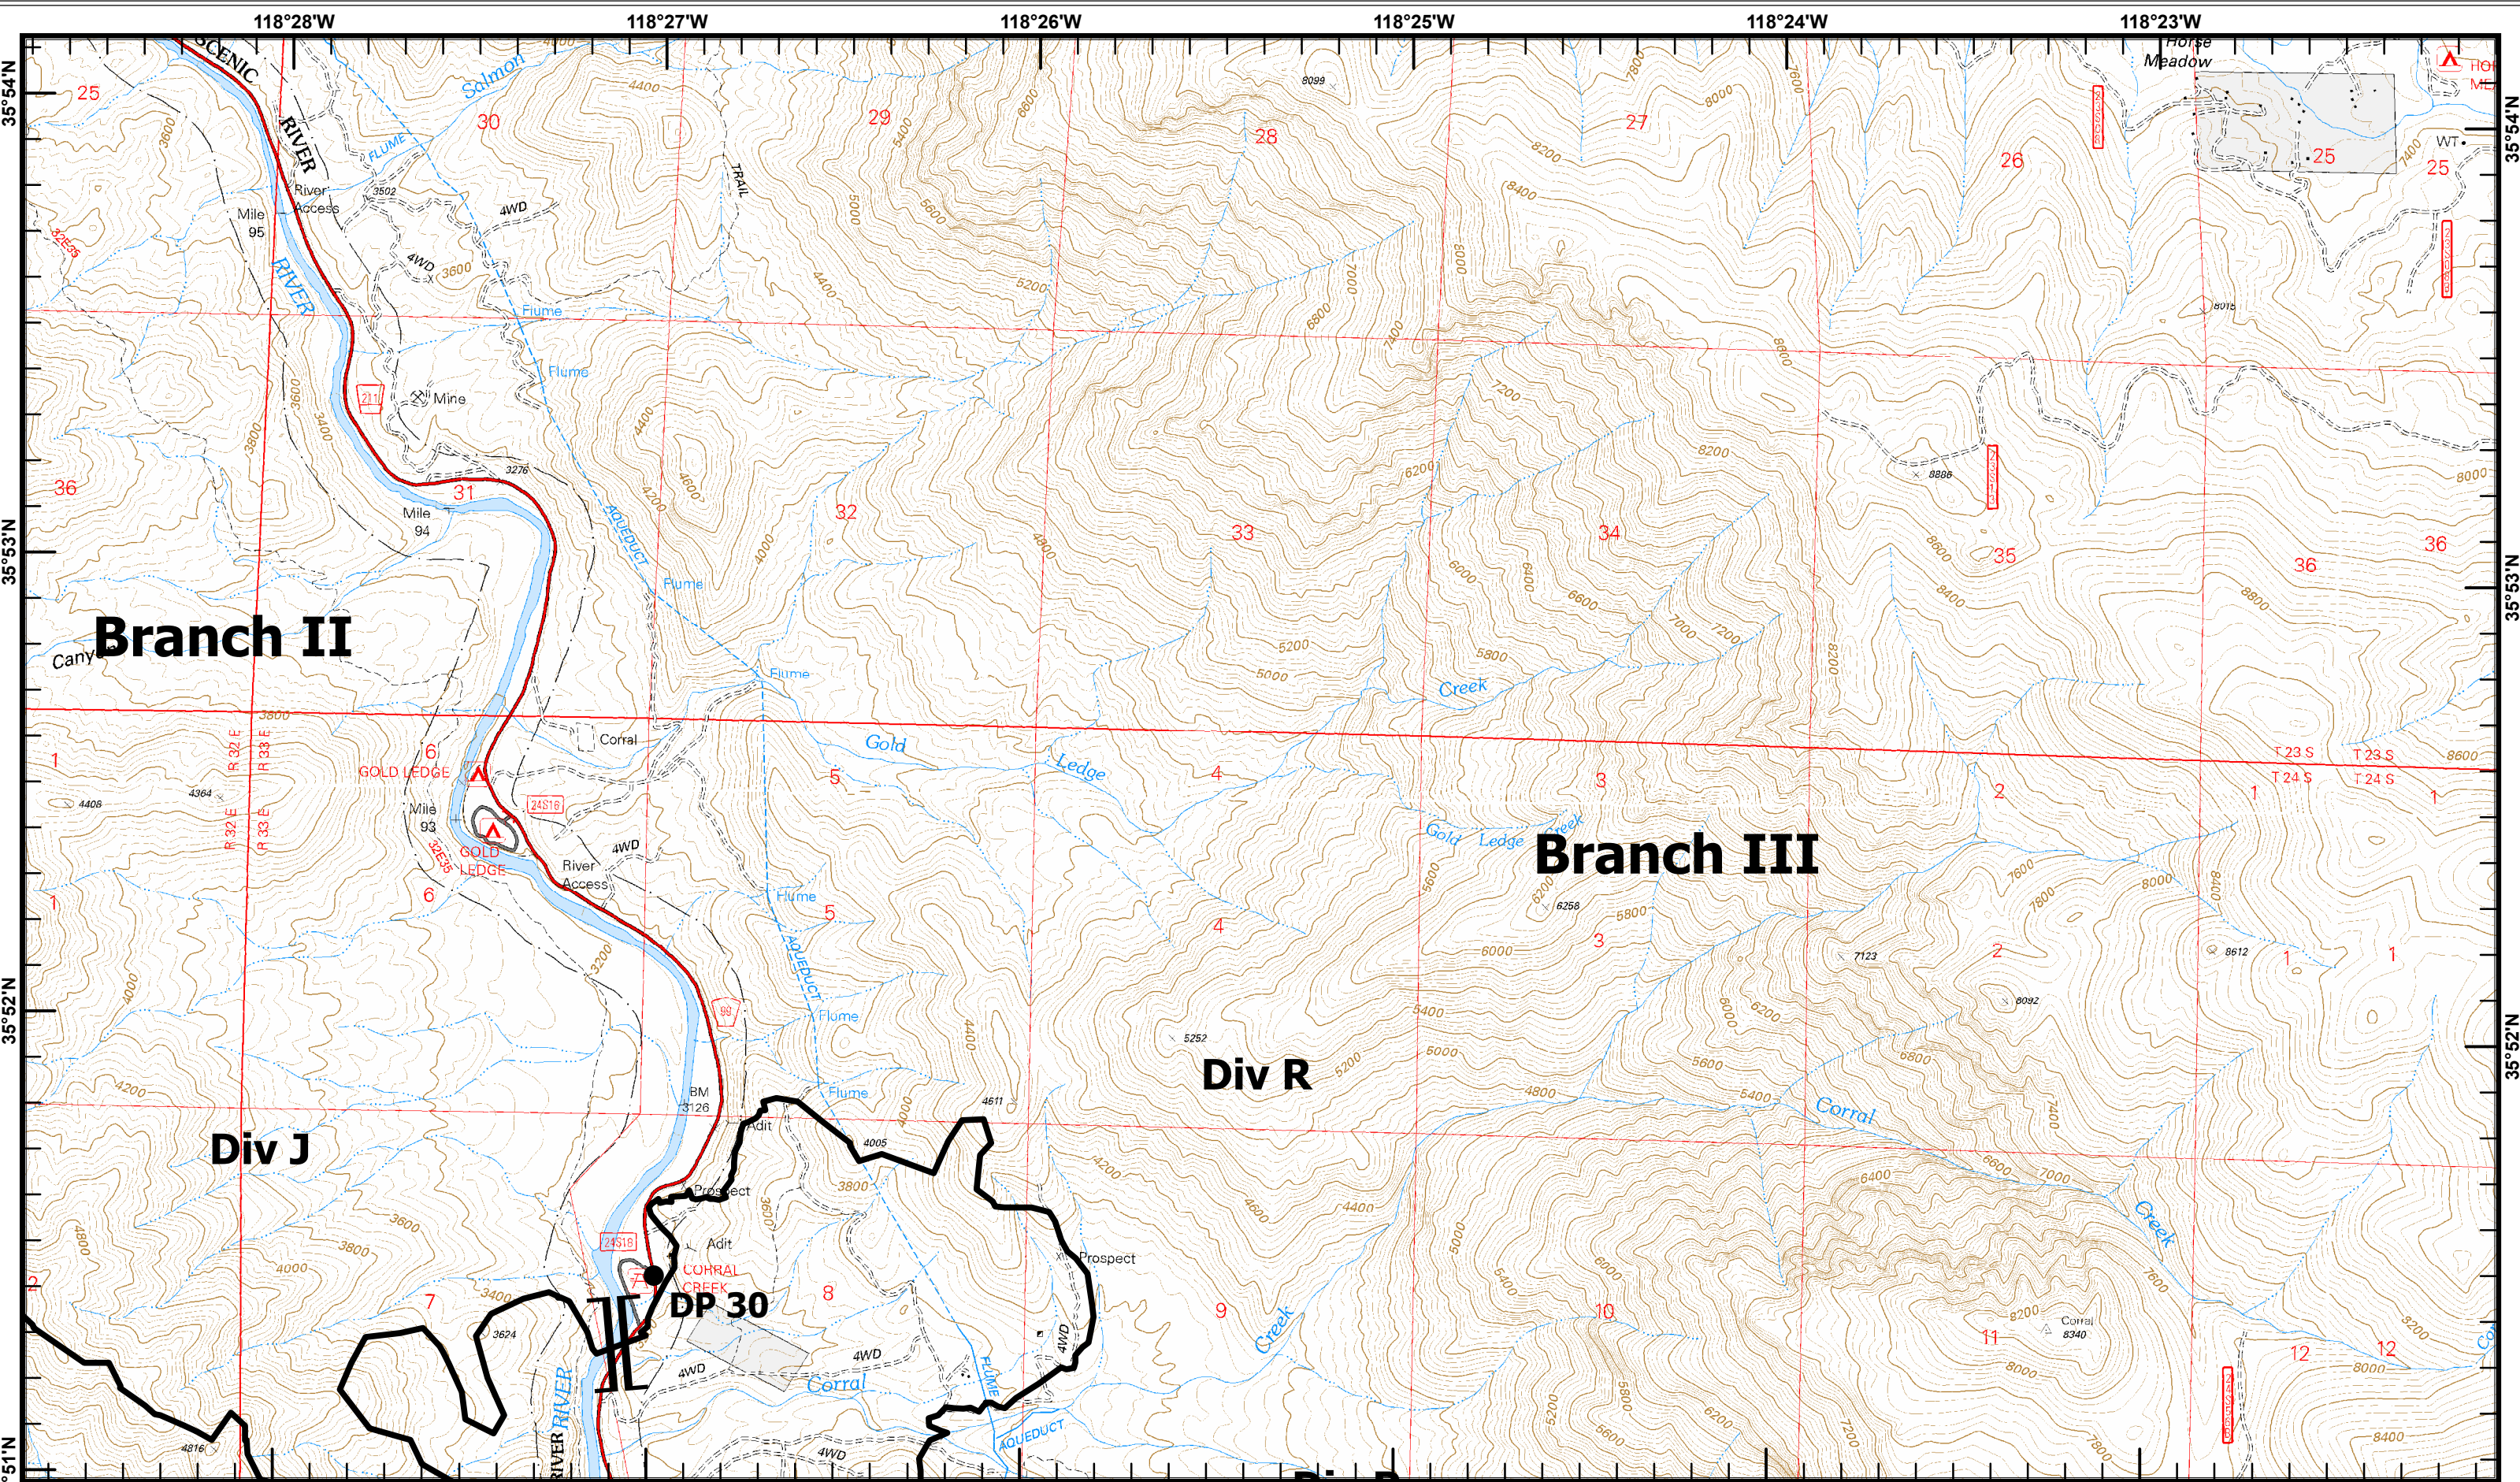

0600 Hours

0 0.25 0.5 1 Miles

1:24,000

	L5	L6
M4	M5	M6
N4	N5	N6

Page: L4

Bull Fire

CA-SQF-2701
August 1, 2010

- Division Breaks
- Branch Breaks
- Completed Dozer Line
- Drop Point
- Uncontrolled Fire Edge
- Completed Line
- Camp
- Repeater
- Helispot

0600 Hours

0 0.25 0.5 1 Miles

1:24,000

L4	L5	L6
M4	M5	M6
N4	N5	N6

Page: L5

Bull Fire

CA-SQF-2701
August 1, 2010

- Division Breaks
 - Branch Breaks
 - Completed Dozer Line
 - Drop Point
 - Uncontrolled Fire Edge
 - Completed Line
 - Camp
 - Repeater
 - Helispot
- 0600 Hours**