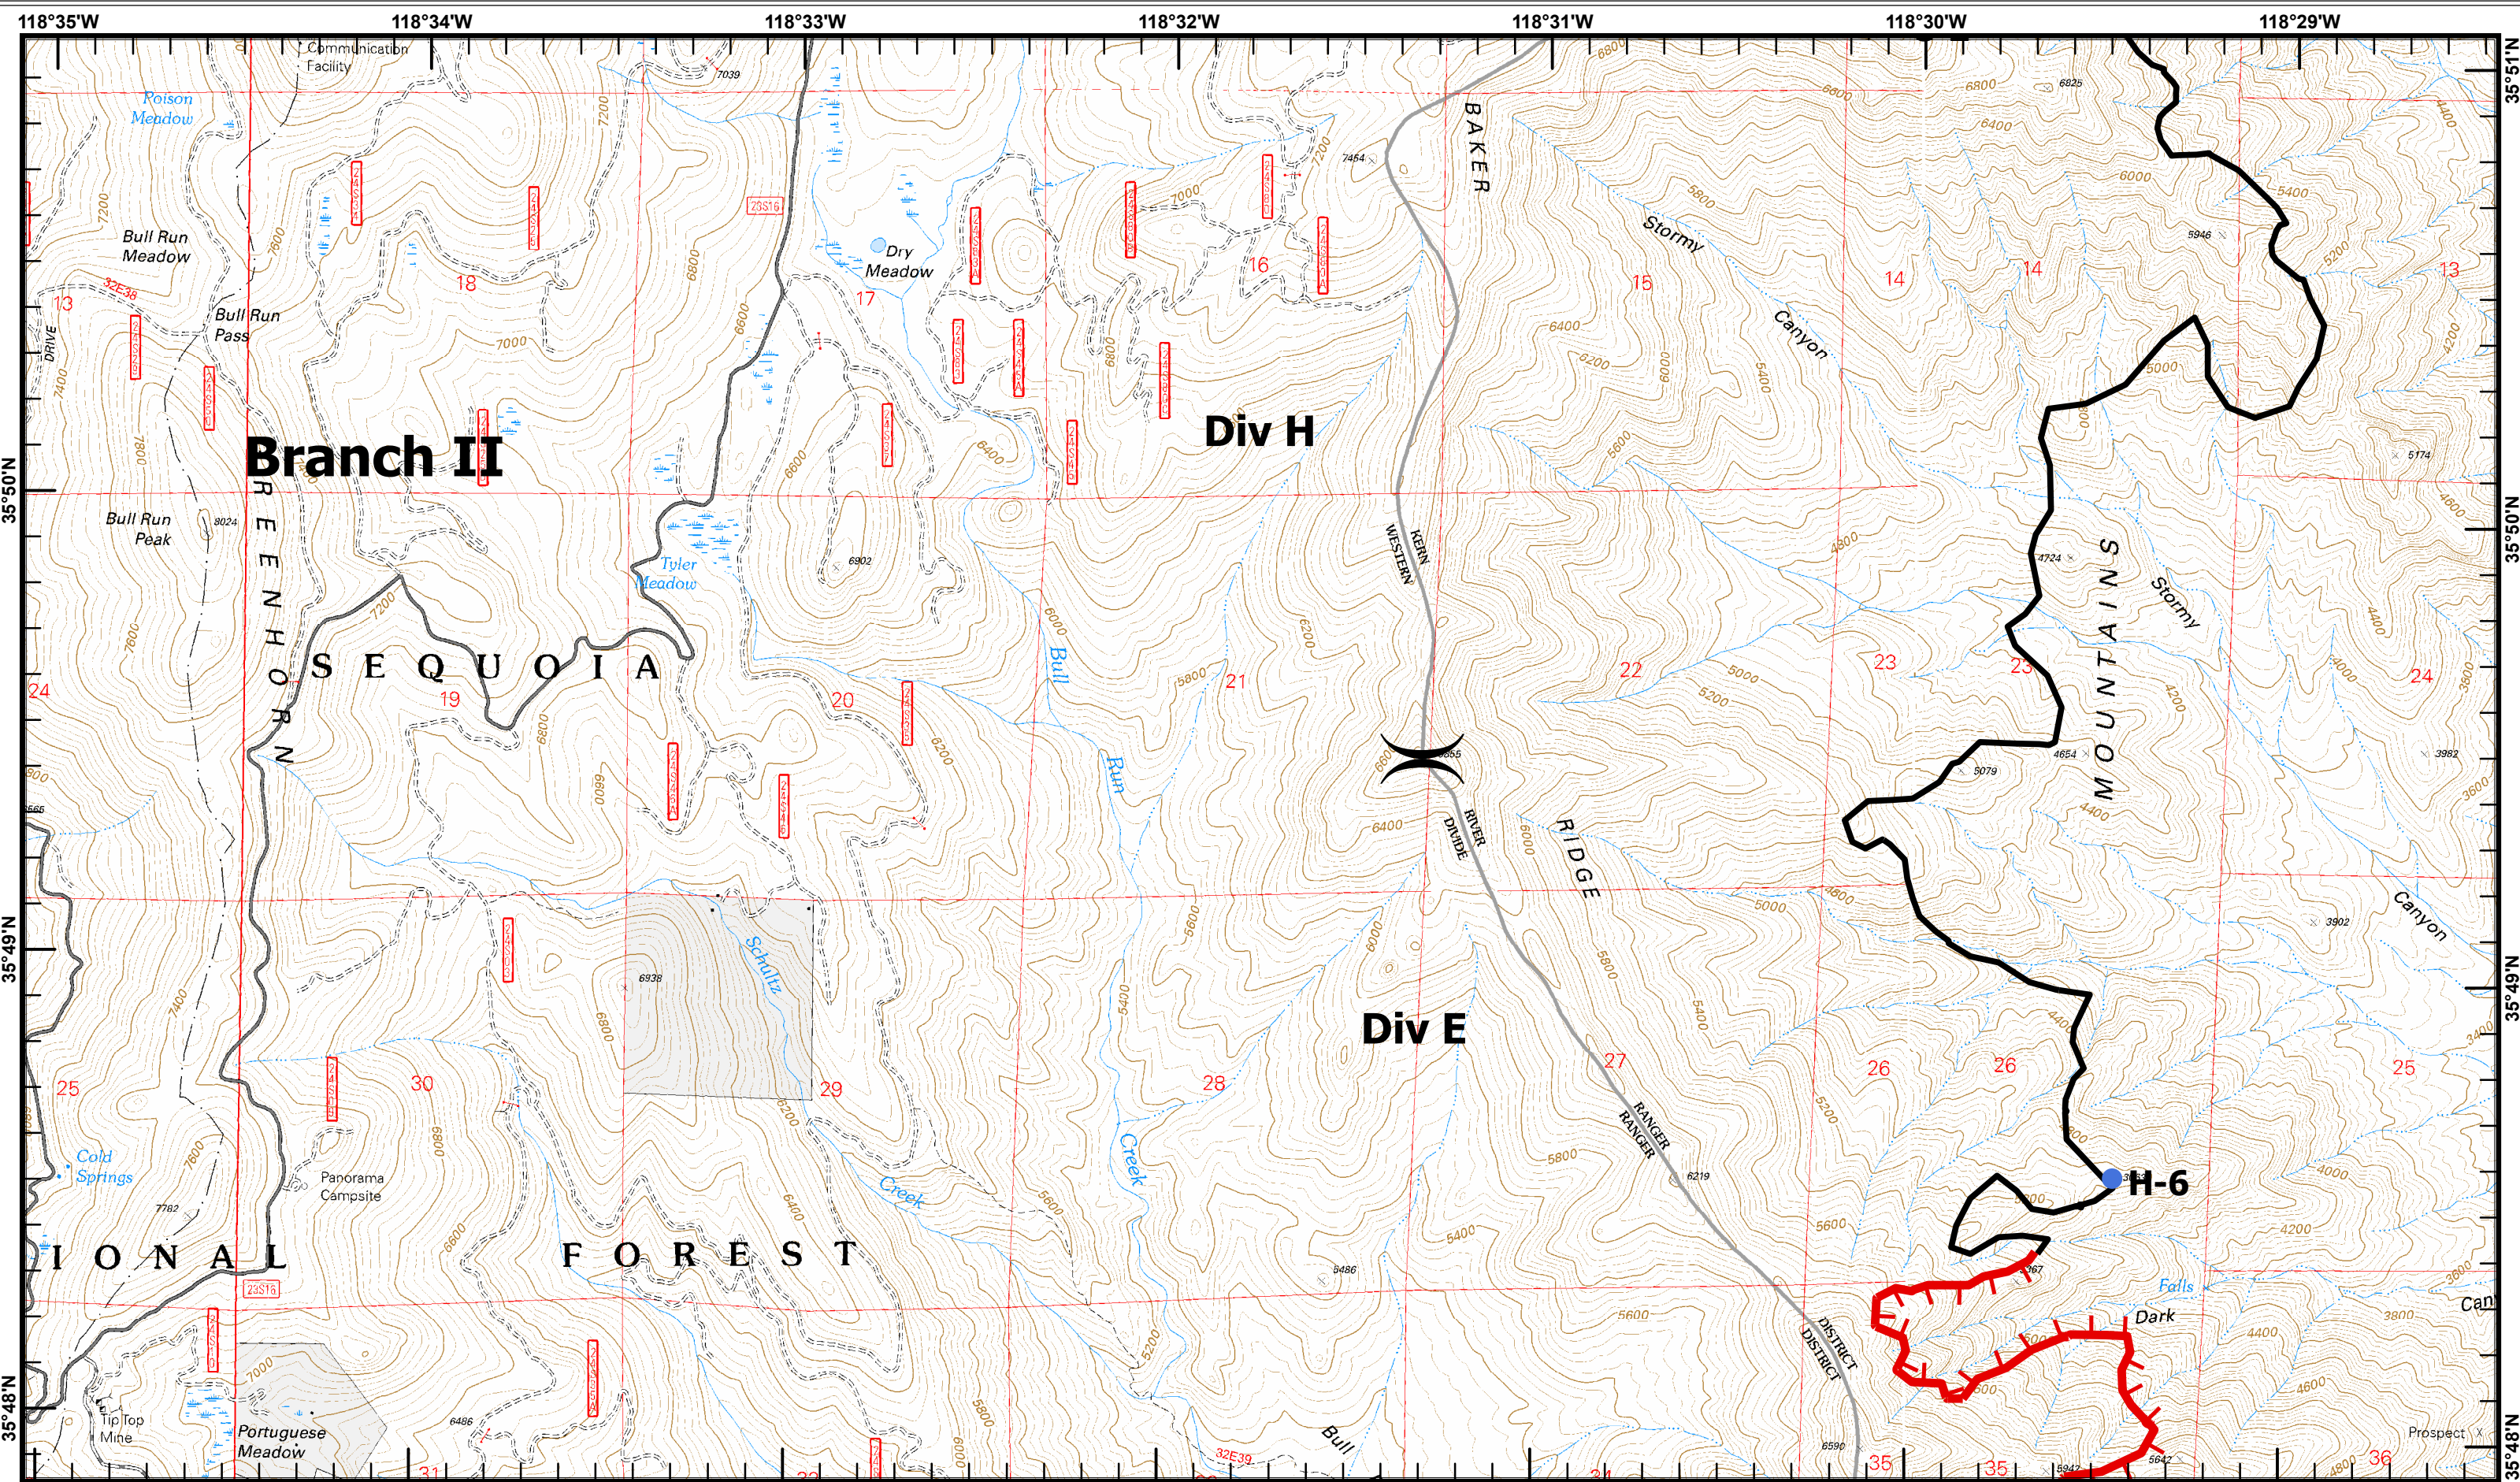

0 0.25 0.5 1 Miles

L4	L5	
M4	M5	M6
N4	N5	N6

Page: L6

Bull Fire
CA-SQF-2701
August 1, 2010

- Division Breaks
 - Branch Breaks
 - Completed Dozer Line
 - Drop Point
 - Uncontrolled Fire Edge
 - Completed Line
 - Camp
 - Repeater
 - Helispot
- 0600 Hours**