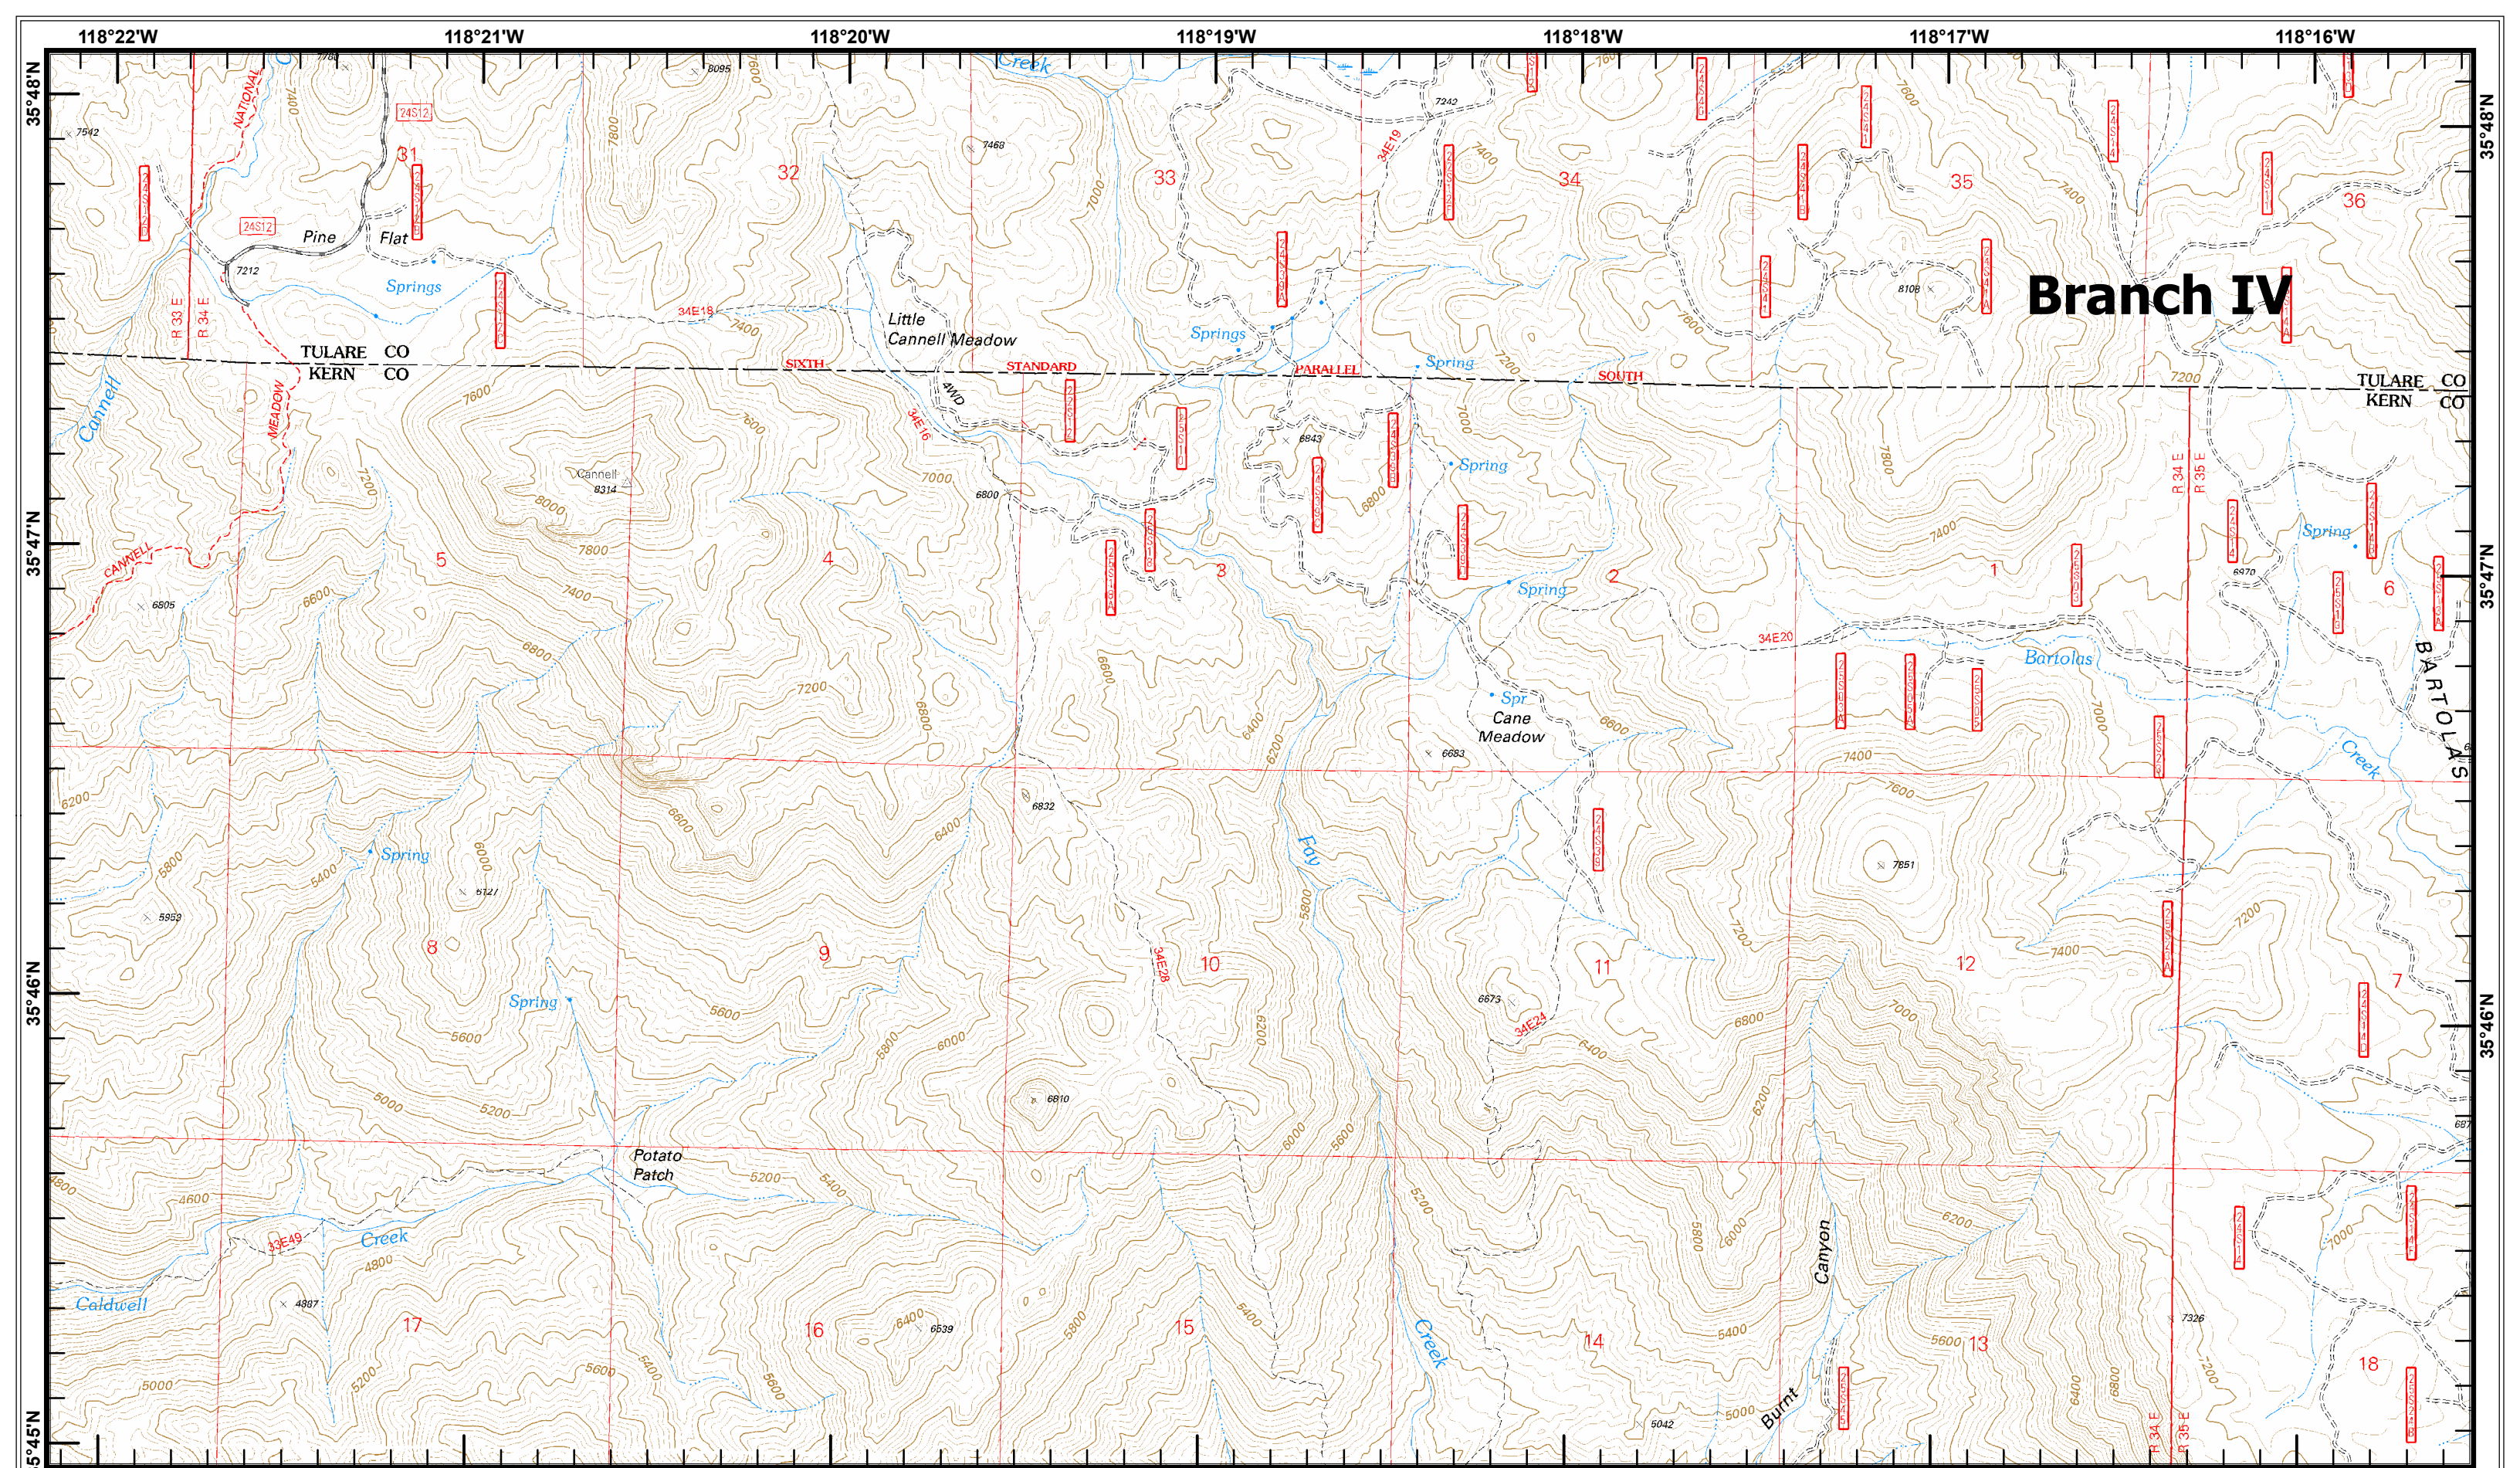

Branch IV

Bull Fire

CA-SQF-2701
August 1, 2010

Page: N6

0600 Hours

0 0.25 0.5 1 Miles

1:24,000

L4	L5	L6
M4	M5	M6
N4	N5	

- Division Breaks
- Branch Breaks
- Completed Dozer Line
- Drop Point
- Uncontrolled Fire Edge
- Completed Line
- Camp
- Repeater
- Helispot