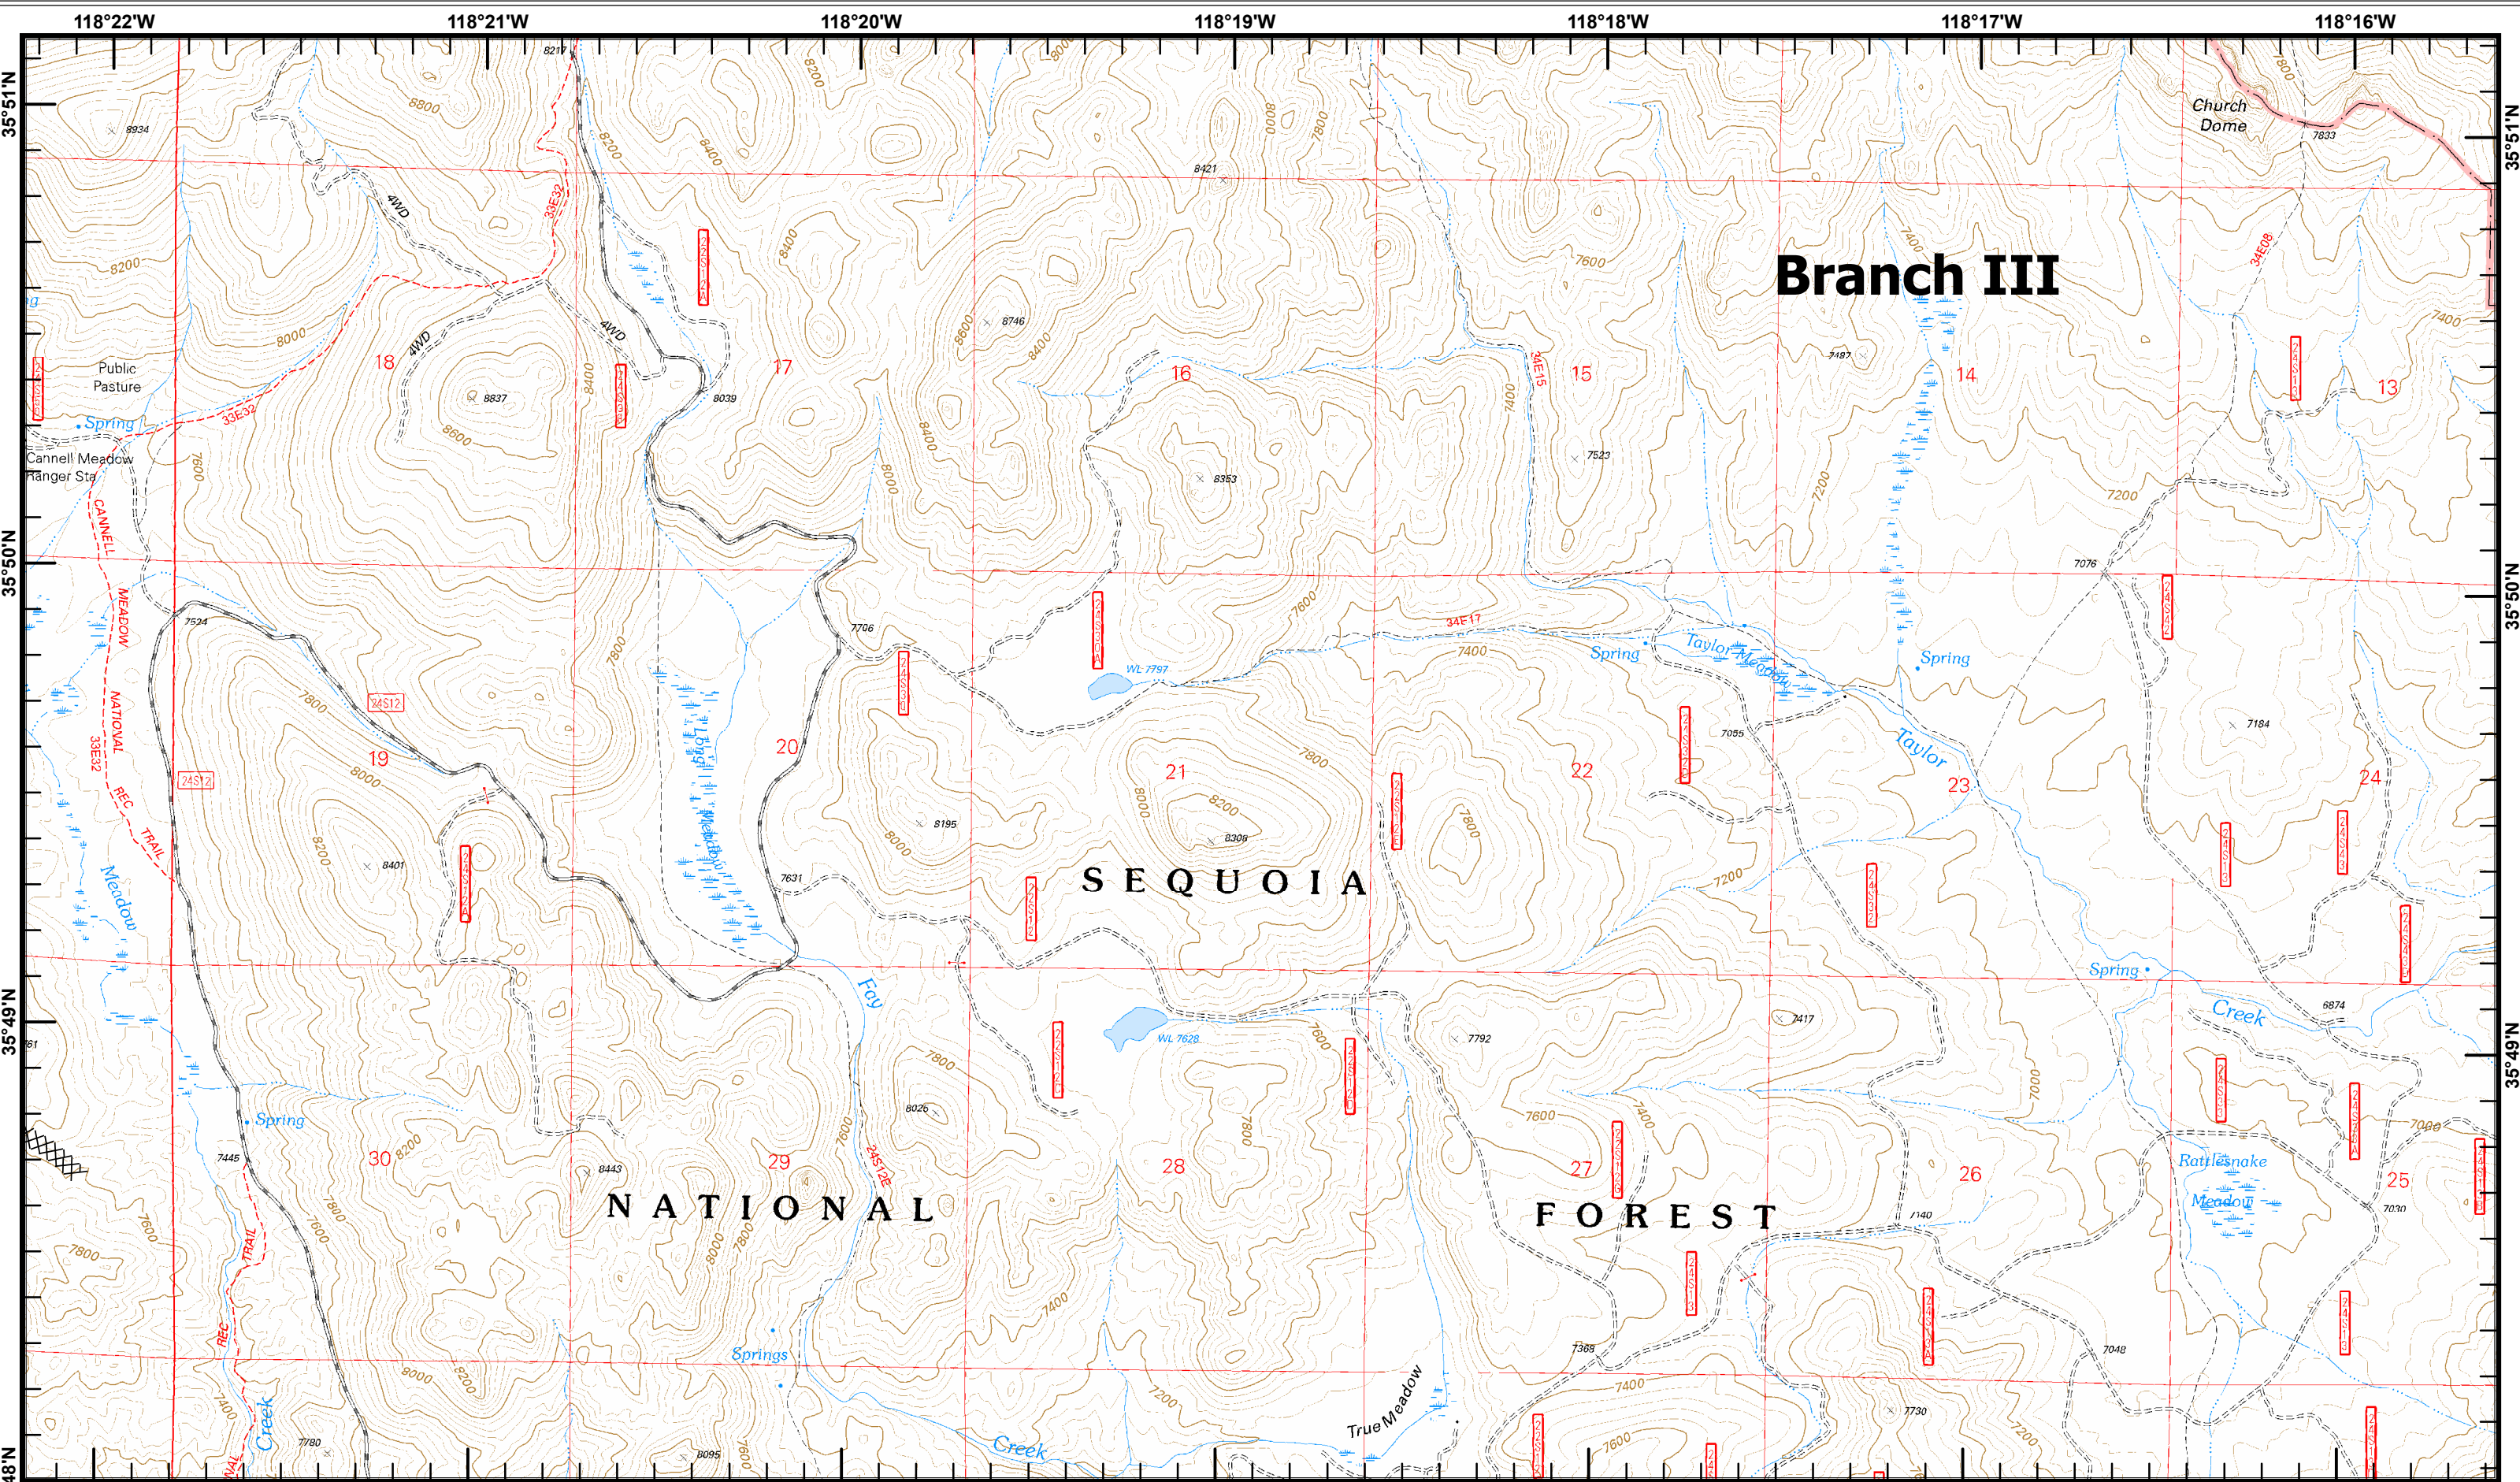

0600 Hours

L4	L5	L6
M4		M6
N4	N5	N6

Page: M5

Bull Fire
CA-SQF-2701
August 1, 2010

- Division Breaks
 - Branch Breaks
 - Completed Dozer Line
 - Drop Point
 - Uncontrolled Fire Edge
 - Completed Line
 - Camp
 - Repeater
 - Helispot
- 0600 Hours