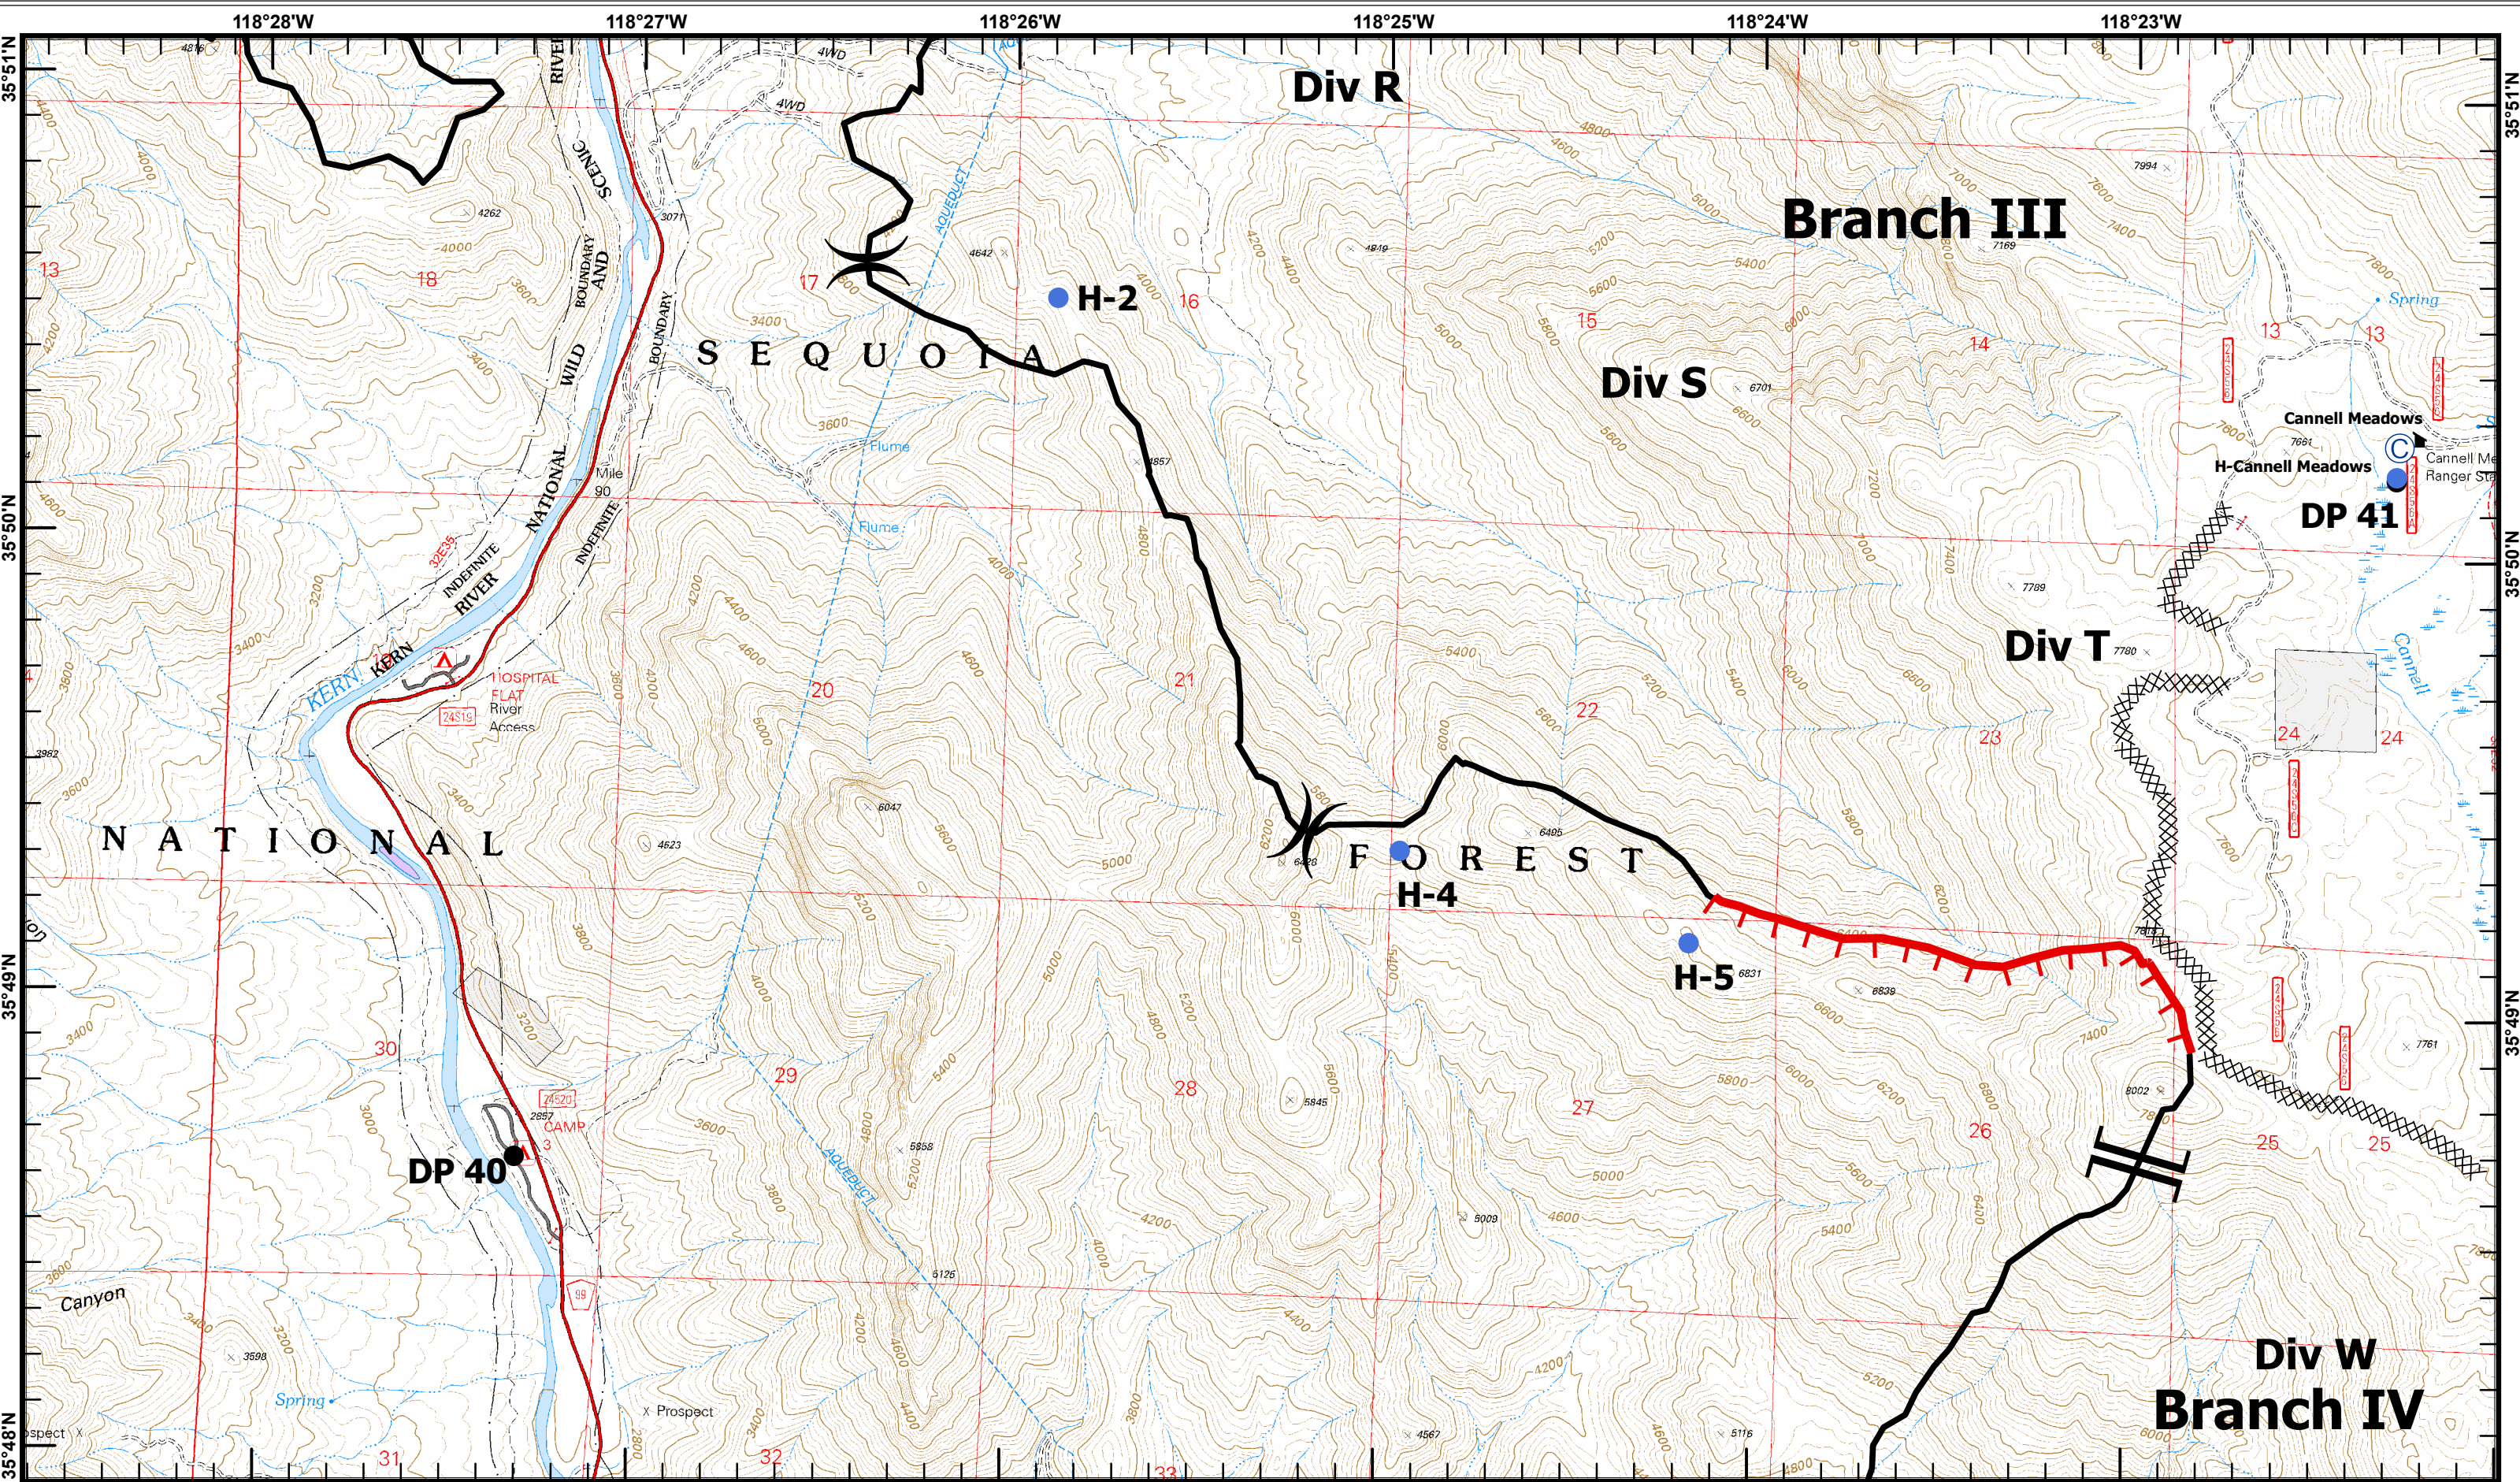

L4	L5	L6
M4	M5	M6
N4	N5	N6

Page: M4

Bull Fire

CA-SQF-2701
August 1, 2010

- Division Breaks
- Branch Breaks
- Completed Dozer Line
- Drop Point
- Uncontrolled Fire Edge
- Completed Line
- Camp
- Repeater
- Helispot

0600 Hours

L4	L5	L6
M4		M6
N4	N5	N6

Page: M5

Bull Fire
CA-SQF-2701
August 1, 2010

- Division Breaks
 - Branch Breaks
 - Completed Dozer Line
 - Drop Point
 - Uncontrolled Fire Edge
 - Completed Line
 - Camp
 - Repeater
 - Helispot
- 0600 Hours