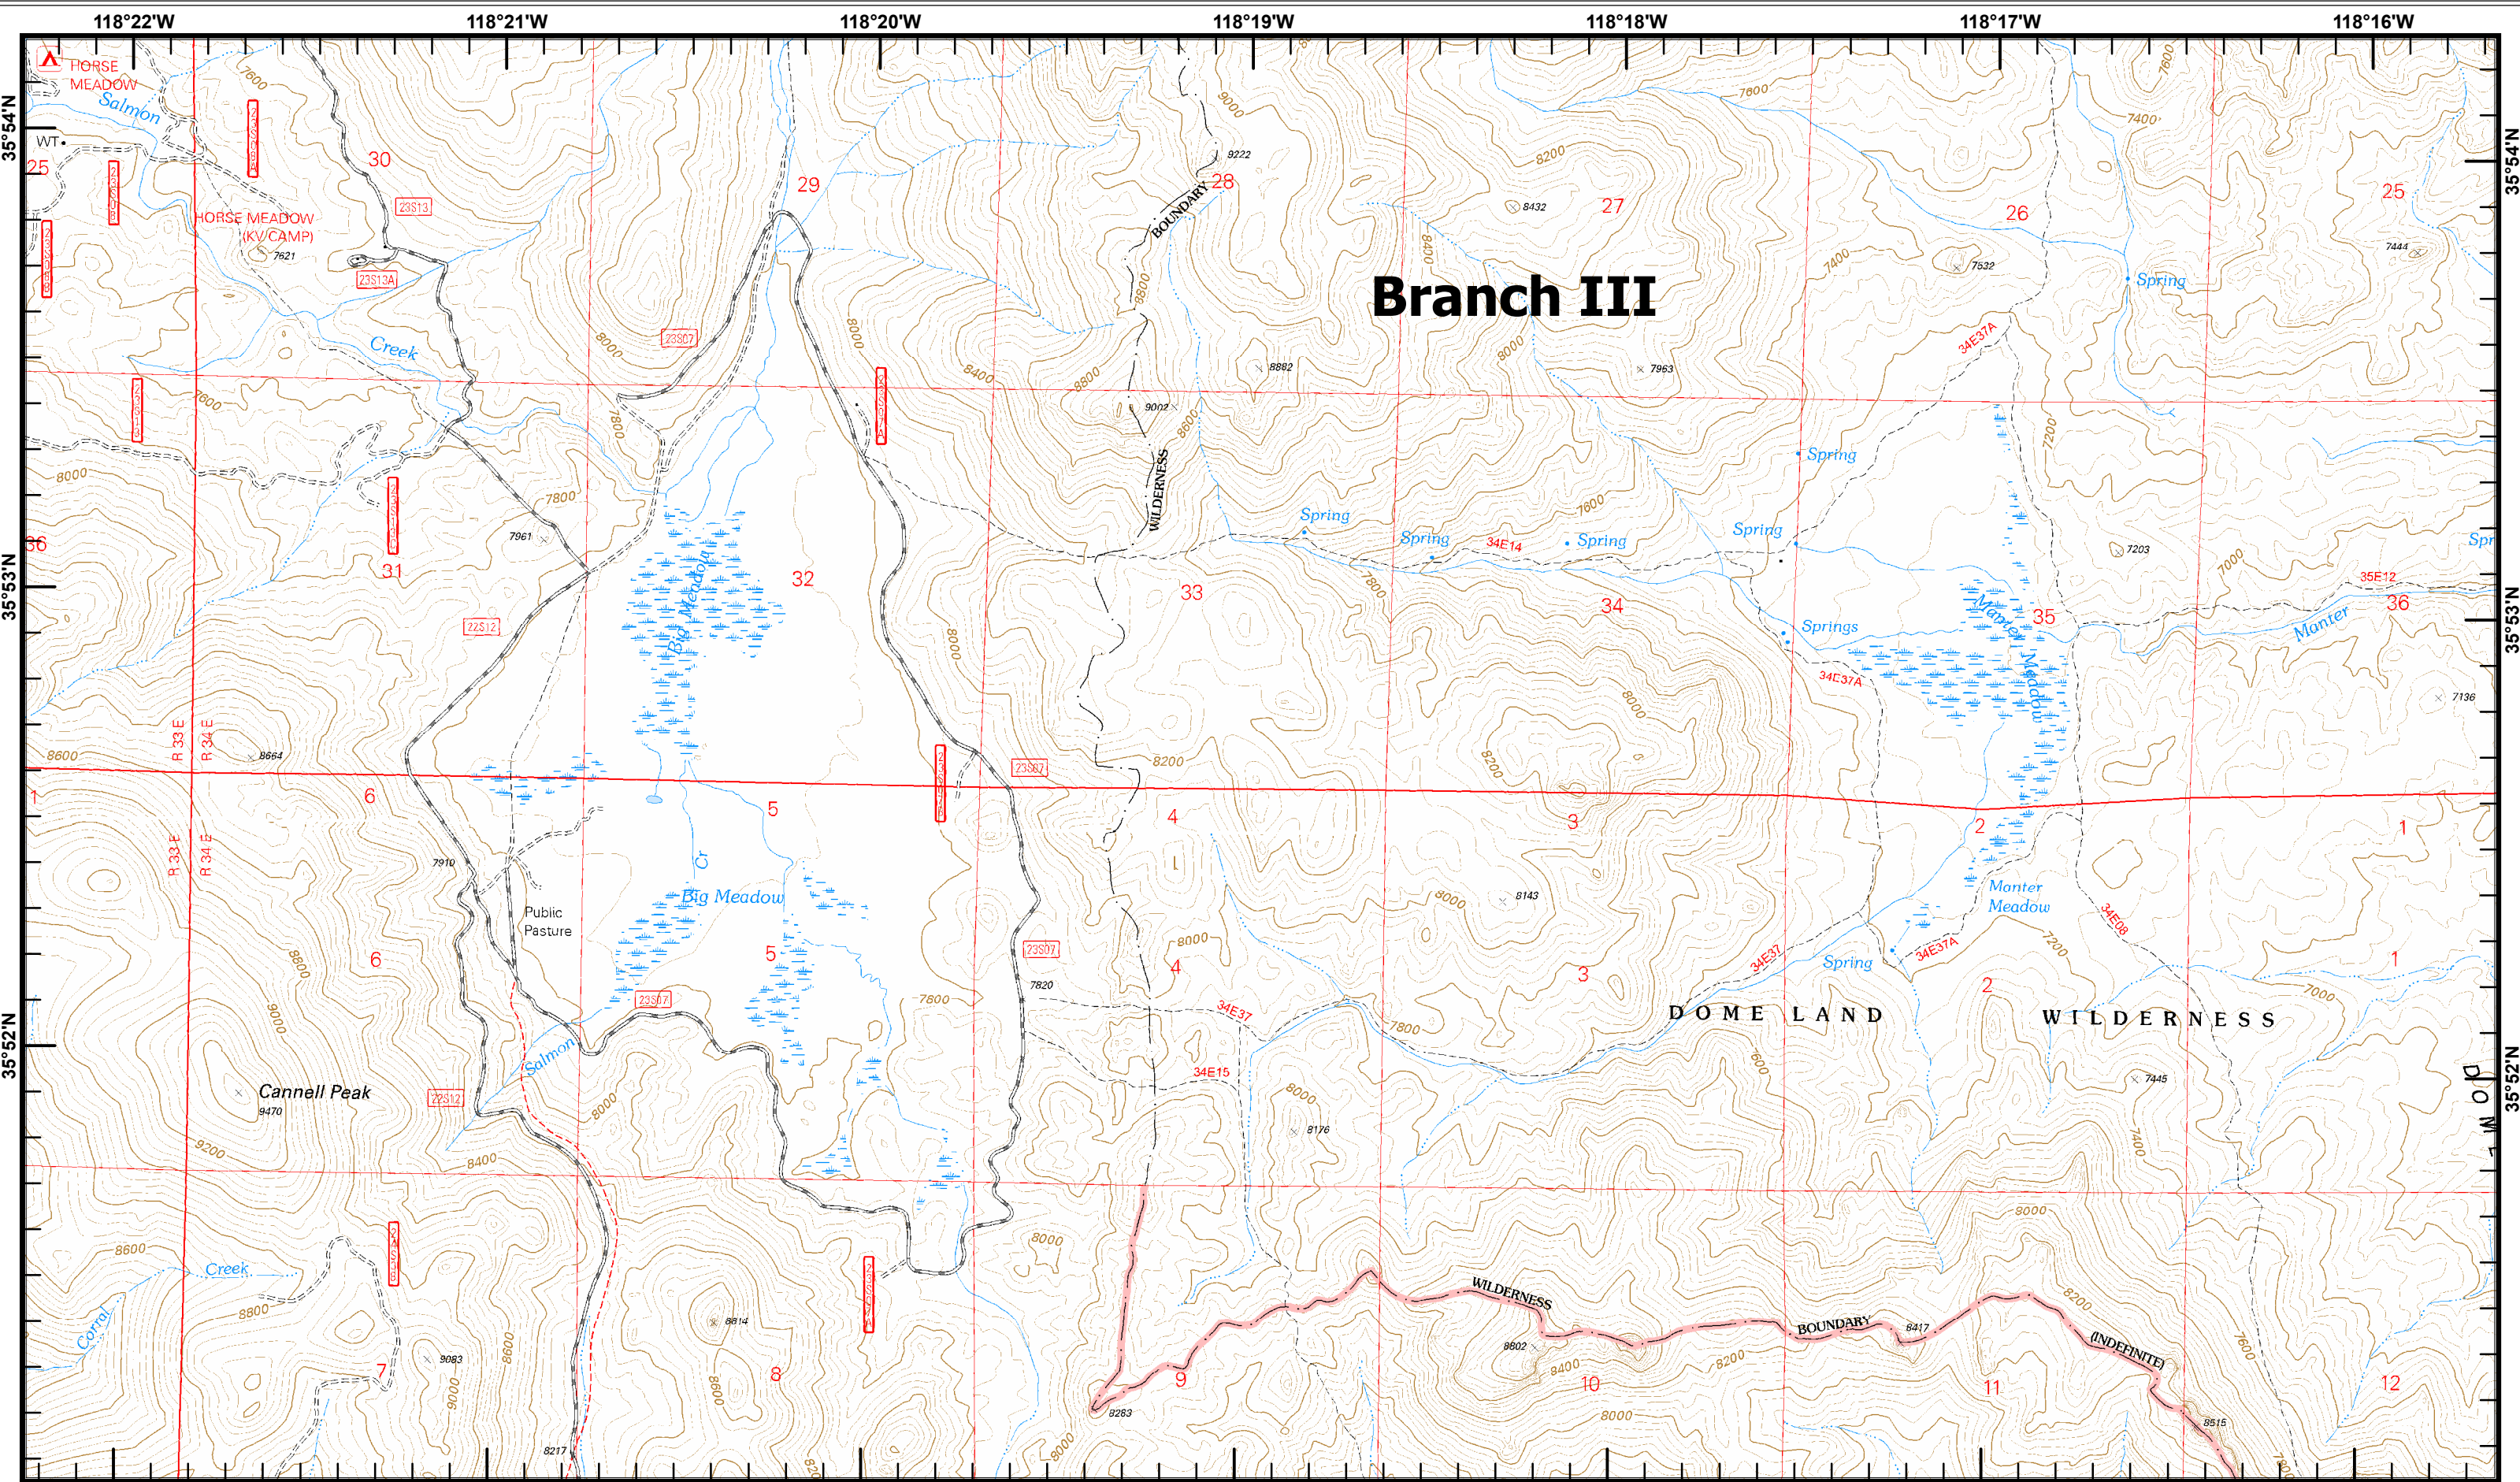

0600 Hours

0 0.25 0.5 1 Miles

1:24,000

	L5	L6
M4	M5	M6
N4	N5	N6

Page: L4

Bull Fire

CA-SQF-2701
August 1, 2010

- Division Breaks
- Branch Breaks
- Completed Dozer Line
- Drop Point
- Uncontrolled Fire Edge
- Completed Line
- Camp
- Repeater
- Helispot

0600 Hours

0 0.25 0.5 1 Miles

1:24,000

L4	L5	L6
M4	M5	M6
N4	N5	N6

Page: L5

Bull Fire

CA-SQF-2701
August 1, 2010

- Division Breaks
 - Branch Breaks
 - Completed Dozer Line
 - Drop Point
 - Uncontrolled Fire Edge
 - Completed Line
 - Camp
 - Repeater
 - Helispot
- 0600 Hours**