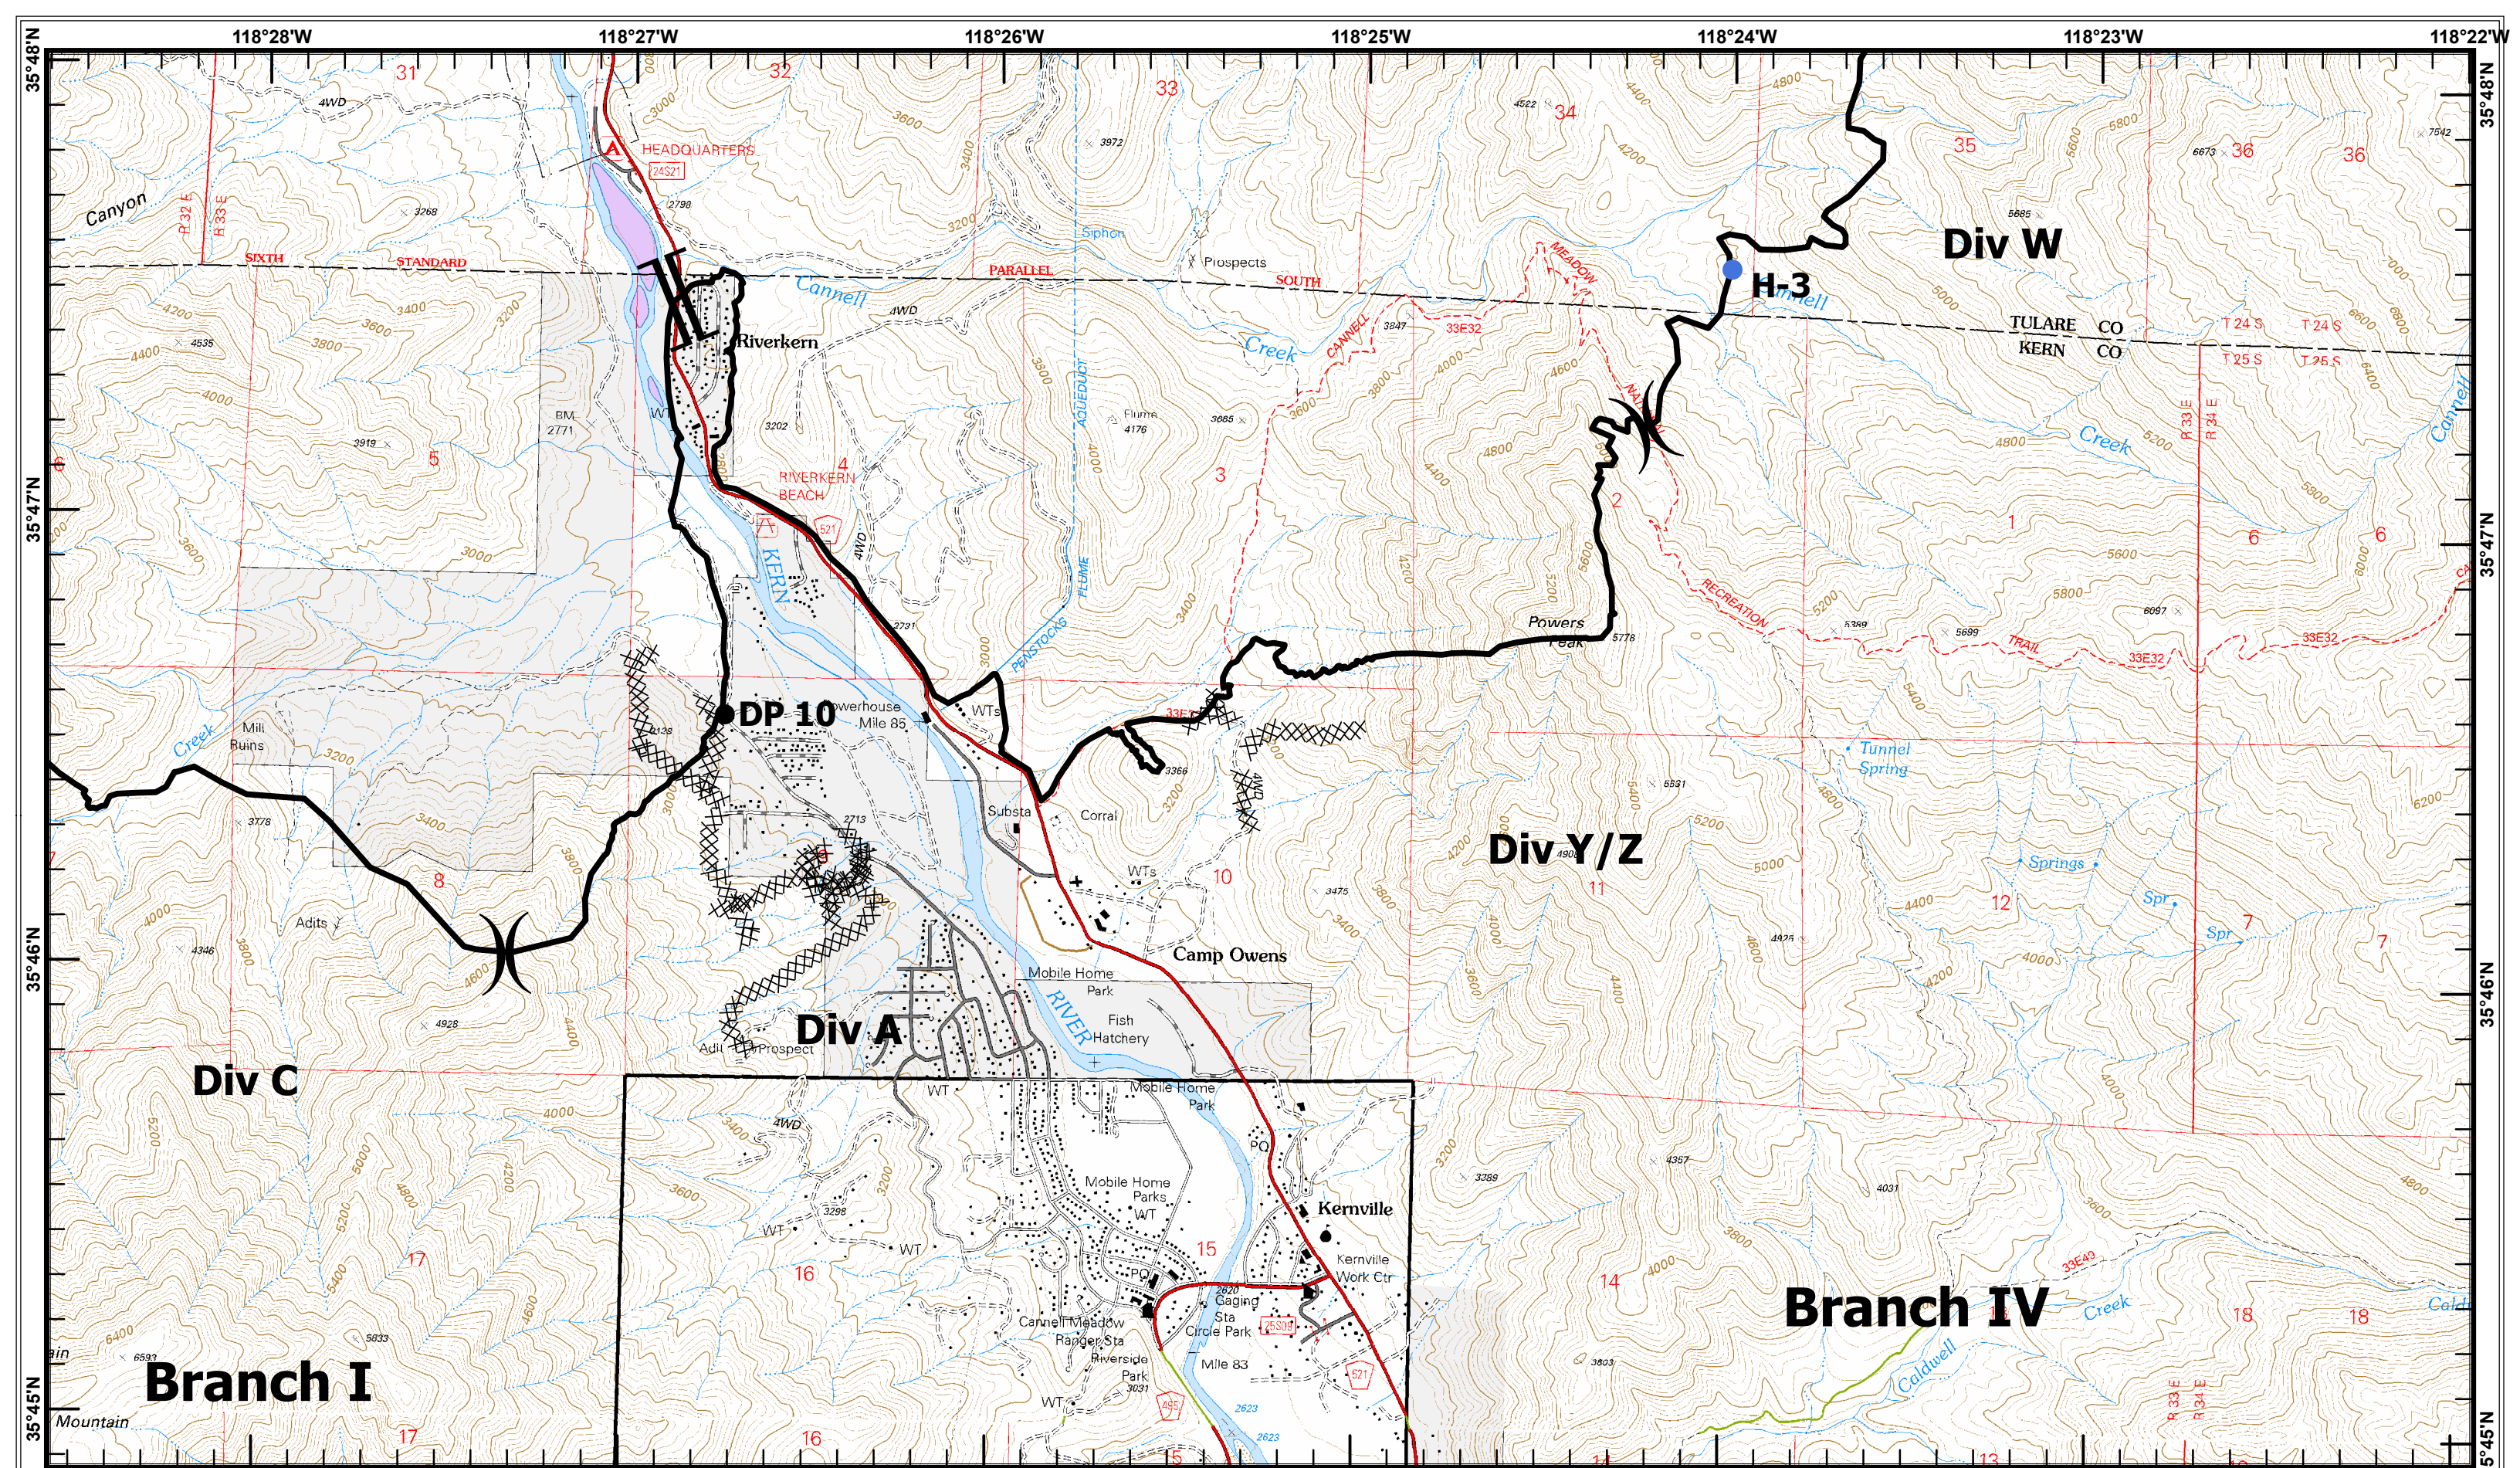

0 0.25 0.5 1 Miles

L4	L5	L6
M4	M5	M6
N4	N5	N6

Page: N5

Bull Fire
CA-SQF-2701
August 1, 2010

- Division Breaks
- Branch Breaks
- Completed Dozer Line
- Drop Point
- Uncontrolled Fire Edge
- Completed Line
- Camp
- Repeater
- Helispot

0600 Hours