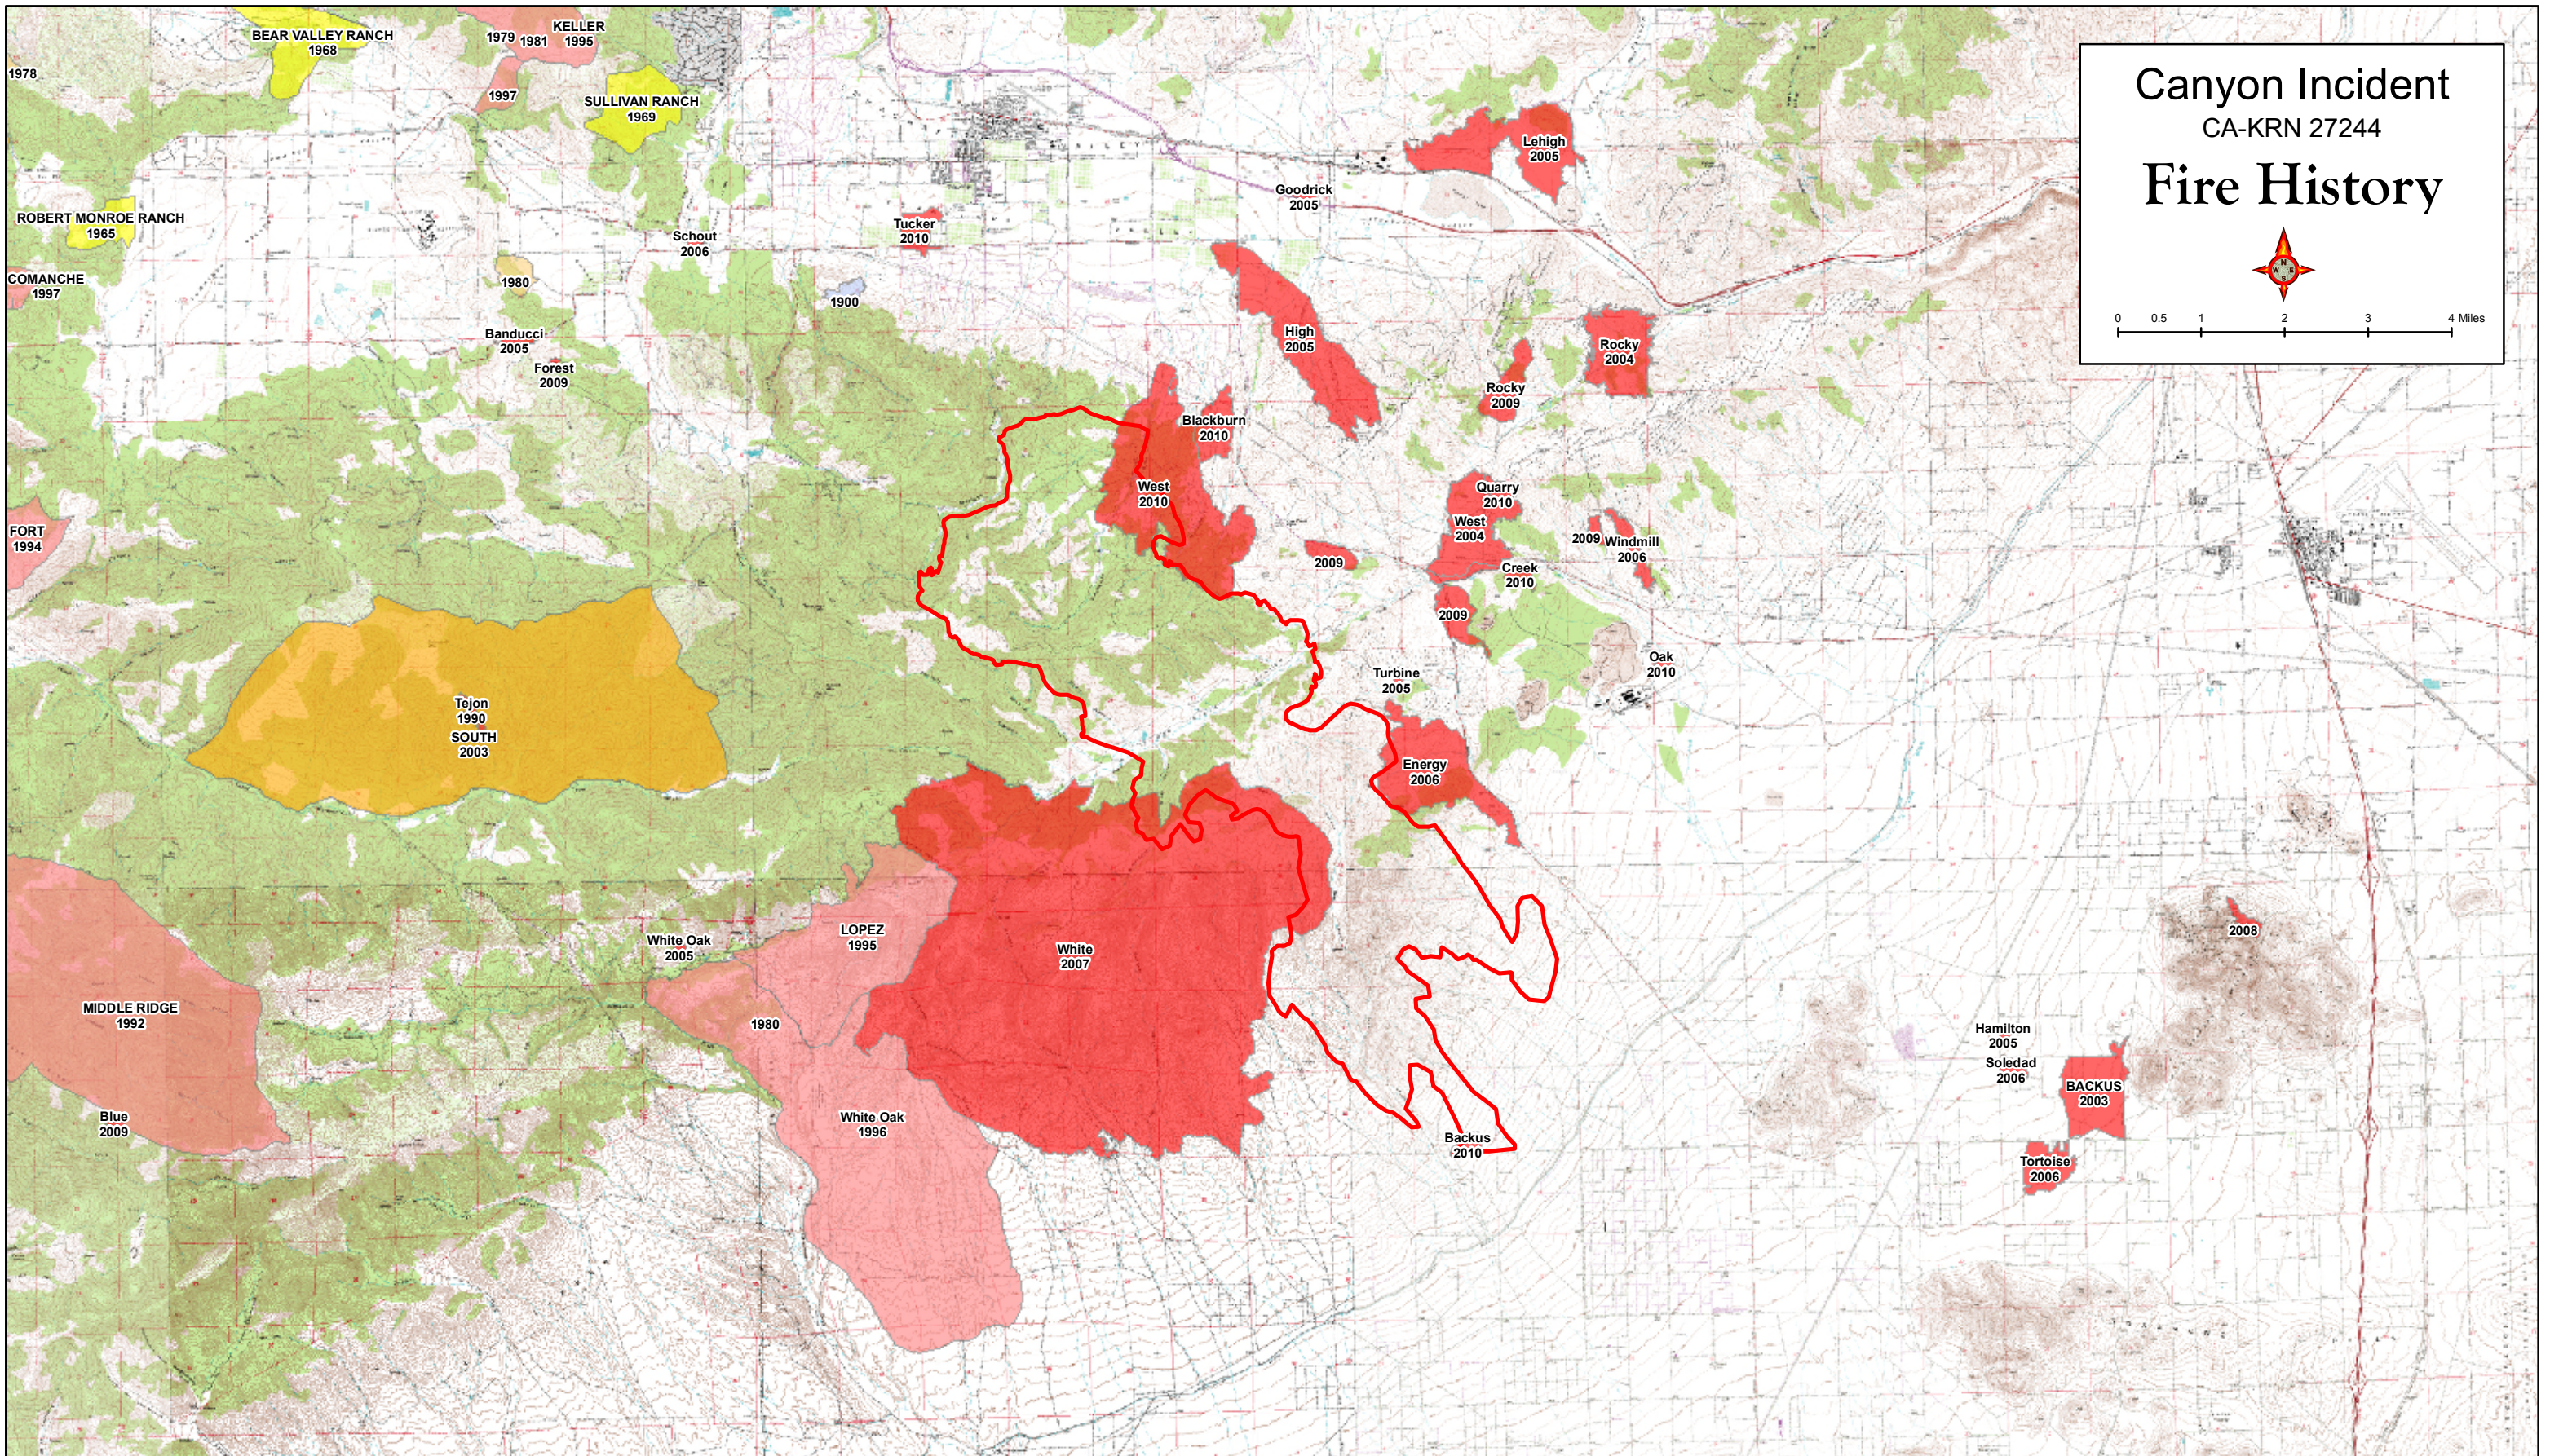

Canyon Incident CA-KRN 27244 Fire History

0 0.5 1 2 3 4 Miles

Fire Perimeter

Fire perimeter from Infrared
9/5/2011 @2100 hrs

Canyon Fire GIS (clk)