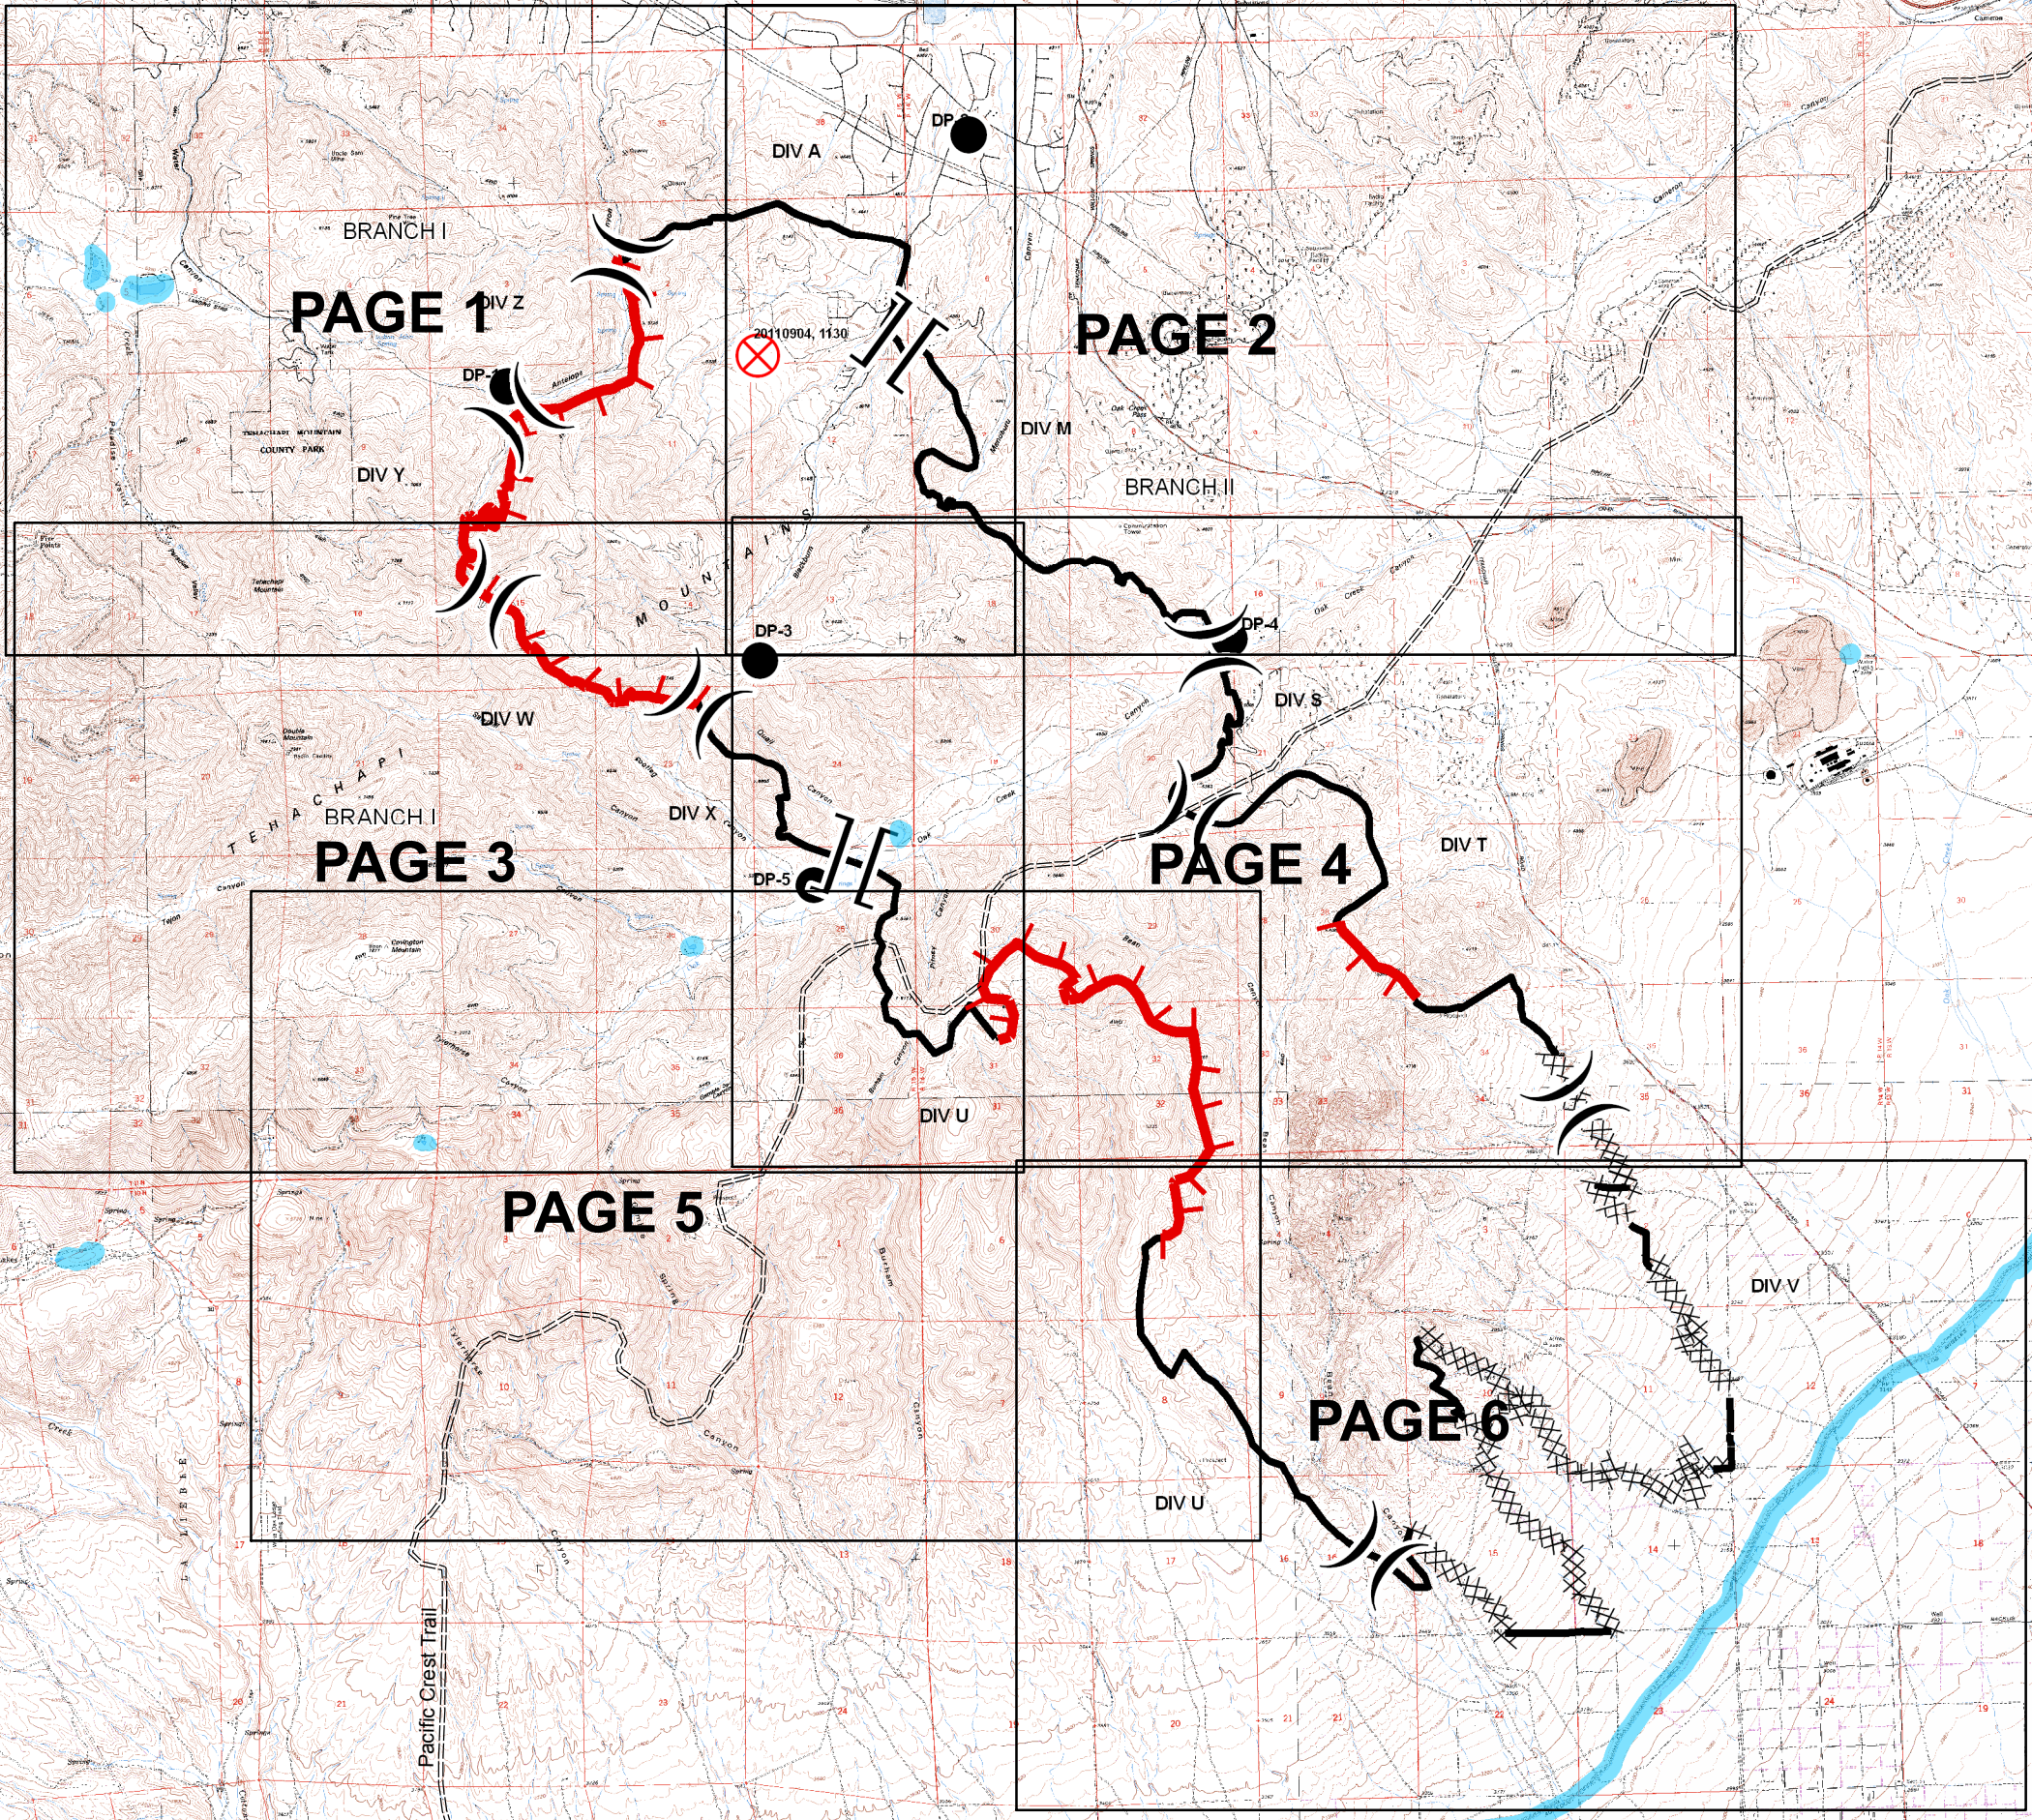

TGIKAS_JCT6_GISS
September 06, 2011
2354 Hours
TA_NAD83

Canyon Incident
CA-KRN-27244
09072011_Day
14802 Acres
IAP Map INDEX

Legend

- () Division
- [] Branch
- Drop Point
- ⊗ Fire Origin
- Incident Command Post
- Ⓟ Incident Base
- ┌ Uncontrolled Fire Edge
- Completed Line
- XXXXX Completed Dozer Line
- Pacific Crest Trail
- ▲▲ Utility Lines