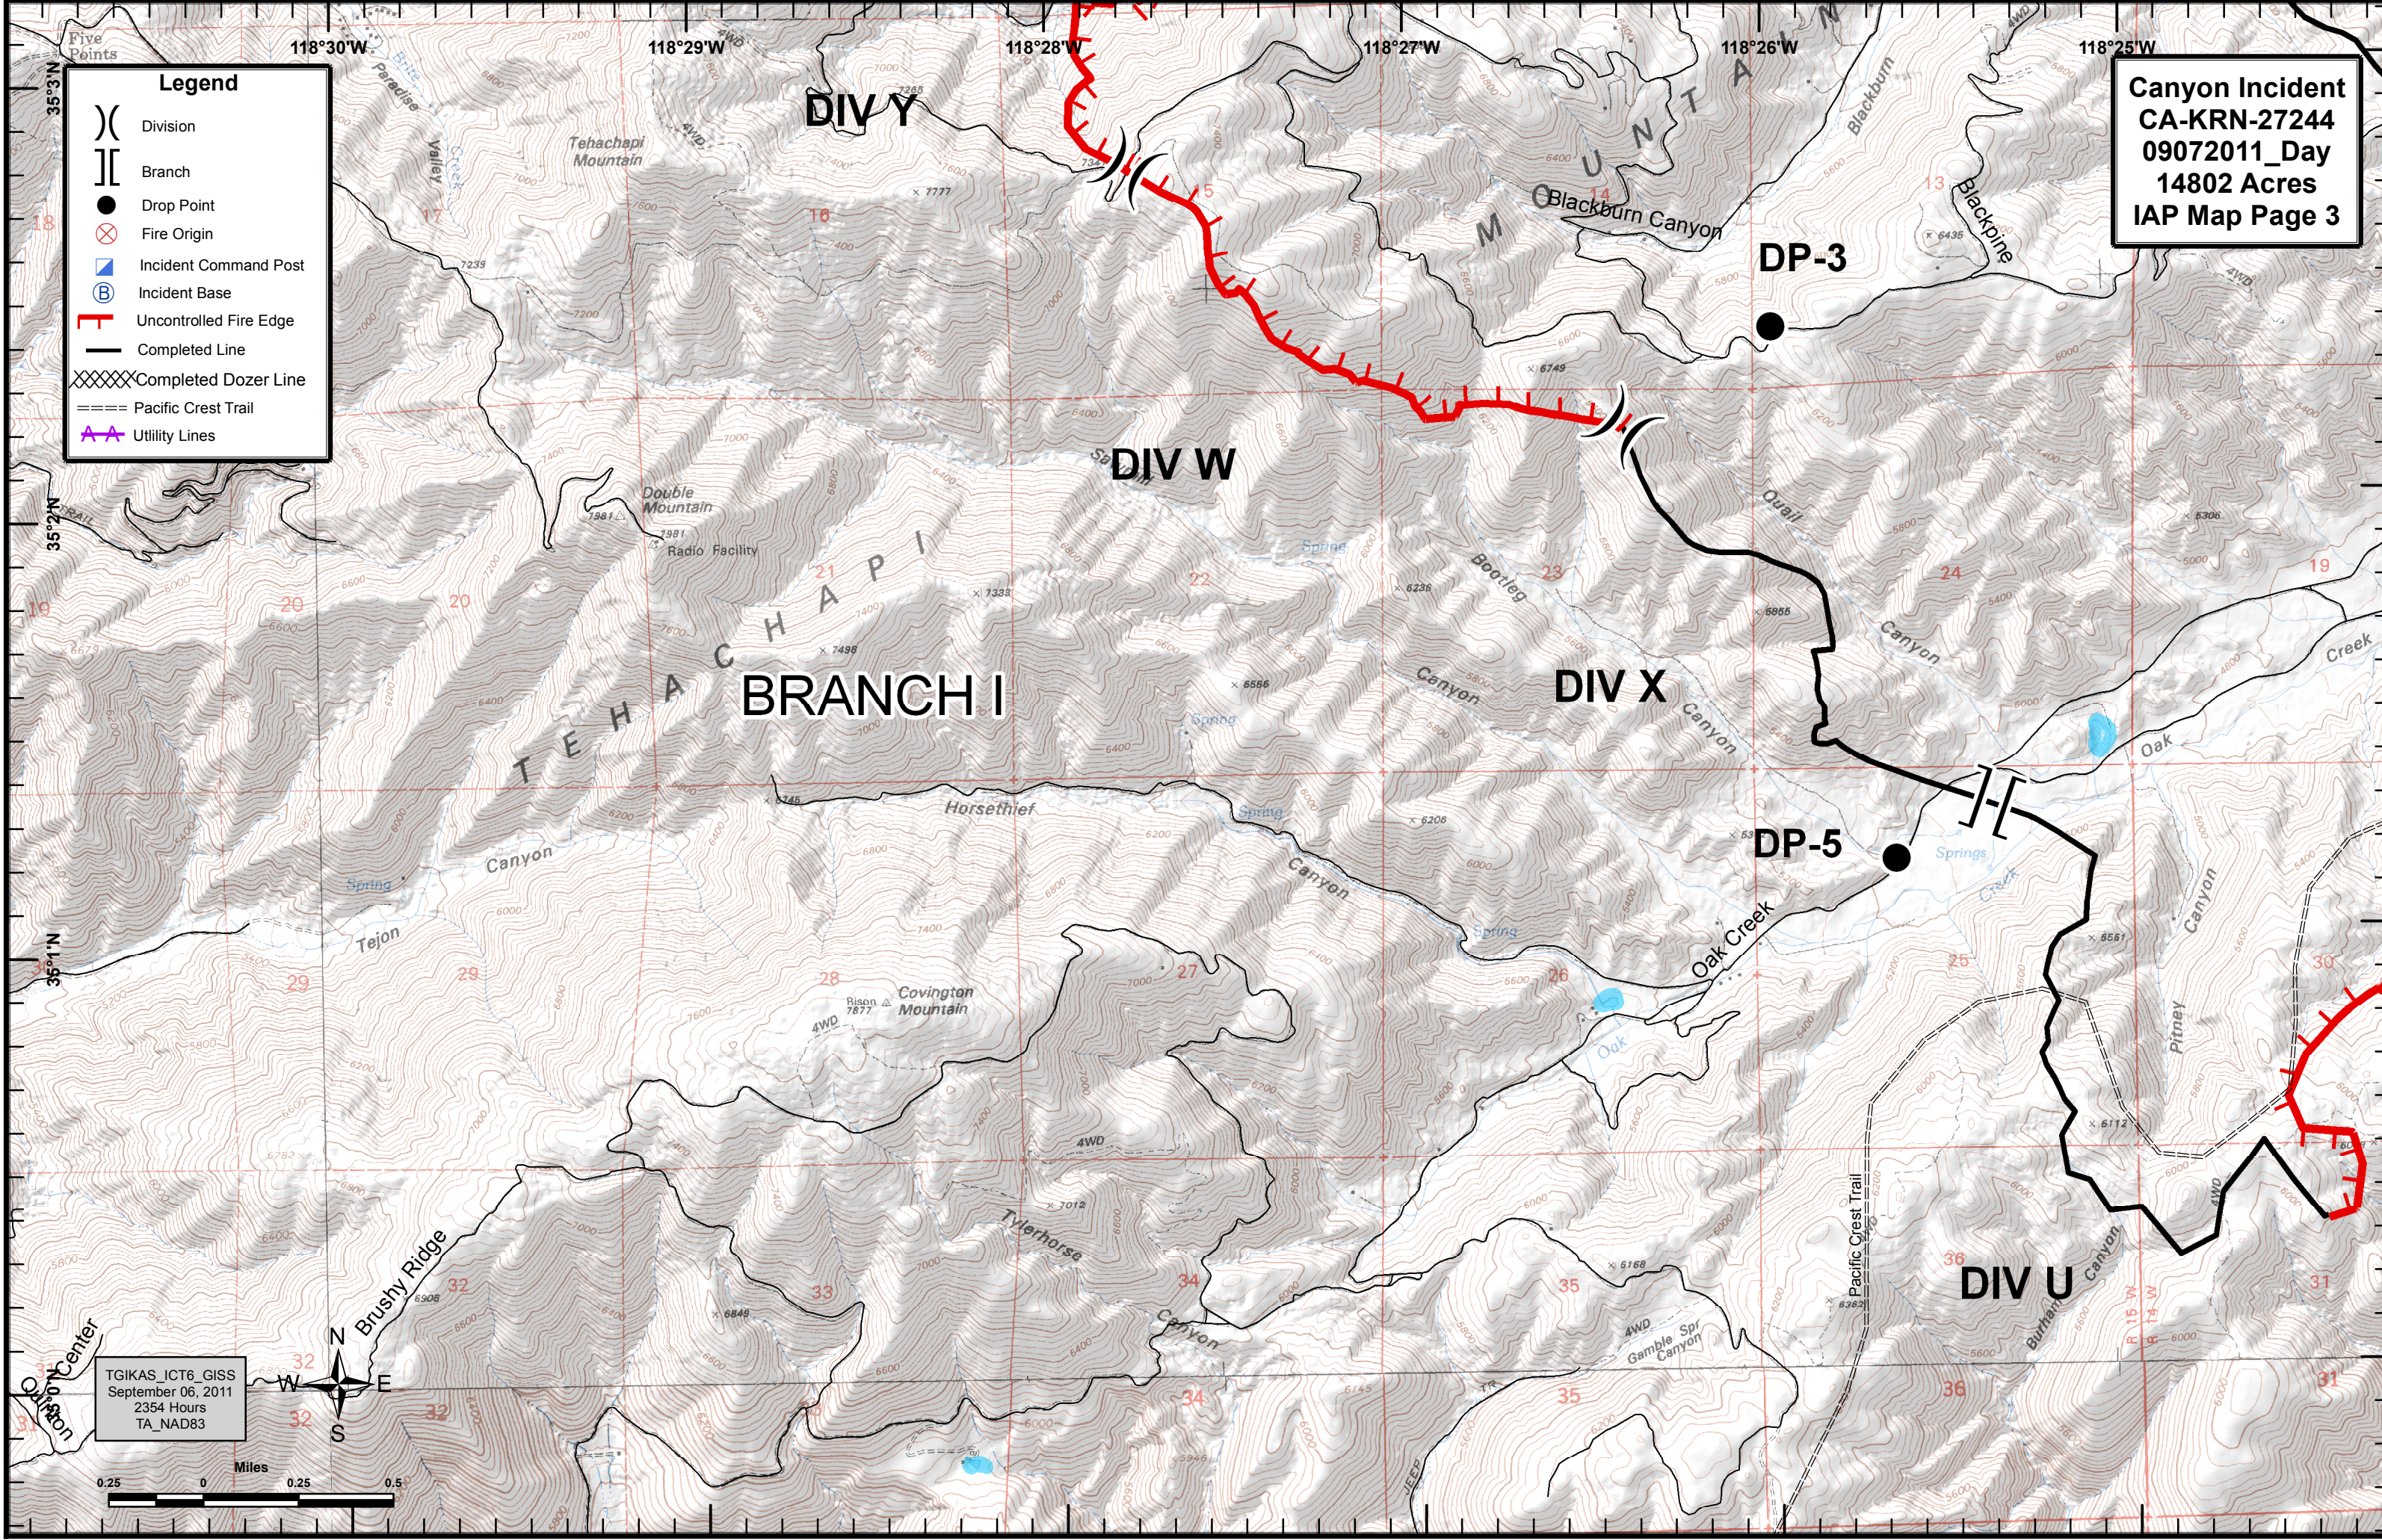

Canyon Incident
CA-KRN-27244
09072011_Day
14802 Acres
IAP Map Page 3

Legend

- () Division
- [] Branch
- Drop Point
- ⊗ Fire Origin
- ▣ Incident Command Post
- Ⓟ Incident Base
- ┌ Uncontrolled Fire Edge
- Completed Line
- XXXXX Completed Dozer Line
- Pacific Crest Trail
- AA Utility Lines