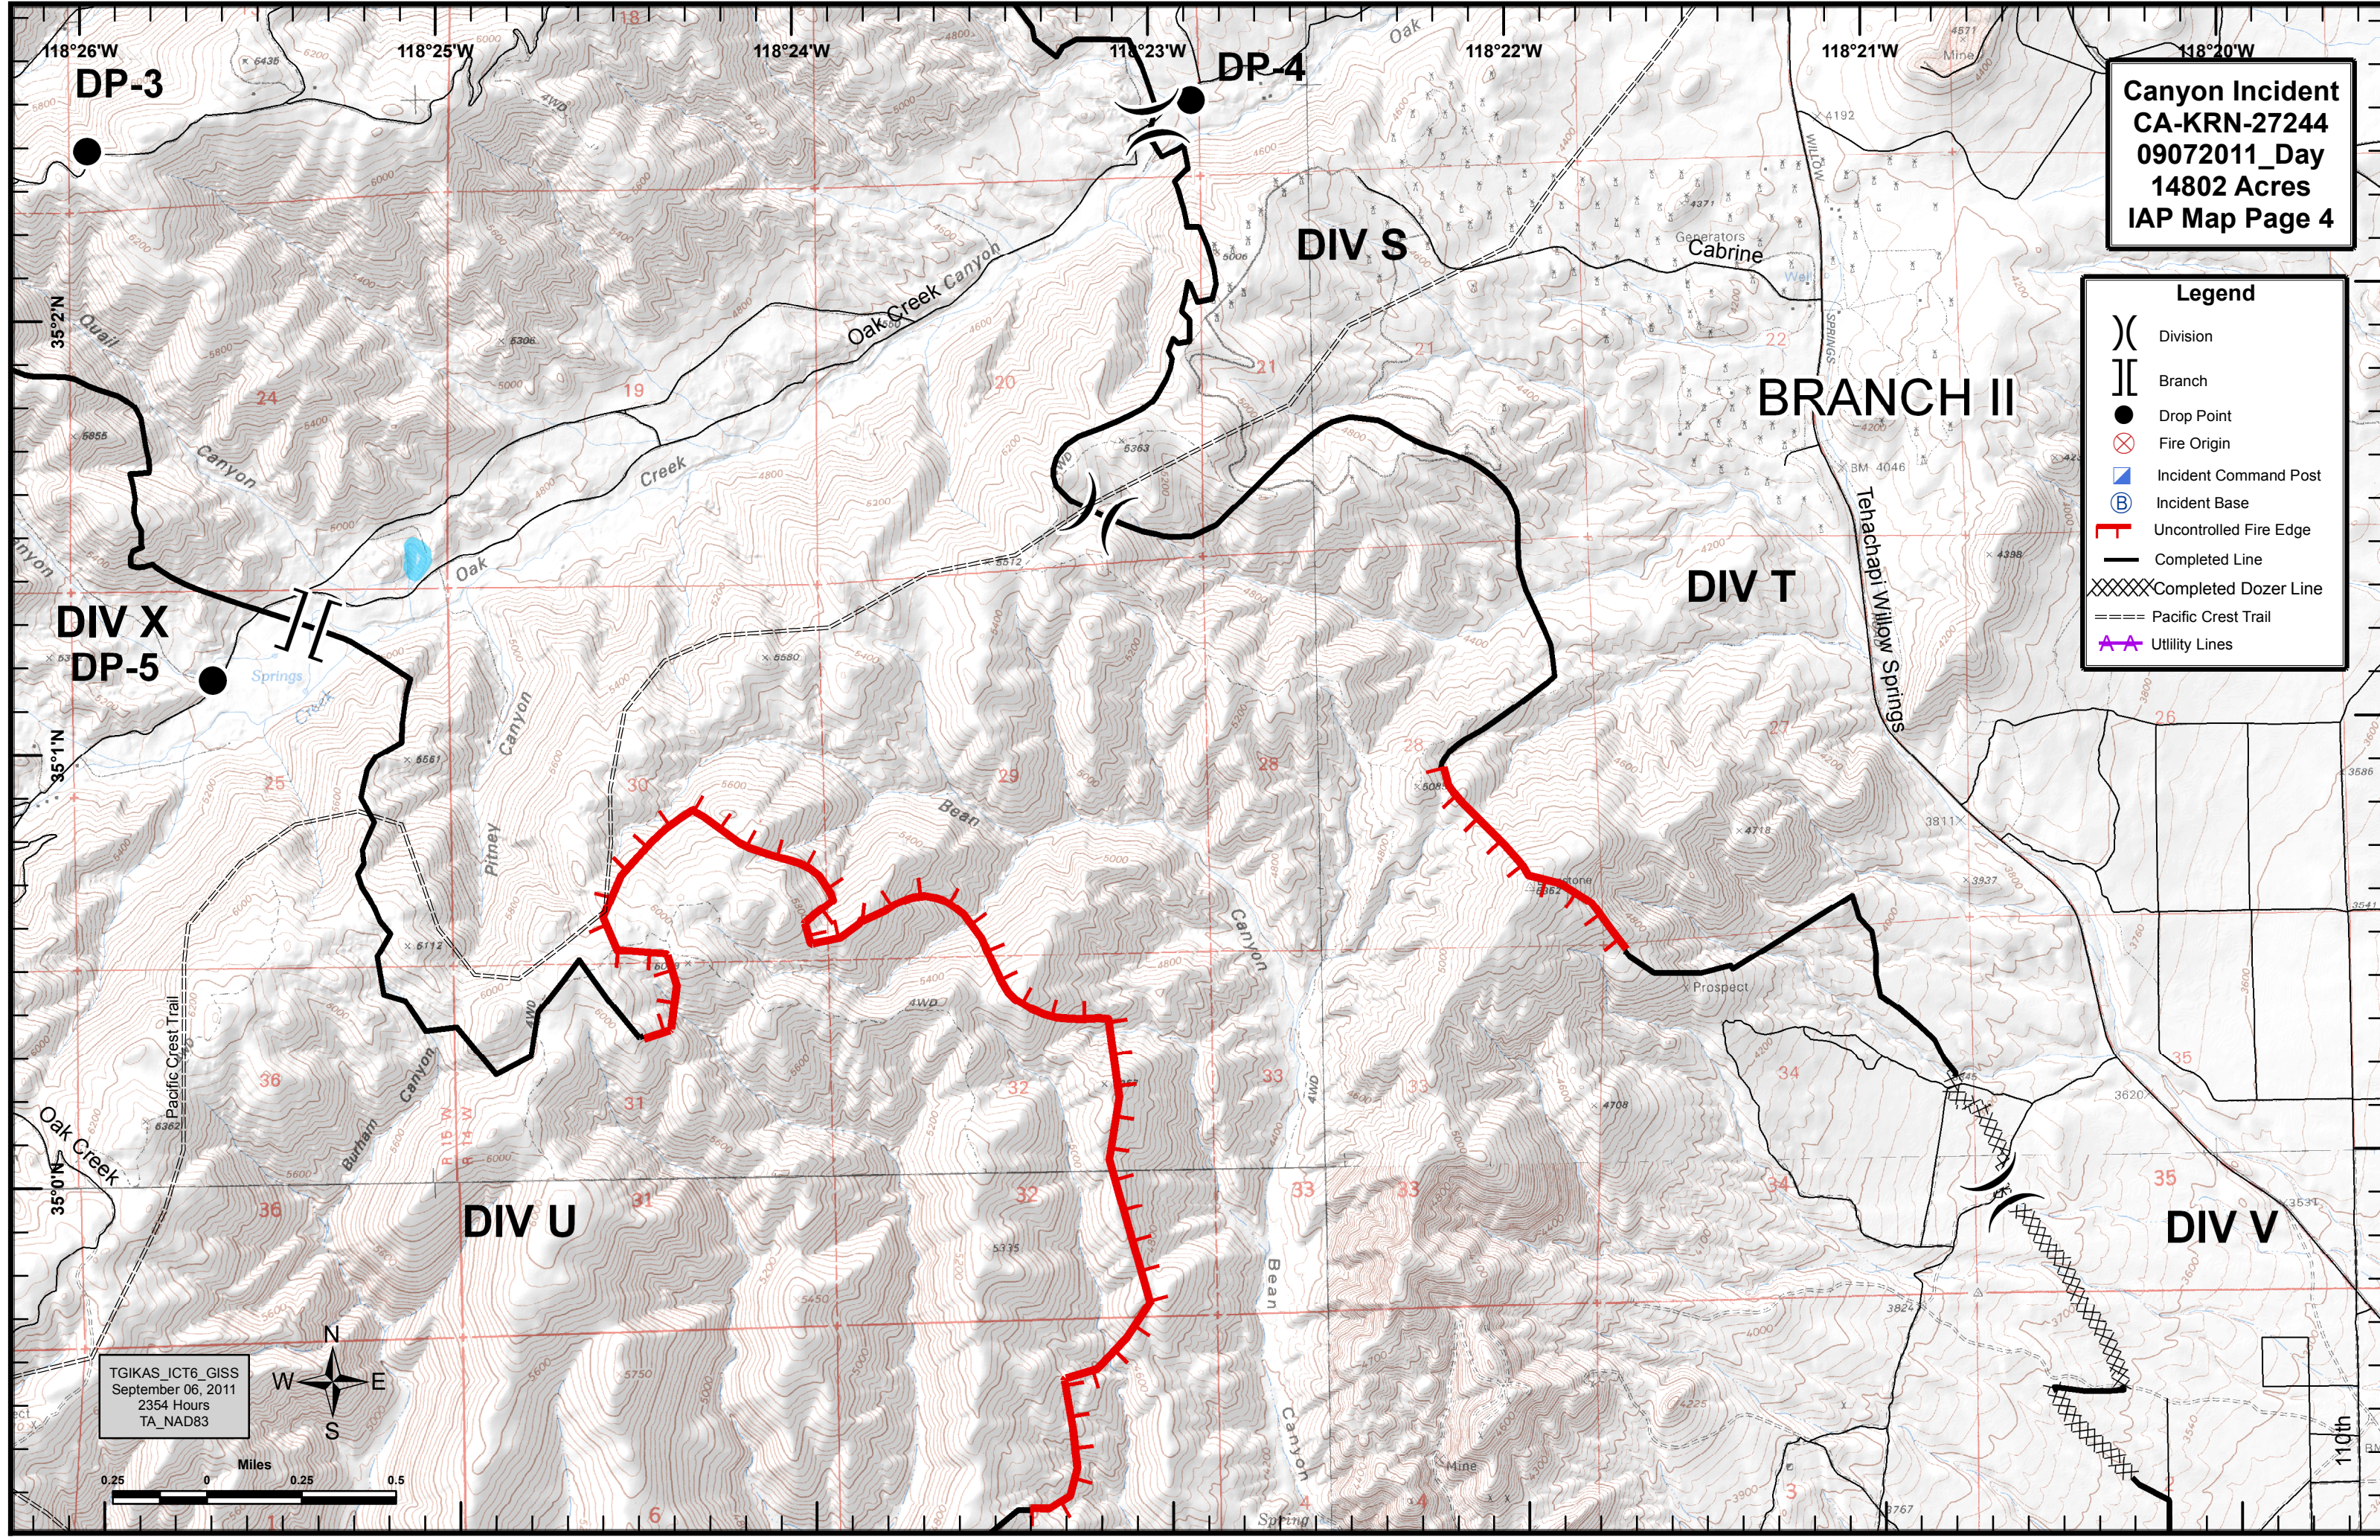

**Canyon Incident**  
**CA-KRN-27244**  
**09072011\_Day**  
**14802 Acres**  
**IAP Map Page 4**

**Legend**

- ( ) Division
- [ ] Branch
- Drop Point
- ⊗ Fire Origin
- ▣ Incident Command Post
- Ⓟ Incident Base
- ┌ Uncontrolled Fire Edge
- Completed Line
- ▨ Completed Dozer Line
- ══ Pacific Crest Trail
- ⚡ Utility Lines

TGIKAS ICT6\_GISS  
 September 06, 2011  
 2354 Hours  
 TA\_NAD83