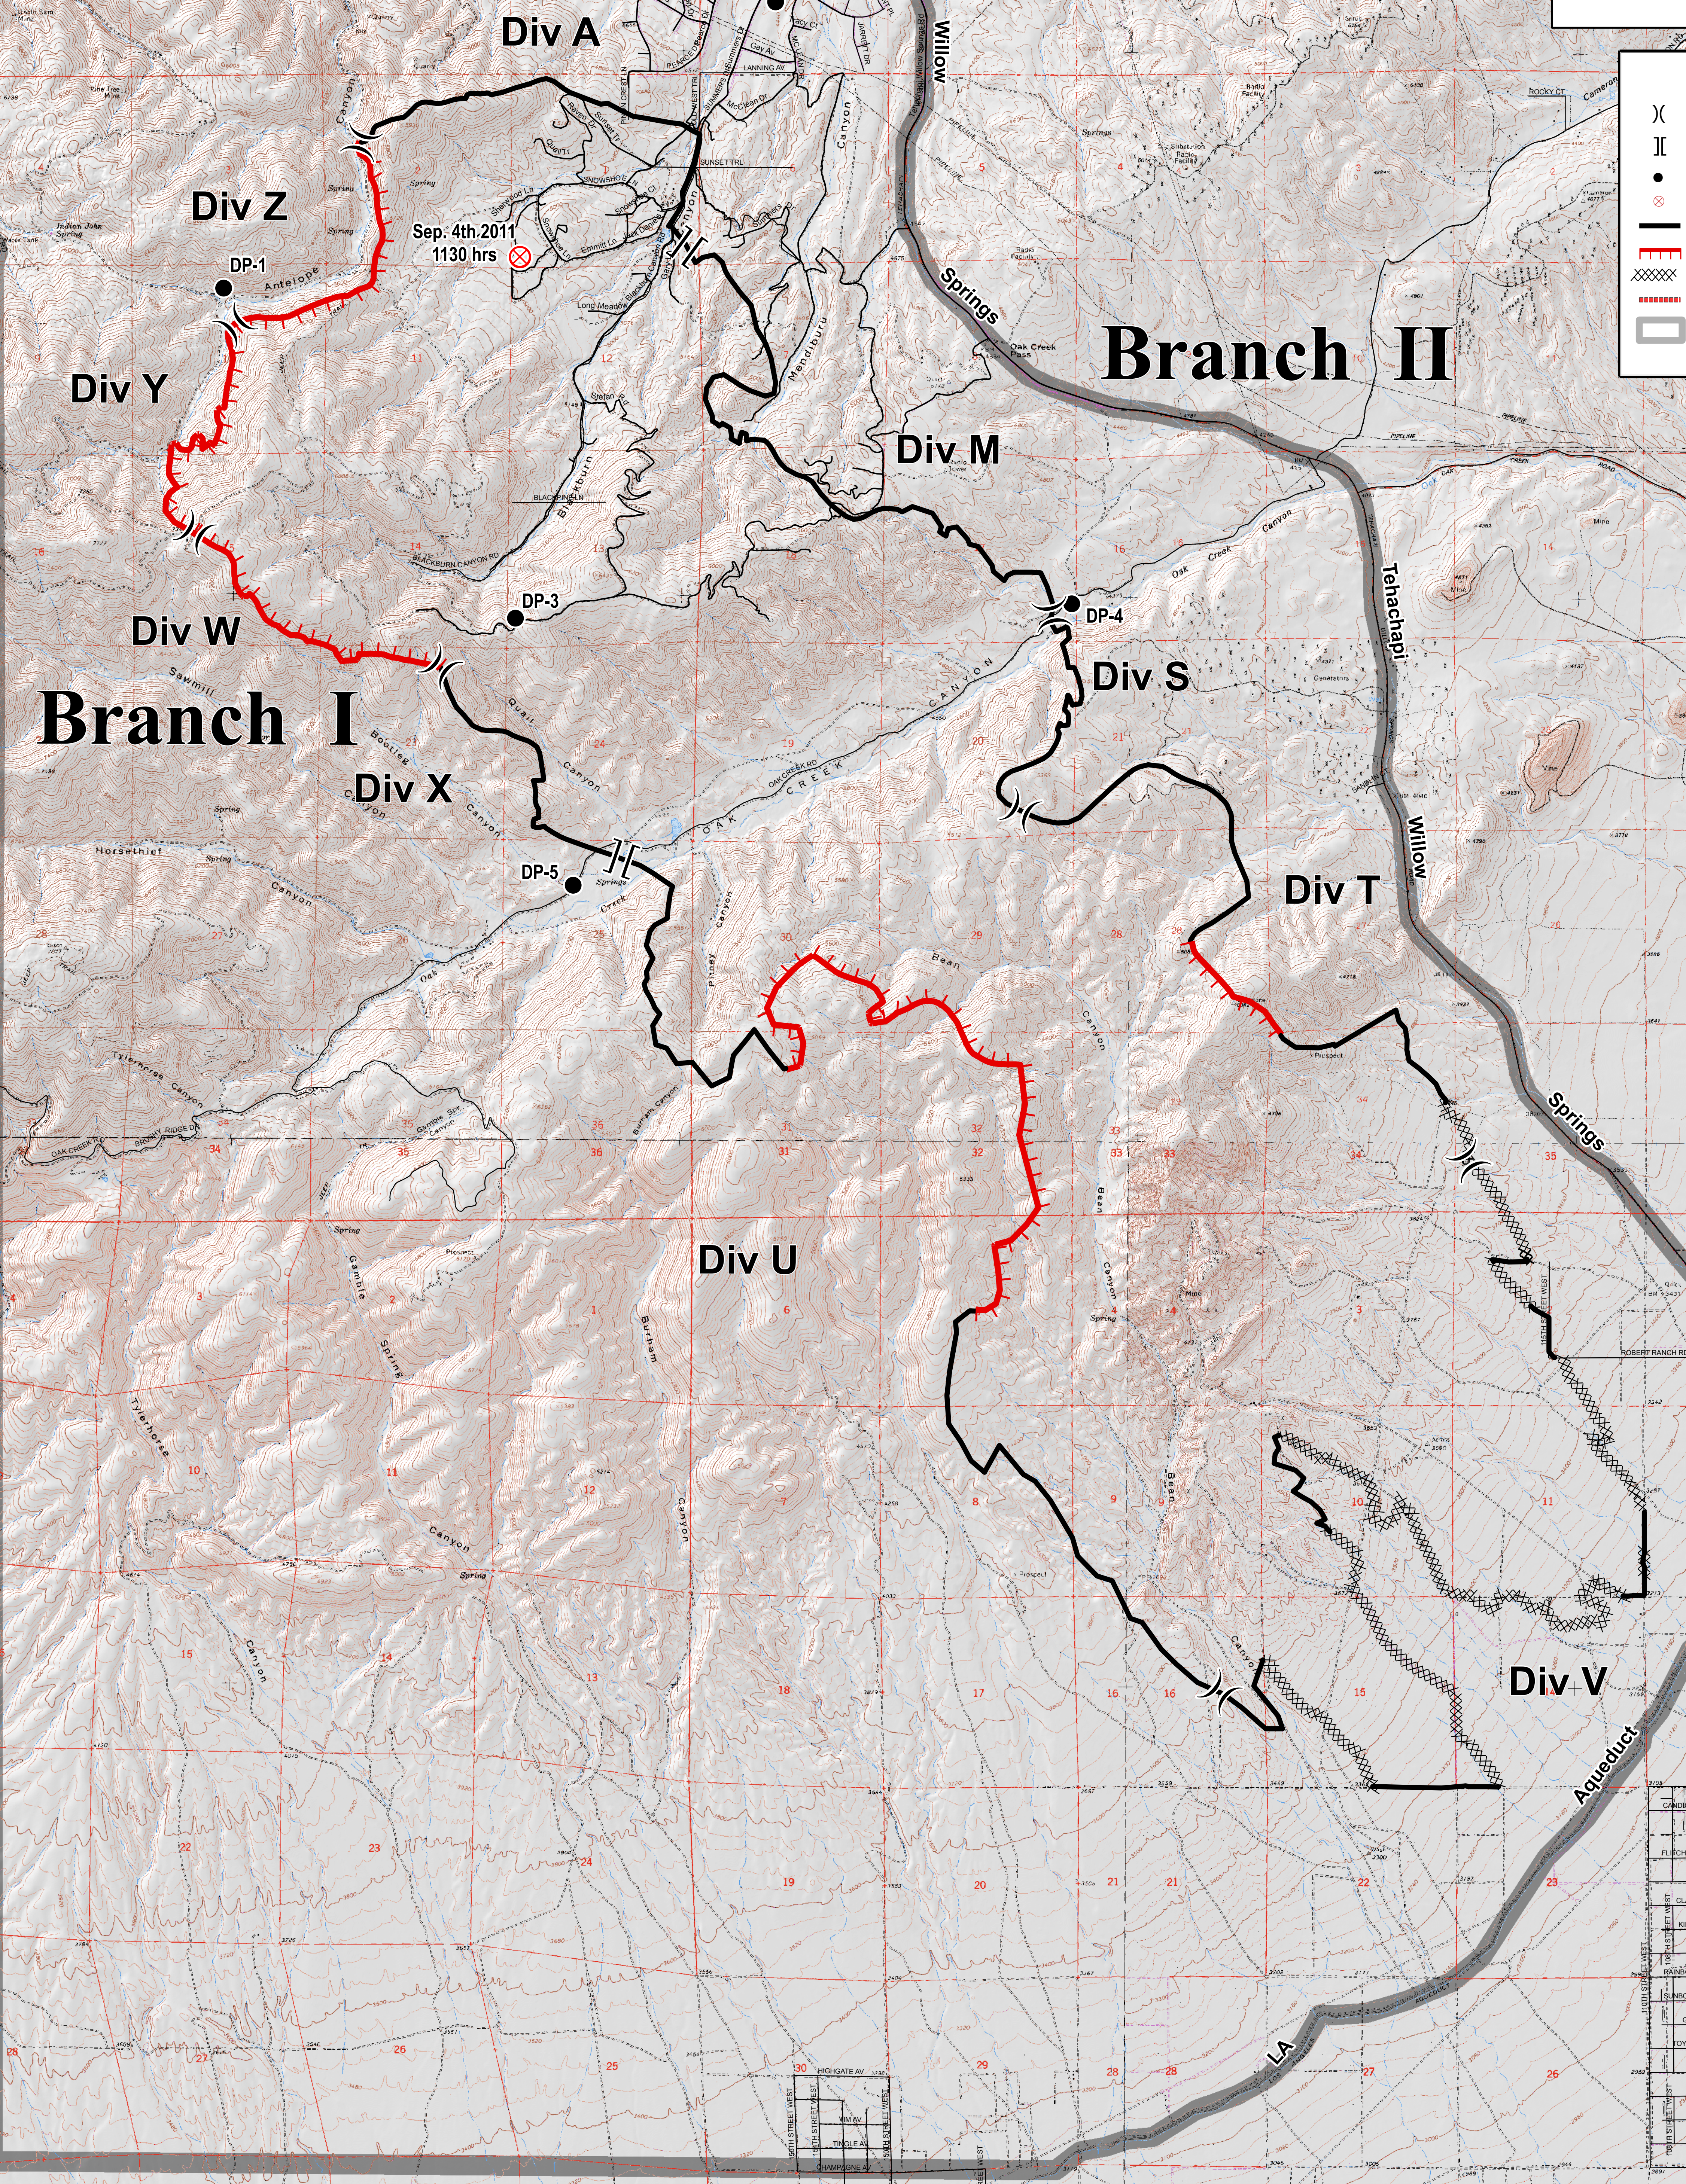

Canyon Incident
CA-KRN-27244
NAD 83 Datum
Sep. 7th, 2011
14802 ac

Legend

- (X) Division
- [] Branch
- Drop Point
- ⊗ Fire Origin
- Completed Line
- ▬ Uncontrolled Fire Edge
- ▨ Completed Dozer Line
- ▧ Contingency Line
- Uncontrolled Fire Edge

RJM
9/6/2011
2200 hrs