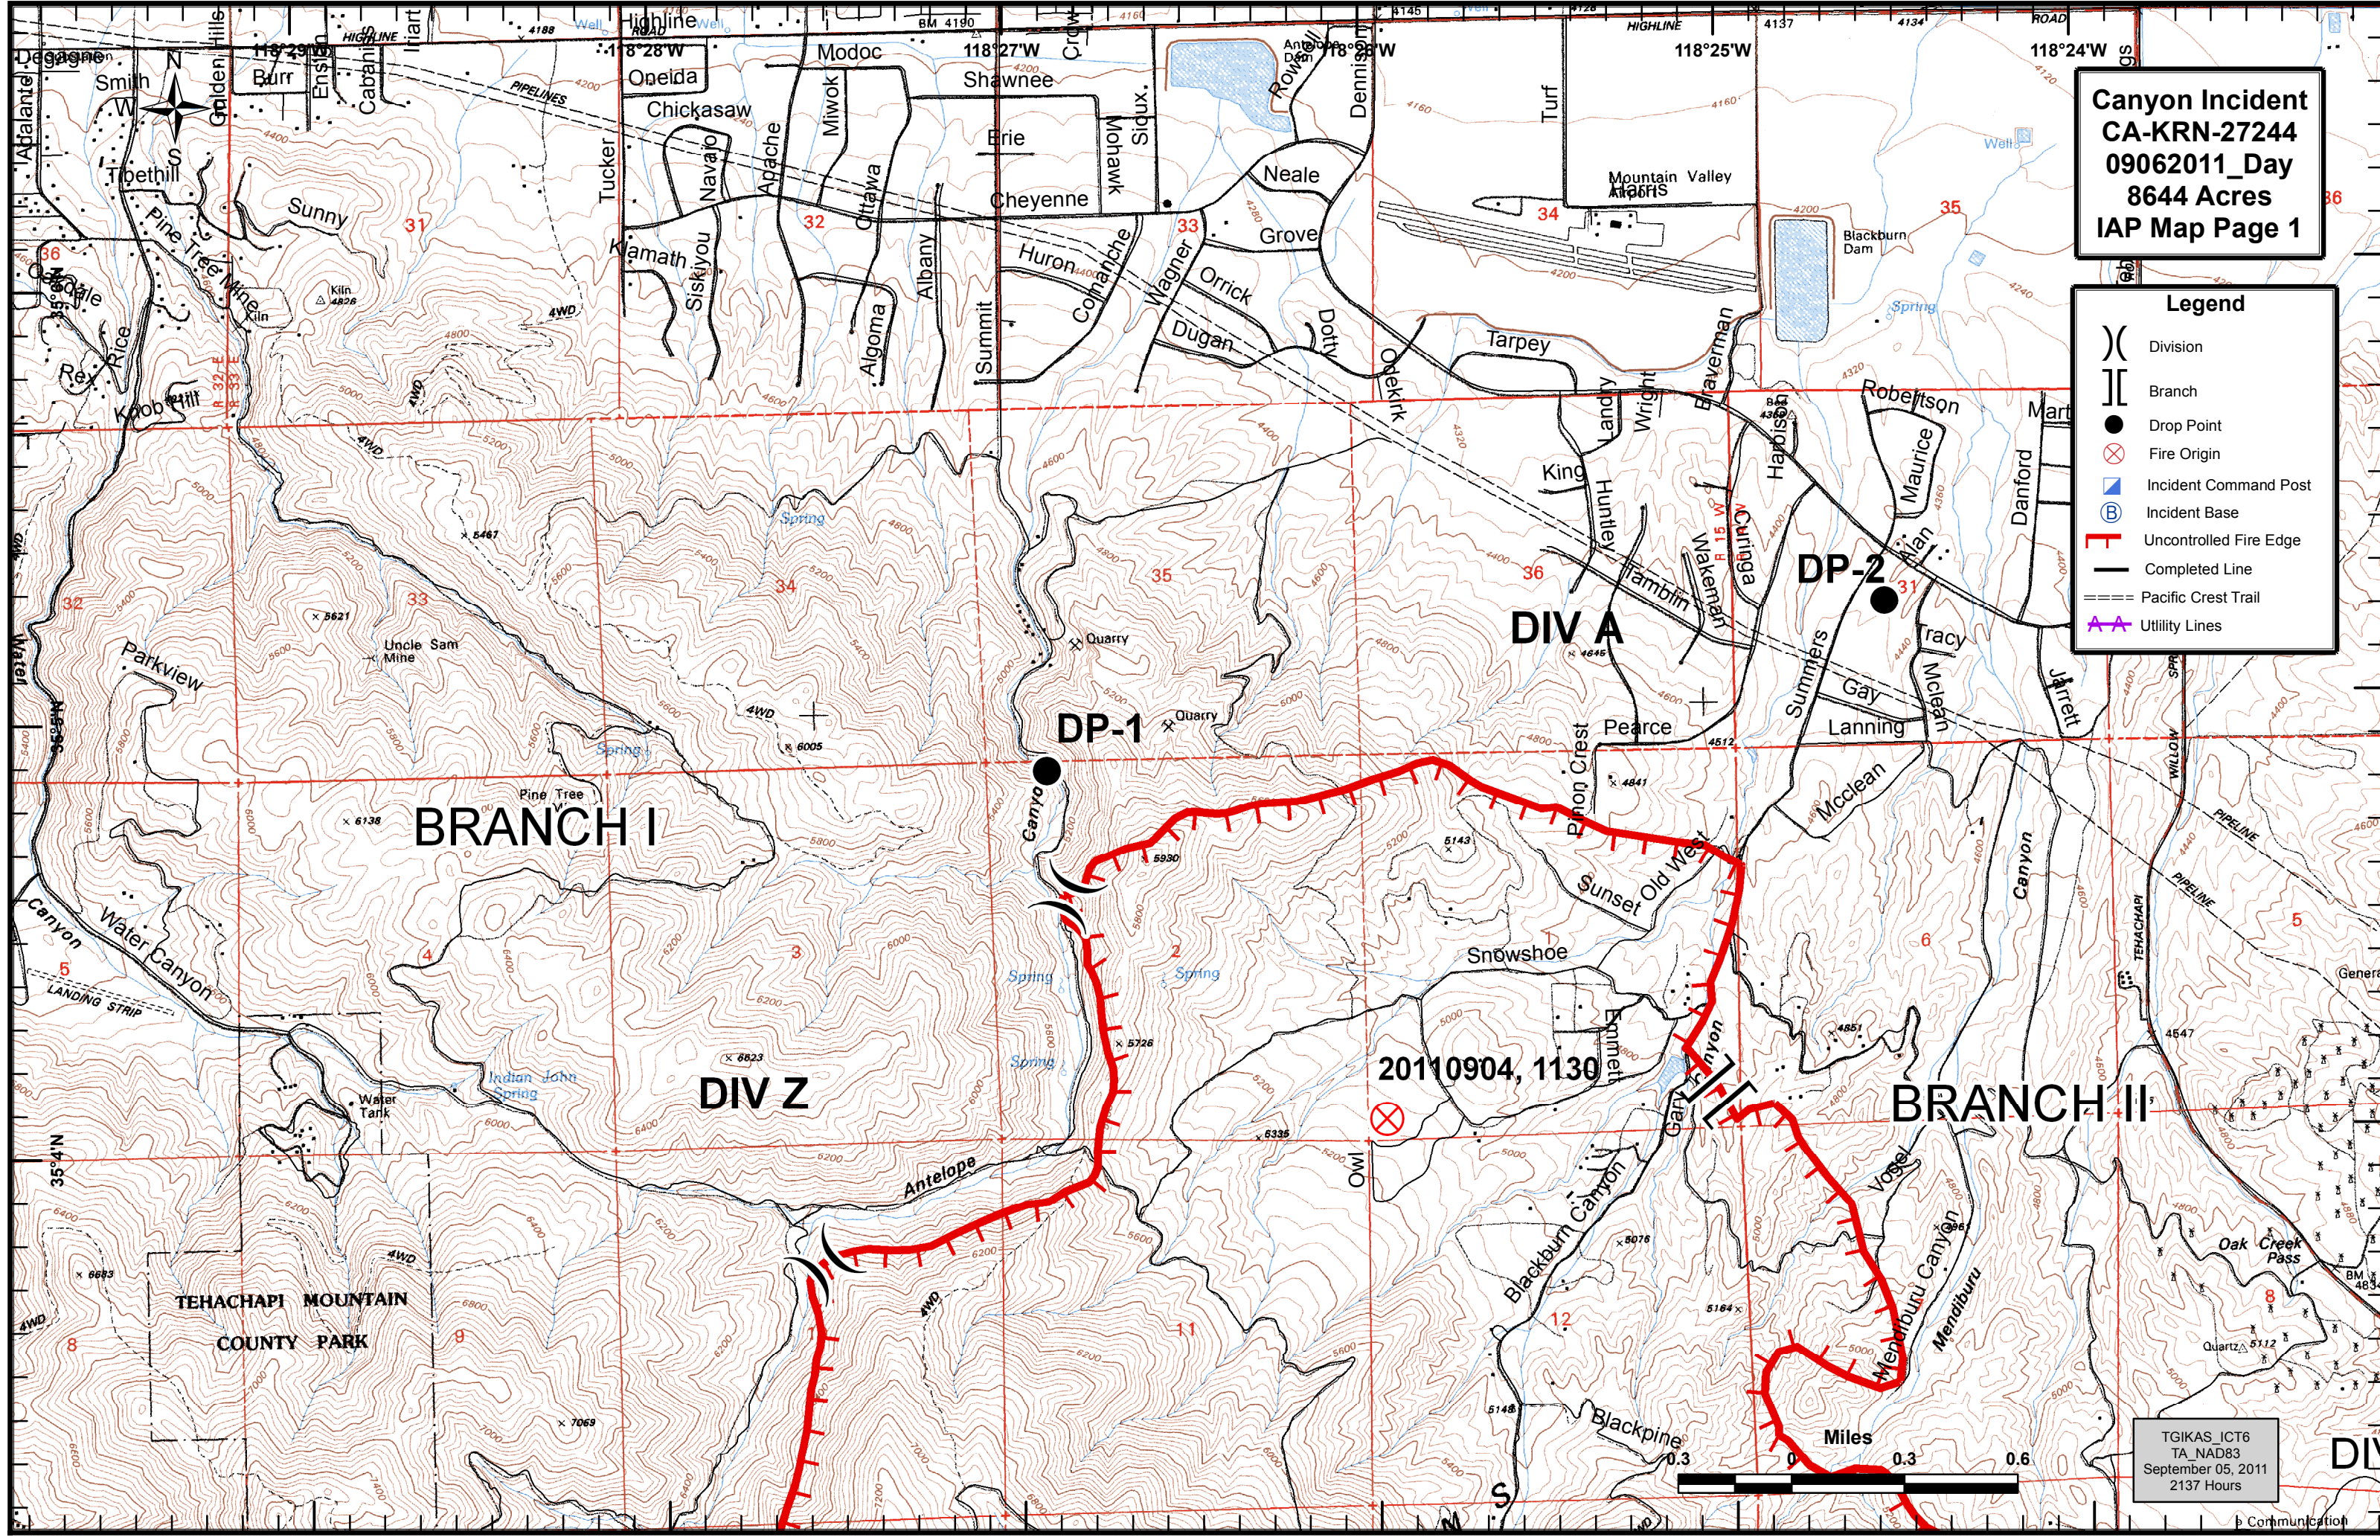

**Canyon Incident  
CA-KRN-27244  
09062011\_Day  
8644 Acres  
IAP Map Page 1**

**Legend**

- ( ) Division
- [ ] Branch
- Drop Point
- ⊗ Fire Origin
- Incident Command Post
- Ⓟ Incident Base
- ┌ Uncontrolled Fire Edge
- Completed Line
- Pacific Crest Trail
- ⚡ Utility Lines