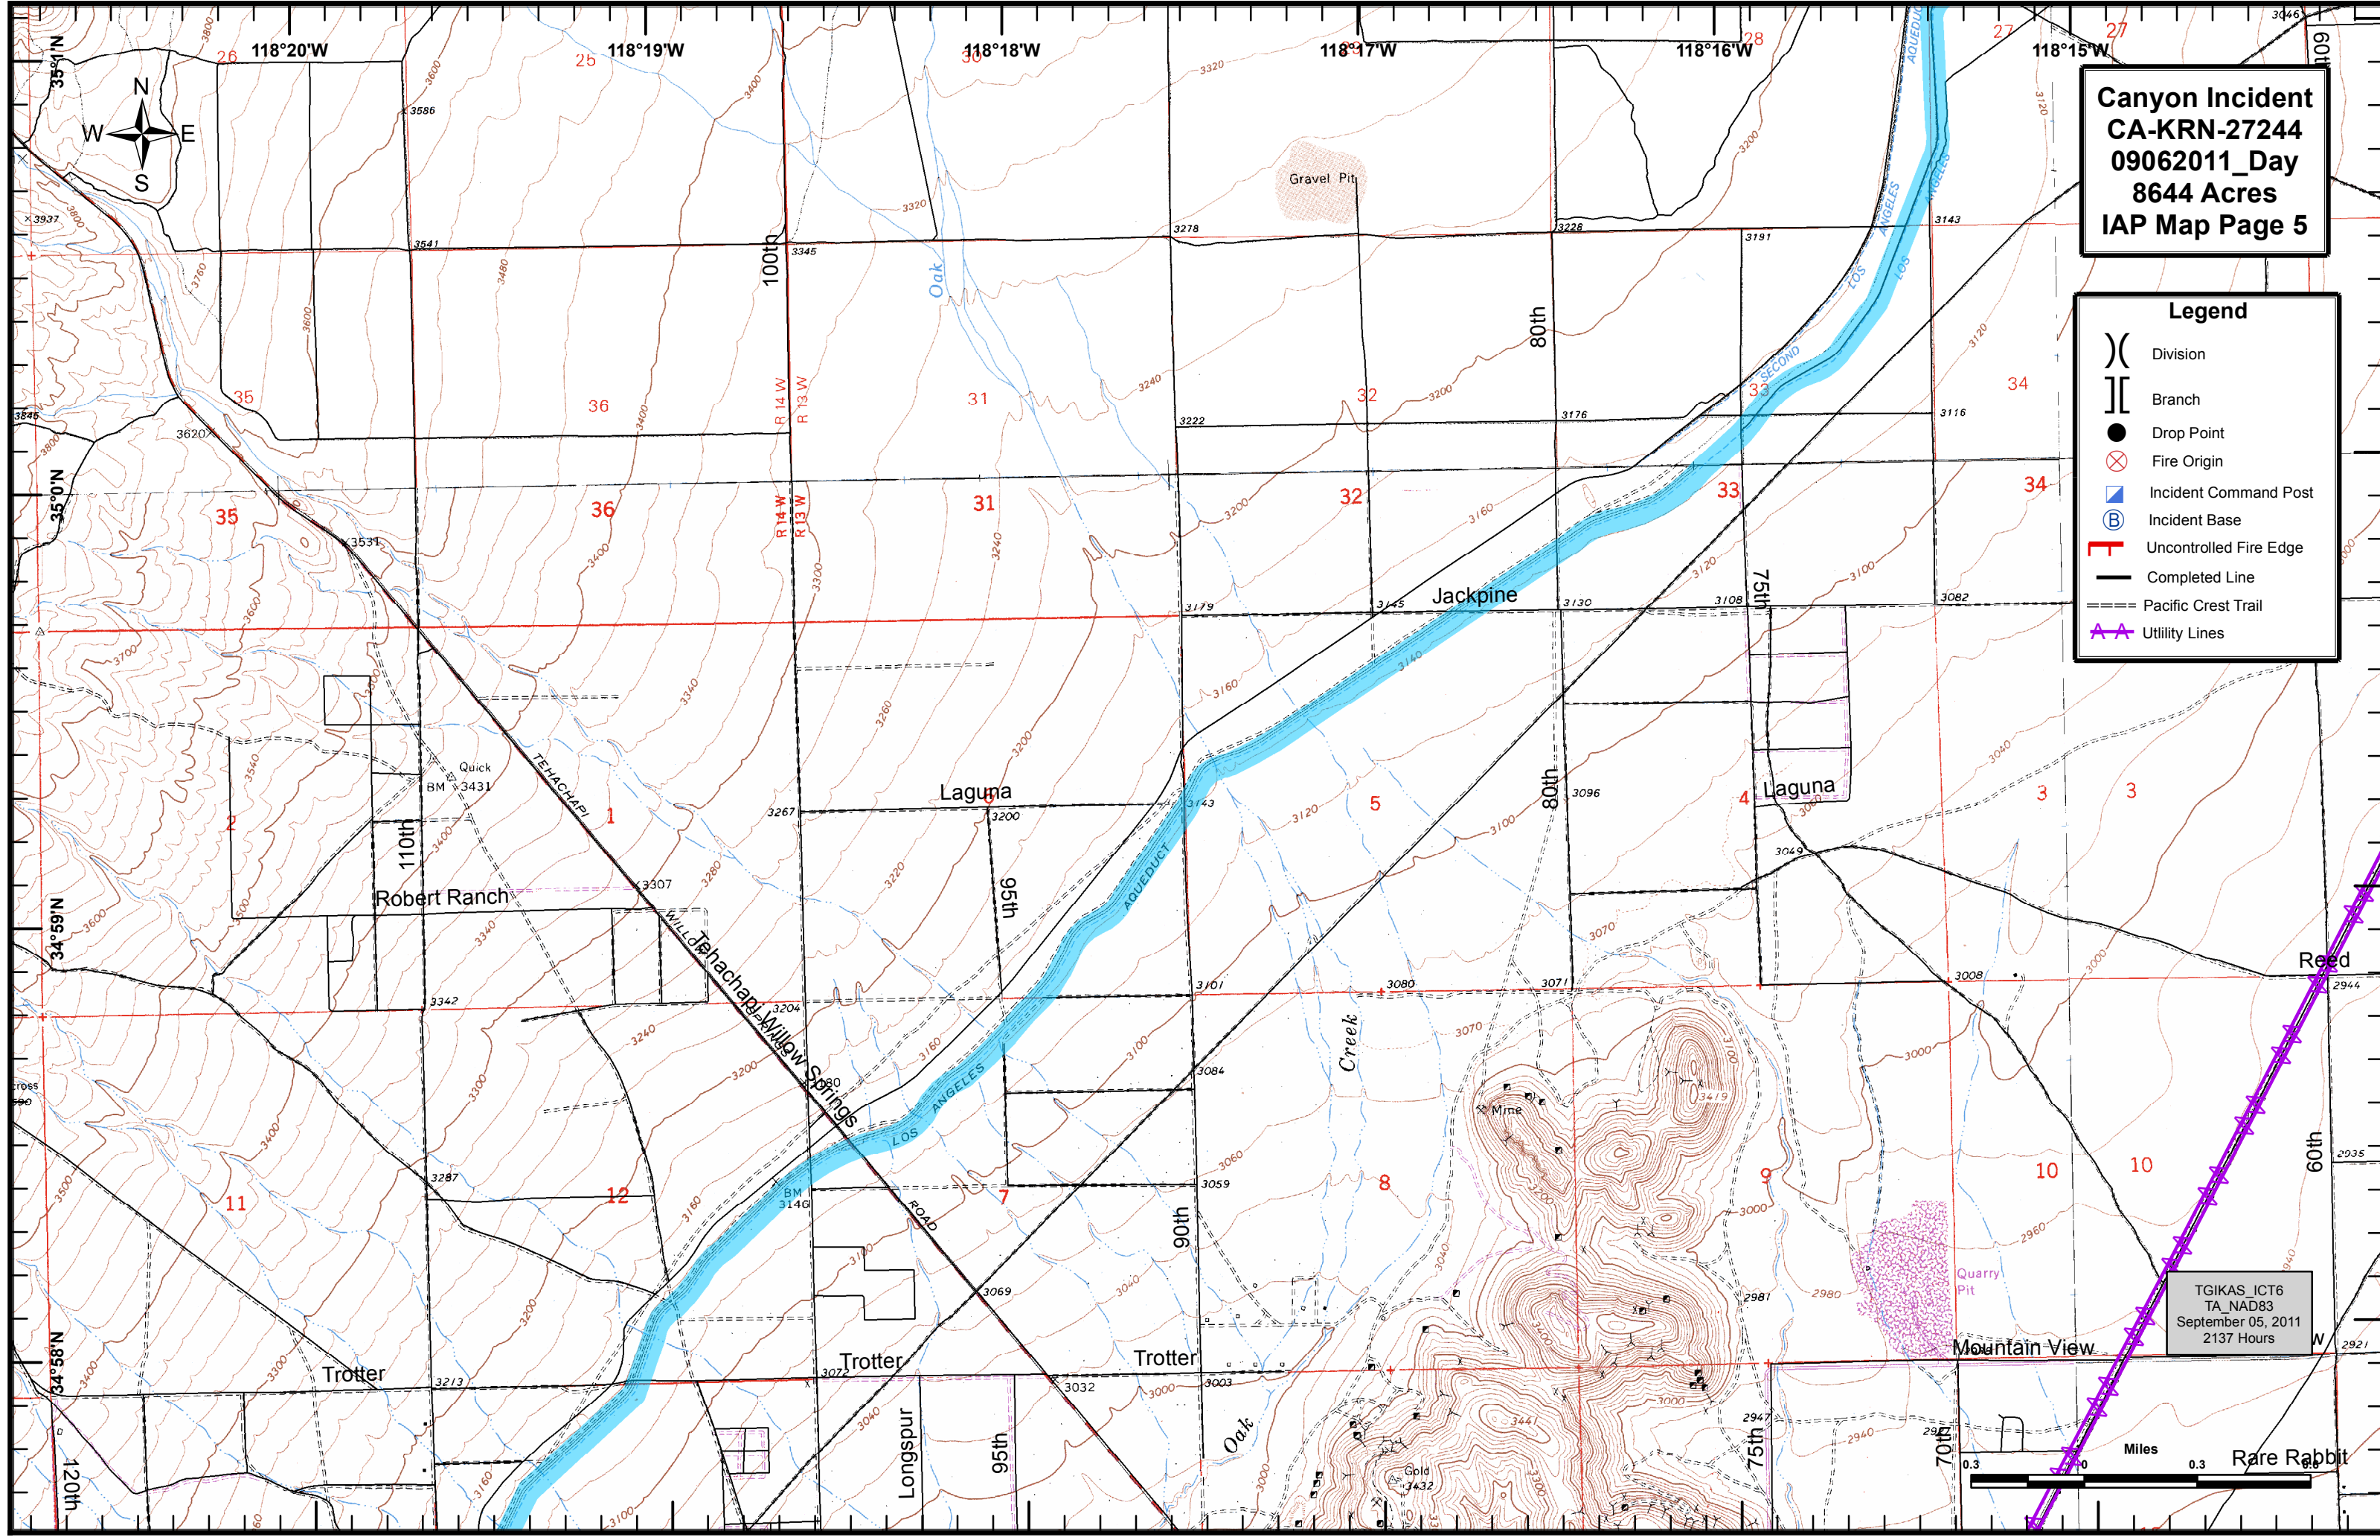

**Canyon Incident
CA-KRN-27244
09062011_Day
8644 Acres
IAP Map Page 5**

Legend

- () Division
- [] Branch
- Drop Point
- ⊗ Fire Origin
- ▣ Incident Command Post
- Ⓟ Incident Base
- ▬ Uncontrolled Fire Edge
- Completed Line
- ⋯ Pacific Crest Trail
- ⚡ Utility Lines