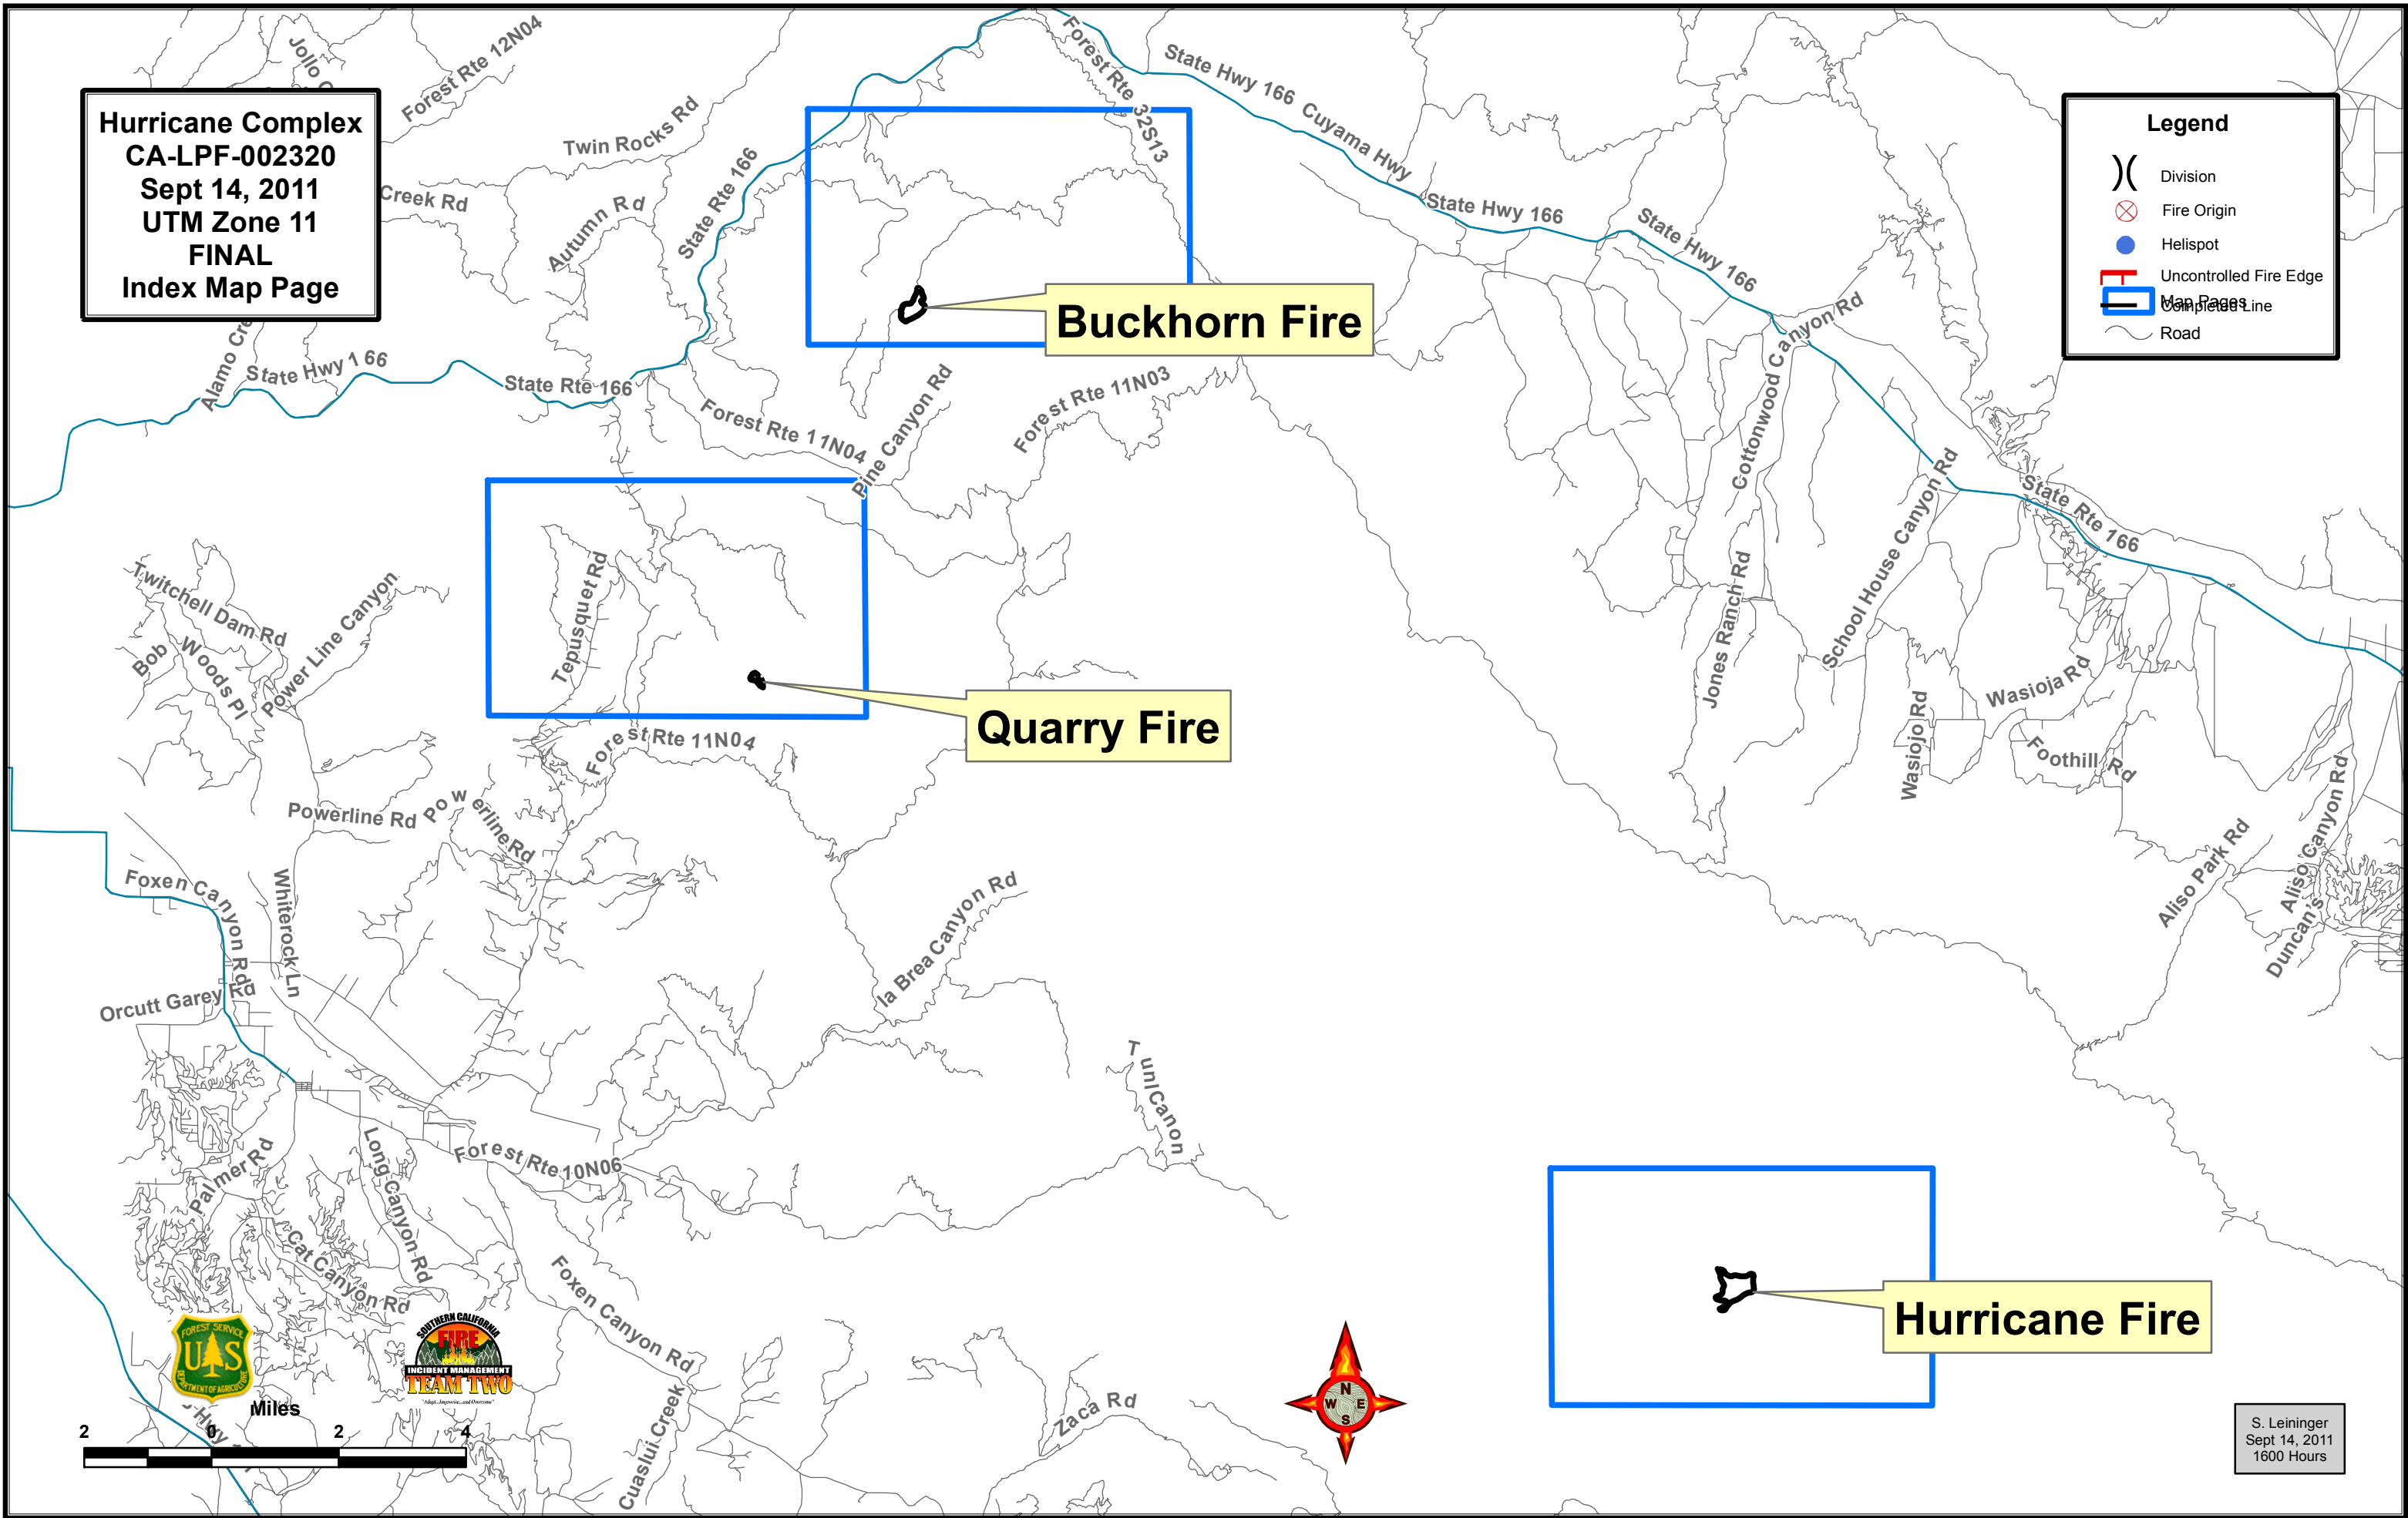

**Hurricane Complex  
CA-LPF-002320  
Sept 14, 2011  
UTM Zone 11  
FINAL  
Index Map Page**

**Legend**

- ( ) Division
- ⊗ Fire Origin
- Helispot
- Uncontrolled Fire Edge
- ▭ Map Page Line
- Road

**Buckhorn Fire**

**Quarry Fire**

**Hurricane Fire**

S. Leining  
Sept 14, 2011  
1600 Hours

Hurricane Complex  
CA-LPF-002320  
Sept 14, 2011  
UTM Zone 11  
FINAL  
Map 1 of 3

**Legend**

- ( ) Division
- ⊗ Fire Origin
- Helispot
- Uncontrolled Fire Edge
- Completed Line
- ~ Road

Hurricane Fire

S. Leininger  
Sept 14, 2011  
1600 Hours

Hurricane Complex  
 CA-LPF-002320  
 Sept 14, 2011  
 UTM Zone 11  
 FINAL  
 Map 2 of 3

**Legend**

- ( ) Division
- ⊗ Fire Origin
- Helispot
- Uncontrolled Fire Edge
- Completed Line
- ~ Road

**Buckhorn Fire**

S. Leinger  
 Sept 14, 2011  
 1600 Hours

**Hurricane Complex**  
**CA-LPF-002320**  
**Sept 14, 2011**  
**UTM Zone 11**  
**FINAL**  
**Map 3 of 3**

**Legend**

-  Division
-  Fire Origin
-  Helispot
-  Uncontrolled Fire Edge
-  Completed Line
-  Road