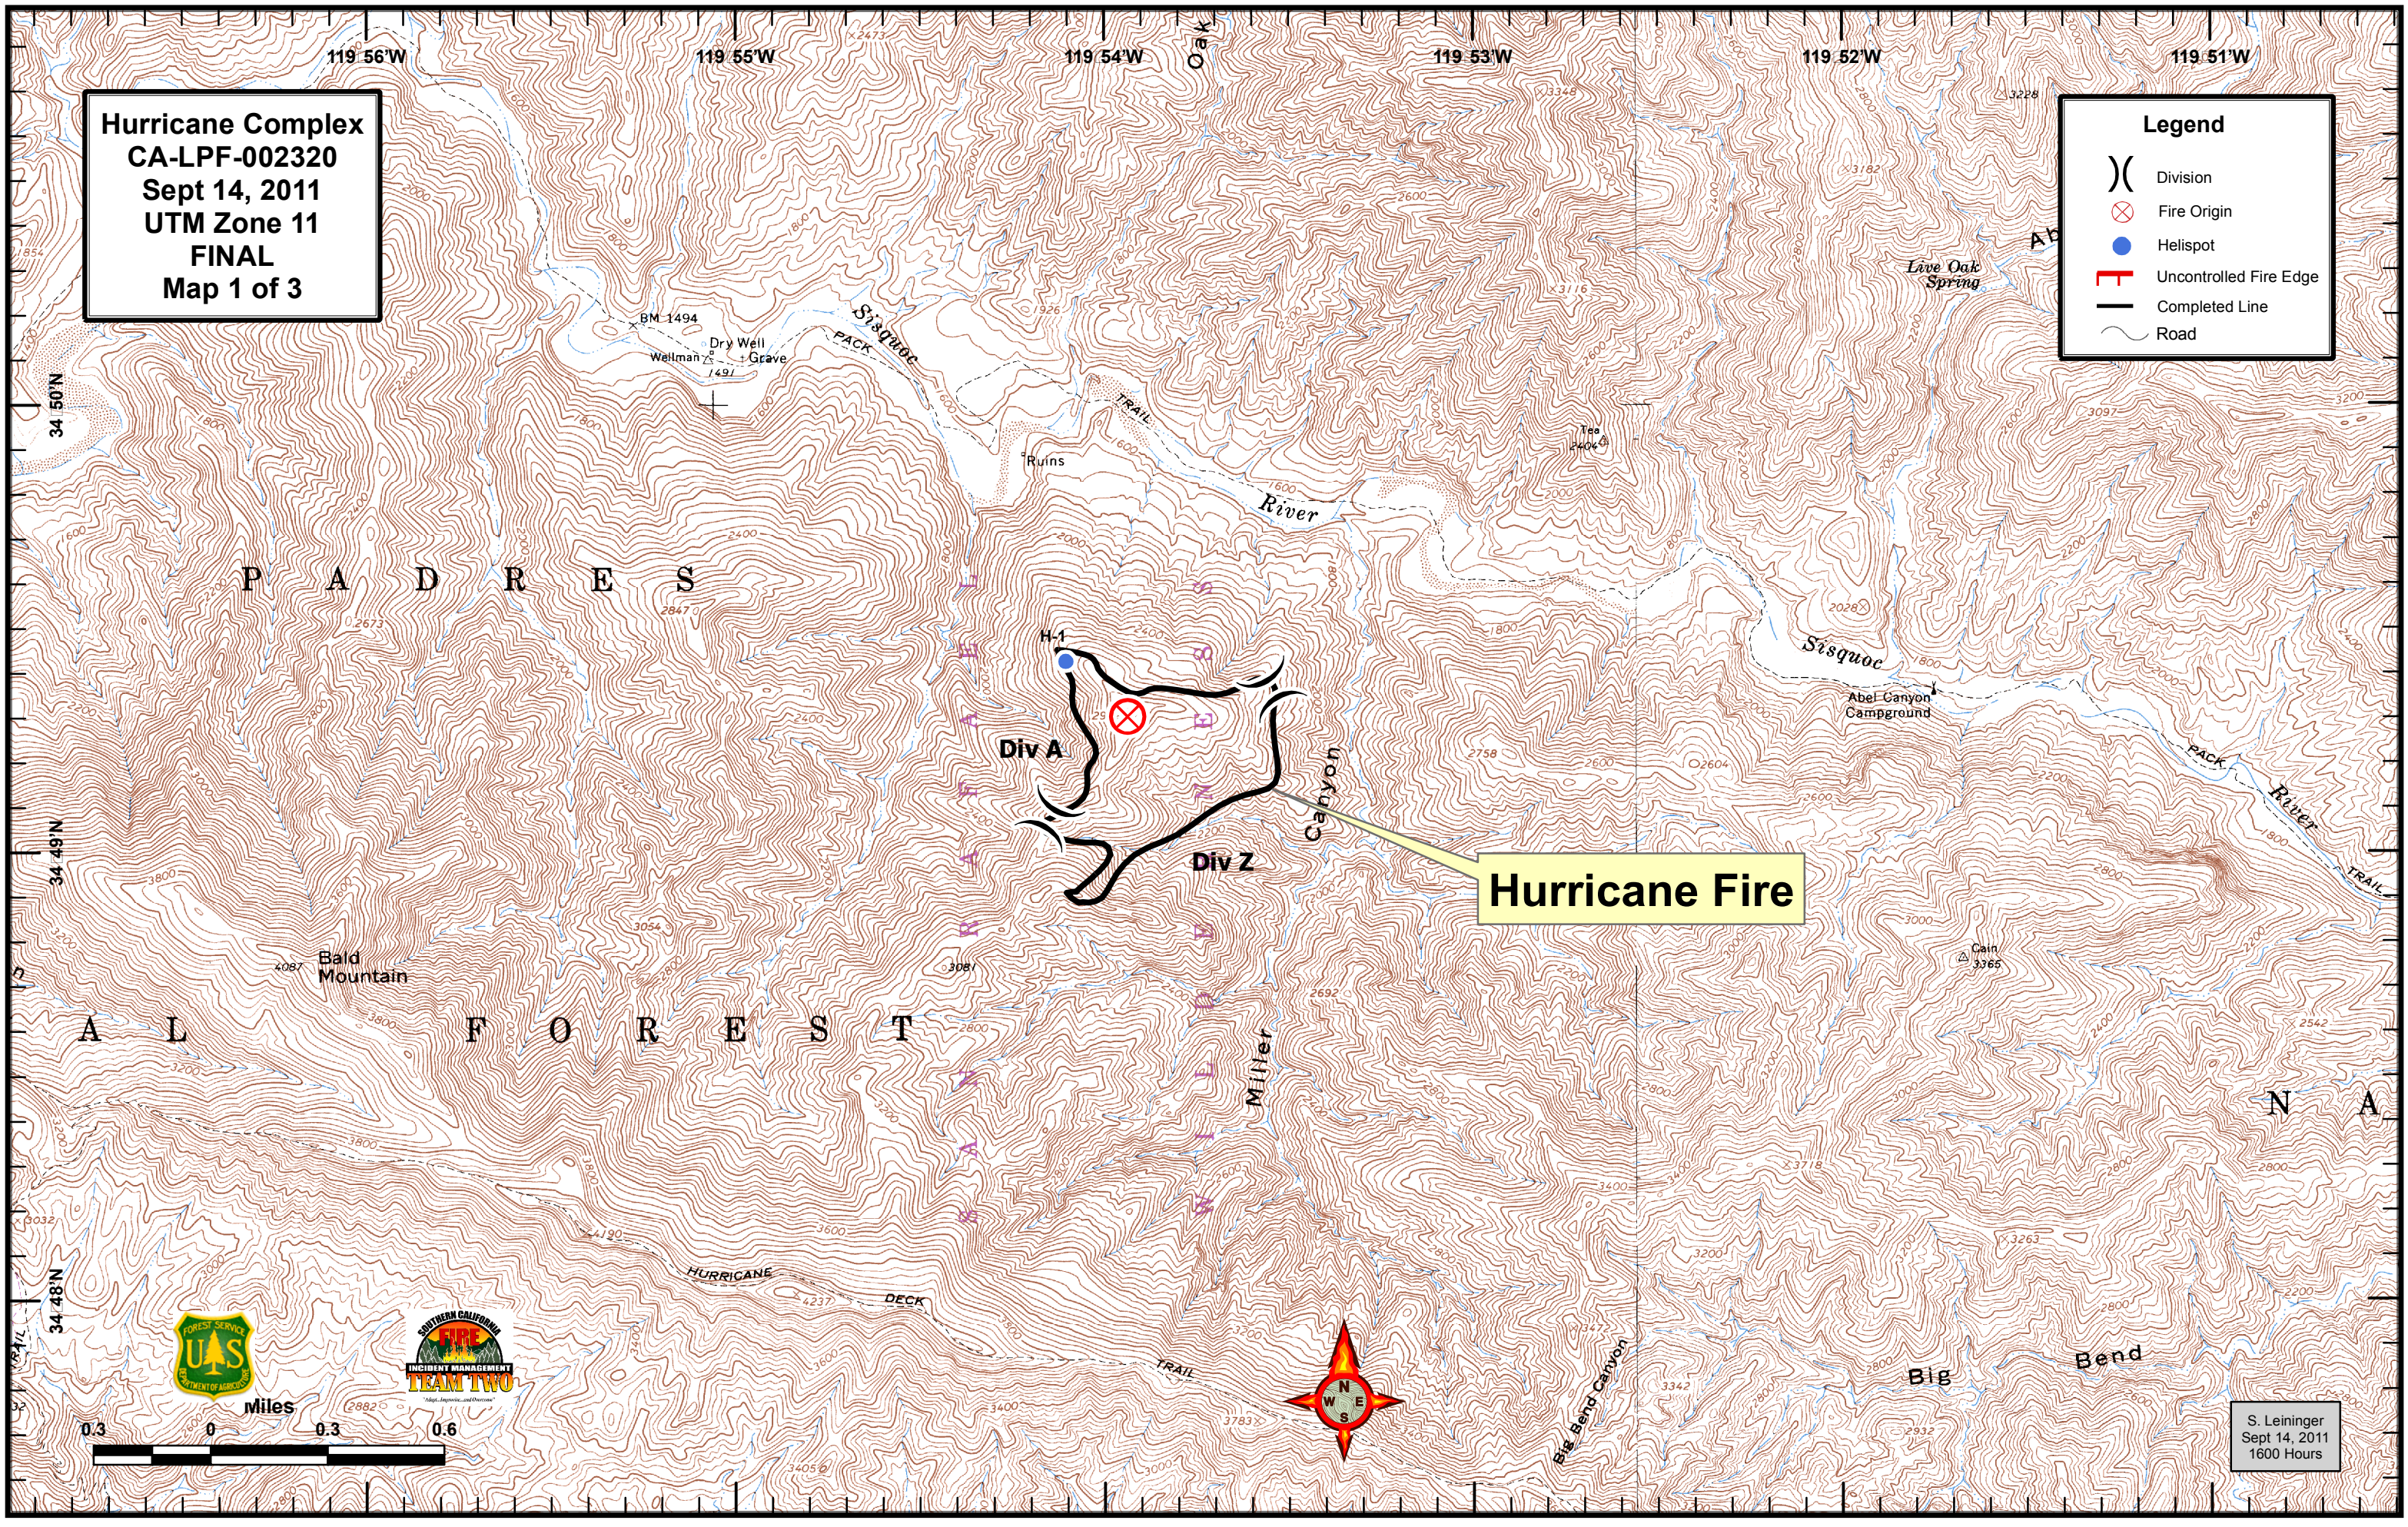

**Hurricane Complex  
CA-LPF-002320  
Sept 14, 2011  
UTM Zone 11  
FINAL  
Index Map Page**

**Legend**

- ( ) Division
- ⊗ Fire Origin
- Helispot
- Uncontrolled Fire Edge
- ▭ Map Page Line
- Road

**Buckhorn Fire**

**Quarry Fire**

**Hurricane Fire**

S. Leining  
Sept 14, 2011  
1600 Hours

Hurricane Complex  
CA-LPF-002320  
Sept 14, 2011  
UTM Zone 11  
FINAL  
Map 1 of 3

**Legend**

- ( ) Division
- ⊗ Fire Origin
- Helispot
- Uncontrolled Fire Edge
- Completed Line
- ~ Road

Hurricane Fire

S. Leininger  
Sept 14, 2011  
1600 Hours

Hurricane Complex  
 CA-LPF-002320  
 Sept 14, 2011  
 UTM Zone 11  
 FINAL  
 Map 2 of 3

**Legend**

- ( ) Division
- ⊗ Fire Origin
- Helispot
- Uncontrolled Fire Edge
- Completed Line
- ~ Road

**Buckhorn Fire**

S. Leinger  
 Sept 14, 2011  
 1600 Hours

**Hurricane Complex**  
**CA-LPF-002320**  
**Sept 14, 2011**  
**UTM Zone 11**  
**FINAL**  
**Map 3 of 3**

**Legend**

-  Division
-  Fire Origin
-  Helispot
-  Uncontrolled Fire Edge
-  Completed Line
-  Road