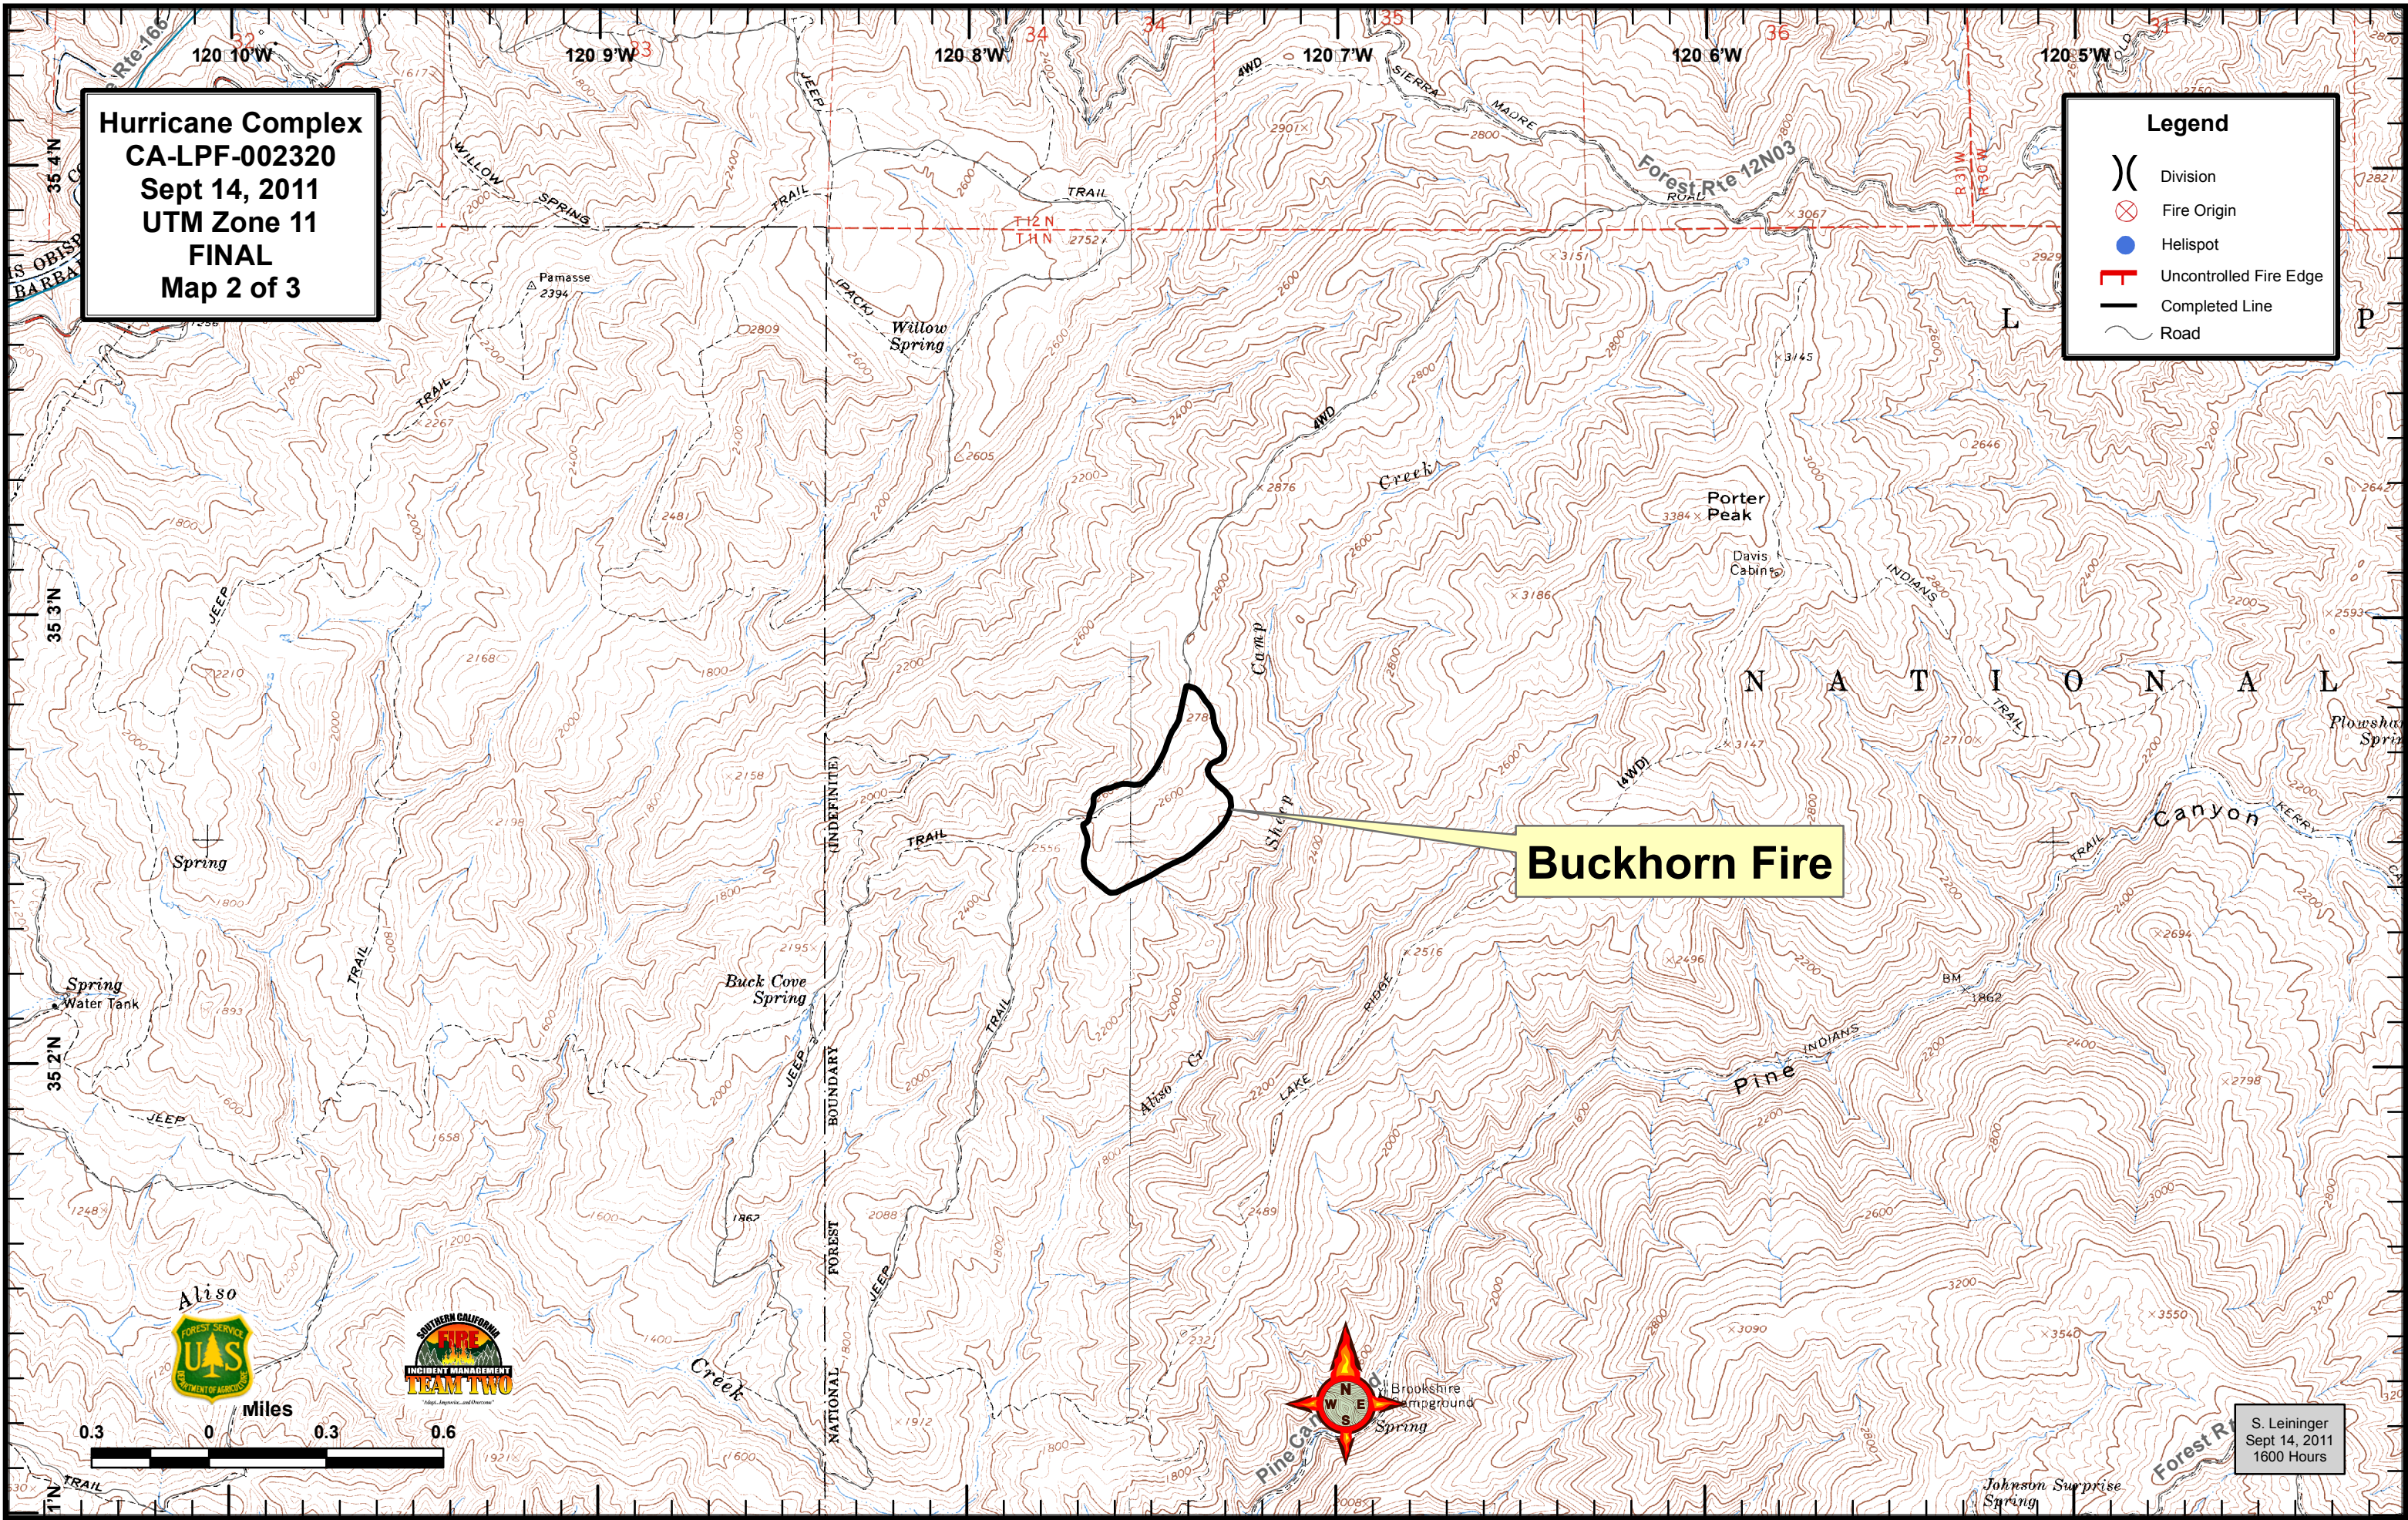

**Hurricane Complex  
CA-LPF-002320  
Sept 14, 2011  
UTM Zone 11  
FINAL  
Index Map Page**

**Legend**

- ( ) Division
- ⊗ Fire Origin
- Helispot
- Uncontrolled Fire Edge
- ▭ Map Page Line
- Road

**Buckhorn Fire**

Hurricane Fire

S. Leininger  
Sept 14, 2011  
1600 Hours

Hurricane Complex  
 CA-LPF-002320  
 Sept 14, 2011  
 UTM Zone 11  
 FINAL  
 Map 2 of 3

**Legend**

- ( ) Division
- ⊗ Fire Origin
- Helispot
- Uncontrolled Fire Edge
- Completed Line
- ~ Road

**Buckhorn Fire**

S. Leinger  
 Sept 14, 2011  
 1600 Hours

**Hurricane Complex**  
**CA-LPF-002320**  
**Sept 14, 2011**  
**UTM Zone 11**  
**FINAL**  
**Map 3 of 3**

**Legend**

-  Division
-  Fire Origin
-  Helispot
-  Uncontrolled Fire Edge
-  Completed Line
-  Road