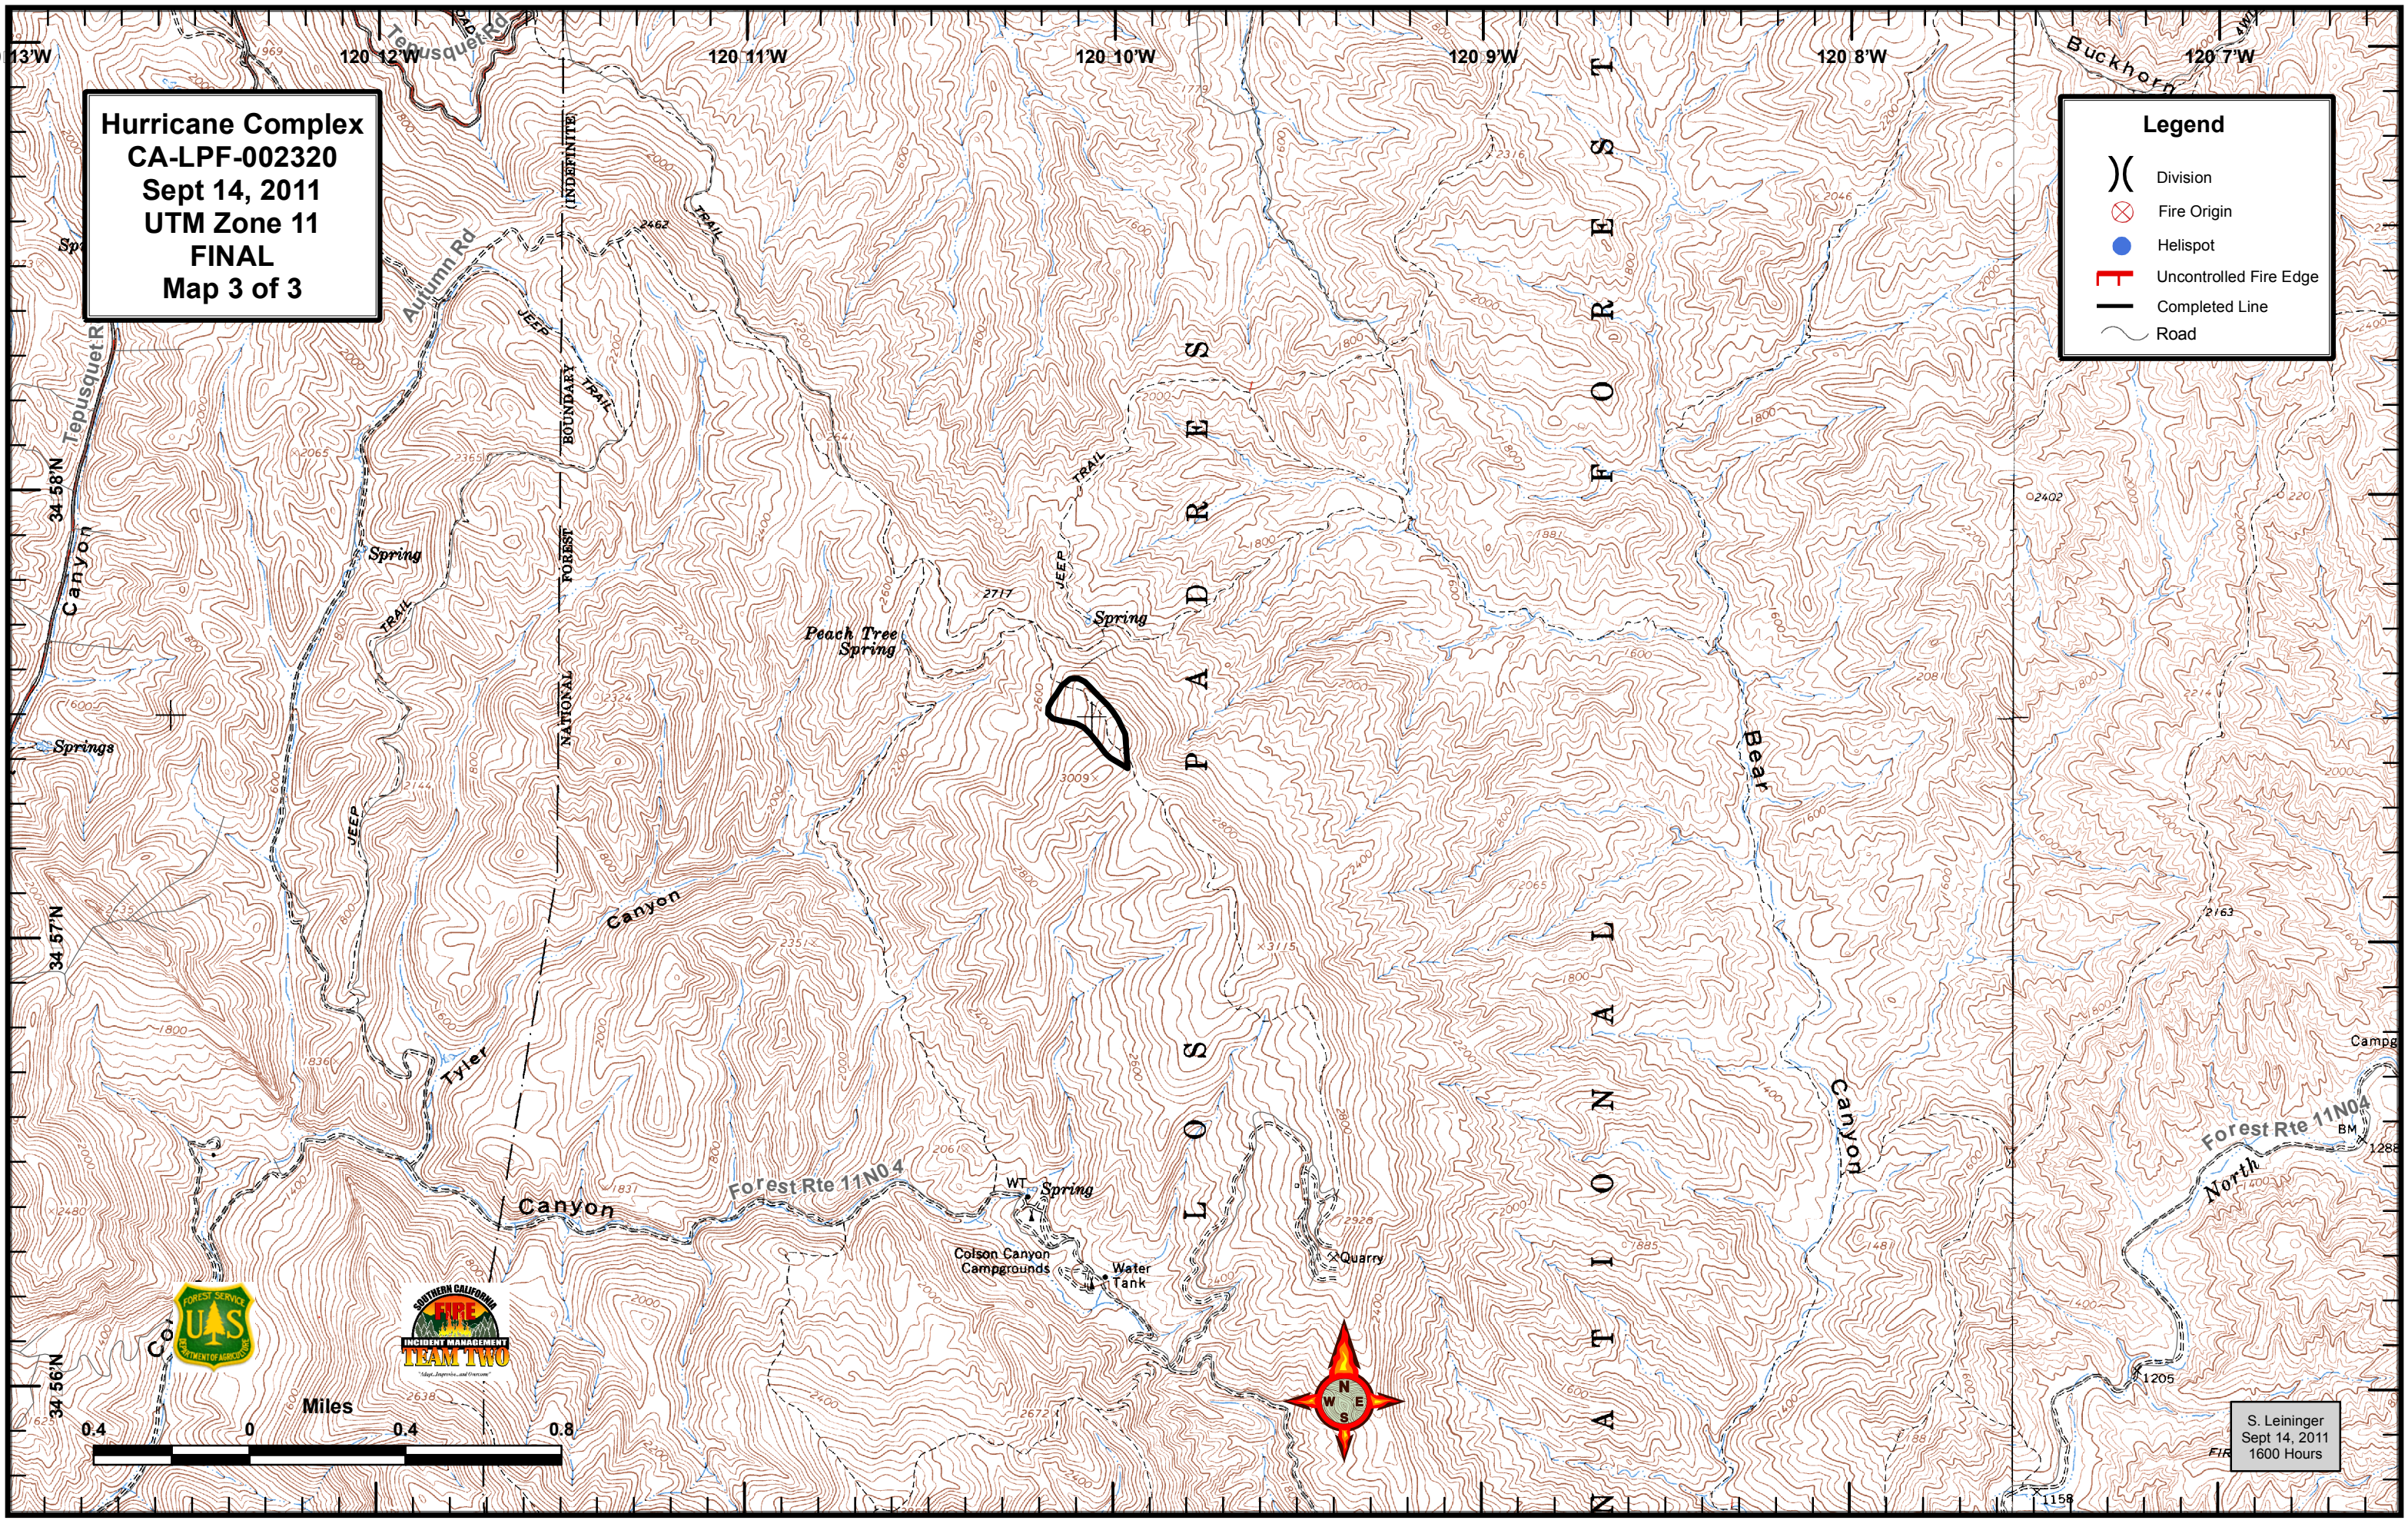

**Hurricane Complex  
CA-LPF-002320  
Sept 14, 2011  
UTM Zone 11  
FINAL  
Index Map Page**

**Legend**

- ( ) Division
- ⊗ Fire Origin
- Helispot
- Uncontrolled Fire Edge
- ▭ Map Page Line
- Road

**Buckhorn Fire**

Hurricane Fire

S. Leininger  
Sept 14, 2011  
1600 Hours

Hurricane Complex  
 CA-LPF-002320  
 Sept 14, 2011  
 UTM Zone 11  
 FINAL  
 Map 2 of 3

**Legend**

- ( ) Division
- ⊗ Fire Origin
- Helispot
- Uncontrolled Fire Edge
- Completed Line
- ~ Road

**Buckhorn Fire**

S. Leinger  
 Sept 14, 2011  
 1600 Hours

**Hurricane Complex**  
**CA-LPF-002320**  
**Sept 14, 2011**  
**UTM Zone 11**  
**FINAL**  
**Map 3 of 3**

**Legend**

-  Division
-  Fire Origin
-  Helispot
-  Uncontrolled Fire Edge
-  Completed Line
-  Road