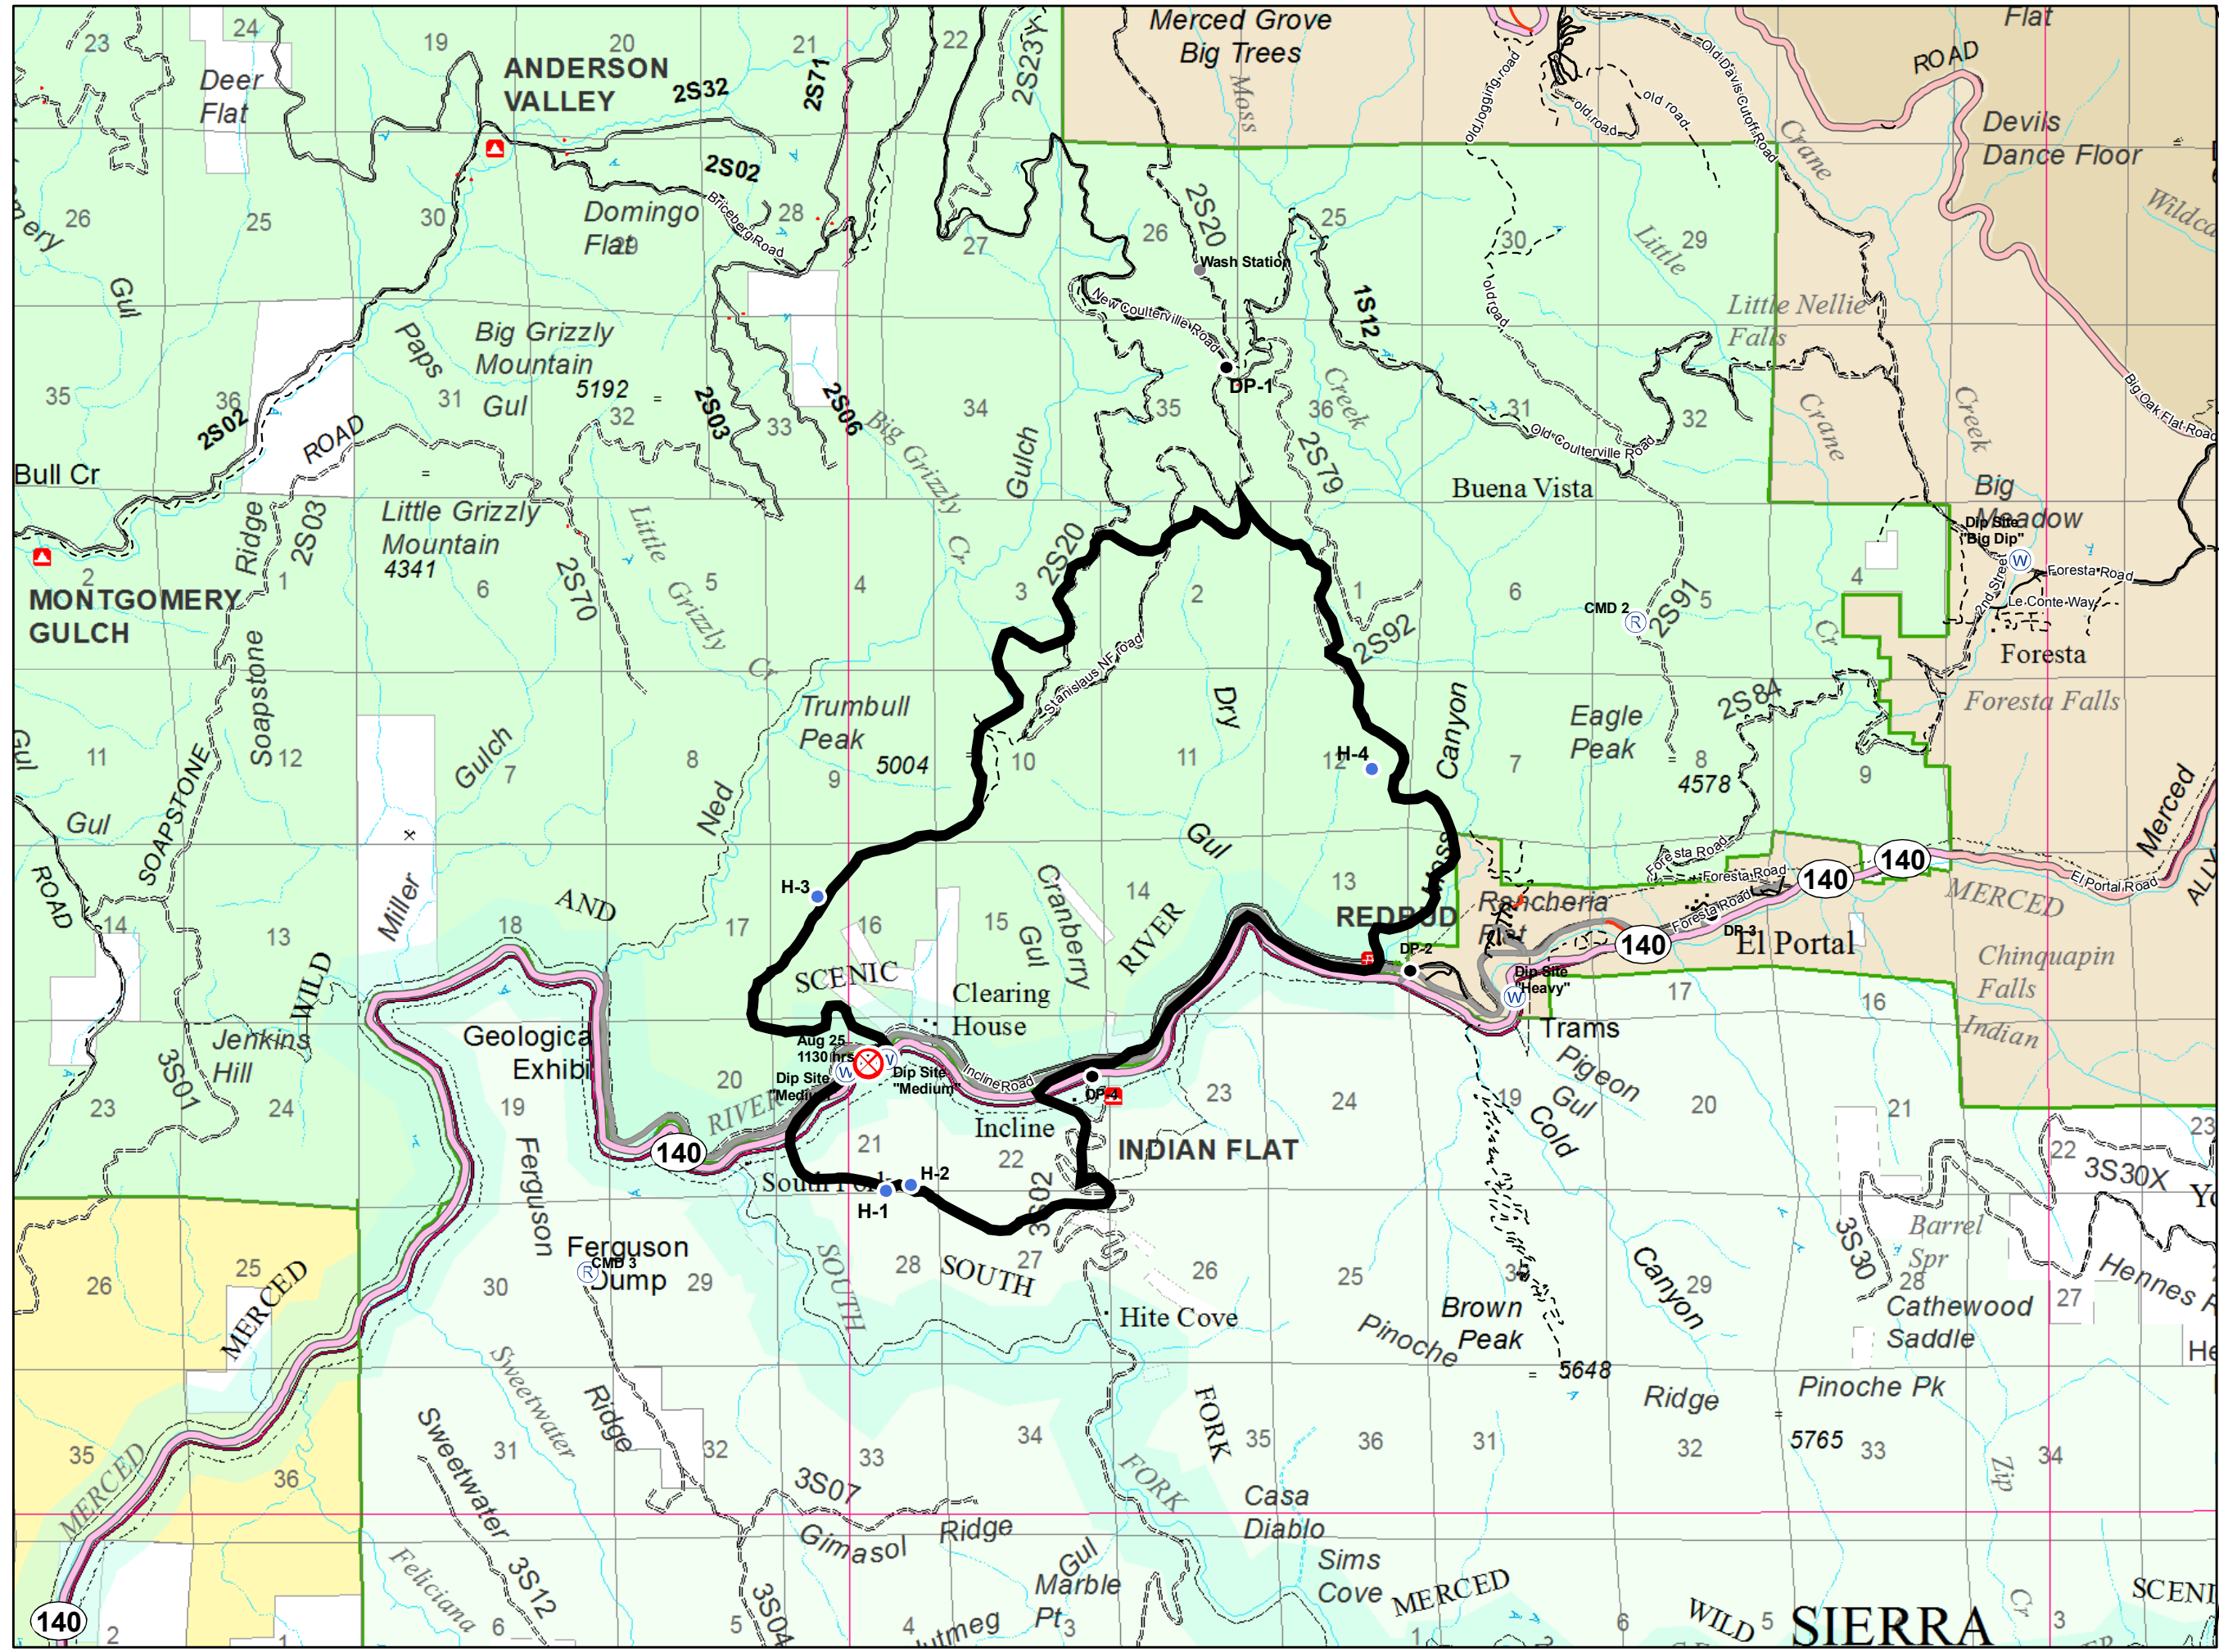

**Ownership Map
Motor Incident
CA-SNF-002117
NAD83 Datum
5231 Acres**

Legend

- Fire Origin
- Water Source
- Drop Point
- Camp
- Incident Command Post
- Helibase
- Helispot
- Repeater
- Motor Fire
- California Dept. of Parks and Recreation
- County-City Lands
- Other Federal
- Sierra National Forest
- Stanislaus National Forest
- State Lands - Other
- US Bureau of Land Management
- US National Park Service
- Unclassified