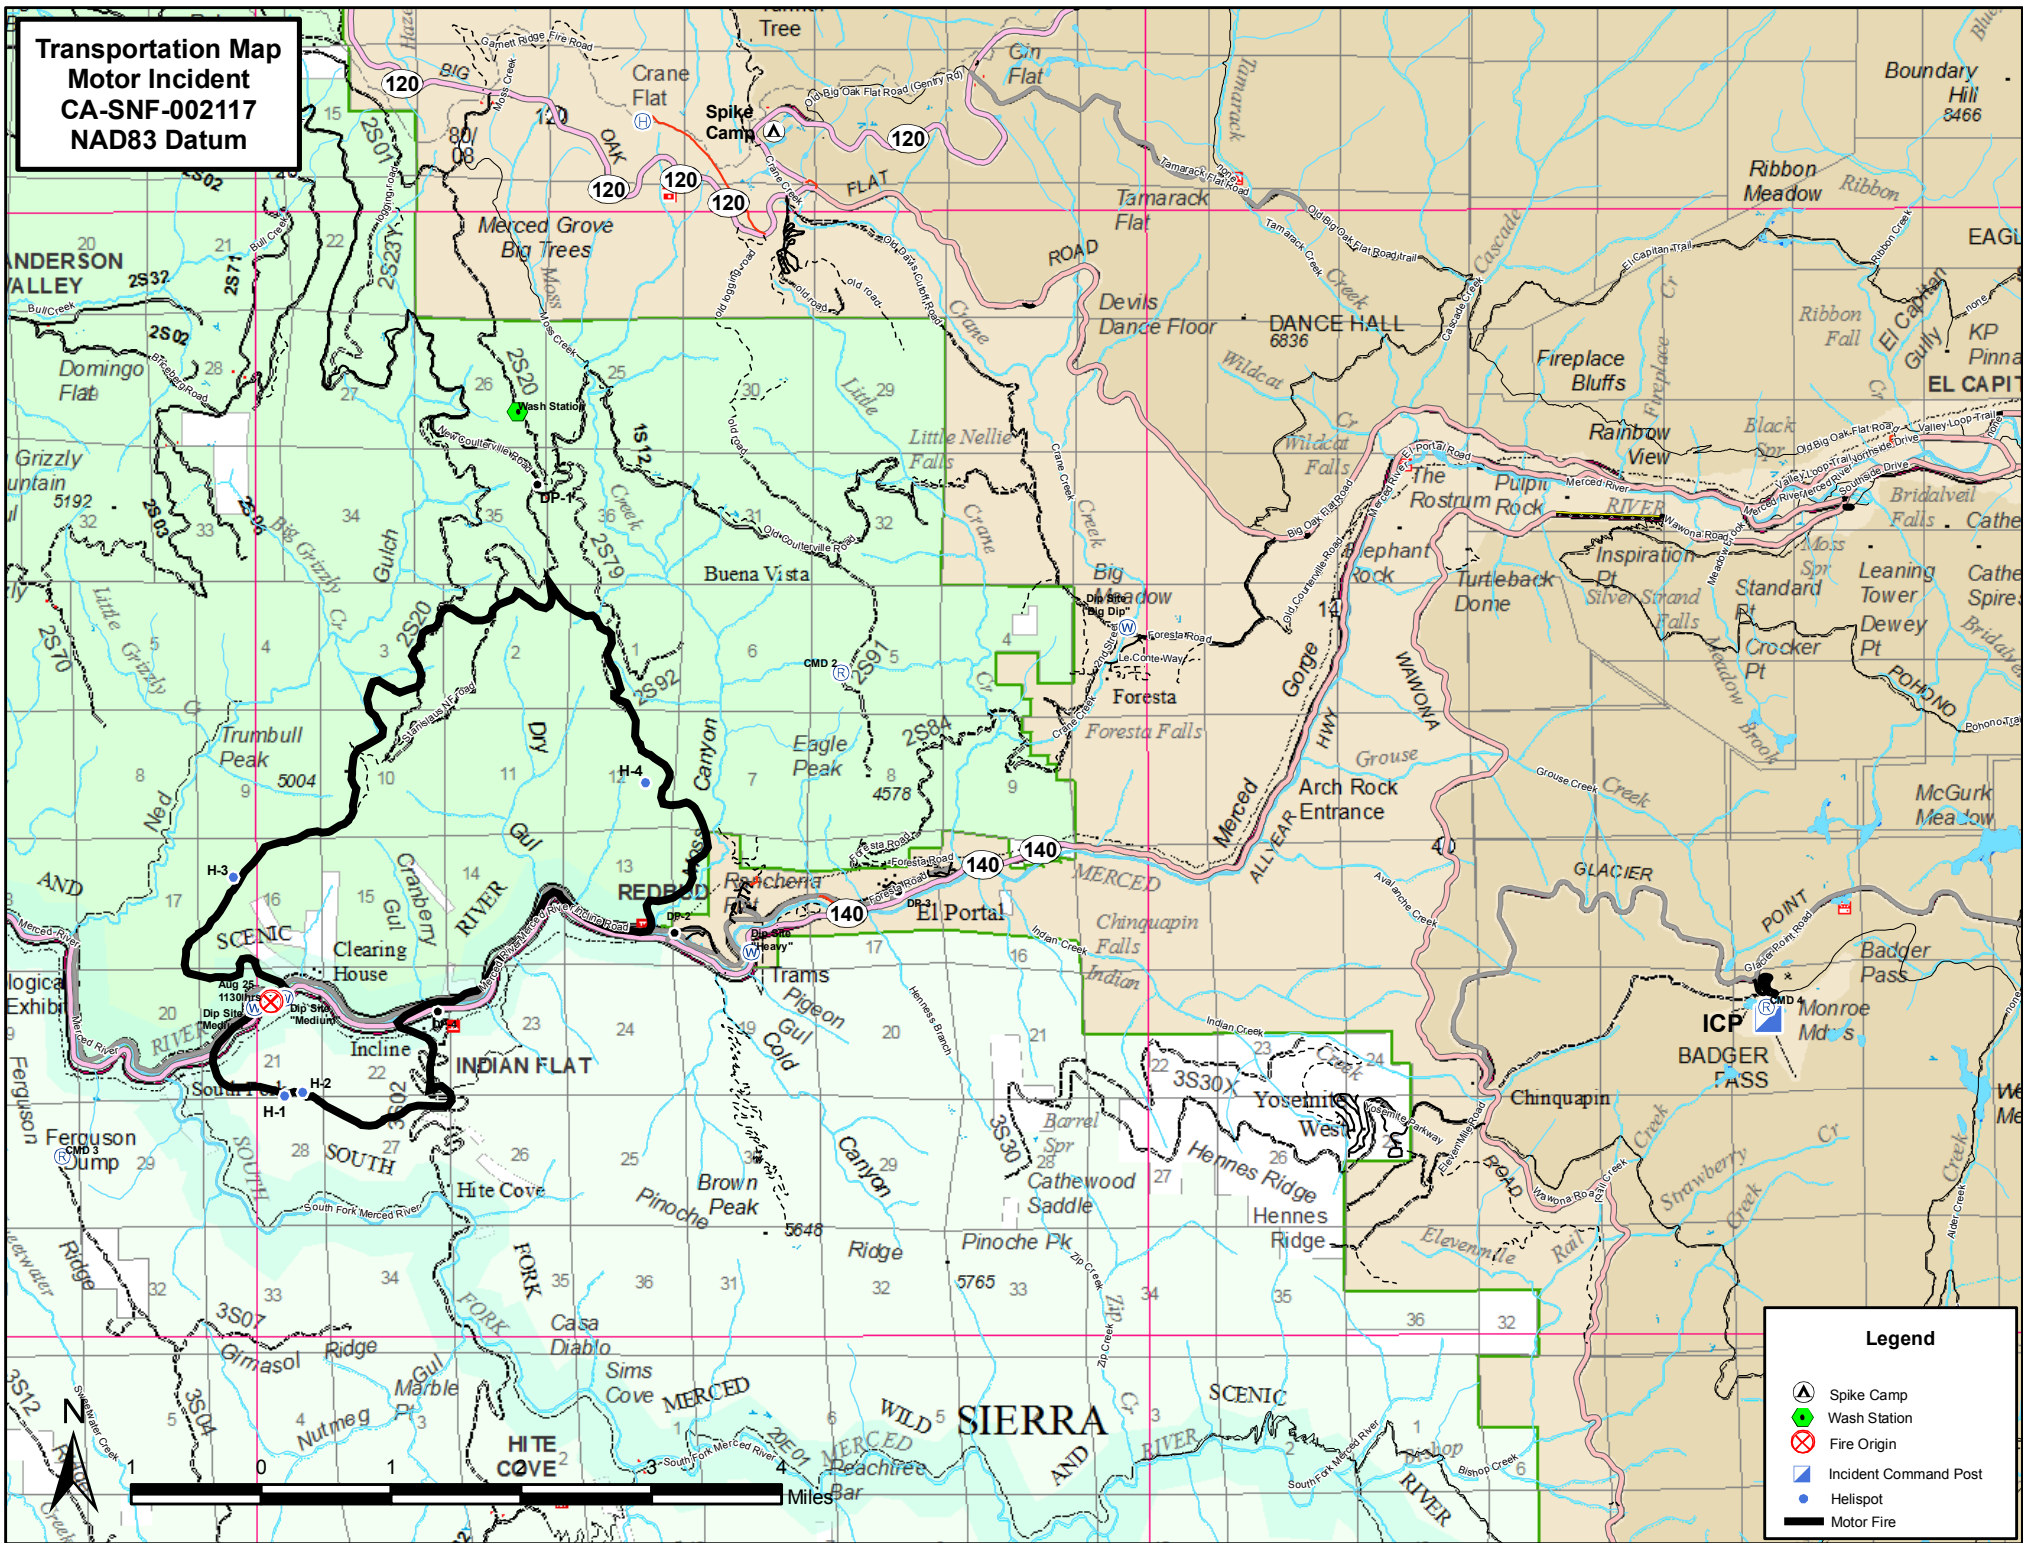

Transportation Map  
 Motor Incident  
 CA-SNF-002117  
 NAD83 Datum

**Legend**

- Spike Camp
- Wash Station
- Fire Origin
- Incident Command Post
- Helispot
- Motor Fire